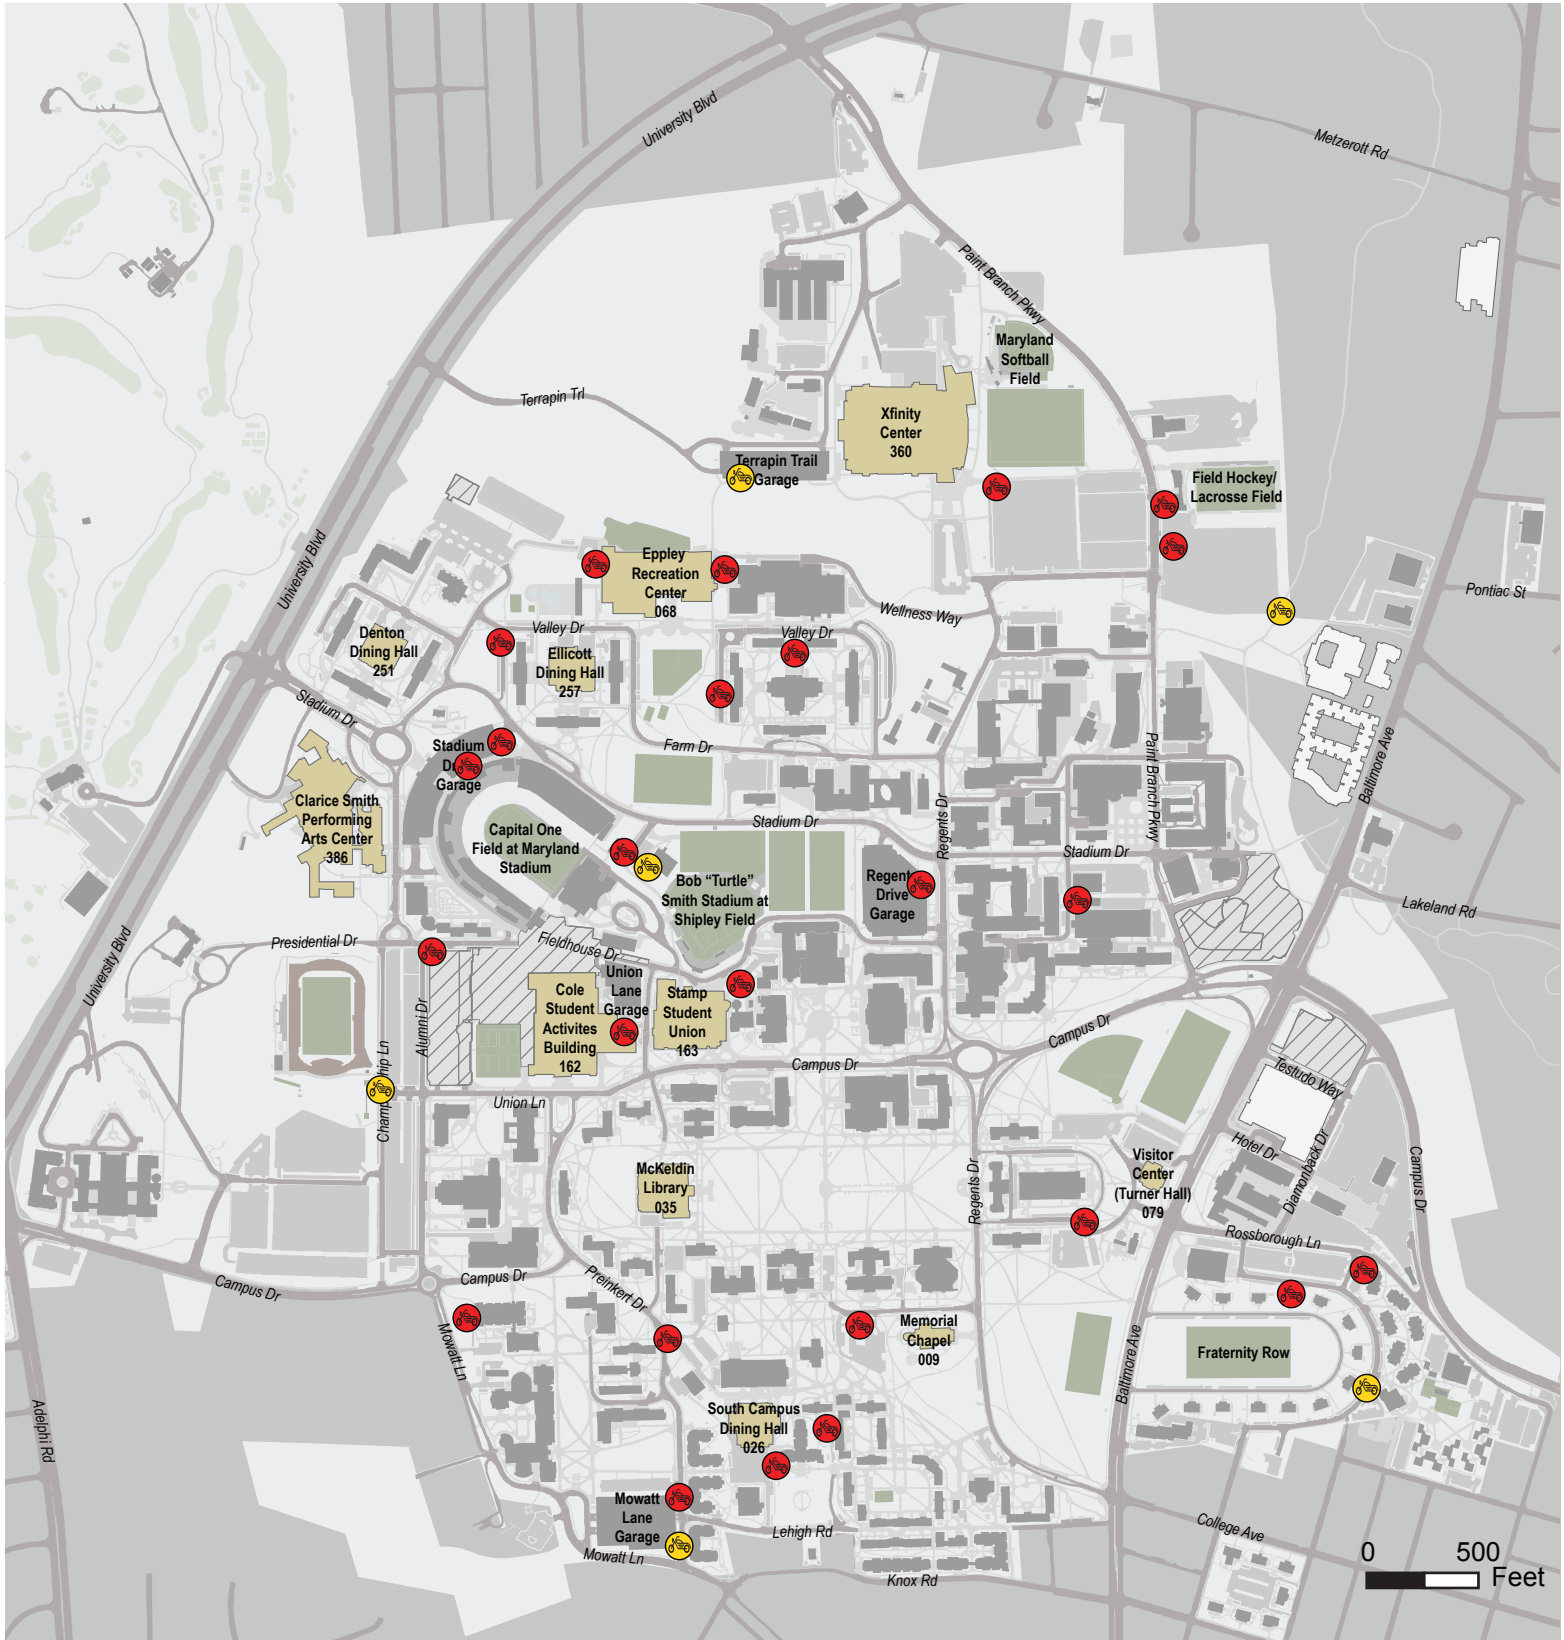

Motorcycle & Scooter Parking

CAMPUS MAP

TRANSPORTATION SERVICES

(updated: 7/18)

PARKING LOCATIONS

-  Locks Available
-  Locks Unavailable