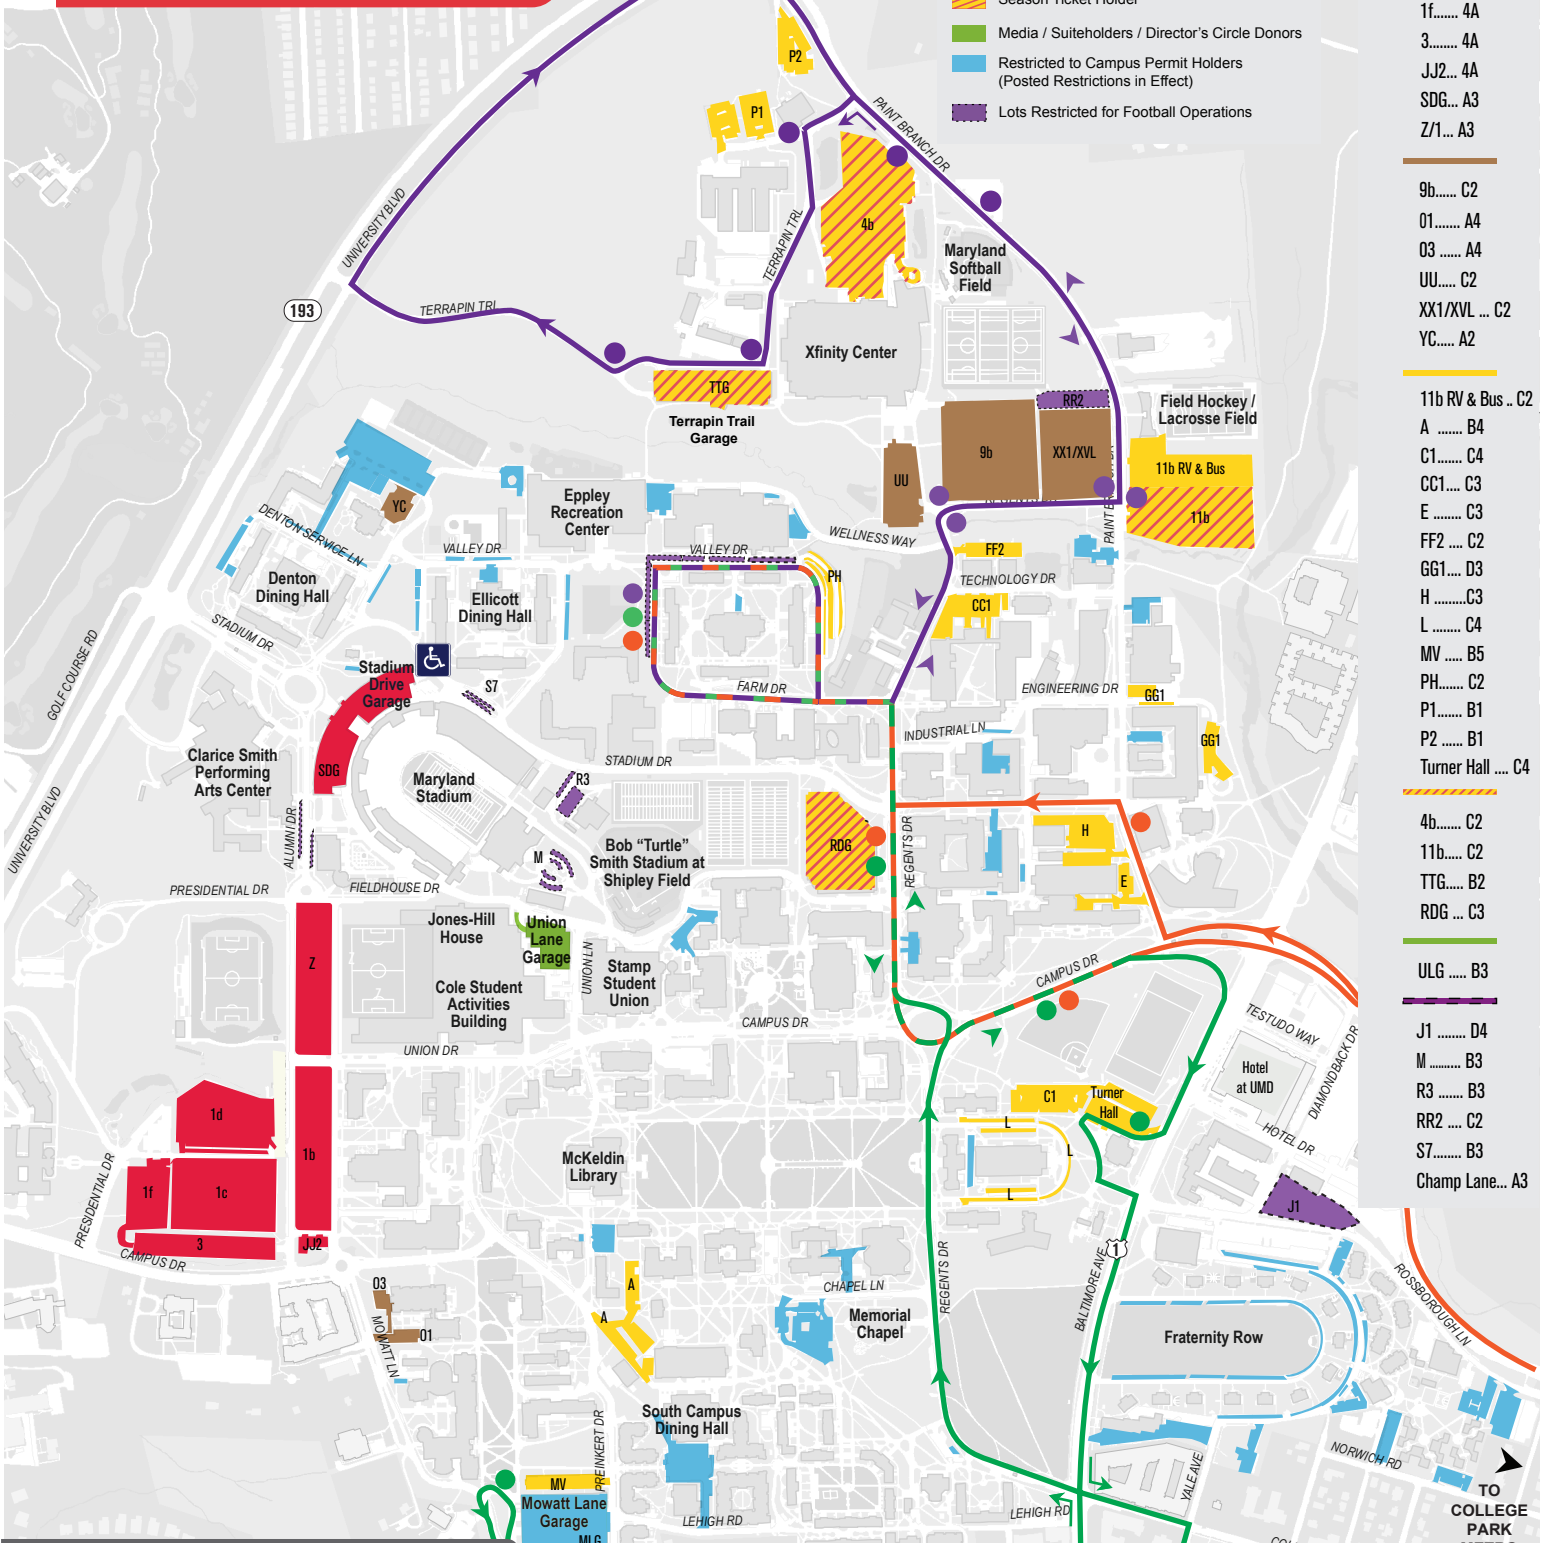

2021

Football Parking Map

PARKING PERMITS

- Terrapin Club Numbered Parking / Minimum Donation of \$650
- Terrapin Club Unnumbered Parking / Minimum Donation of \$135
- Single Game Parking
- Season Ticket Holder
- Media / Suiteholders / Director's Circle Donors
- Restricted to Campus Permit Holders (Posted Restrictions in Effect)
- Lots Restricted for Football Operations

LOT DIRECTORY

- 1..... A4
- 1b..... A4
- 1c..... A4
- 1d..... A4
- 1f..... 4A
- 3..... 4A
- JJ2... 4A
- SDG... A3
- Z/1... A3
- 9b..... C2
- 01..... A4
- 03..... A4
- UU.... C2
- XX1/XVL ... C2
- YC.... A2
- 11b RV & Bus .. C2
- A B4
- C1..... C4
- CC1... C3
- E C3
- FF2 ... C2
- GG1... D3
- HC3
- L C4
- MV B5
- PH..... C2
- P1..... B1
- P2 B1
- Turner Hall C4
- 4b..... C2
- 11b.... C2
- TTG.... B2
- RDG ... C3
- ULG B3
- J1 D4
- M B3
- R3 B3
- RR2 ... C2
- S7..... B3
- Champ Lane... A3

Quickbus Routes & Stops

3 hours prior to kickoff until 30 minutes after kickoff

- Xfinity Center / North Parking Loop 10 - 15 Minutes
- College Park Metro Loop 5 - 10 Minutes
- South Parking Loop 10 - 15 Minutes

Halftime until 1 hour after final whistle

Buses on all routes depart Lot Cumberland Circle near Cumberland Hall and Eppley Recreation Center.