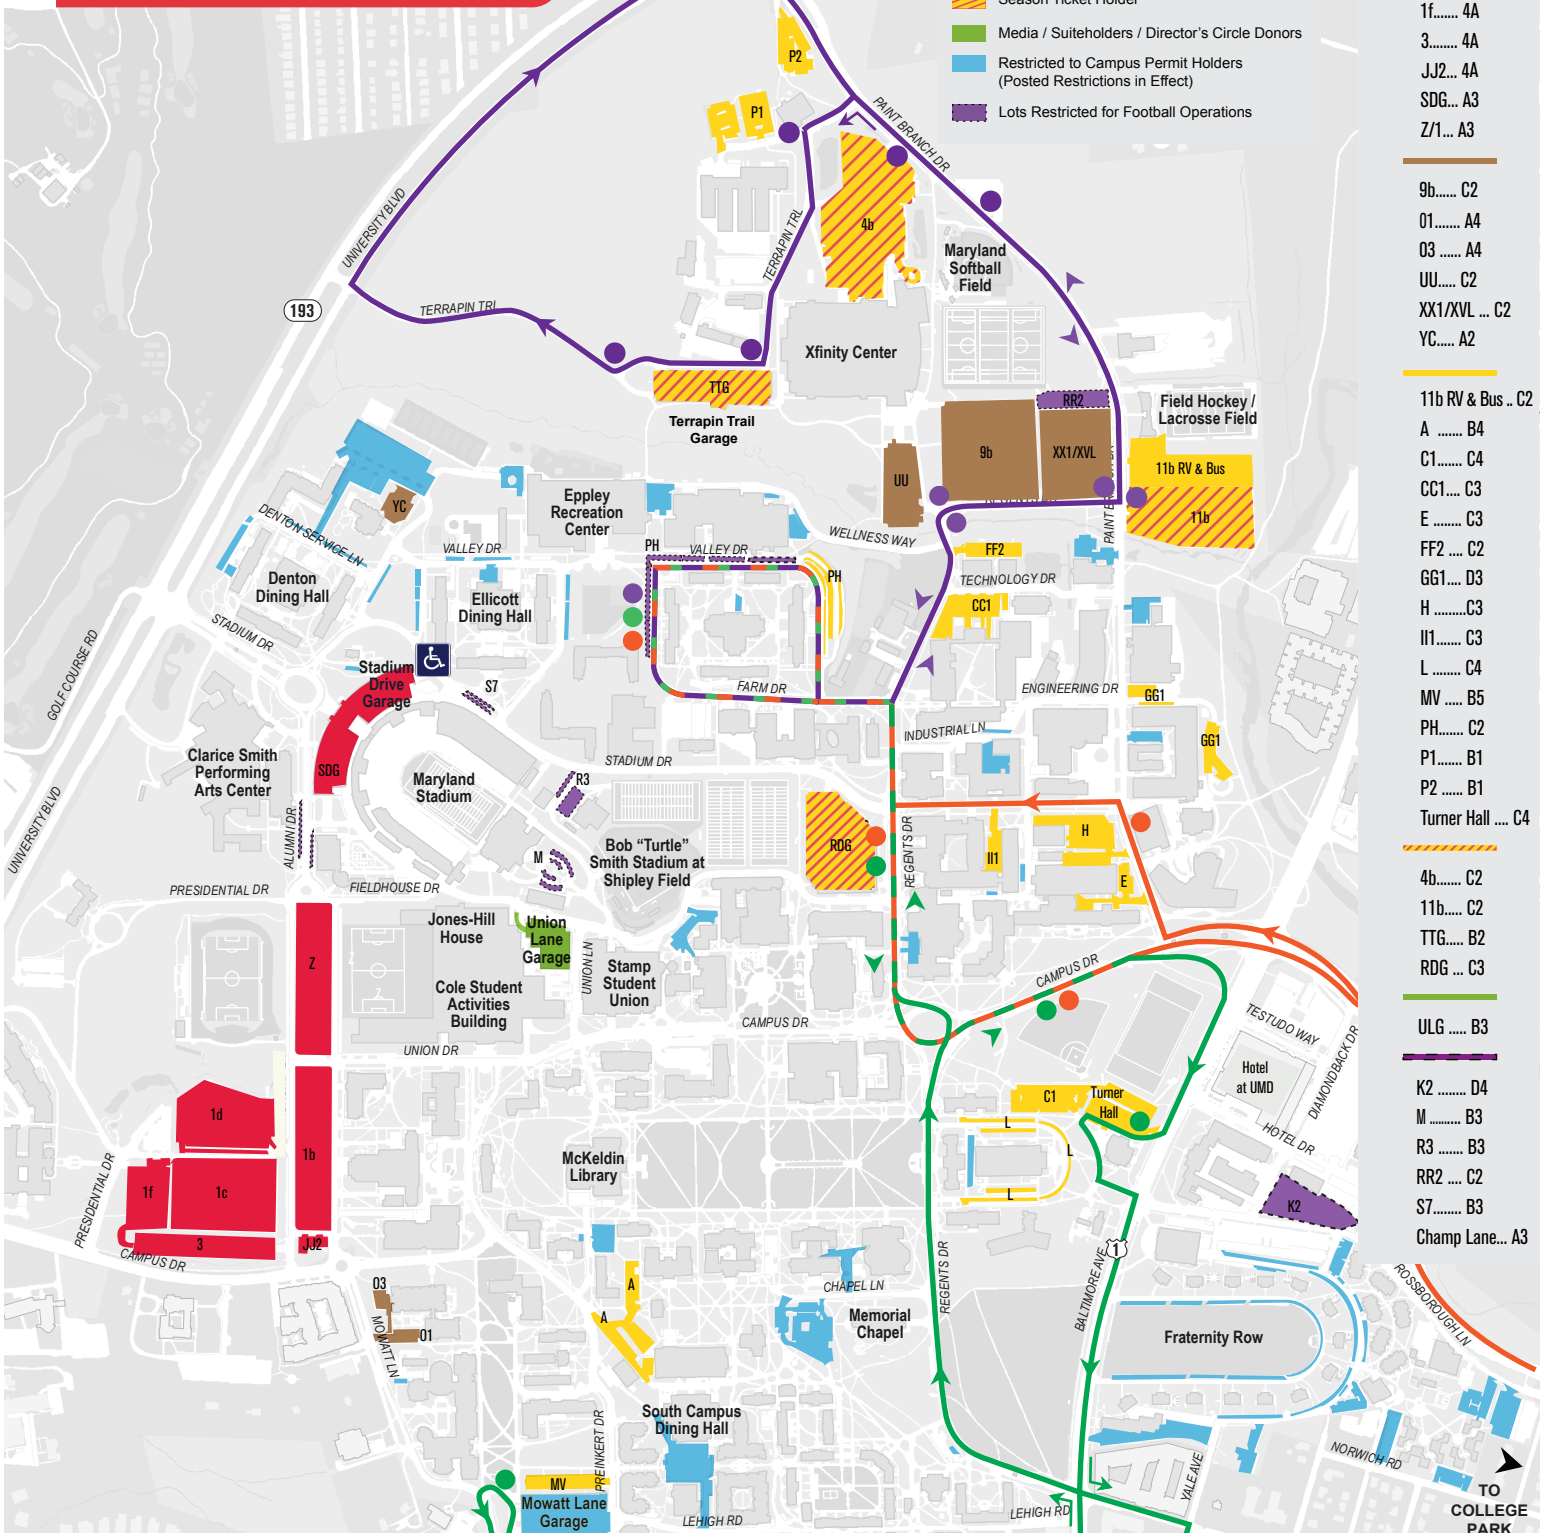

2021

Football Parking Map

PARKING PERMITS

- Terrapin Club Numbered Parking / Minimum Donation of \$650
- Terrapin Club Unnumbered Parking / Minimum Donation of \$135
- Single Game Parking
- Season Ticket Holder
- Media / Suiteholders / Director's Circle Donors
- Restricted to Campus Permit Holders (Posted Restrictions in Effect)
- Lots Restricted for Football Operations

LOT DIRECTORY

- 1..... A4
- 1b..... A4
- 1c..... A4
- 1d..... A4
- 1f..... 4A
- 3..... 4A
- JJ2... 4A
- SDG... A3
- Z/1... A3
- 9b..... C2
- 01..... A4
- 03..... A4
- UU.... C2
- XX1/XVL ... C2
- YC.... A2
- 11b RV & Bus .. C2
- A B4
- C1..... C4
- CC1... C3
- E C3
- FF2... C2
- GG1... D3
- HC3
- II1..... C3
- L C4
- MV B5
- PH..... C2
- P1..... B1
- P2..... B1
- Turner Hall C4
- 4b..... C2
- 11b... C2
- TTG... B2
- RDG ... C3
- ULG B3
- K2 D4
- M B3
- R3 B3
- RR2 ... C2
- S7..... B3
- Champ Lane... A3

Quickbus Routes & Stops

3 hours prior to kickoff until 30 minutes after kickoff

- Xfinity Center / North Parking Loop 10 - 15 Minutes
- College Park Metro Loop 5 - 10 Minutes
- South Parking Loop 10 - 15 Minutes

Halftime until 1 hour after final whistle

Buses on all routes depart Lot Cumberland Circle near Cumberland Hall and Epley Recreation Center.