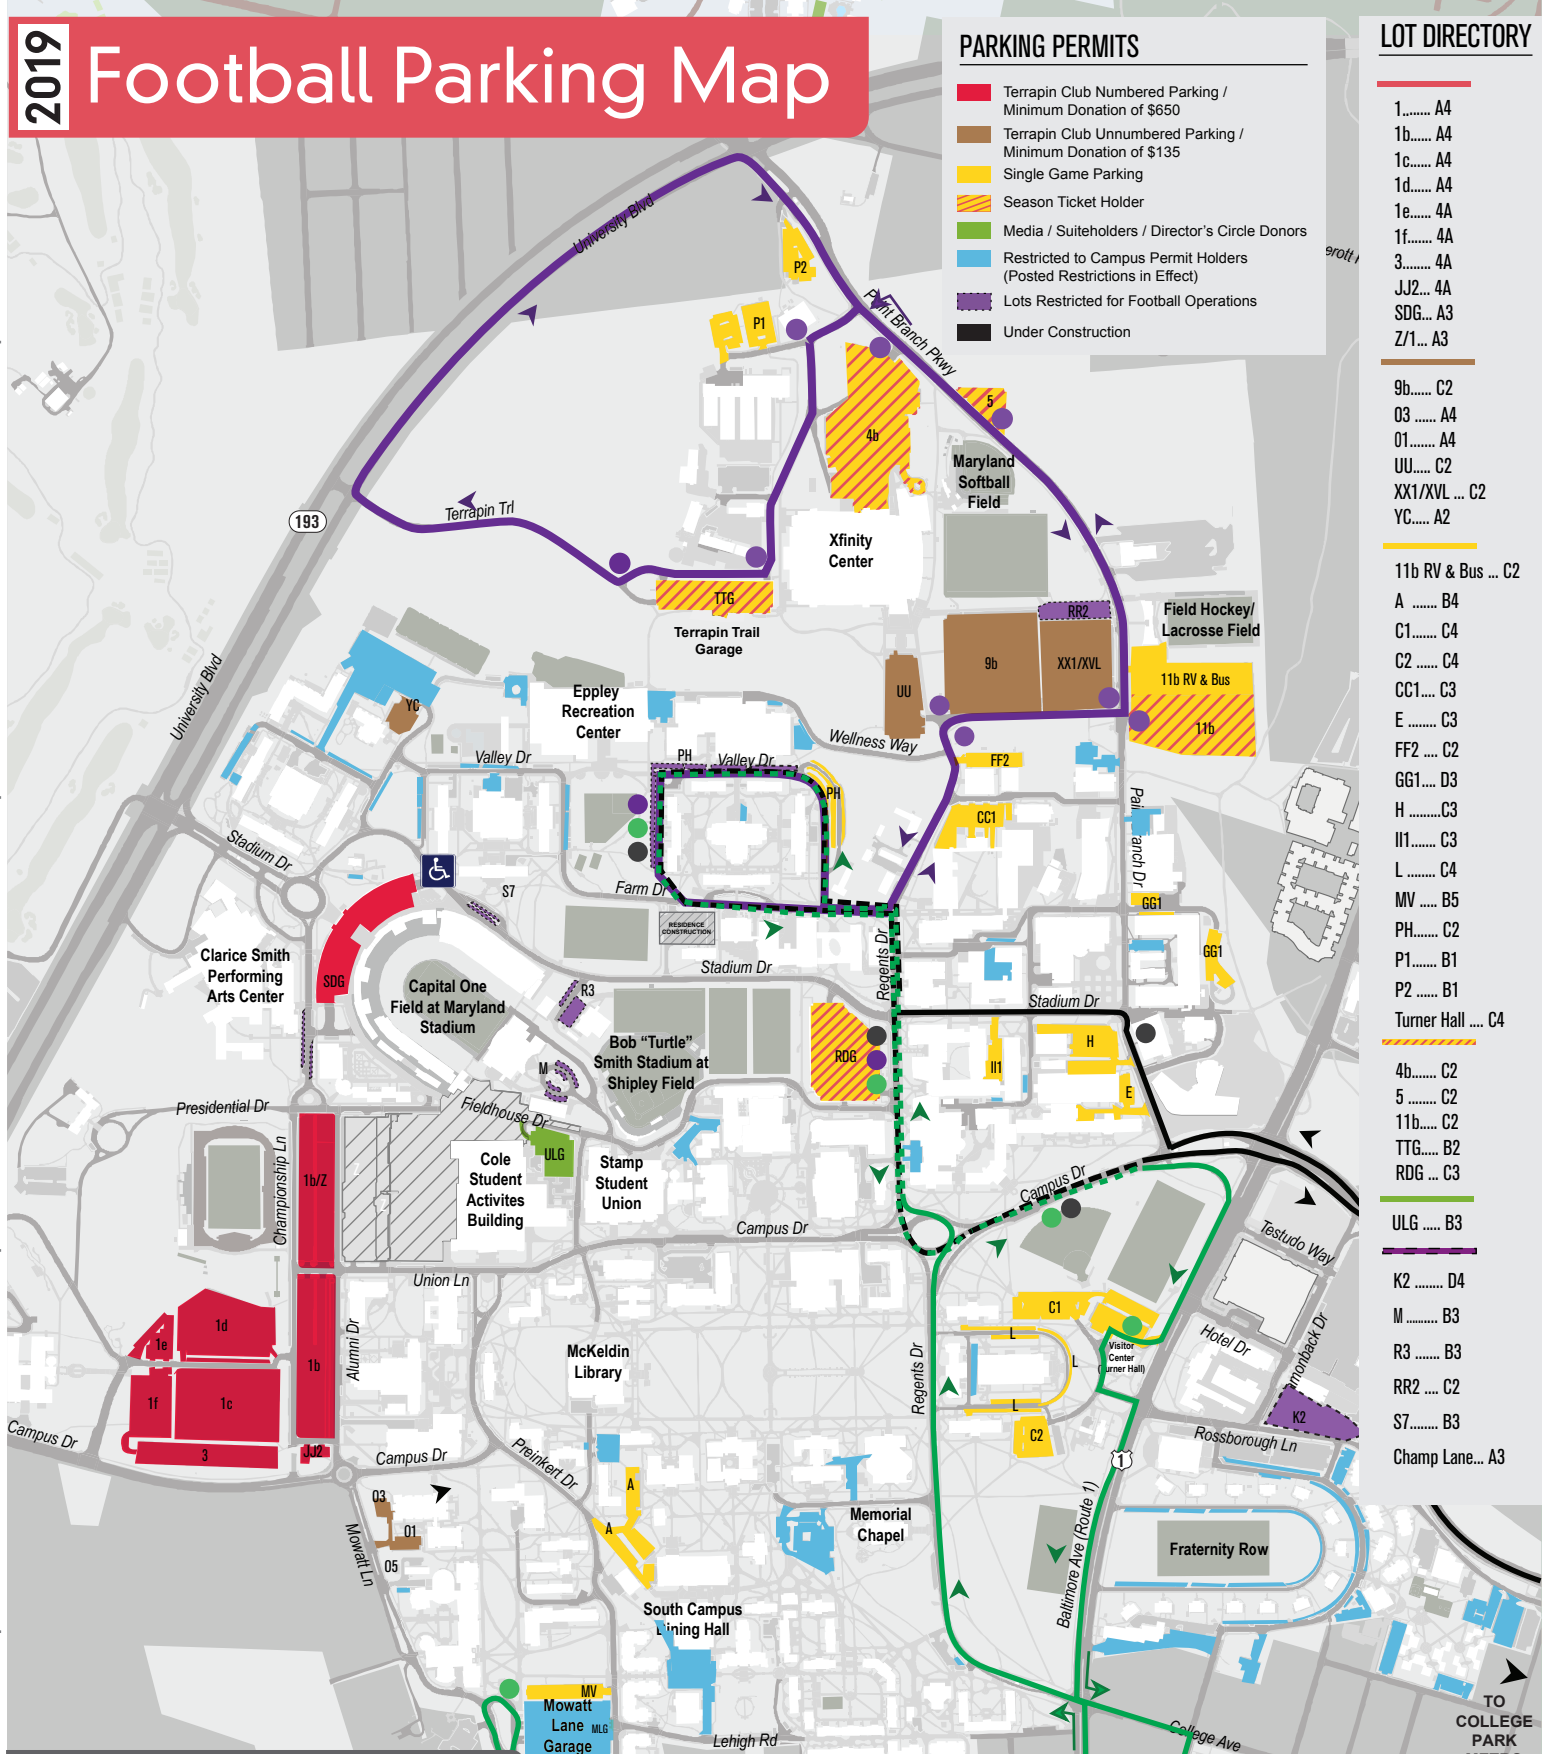

2019 Football Parking Map

PARKING PERMITS

- Terrapin Club Numbered Parking / Minimum Donation of \$650
- Terrapin Club Unnumbered Parking / Minimum Donation of \$135
- Single Game Parking
- Season Ticket Holder
- Media / Suiteholders / Director's Circle Donors
- Restricted to Campus Permit Holders (Posted Restrictions in Effect)
- Lots Restricted for Football Operations
- Under Construction

LOT DIRECTORY

1.....	A4
1b.....	A4
1c.....	A4
1d.....	A4
1e.....	4A
1f.....	4A
3.....	4A
JJ2...	4A
SDG...	A3
Z/1...	A3
9b.....	C2
03.....	A4
01.....	A4
UU.....	C2
XX1/XVL...	C2
YC.....	A2
11b RV & Bus ...	C2
A.....	B4
C1.....	C4
C2.....	C4
CC1...	C3
E.....	C3
FF2...	C2
GG1...	D3
H.....	C3
II1.....	C3
L.....	C4
MV.....	B5
PH.....	C2
P1.....	B1
P2.....	B1
Turner Hall ...	C4
4b.....	C2
5.....	C2
11b.....	C2
TTG...	B2
RDG...	C3
ULG.....	B3
K2.....	D4
M.....	B3
R3.....	B3
RR2...	C2
S7.....	B3
Champ Lane...	A3

Quickbus Routes & Stops

3 hours prior to kickoff until 30 minutes after kickoff	
■ Xfinity Center / North Parking Loop	10 - 15 Minutes
■ College Park Metro Loop	5 - 10 Minutes
■ South Parking Loop	10 - 15 Minutes

Halftime until 1 hour after final whistle
 Buses on all routes depart Lot SPH on an as-needed basis.