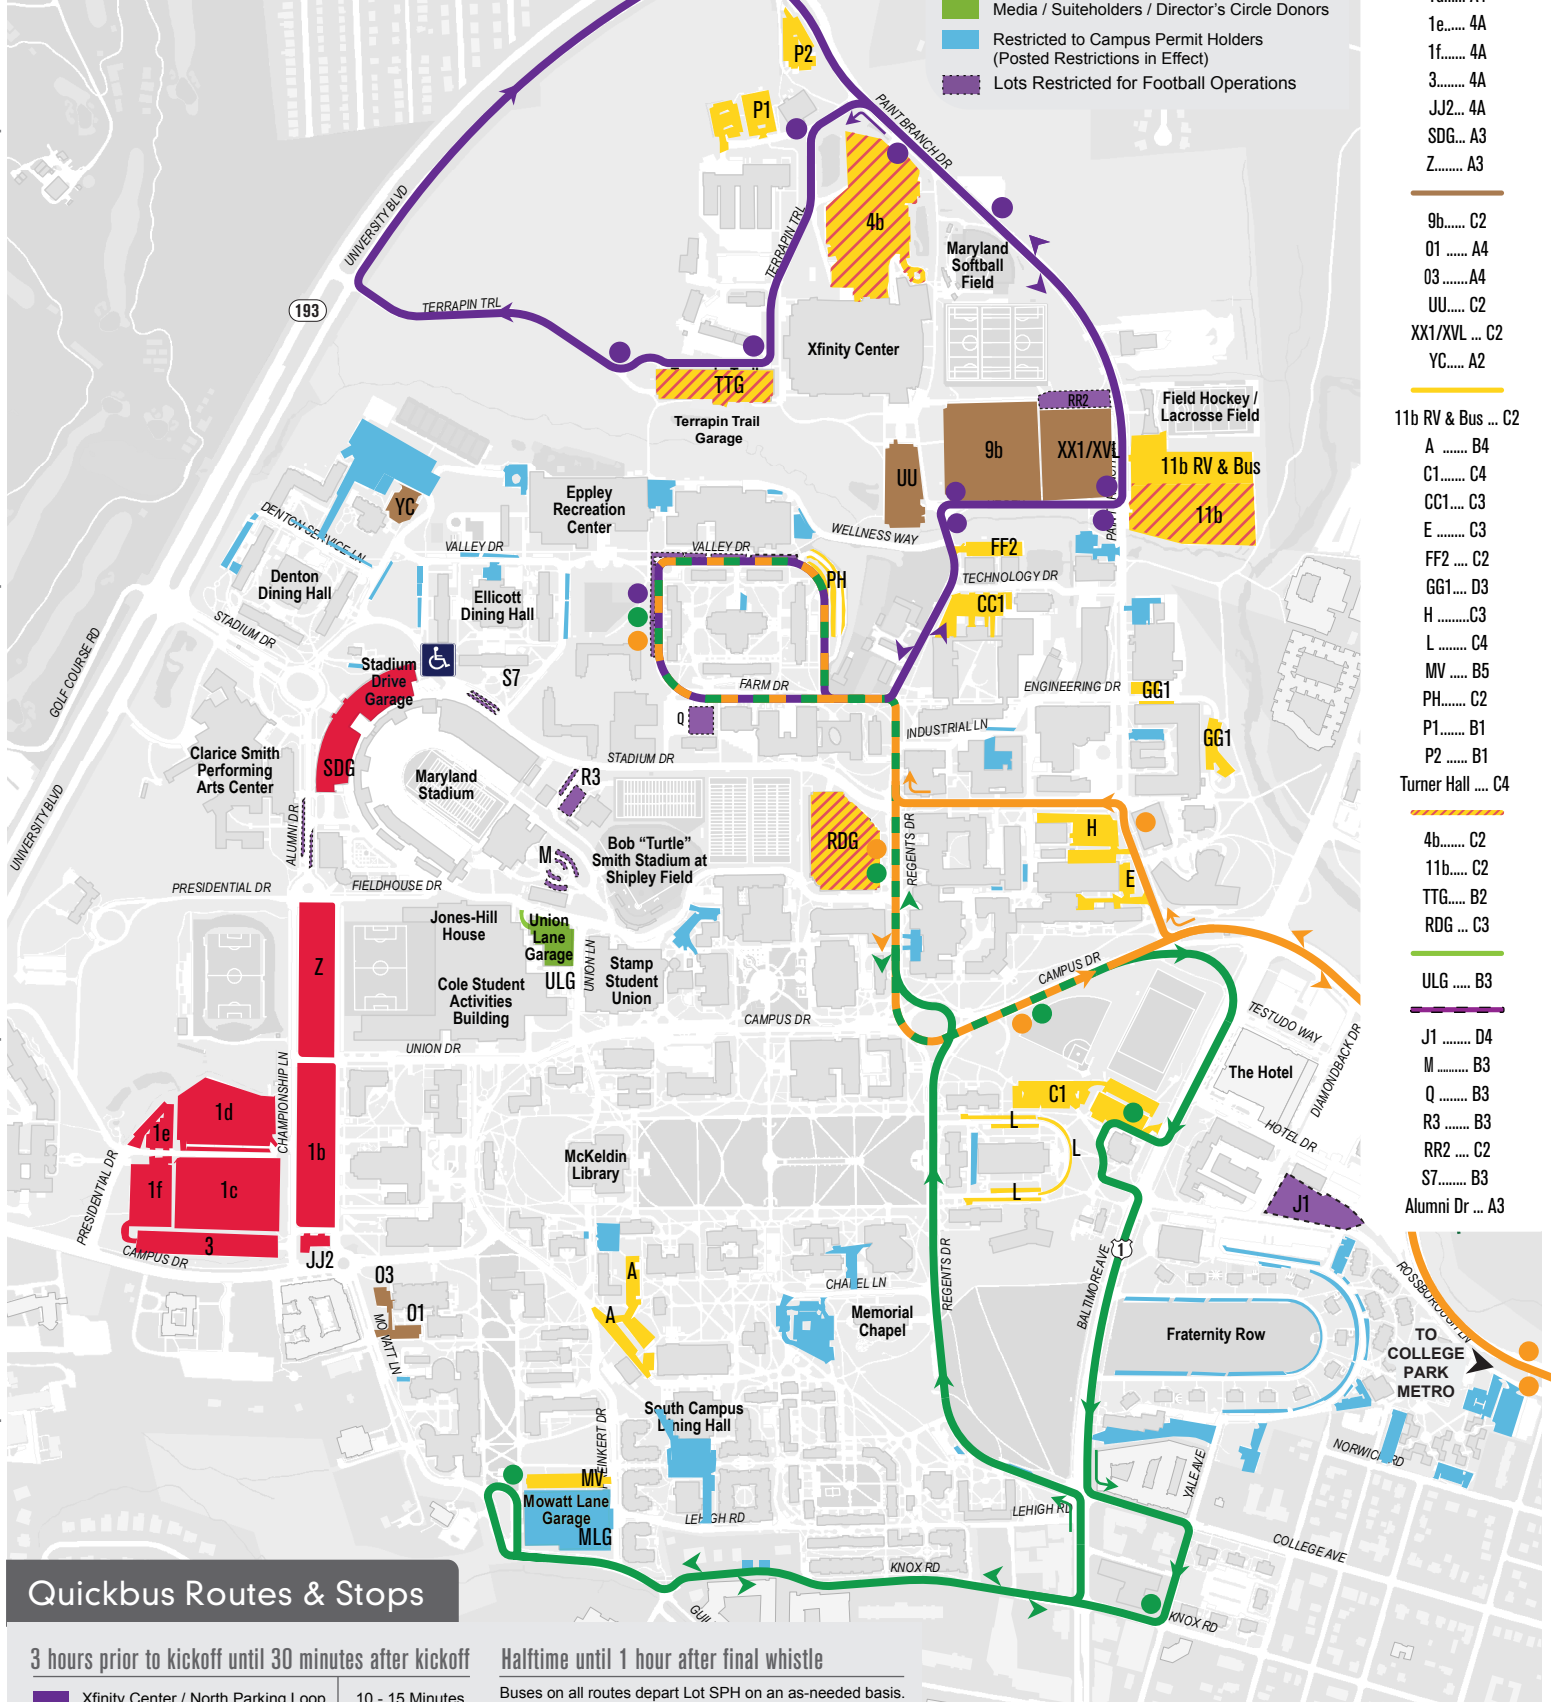

2022

Football Parking Map

Parking Permits

- Terrapin Club Numbered Parking
- Terrapin Club Unnumbered Parking
- Single Game Parking
- Season Ticket Holder
- Media / Suiteholders / Director's Circle Donors
- Restricted to Campus Permit Holders (Posted Restrictions in Effect)
- Lots Restricted for Football Operations

LOT DIRECTORY

- 1..... A4
- 1b..... A4
- 1c..... A4
- 1d..... A4
- 1e..... 4A
- 1f..... 4A
- 3..... 4A
- JJ2... 4A
- SDG... A3
- Z..... A3
- 9b..... C2
- 01 A4
- 03.....A4
- UU..... C2
- XX1/XVL ... C2
- YC..... A2
- 11b RV & Bus ... C2
- A B4
- C1..... C4
- CC1... C3
- E C3
- FF2 ... C2
- GG1... D3
- HC3
- L C4
- MV B5
- PH..... C2
- P1..... B1
- P2..... B1
- Turner Hall C4
- 4b..... C2
- 11b..... C2
- TTG... B2
- RDG ... C3
- ULG B3
- J1 D4
- M B3
- Q B3
- R3 B3
- RR2 ... C2
- S7..... B3
- Alumni Dr ... A3

Quickbus Routes & Stops

- 3 hours prior to kickoff until 30 minutes after kickoff
 - Xfinity Center / North Parking Loop: 10 - 15 Minutes
 - College Park Metro Loop: 5 - 10 Minutes
 - South Parking Loop: 10 - 15 Minutes

Halftime until 1 hour after final whistle
 Buses on all routes depart Lot SPH on an as-needed basis.