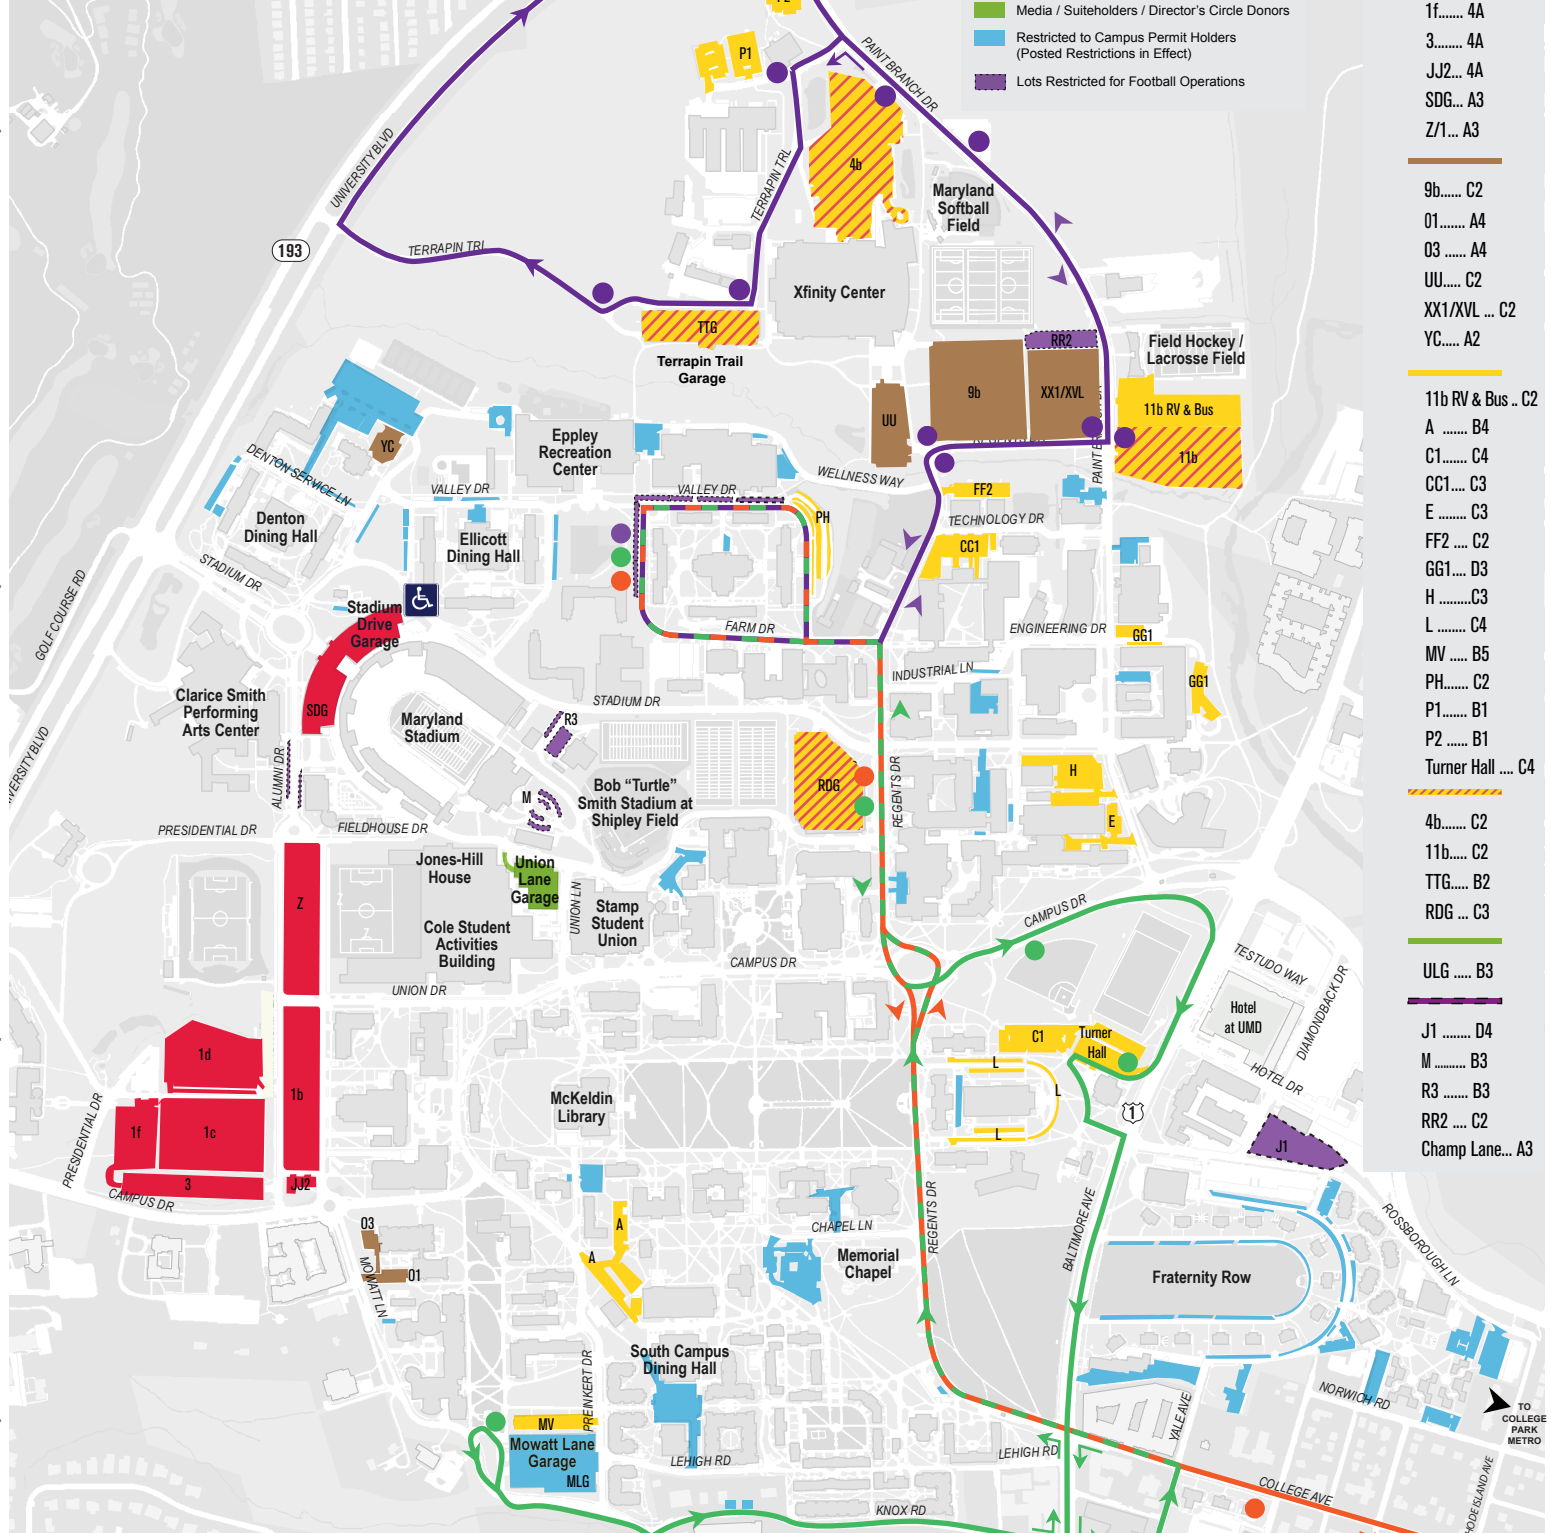

2021

Football Parking Map

PARKING PERMITS

- Terrapin Club Numbered Parking / Minimum Donation of \$650
- Terrapin Club Unnumbered Parking / Minimum Donation of \$135
- Single Game Parking
- Season Ticket Holder
- Media / Suiteholders / Director's Circle Donors
- Restricted to Campus Permit Holders (Posted Restrictions in Effect)
- Lots Restricted for Football Operations

LOT DIRECTORY

- 1..... A4
- 1b..... A4
- 1c..... A4
- 1d..... A4
- 1f..... 4A
- 3..... 4A
- JJ2... 4A
- SDG... A3
- Z/1... A3
- 9b..... C2
- 01..... A4
- 03..... A4
- UU.... C2
- XX1/XVL ... C2
- YC.... A2
- 11b RV & Bus .. C2
- A B4
- C1..... C4
- CC1... C3
- E C3
- FF2 ... C2
- GG1... D3
- HC3
- L C4
- MV B5
- PH..... C2
- P1..... B1
- P2 B1
- Turner Hall C4
- 4b..... C2
- 11b..... C2
- TTG.... B2
- RDG ... C3
- ULG B3
- J1 D4
- M B3
- R3 B3
- RR2 ... C2
- Champ Lane... A3

Quickbus Routes & Stops

3 hours prior to kickoff until 30 minutes after kickoff

- Xfinity Center / North Parking Loop: 10 - 15 Minutes
- College Park Metro Loop: 5 - 10 Minutes
- South Parking Loop: 10 - 15 Minutes

Halftime until 1 hour after final whistle

Buses on all routes depart Lot Cumberland Circle near Cumberland Hall and Epley Recreation Center.