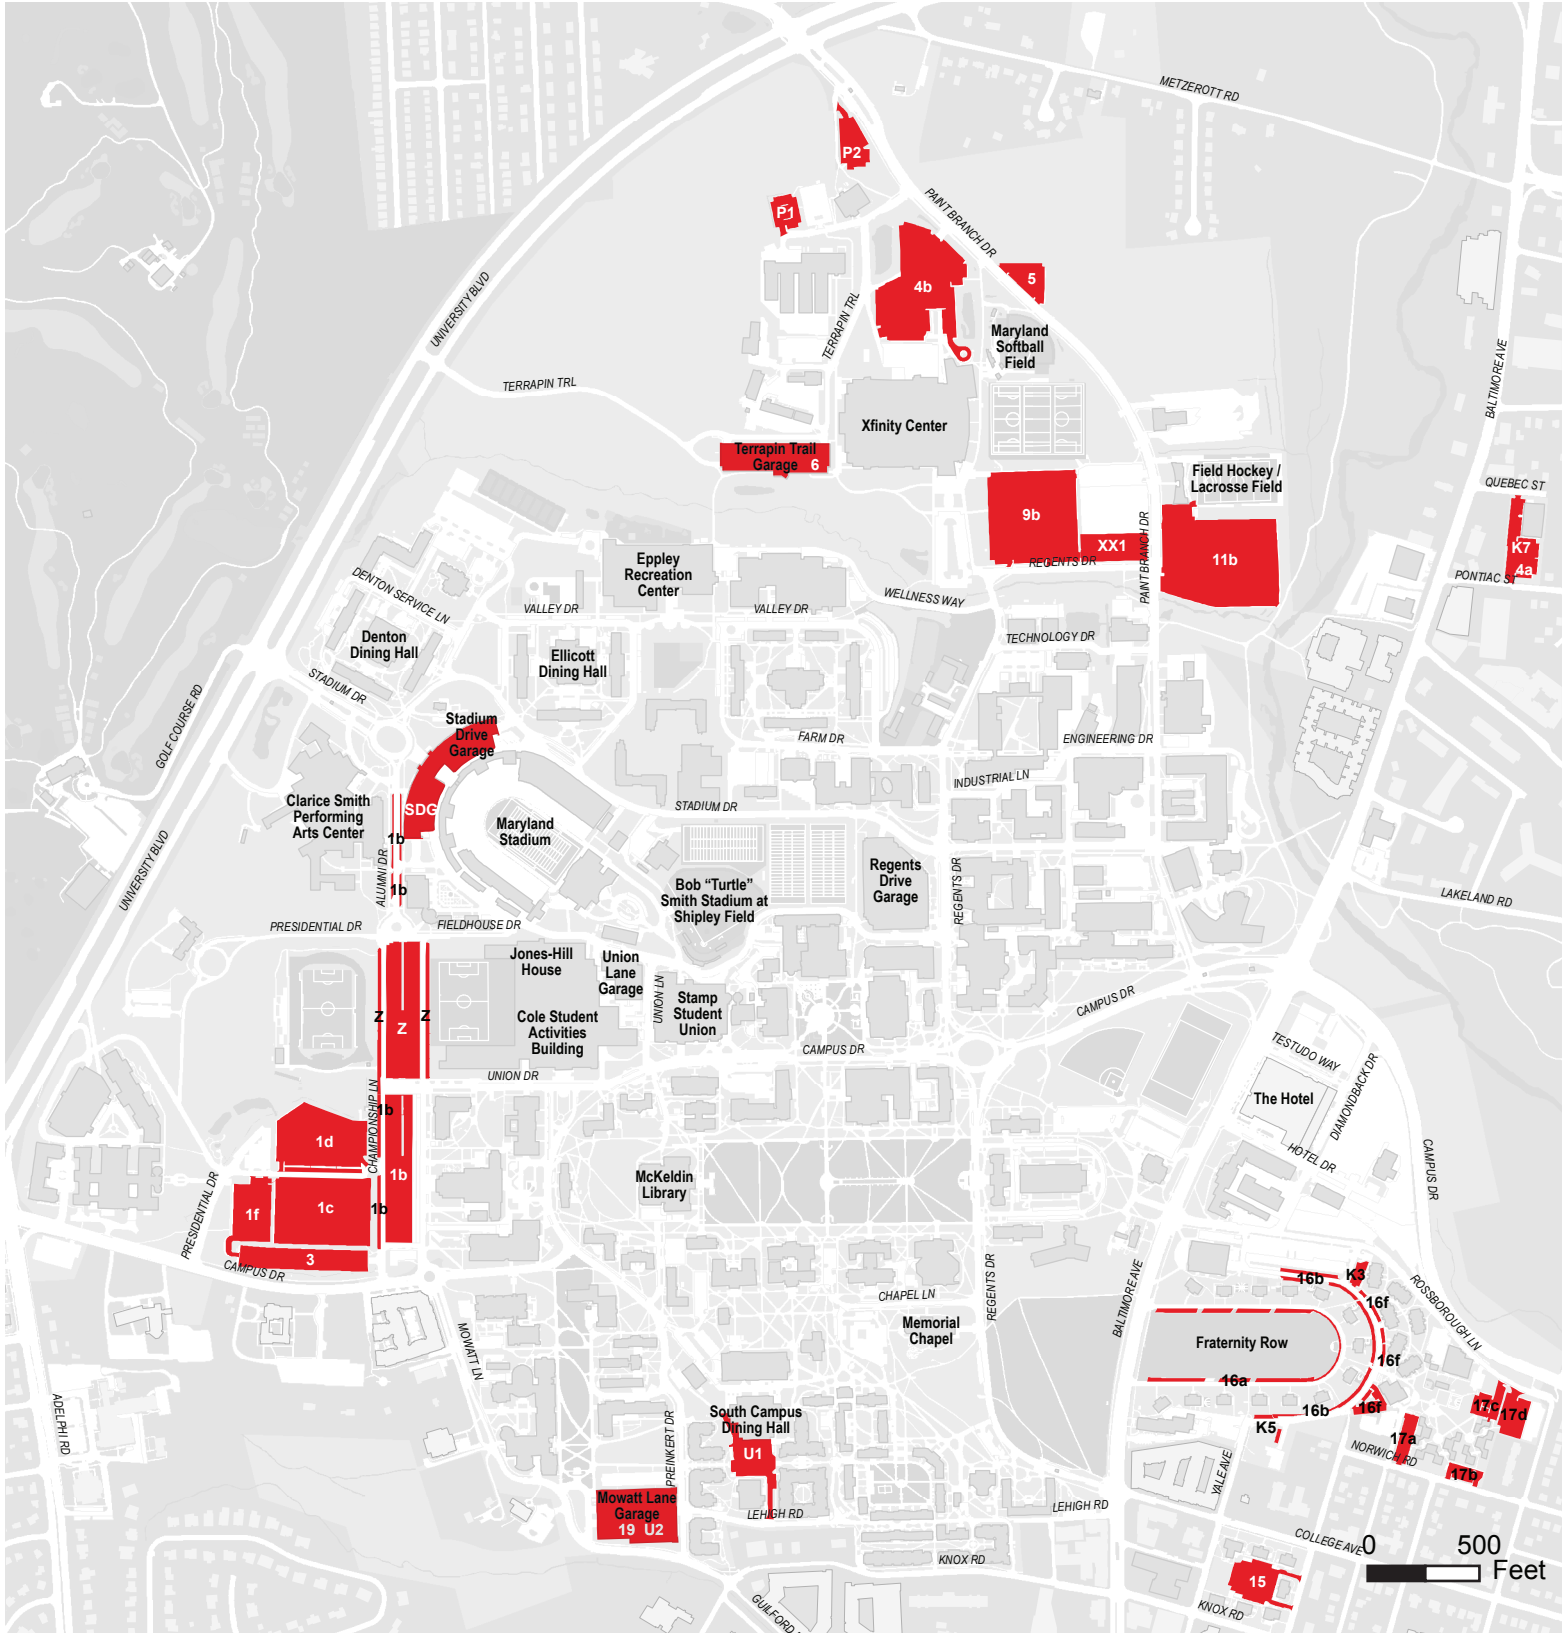

Faculty/Staff Overflow Parking

CAMPUS MAP

TRANSPORTATION SERVICES

FACULTY/STAFF OVERFLOW PARKING LOTS INCLUDE:

OR ANY LOT ON CAMPUS THAT BEGINS WITH A NUMBER WITH THE EXCEPTION OF LOT 2