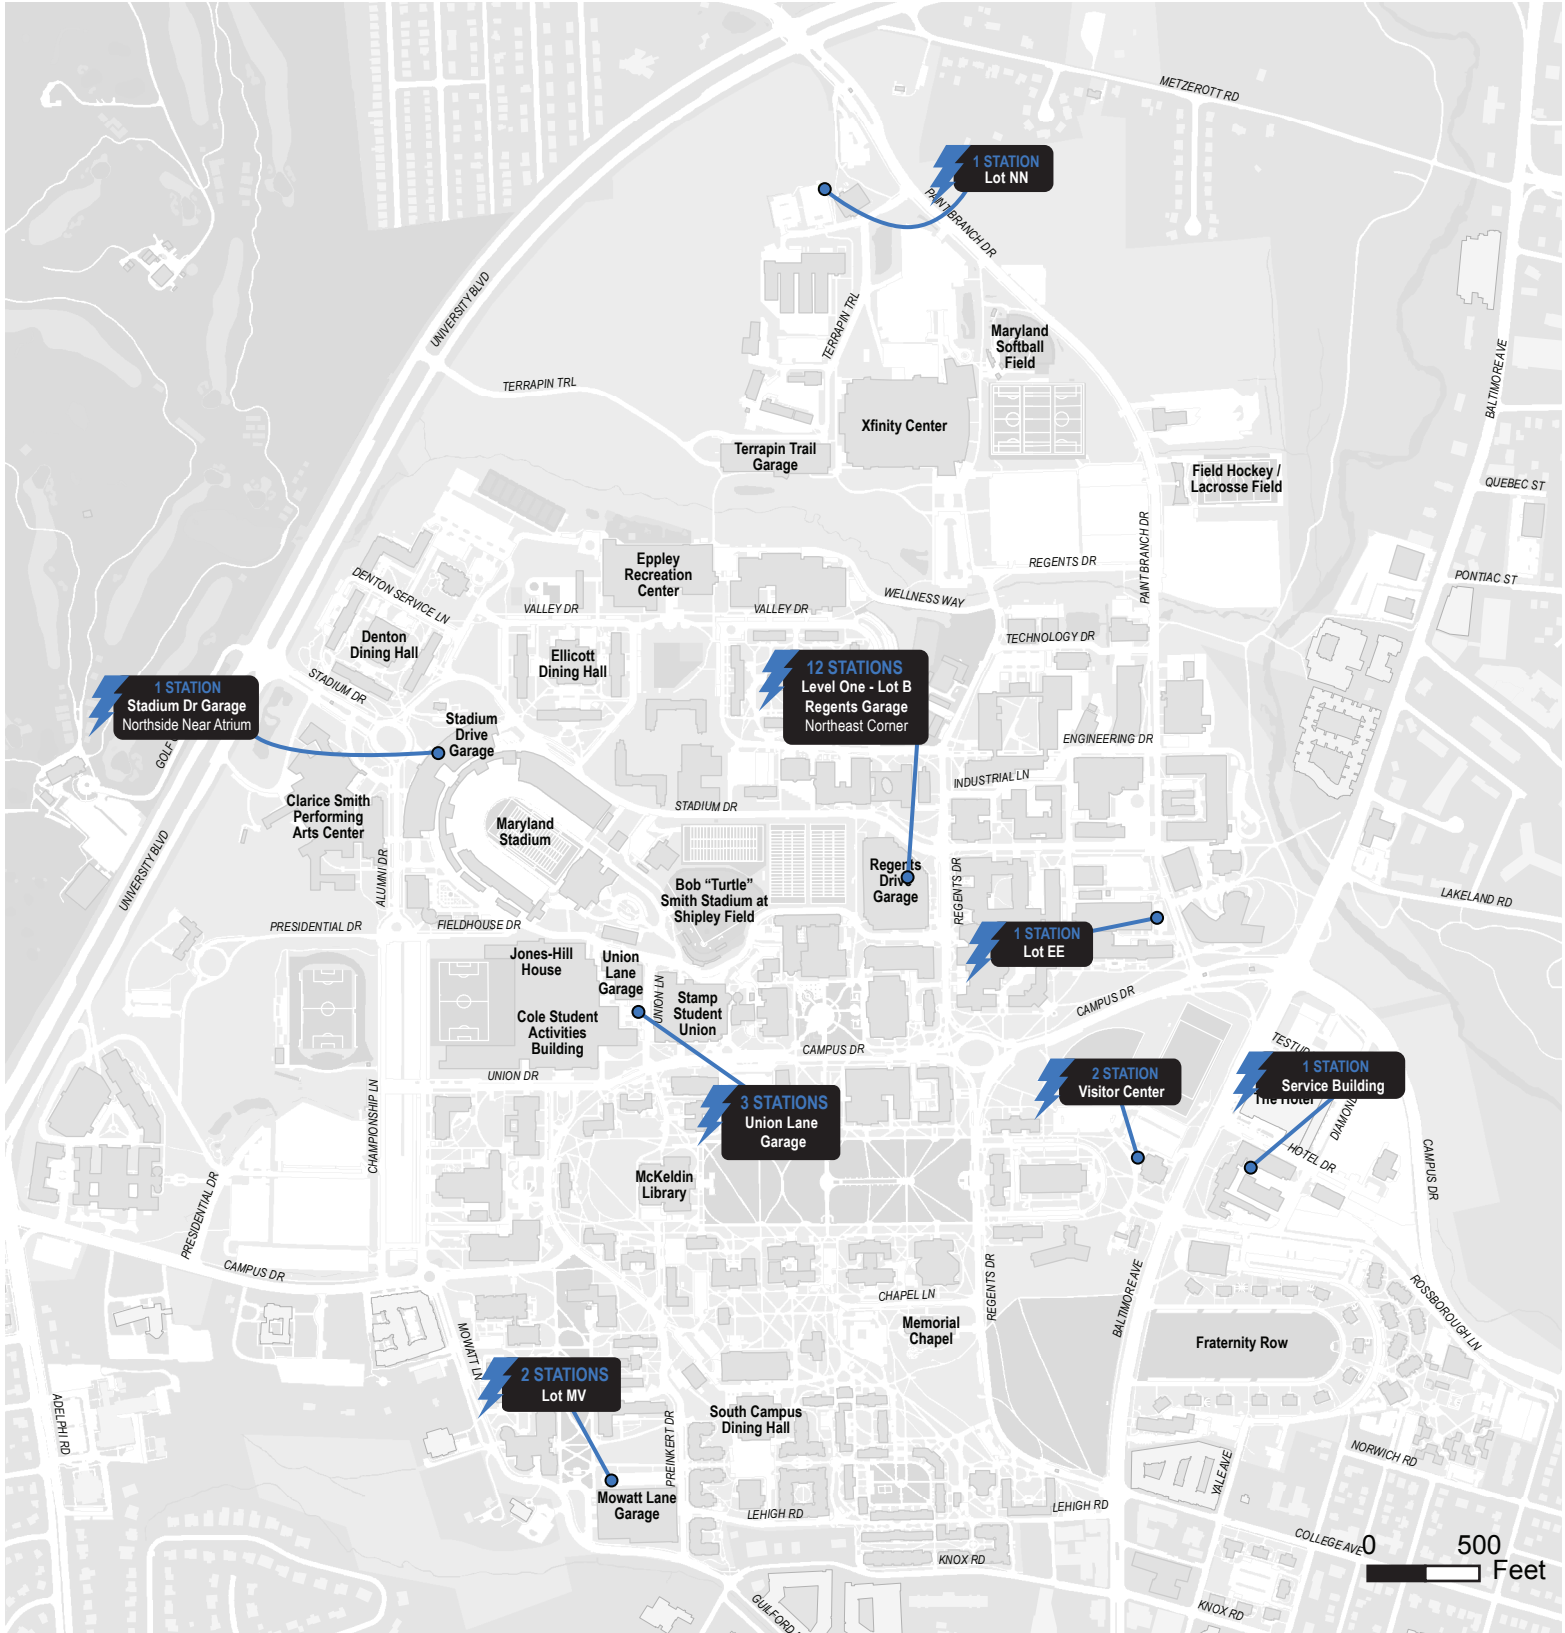

# Electric Vehicle Charging Stations

CAMPUS MAP

TRANSPORTATION SERVICES

## ELECTRICAL VEHICLE CHARGING

CHARGING STATION LOCATIONS

## OTHER LOCATIONS WITH UMD CHARGING STATIONS

Severn Building, Lot X1 - 1 station  
Patapsco Building, Lot V - 2 stations

Report Station Problems?

[go.umd.edu/fix-charger](http://go.umd.edu/fix-charger)