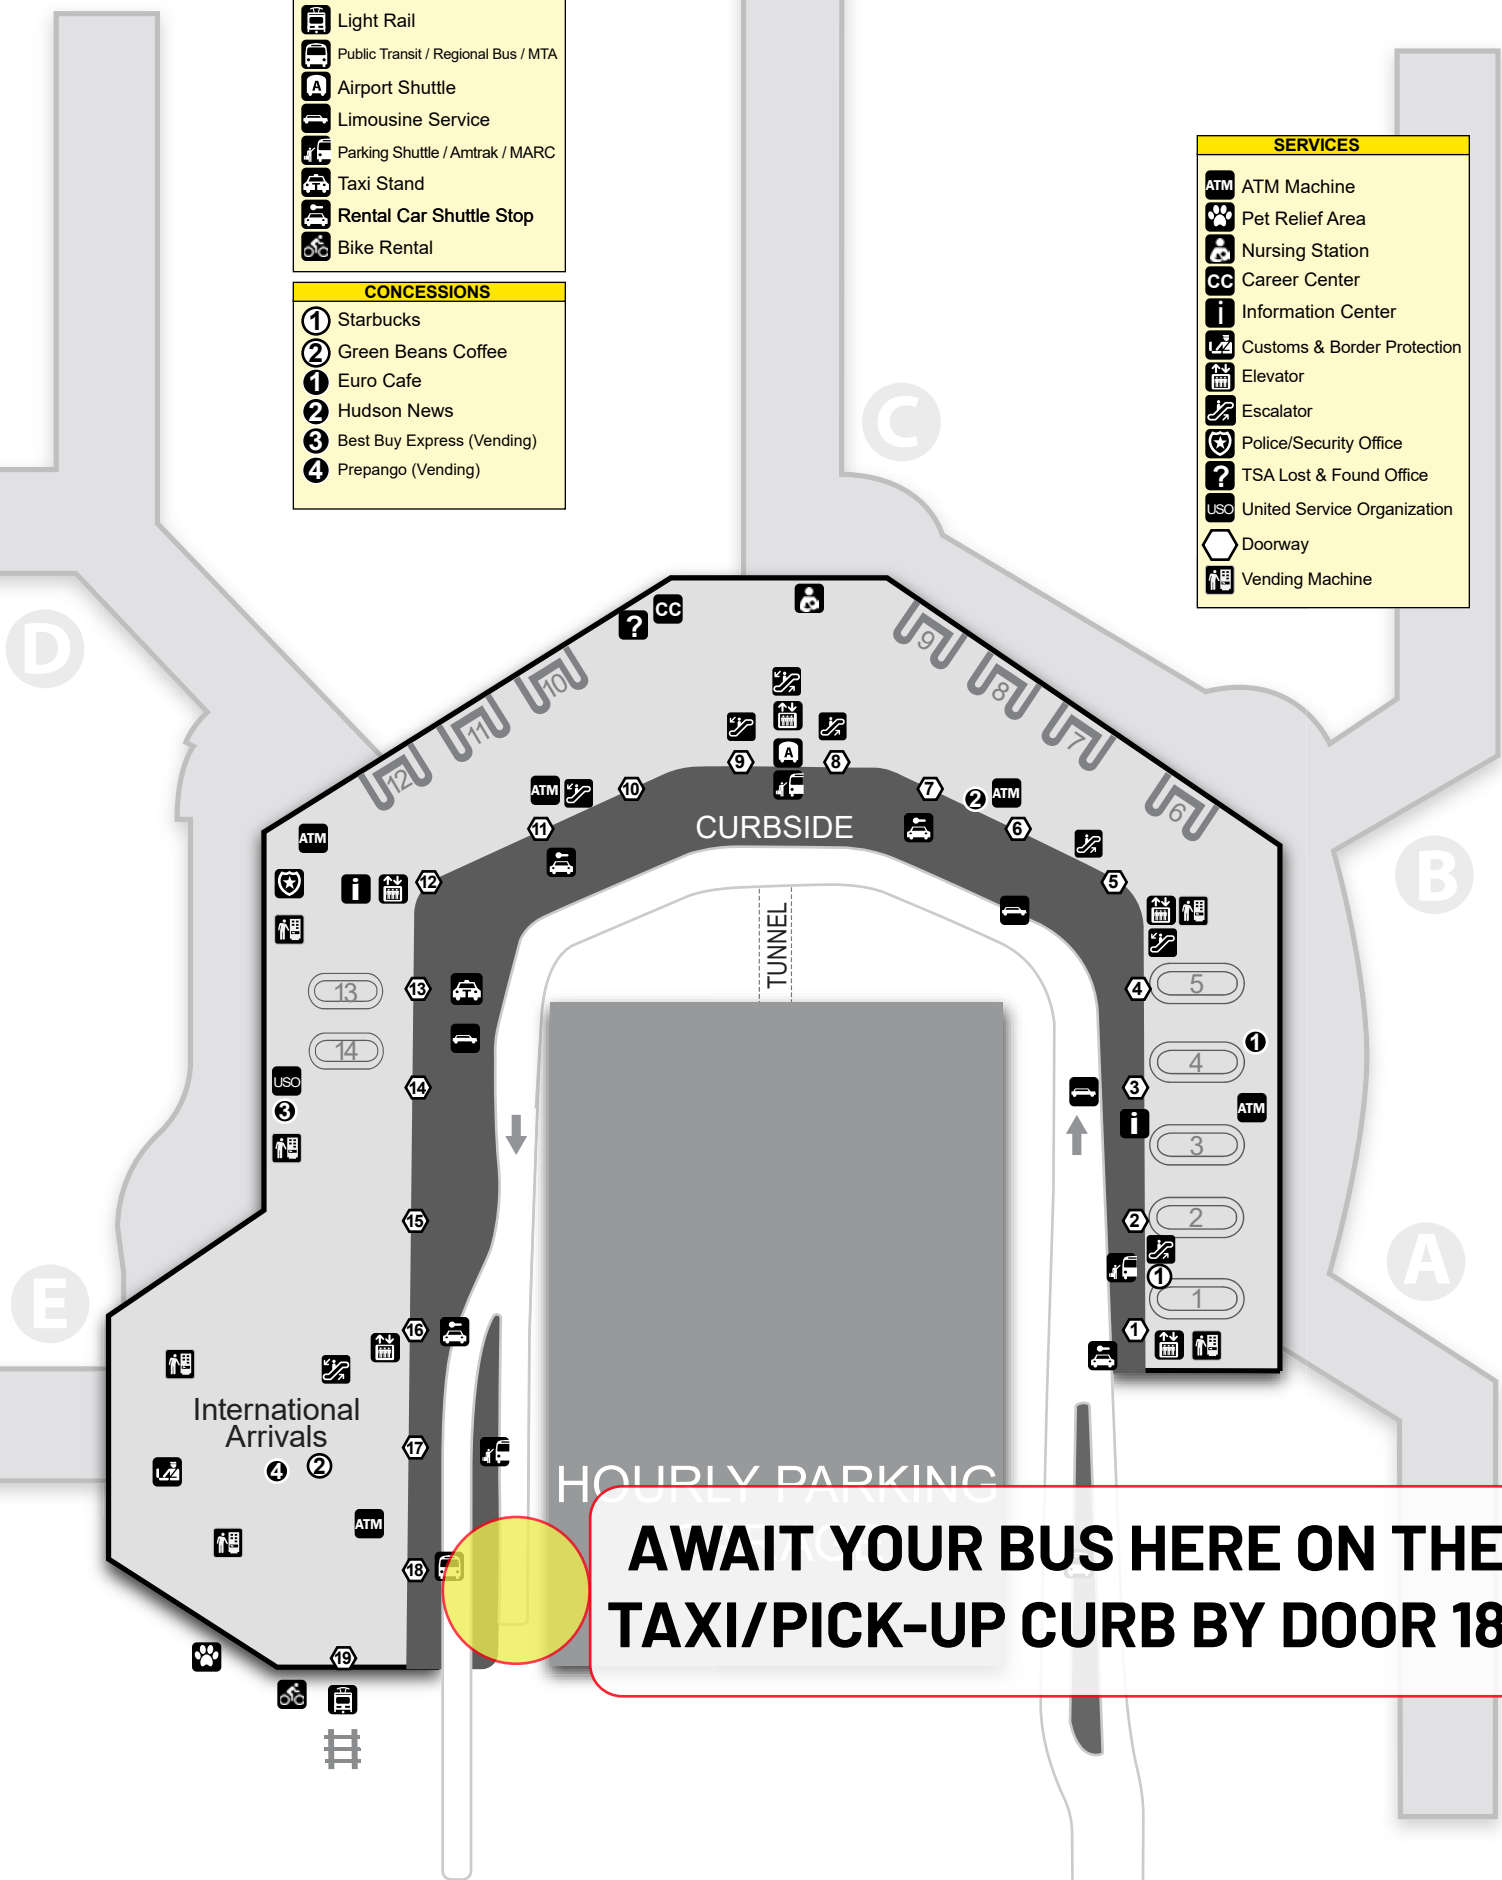

LOWER LEVEL TERMINAL MAP

GROUND TRANSPORTATION

- Light Rail
- Public Transit / Regional Bus / MTA
- Airport Shuttle
- Limousine Service
- Parking Shuttle / Amtrak / MARC
- Taxi Stand
- Rental Car Shuttle Stop
- Bike Rental

CONCESSIONS

- Starbucks
- Green Beans Coffee
- Euro Cafe
- Hudson News
- Best Buy Express (Vending)
- Prepango (Vending)

SERVICES

- ATM Machine
- Pet Relief Area
- Nursing Station
- Career Center
- Information Center
- Customs & Border Protection
- Elevator
- Escalator
- Police/Security Office
- TSA Lost & Found Office
- United Service Organization
- Doorway
- Vending Machine

AWAIT YOUR BUS HERE ON THE TAXI/PICK-UP CURB BY DOOR 18.