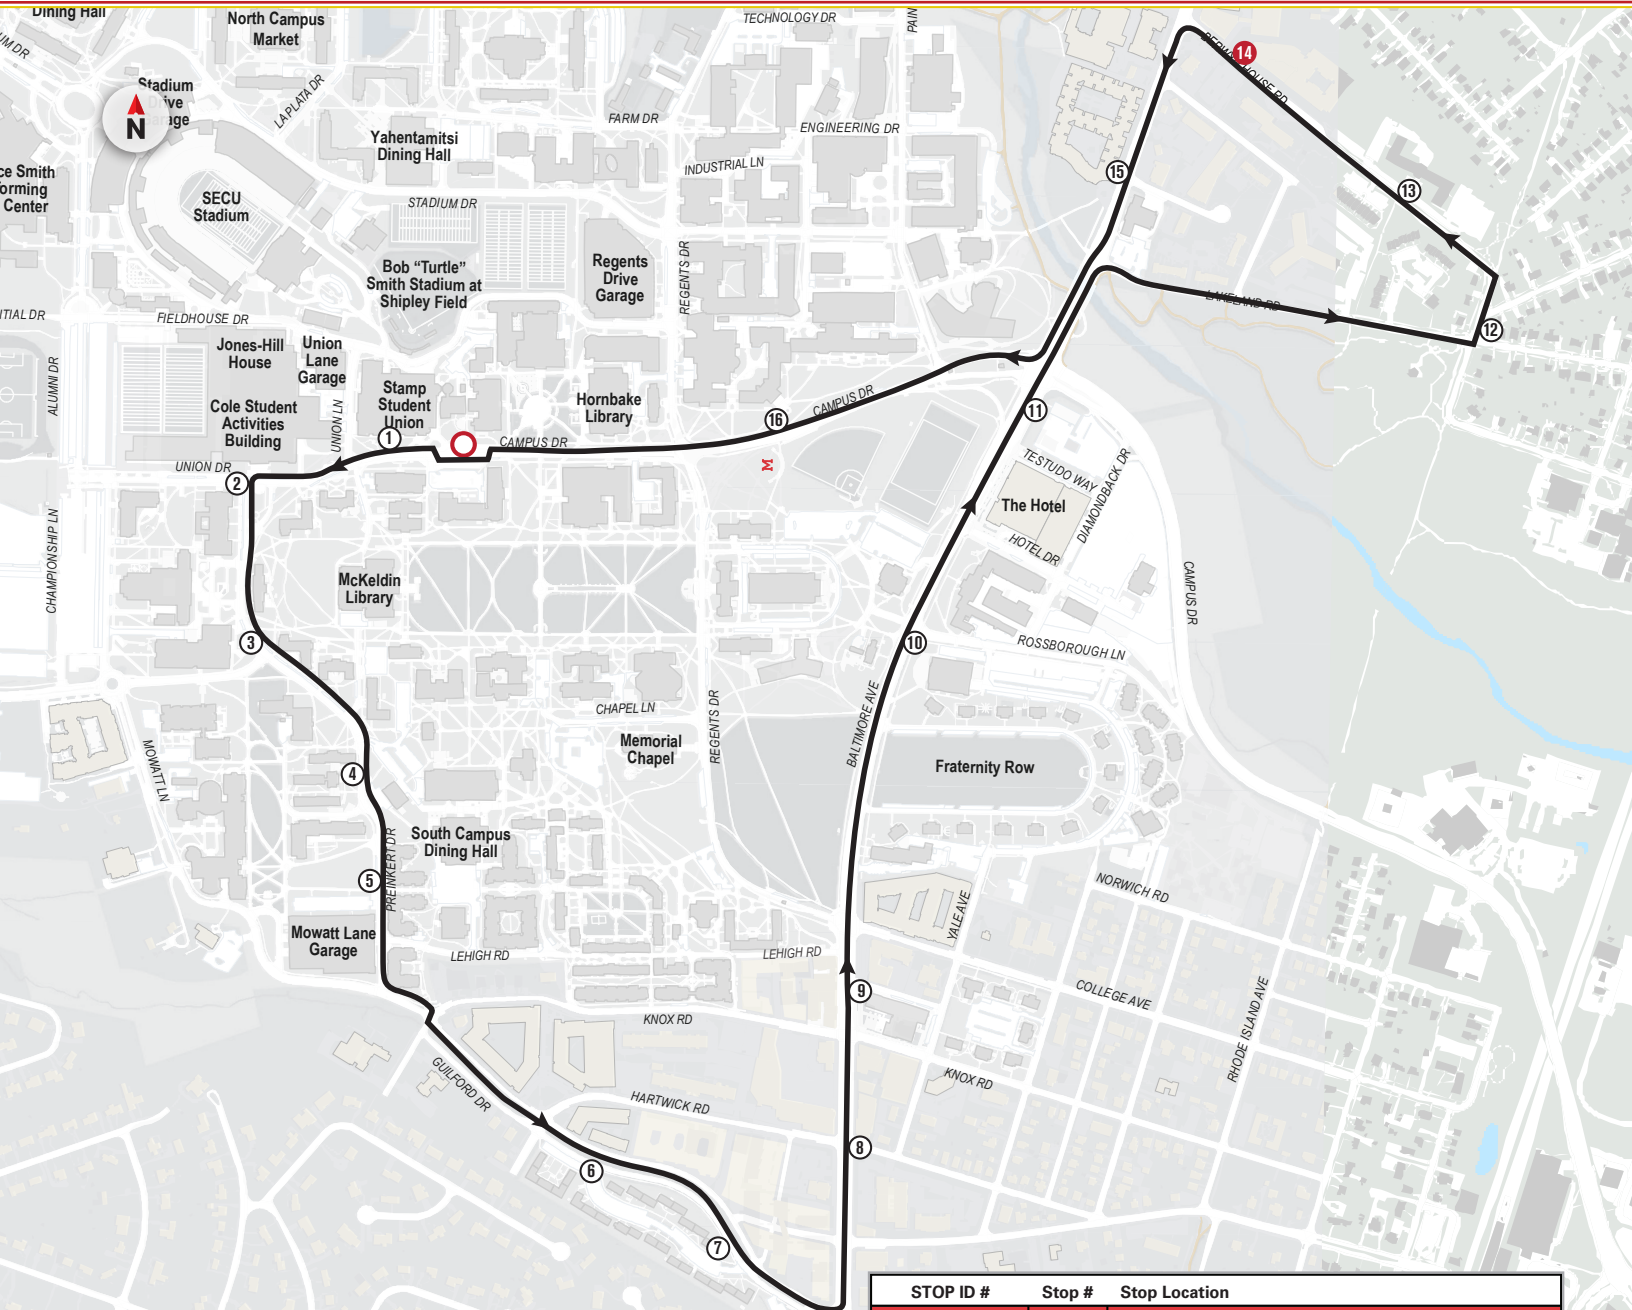

# 132 THE VARSITY

DEPART	MON – FRI	ARRIVE
STAMP STUDENT UNION - LOT HP	THE ALLOY	STAMP STUDENT UNION - LOT HP
●	# 14	●
<b>AM SERVICE</b>		
–	7:30	7:39
–	7:45	7:54
7:39	8:00	8:09
<b>7:39 AM-11:54 AM BUSES ARRIVE EVERY 15 MINUTES</b>		
11:54	12:15	12:24
<b>PM SERVICE</b>		
12:09	12:30	12:39
<b>12:09 PM-4:39 PM BUSES ARRIVE EVERY 15 MINUTES</b>		
4:39	5:00	5:09
4:54	5:15	–
5:09	5:30	–

#### NITE RIDE

NITE Ride is a curb-to-curb evening service. Please use NITE Ride when the evening service routes are no longer in service or if your pick-up or destination is not on an evening service route. NITE Ride operates from 5:30 p.m. to 7:30 a.m. seven days a week during the fall and spring semesters. For quickest response, Request a NITE Ride through the Terp Ride app or call (301) 314-NITE (6483).

# 132 THE VARSITY

STOP ID #	Stop #	Stop Location
1005	●	Stamp Student Union - Lot HP
1007	1	Stamp Student Union
1531	2	Benjamin Building
1535	3	Art/Sociology Building
1539	4	Wicomico Hall
1543	5	Preinkert Drive at Lot MV
2624	6	Graduate Gardens at Lot 22b
2626	7	Guilford Drive at Graduate Gardens
2712	8	Baltimore Avenue and Hartwick Road
2714	9	Baltimore Avenue and Knox Road
2636	10	Ritchie Coliseum
2632	11	Baltimore Avenue and Campus Drive
2451	12	Rhode Island Avenue and Navahoe Street
2449	13	Arbor College Park Apartments
2445	14	The Alloy
2441	15	Baltimore Avenue at The Varsity
1721	16	Campus Drive at Math Building
1005	●	Stamp Student Union - Lot HP