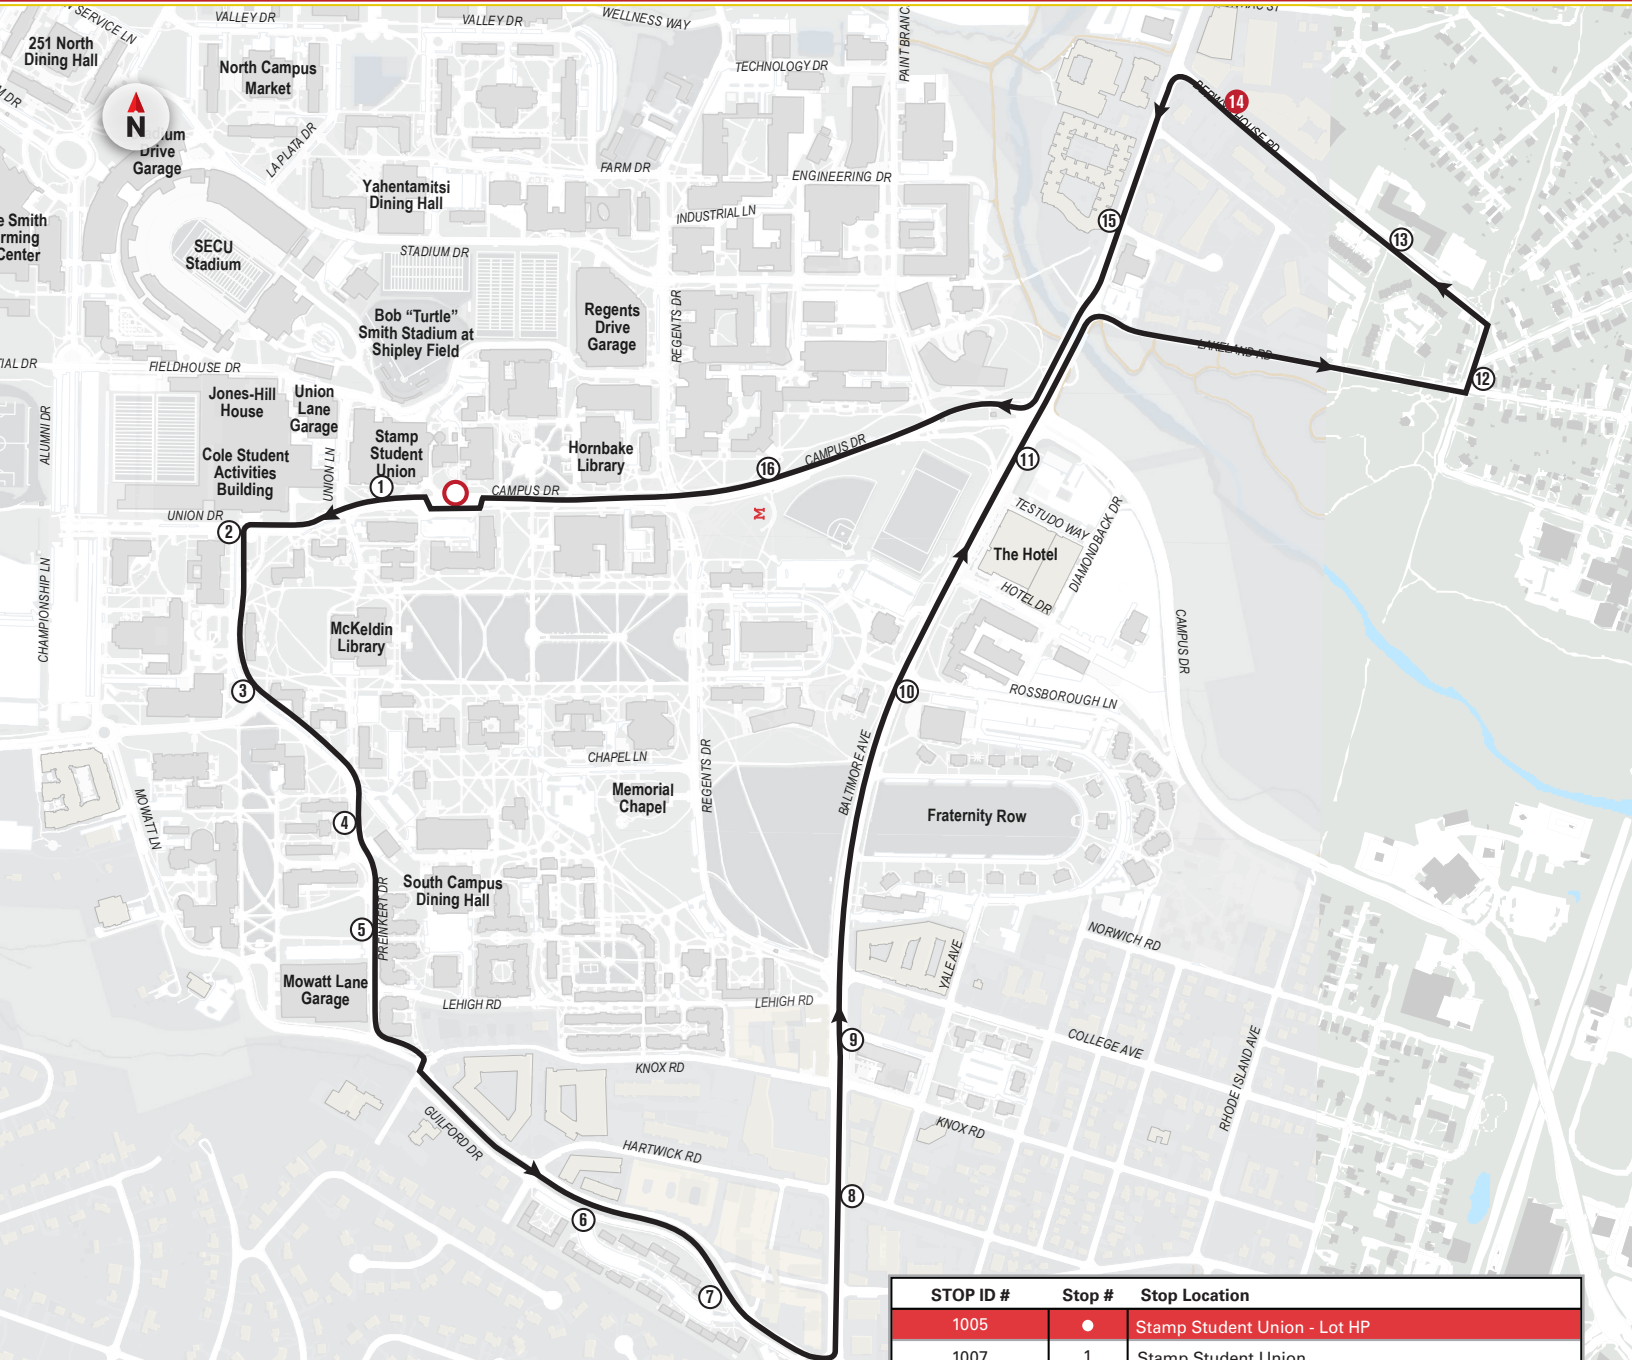

## 132 Modified Schedule

DEPART SPECIAL SCHEDULE ARRIVE		
STAMP STUDENT UNION - LOT HP	THE ALLOY	STAMP STUDENT UNION - LOT HP
●	# 14	●
AM SERVICE		
-	7:35	7:44
7:44	8:05	8:14
8:14	8:35	8:44
8:44	9:05	9:14
9:14	9:35	9:44
9:44	10:05	10:14
10:14	10:35	10:44
10:44	11:05	11:14
11:14	11:35	11:44
11:44	12:05	12:14
PM SERVICE		
12:14	12:35	12:44
12:44	1:05	1:14
1:14	1:35	1:44
1:44	2:05	2:14
2:14	2:35	2:44
2:44	3:05	3:14
3:14	3:35	3:44
3:44	4:05	4:14
4:14	4:35	4:44
4:44	5:05	5:14
5:14	5:35	-

#### NITE RIDE

NITE Ride is a curb-to-curb evening service. Please use NITE Ride when the evening service routes are no longer in service or if your pick-up or destination is not on an evening service route. NITE Ride operates from 5:30 p.m. to 7:30 a.m. seven days a week during the fall and spring semesters. For quickest response, Request a NITE Ride through the Terp Ride app or call (301) 314-NITE (6483).

# 132 THE VARSITY

STOP ID #	Stop #	Stop Location
1005	●	Stamp Student Union - Lot HP
1007	1	Stamp Student Union
1531	2	Benjamin Building
1535	3	Art/Sociology Building
1539	4	Wicomico Hall
1543	5	Preinkert Drive at Lot MV
2624	6	Graduate Gardens at Lot 22b
2626	7	Guilford Drive at Graduate Gardens
2712	8	Baltimore Avenue and Hartwick Road
2714	9	Baltimore Avenue and Knox Road
2636	10	Ritchie Coliseum
2632	11	Baltimore Avenue and Campus Drive
2451	12	Rhode Island Avenue and Navahoe Street
2449	13	Arbor College Park Apartments
2445	14	The Alloy
2441	15	Baltimore Avenue at The Varsity
1721	16	Campus Drive at Math Building
1005	●	Stamp Student Union - Lot HP