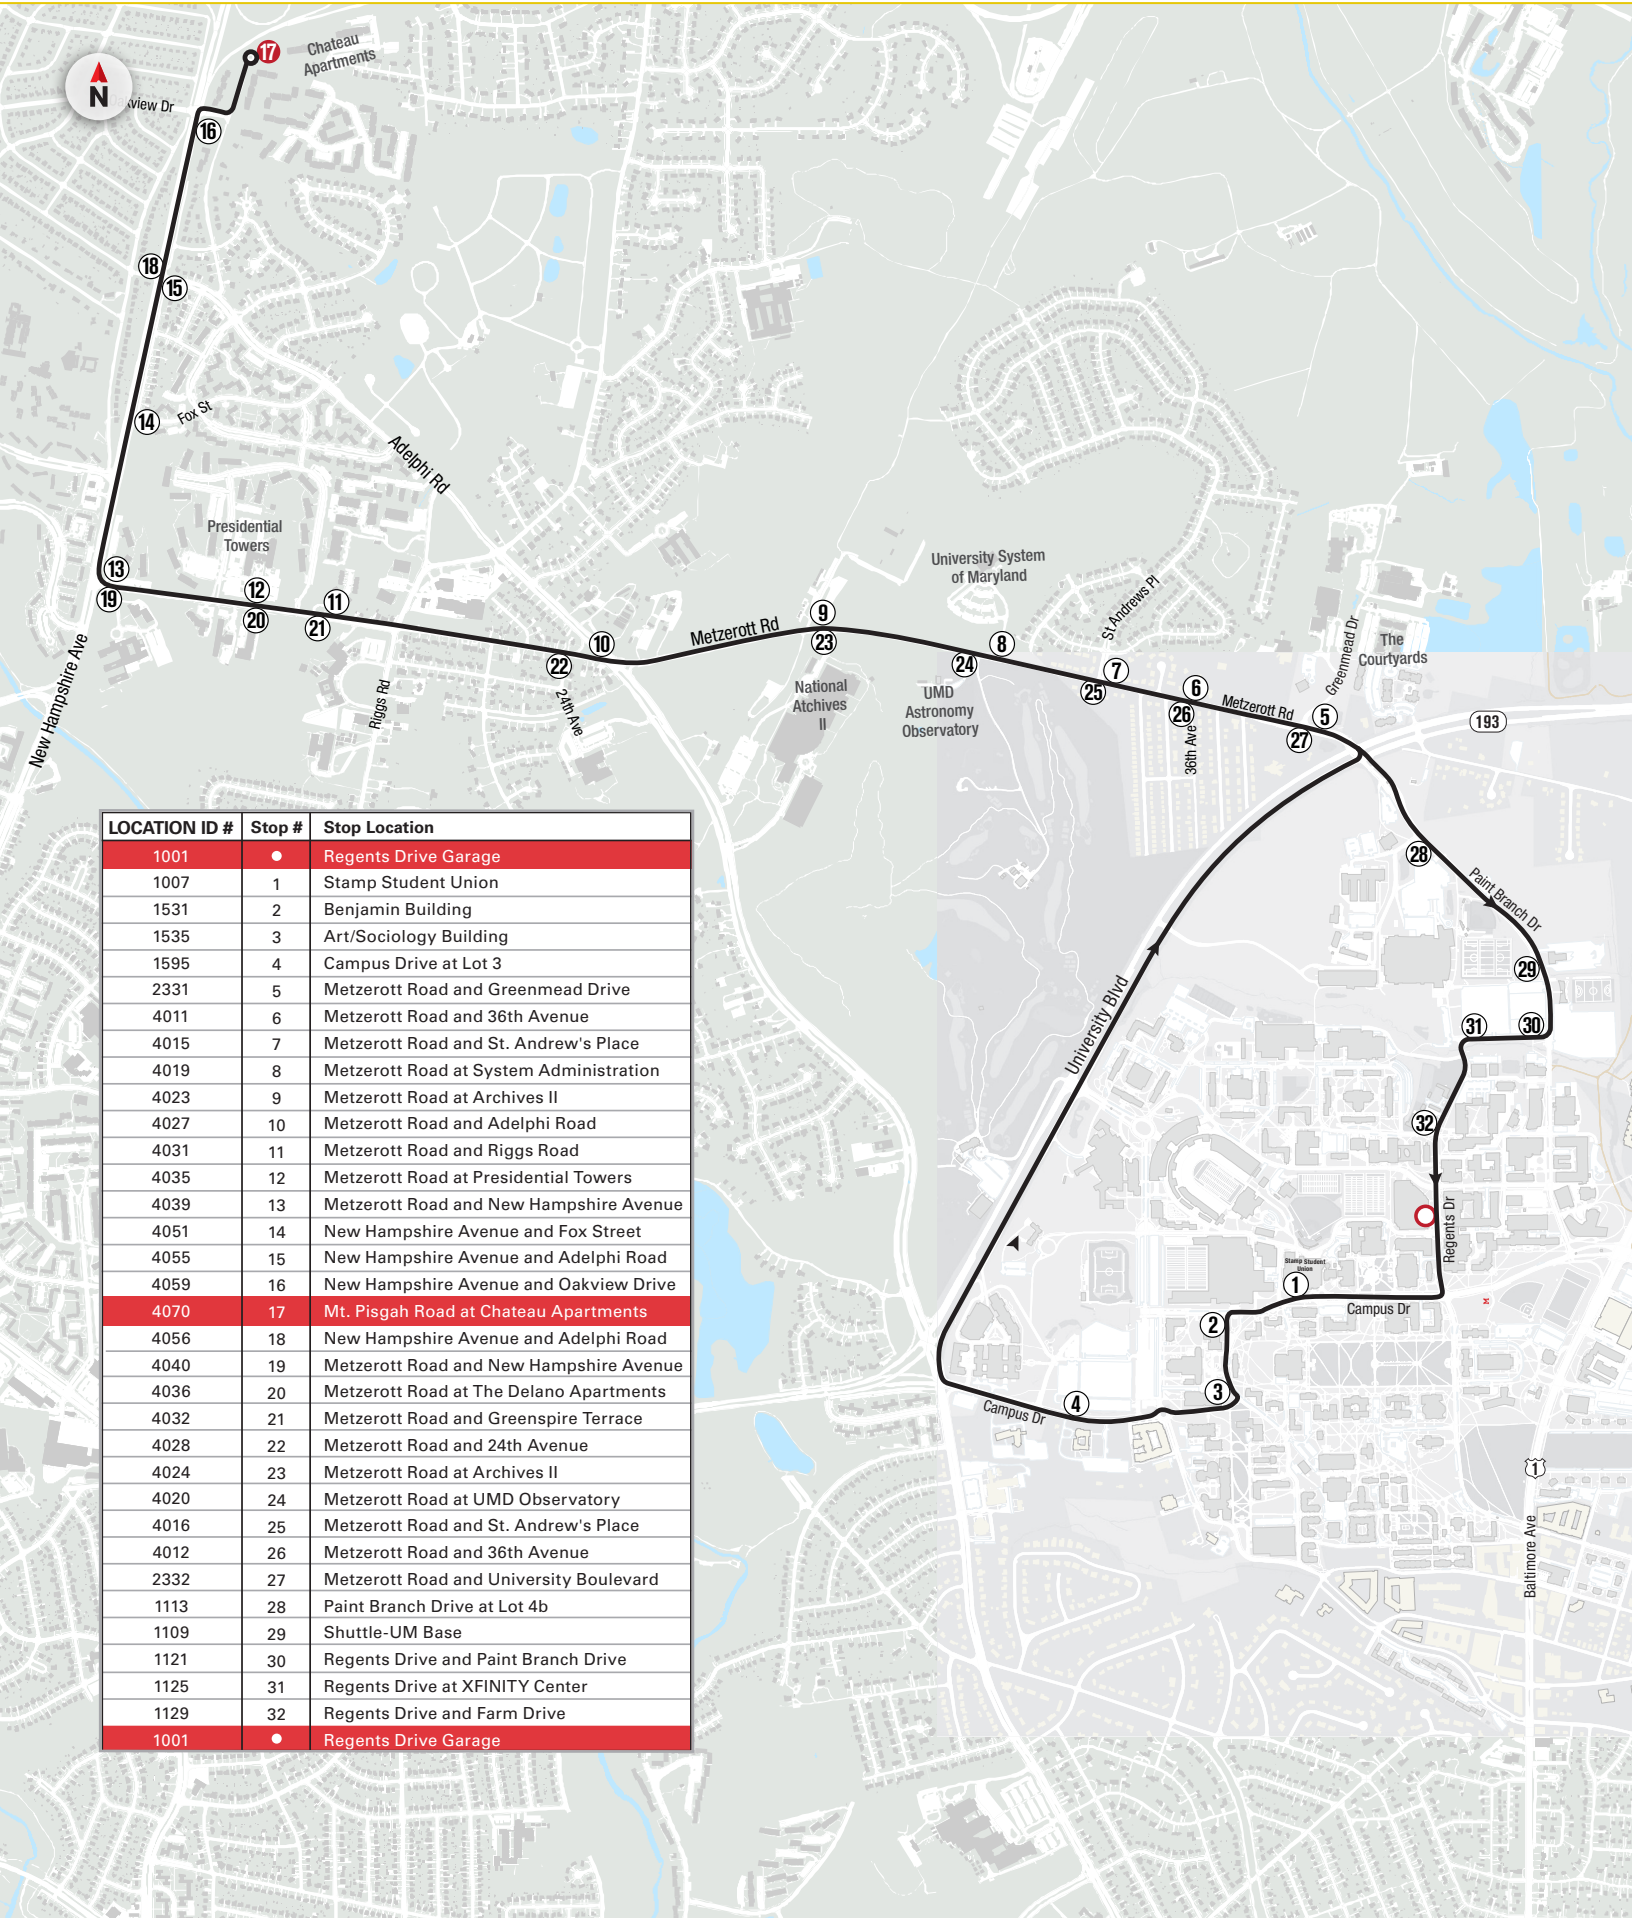

#### NITE RIDE

NITE Ride is a curb-to-curb evening service. Please use NITE Ride when the evening service routes are no longer in service or if your pick-up or destination is not on an evening service route. NITE Ride operates from 5:30 p.m. to 7:30 a.m. seven days a week during the fall and spring semesters. For quickest response, Request a NITE Ride through the Terp Ride app or call (301) 314-NITE (6483).

# 108 ADELPHI

LOCATION ID #	Stop #	Stop Location
1001	●	Regents Drive Garage
1007	1	Stamp Student Union
1531	2	Benjamin Building
1535	3	Art/Sociology Building
1595	4	Campus Drive at Lot 3
2331	5	Metzerott Road and Greenmead Drive
4011	6	Metzerott Road and 36th Avenue
4015	7	Metzerott Road and St. Andrew's Place
4019	8	Metzerott Road at System Administration
4023	9	Metzerott Road at Archives II
4027	10	Metzerott Road and Adelphi Road
4031	11	Metzerott Road and Riggs Road
4035	12	Metzerott Road at Presidential Towers
4039	13	Metzerott Road and New Hampshire Avenue
4051	14	New Hampshire Avenue and Fox Street
4055	15	New Hampshire Avenue and Adelphi Road
4059	16	New Hampshire Avenue and Oakview Drive
4070	17	Mt. Pisgah Road at Chateau Apartments
4056	18	New Hampshire Avenue and Adelphi Road
4040	19	Metzerott Road and New Hampshire Avenue
4036	20	Metzerott Road at The Delano Apartments
4032	21	Metzerott Road and Greenspire Terrace
4028	22	Metzerott Road and 24th Avenue
4024	23	Metzerott Road at Archives II
4020	24	Metzerott Road at UMD Observatory
4016	25	Metzerott Road and St. Andrew's Place
4012	26	Metzerott Road and 36th Avenue
2332	27	Metzerott Road and University Boulevard
1113	28	Paint Branch Drive at Lot 4b
1109	29	Shuttle-UM Base
1121	30	Regents Drive and Paint Branch Drive
1125	31	Regents Drive at XFINITY Center
1129	32	Regents Drive and Farm Drive
1001	●	Regents Drive Garage