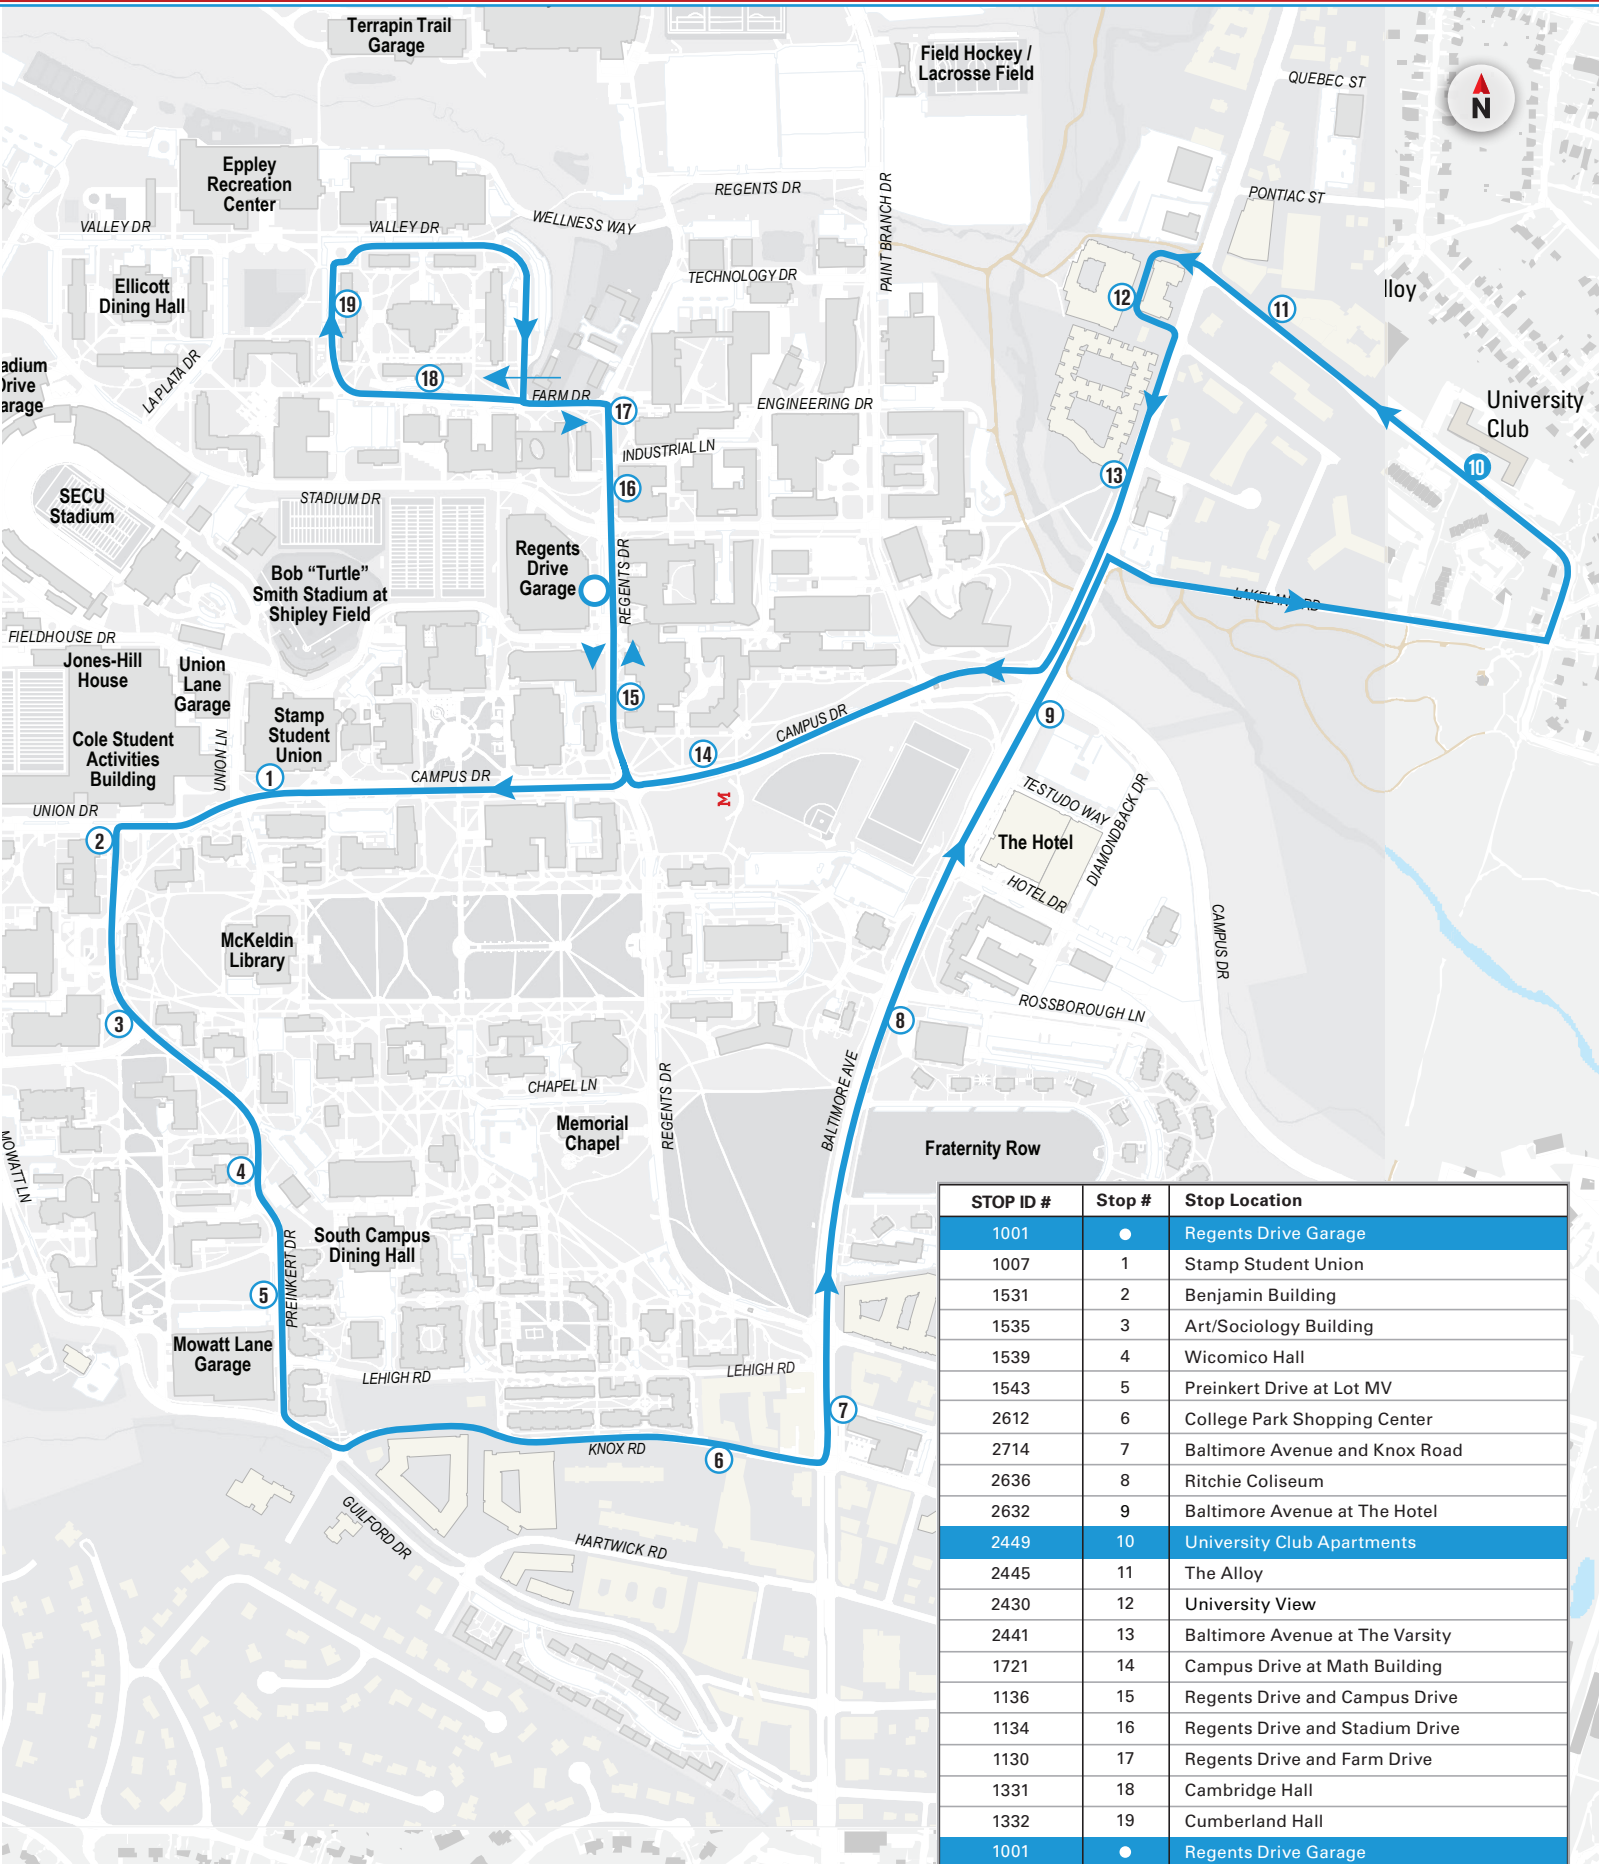

117 BLUE

May 17 Schedule

DEPART	SATURDAY	ARRIVE
REGENTS DRIVE GARAGE	UNIVERSITY CLUB APARTMENTS	REGENTS DRIVE GARAGE
●	#10	●
PM SERVICE		
5:30	5:43	6:04
6:04	6:17	6:38
6:38	6:51	7:12
7:12	7:25	7:46
SERVICE CEASES UNTIL TIMES BELOW		
11:04	11:14	11:34
11:34	11:44	12:02
AM SERVICE		
12:02	12:12	12:30
12:30	12:40	12:58
12:58	1:08	1:26
1:26	1:36	1:54
1:54	2:04	2:22
2:22	2:32	2:50

NITE RIDE

NITE Ride is a curb-to-curb evening service. Please use NITE Ride when the evening service routes are no longer in service or if your pick-up or destination is not on an evening service route. NITE Ride operates from 5:30 p.m. to 7:30 a.m. seven days a week during the fall and spring semesters. For quickest response, Request a NITE Ride through the Terp Ride app or call (301) 314-NITE (6483).

CONTACT INFORMATION: For immediate assistance: 301.314.2255 Public Relations: 301.314.0183 NITE Ride: 301.314.6483

TRANSPORTATION SERVICES

Shuttle-UM

117 BLUE

STOP ID #	Stop #	Stop Location
1001	●	Regents Drive Garage
1007	1	Stamp Student Union
1531	2	Benjamin Building
1535	3	Art/Sociology Building
1539	4	Wicomico Hall
1543	5	Preinkert Drive at Lot MV
2612	6	College Park Shopping Center
2714	7	Baltimore Avenue and Knox Road
2636	8	Ritchie Coliseum
2632	9	Baltimore Avenue at The Hotel
2449	10	University Club Apartments
2445	11	The Alloy
2430	12	University View
2441	13	Baltimore Avenue at The Varsity
1721	14	Campus Drive at Math Building
1136	15	Regents Drive and Campus Drive
1134	16	Regents Drive and Stadium Drive
1130	17	Regents Drive and Farm Drive
1331	18	Cambridge Hall
1332	19	Cumberland Hall
1001	●	Regents Drive Garage