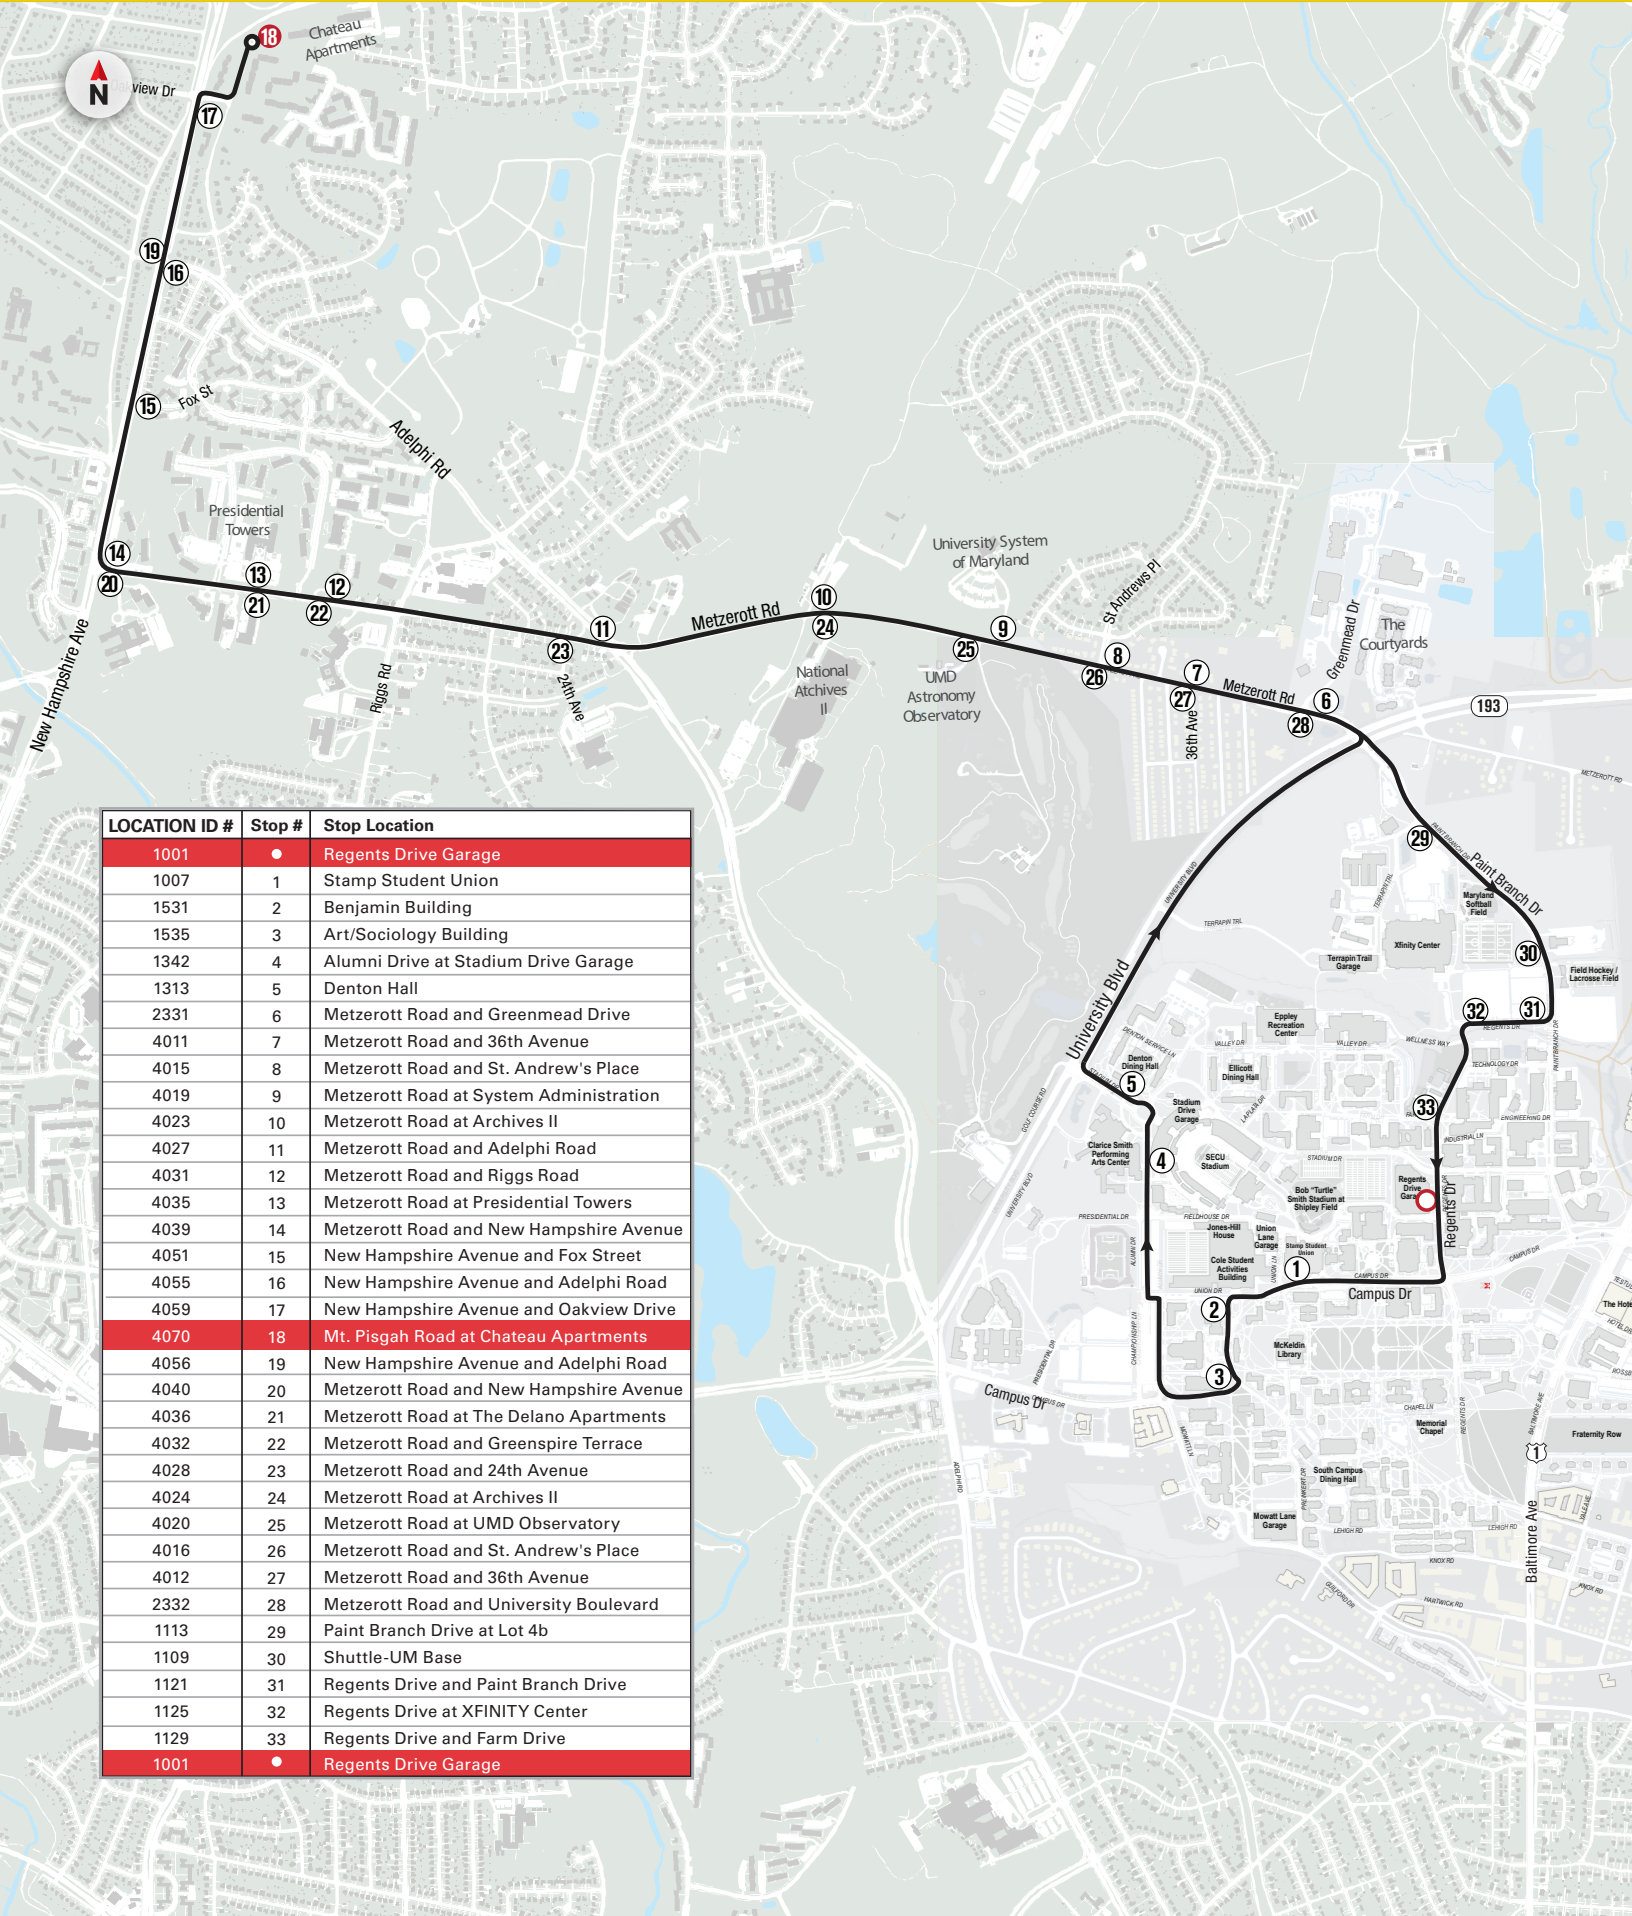

NITE RIDE

NITE Ride is a curb-to-curb evening service. Please use NITE Ride when the evening service routes are no longer in service or if your pick-up or destination is not on an evening service route. NITE Ride operates from 5:30 p.m. to 7:30 a.m. seven days a week during the fall and spring semesters. For quickest response, Request a NITE Ride through the Terp Ride app or call (301) 314-NITE (6483).

CONTACT INFORMATION: For immediate assistance: 301.314.2255 Public Relations: 301.314.0183 NITE Ride: 301.314.6483

TRANSPORTATION SERVICES

Shuttle-UM

108 ADELPHI

LOCATION ID #	Stop #	Stop Location
1001	●	Regents Drive Garage
1007	1	Stamp Student Union
1531	2	Benjamin Building
1535	3	Art/Sociology Building
1342	4	Alumni Drive at Stadium Drive Garage
1313	5	Denton Hall
2331	6	Metzerott Road and Greenmead Drive
4011	7	Metzerott Road and 36th Avenue
4015	8	Metzerott Road and St. Andrew's Place
4019	9	Metzerott Road at System Administration
4023	10	Metzerott Road at Archives II
4027	11	Metzerott Road and Adelphi Road
4031	12	Metzerott Road and Riggs Road
4035	13	Metzerott Road at Presidential Towers
4039	14	Metzerott Road and New Hampshire Avenue
4051	15	New Hampshire Avenue and Fox Street
4055	16	New Hampshire Avenue and Adelphi Road
4059	17	New Hampshire Avenue and Oakview Drive
4070	18	Mt. Pisgah Road at Chateau Apartments
4056	19	New Hampshire Avenue and Adelphi Road
4040	20	Metzerott Road and New Hampshire Avenue
4036	21	Metzerott Road at The Delano Apartments
4032	22	Metzerott Road and Greenspire Terrace
4028	23	Metzerott Road and 24th Avenue
4024	24	Metzerott Road at Archives II
4020	25	Metzerott Road at UMD Observatory
4016	26	Metzerott Road and St. Andrew's Place
4012	27	Metzerott Road and 36th Avenue
2332	28	Metzerott Road and University Boulevard
1113	29	Paint Branch Drive at Lot 4b
1109	30	Shuttle-UM Base
1121	31	Regents Drive and Paint Branch Drive
1125	32	Regents Drive at XFINITY Center
1129	33	Regents Drive and Farm Drive
1001	●	Regents Drive Garage