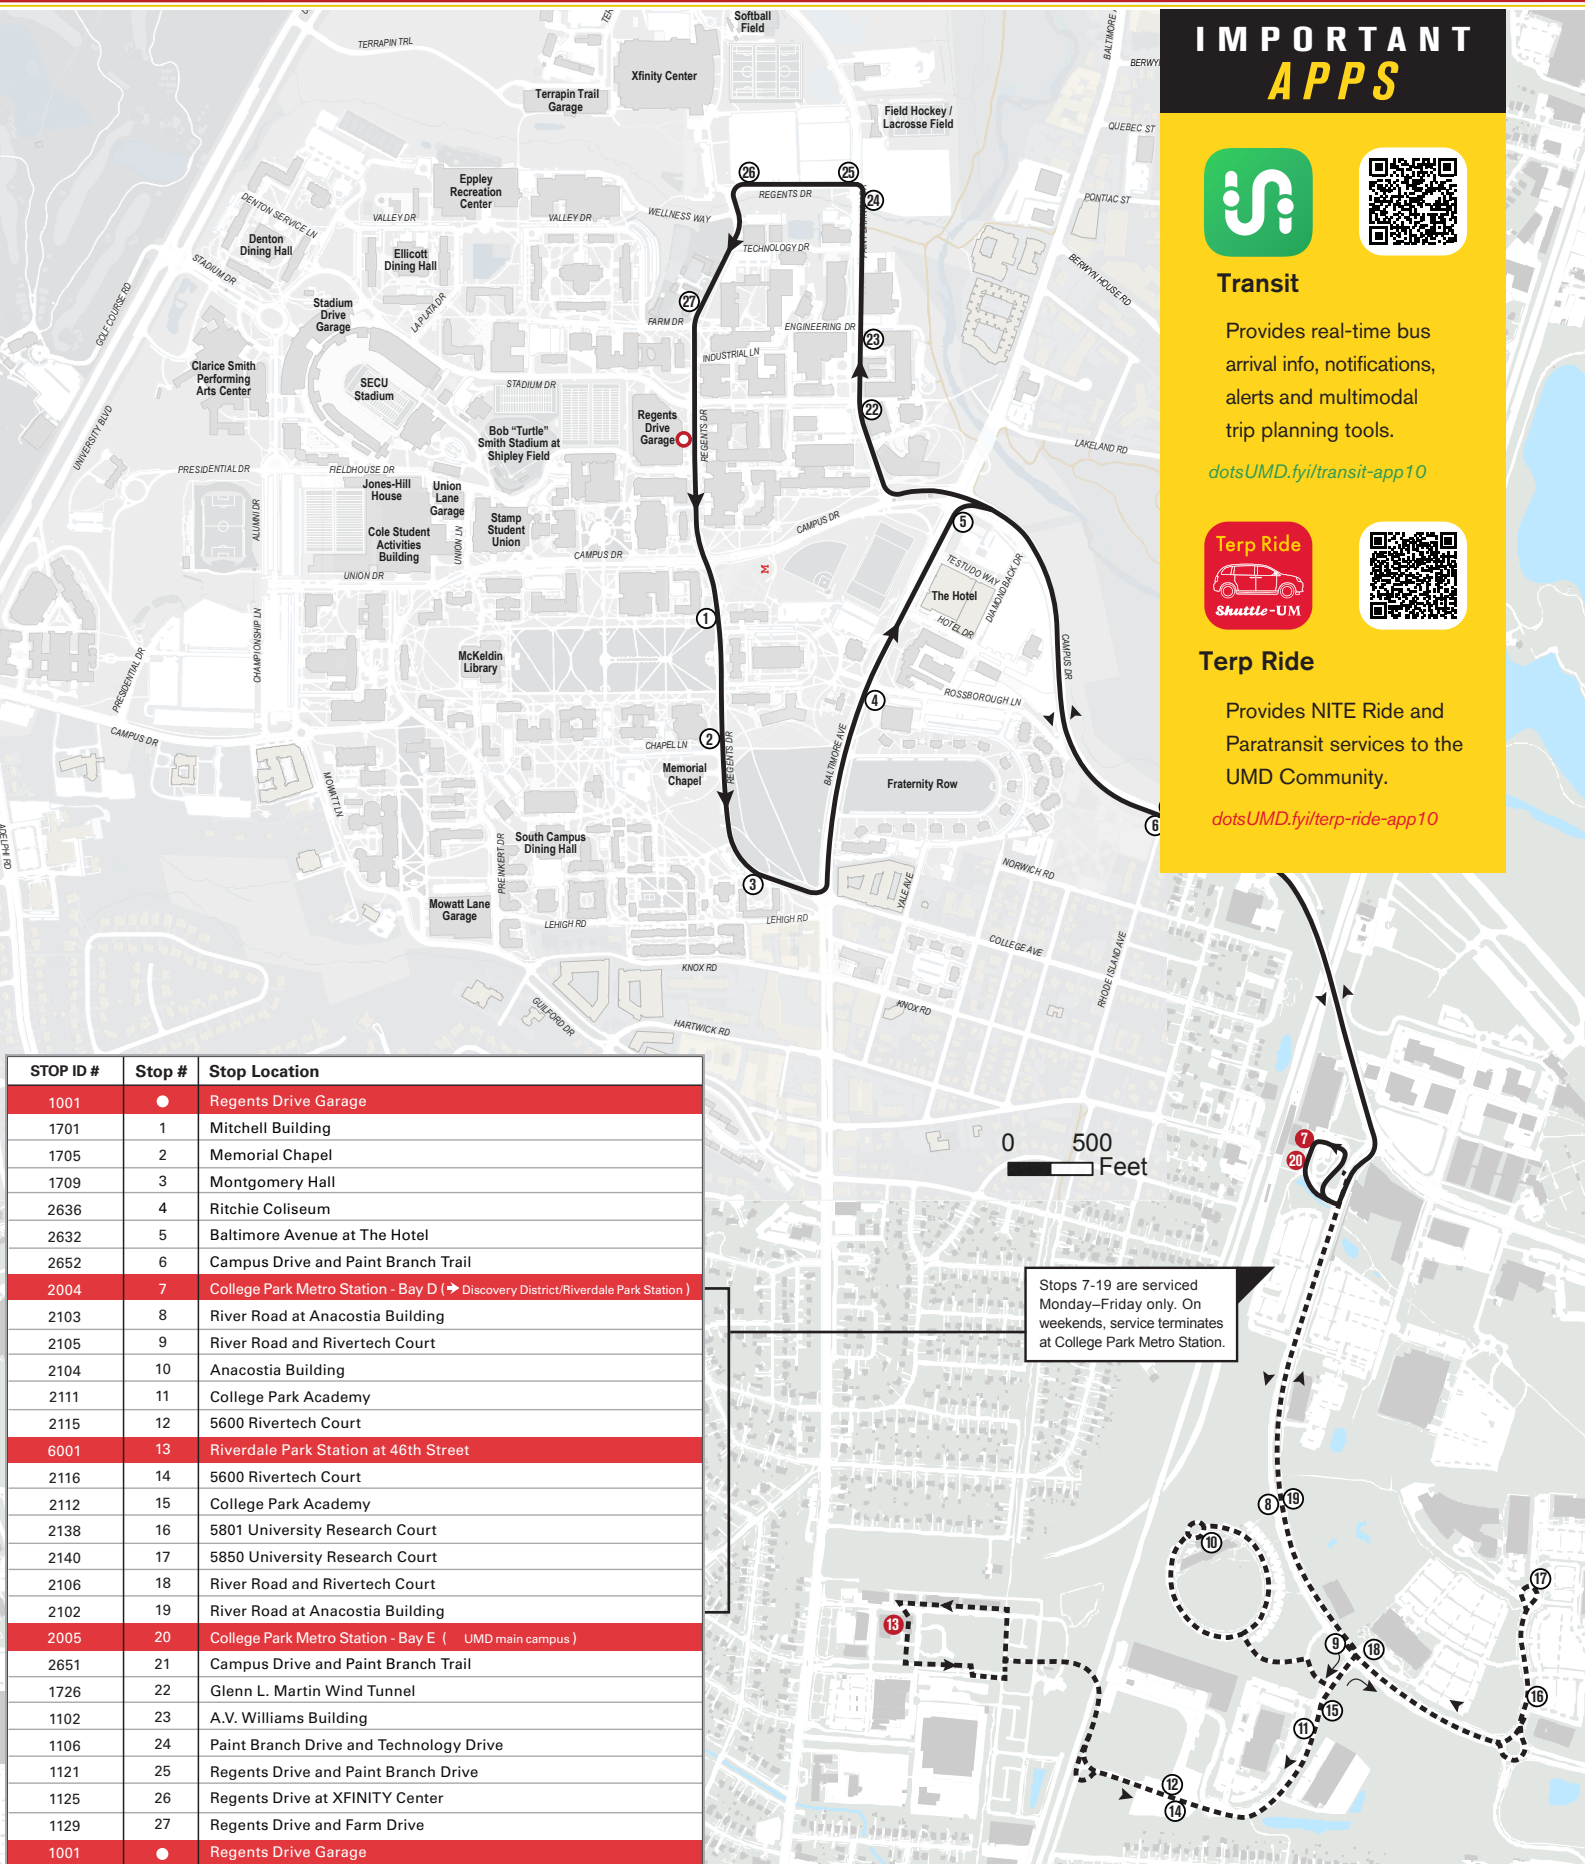

dotsUMD.fyi/terp-ride-app10

STOP ID #	Stop #	Stop Location
1001	●	Regents Drive Garage
1701	1	Mitchell Building
1705	2	Memorial Chapel
1709	3	Montgomery Hall
2636	4	Ritchie Coliseum
2632	5	Baltimore Avenue at The Hotel
2652	6	Campus Drive and Paint Branch Trail
2004	7	College Park Metro Station - Bay D (→ Discovery District/Riverdale Park Station)
2103	8	River Road at Anacostia Building
2105	9	River Road and Rivertech Court
2104	10	Anacostia Building
2111	11	College Park Academy
2115	12	5600 Rivertech Court
6001	13	Riverdale Park Station at 46th Street
2116	14	5600 Rivertech Court
2112	15	College Park Academy
2138	16	5801 University Research Court
2140	17	5850 University Research Court
2106	18	River Road and Rivertech Court
2102	19	River Road at Anacostia Building
2005	20	College Park Metro Station - Bay E (← UMD main campus)
2651	21	Campus Drive and Paint Branch Trail
1726	22	Glenn L. Martin Wind Tunnel
1102	23	A.V. Williams Building
1106	24	Paint Branch Drive and Technology Drive
1121	25	Regents Drive and Paint Branch Drive
1125	26	Regents Drive at XFINITY Center
1129	27	Regents Drive and Farm Drive
1001	●	Regents Drive Garage

Stops 7-19 are serviced Monday-Friday only. On weekends, service terminates at College Park Metro Station.