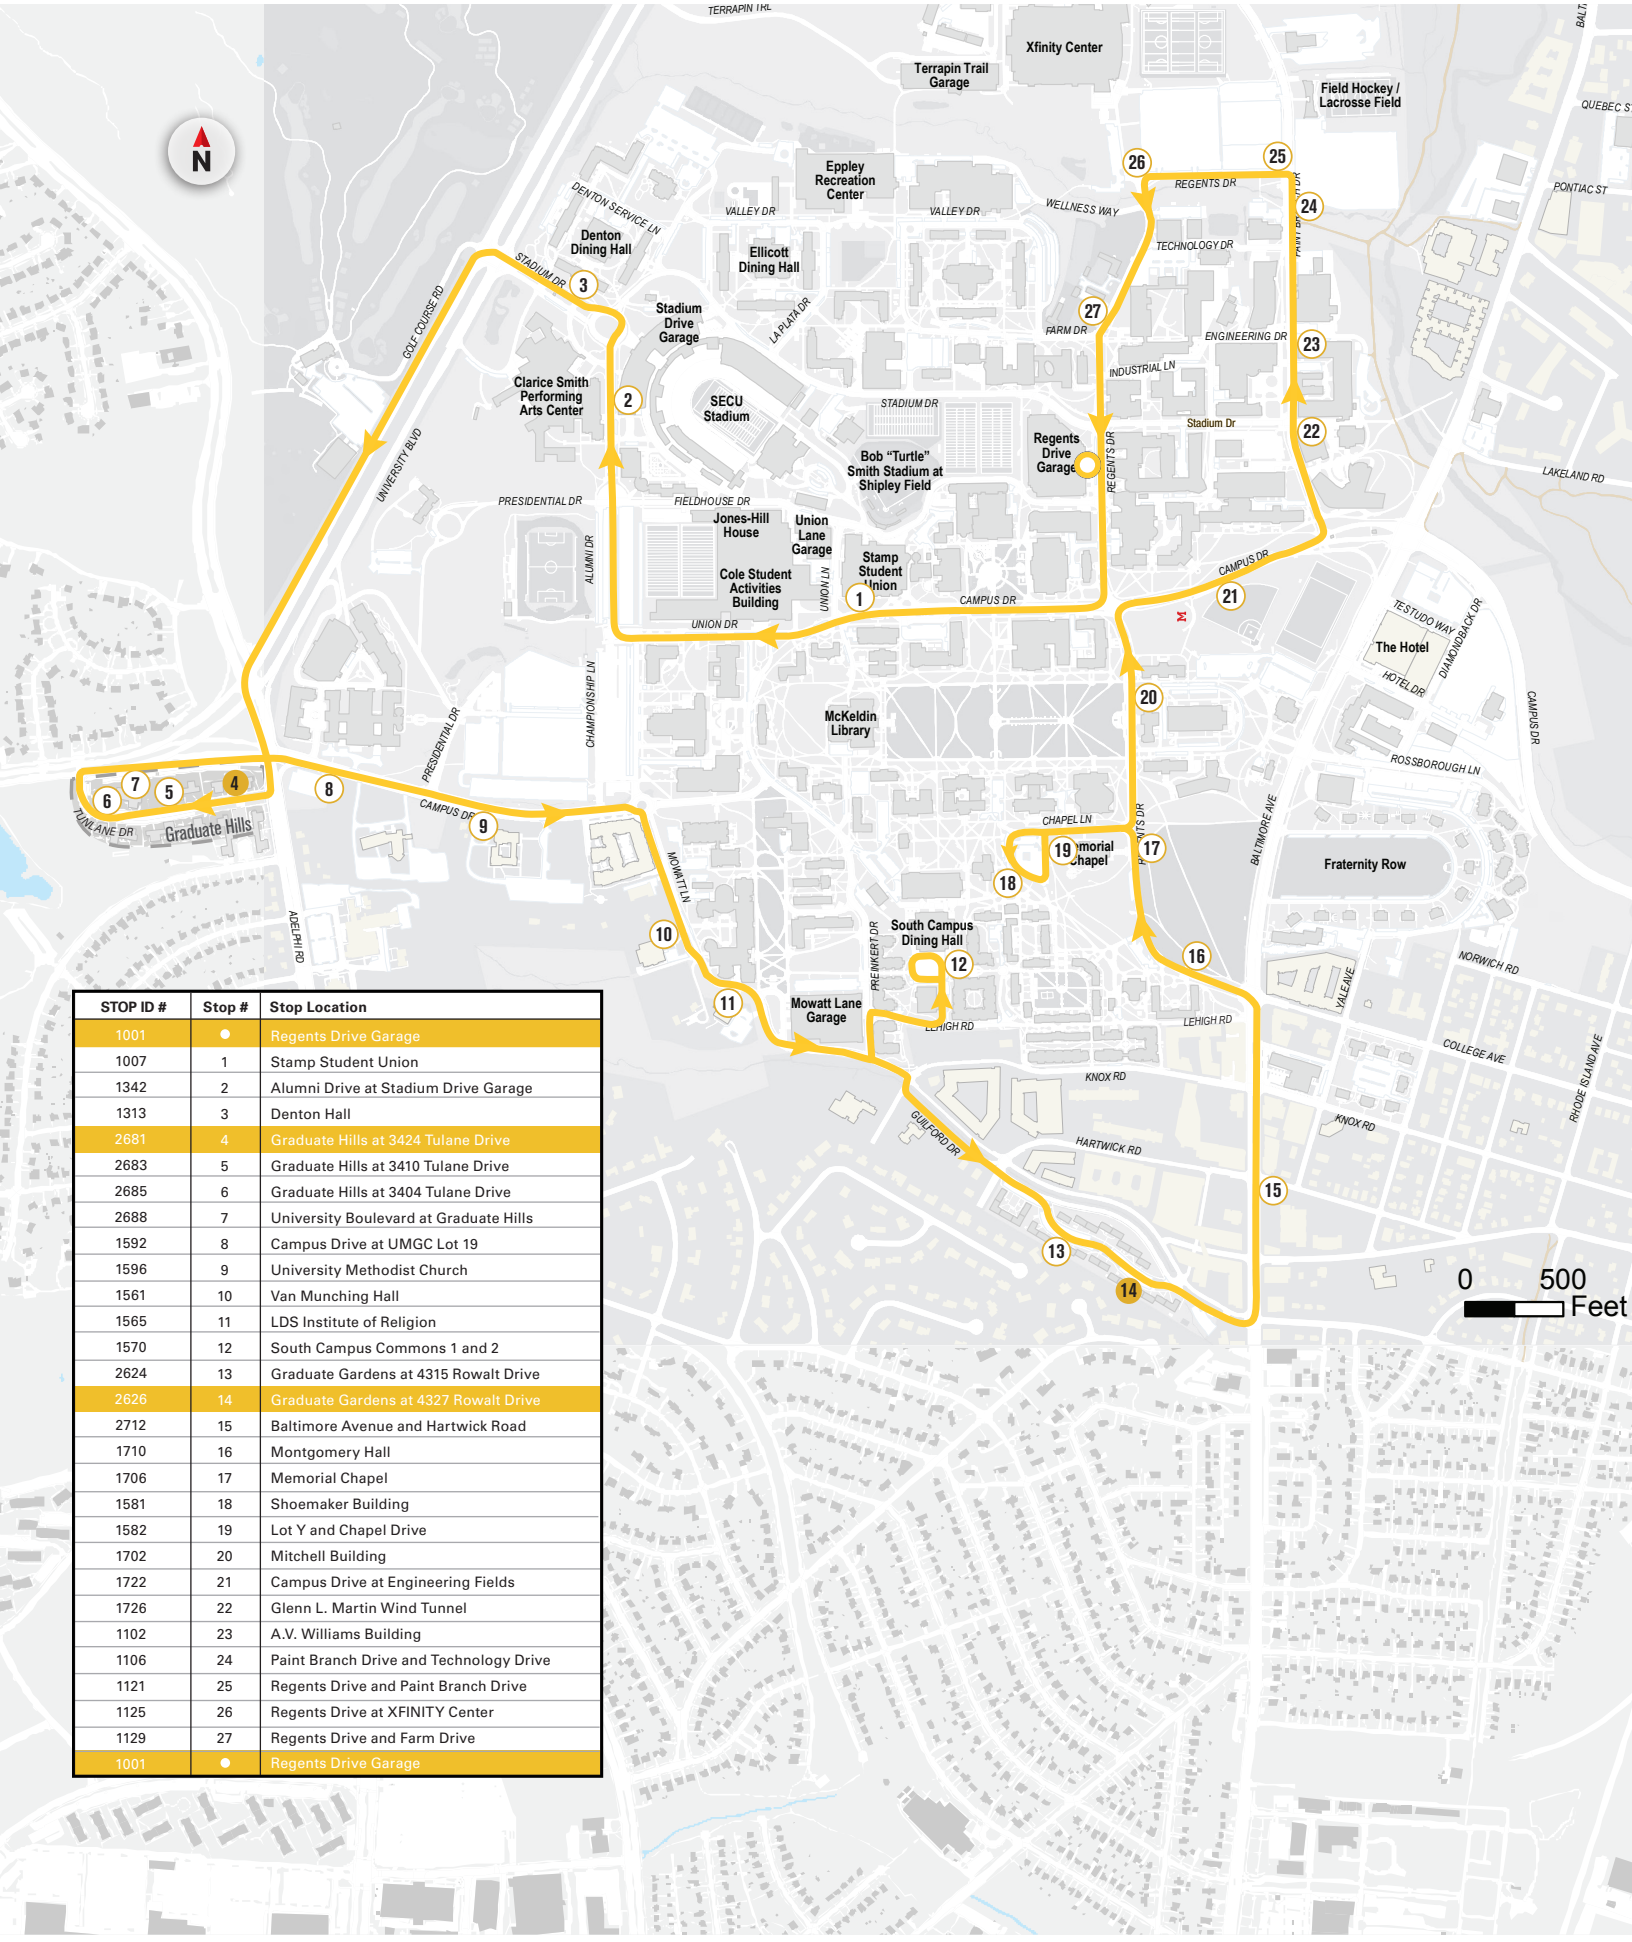

#### NITE RIDE

NITE Ride is a curb-to-curb evening service. Please use NITE Ride when the evening service routes are no longer in service or if your pick-up or destination is not on an evening service route. NITE Ride operates from 5:30 p.m. to 7:30 a.m. seven days a week during the fall and spring semesters. For quickest response, Request a NITE Ride through the Terp Ride app or call (301) 314-NITE (6483).

# 118 GOLD

STOP ID #	Stop #	Stop Location
1001	●	Regents Drive Garage
1007	1	Stamp Student Union
1342	2	Alumni Drive at Stadium Drive Garage
1313	3	Denton Hall
2681	4	Graduate Hills at 3424 Tulane Drive
2683	5	Graduate Hills at 3410 Tulane Drive
2685	6	Graduate Hills at 3404 Tulane Drive
2688	7	University Boulevard at Graduate Hills
1592	8	Campus Drive at UMGC Lot 19
1596	9	University Methodist Church
1561	10	Van Munching Hall
1565	11	LDS Institute of Religion
1570	12	South Campus Commons 1 and 2
2624	13	Graduate Gardens at 4315 Rowalt Drive
2626	14	Graduate Gardens at 4327 Rowalt Drive
2712	15	Baltimore Avenue and Hartwick Road
1710	16	Montgomery Hall
1706	17	Memorial Chapel
1581	18	Shoemaker Building
1582	19	Lot Y and Chapel Drive
1702	20	Mitchell Building
1722	21	Campus Drive at Engineering Fields
1726	22	Glenn L. Martin Wind Tunnel
1102	23	A.V. Williams Building
1106	24	Paint Branch Drive and Technology Drive
1121	25	Regents Drive and Paint Branch Drive
1125	26	Regents Drive at XFINITY Center
1129	27	Regents Drive and Farm Drive
1001	●	Regents Drive Garage