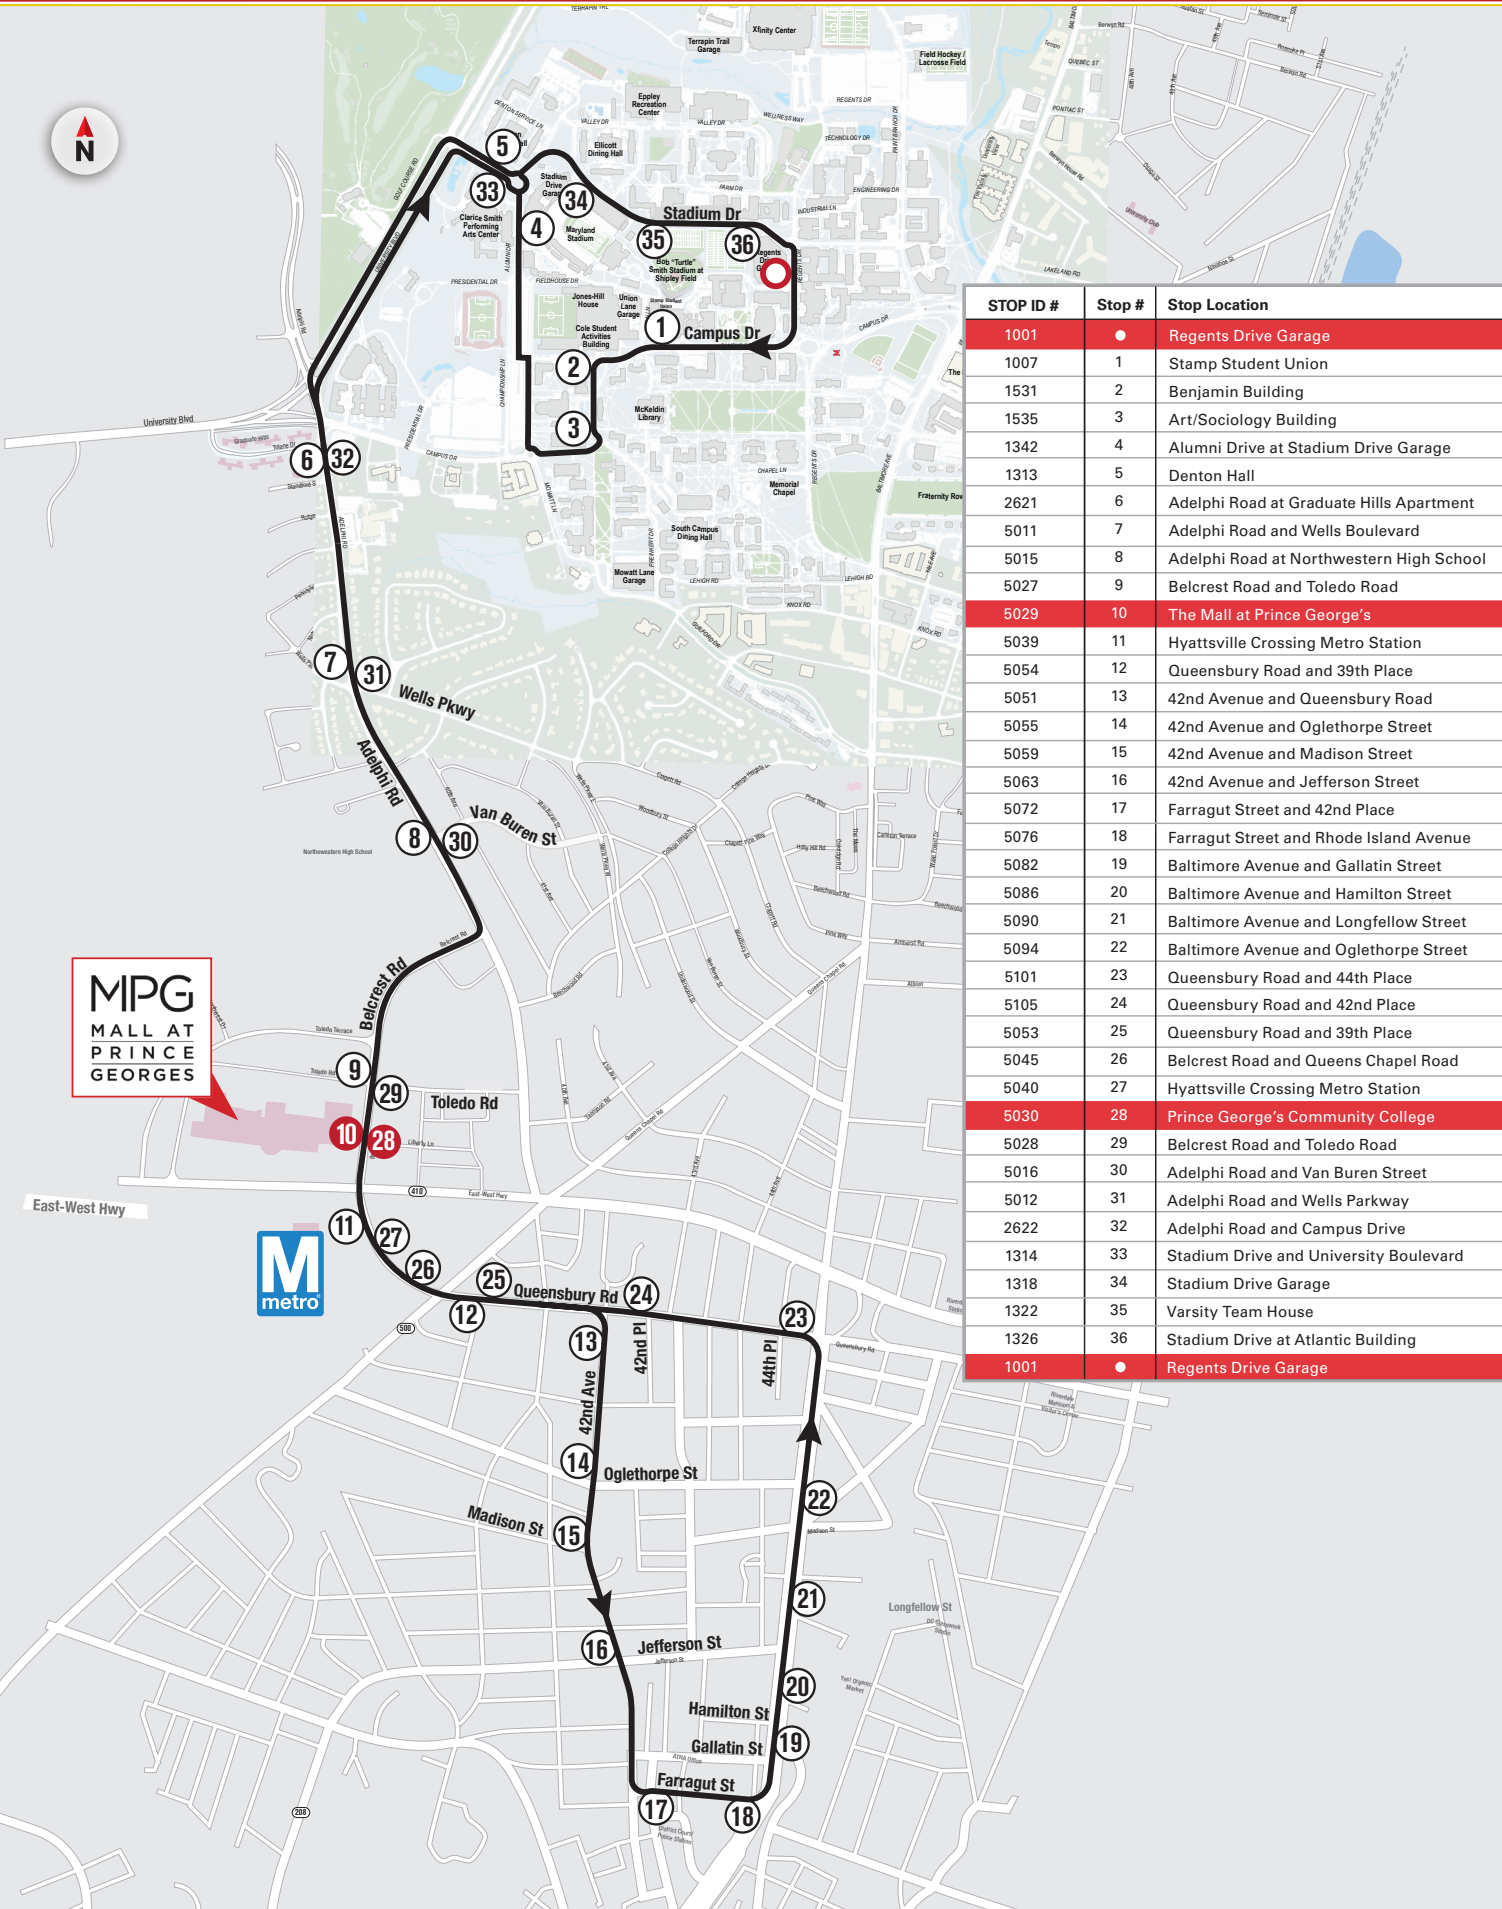

113 HYATTSVILLE

STOP ID #	Stop #	Stop Location
1001	●	Regents Drive Garage
1007	1	Stamp Student Union
1531	2	Benjamin Building
1535	3	Art/Sociology Building
1342	4	Alumni Drive at Stadium Drive Garage
1313	5	Denton Hall
2621	6	Adelphi Road at Graduate Hills Apartment
5011	7	Adelphi Road and Wells Boulevard
5015	8	Adelphi Road at Northwestern High School
5027	9	Belcrest Road and Toledo Road
5029	10	The Mall at Prince George's
5039	11	Hyattsville Crossing Metro Station
5054	12	Queensbury Road and 39th Place
5051	13	42nd Avenue and Queensbury Road
5055	14	42nd Avenue and Oglethorpe Street
5059	15	42nd Avenue and Madison Street
5063	16	42nd Avenue and Jefferson Street
5072	17	Farragut Street and 42nd Place
5076	18	Farragut Street and Rhode Island Avenue
5082	19	Baltimore Avenue and Gallatin Street
5086	20	Baltimore Avenue and Hamilton Street
5090	21	Baltimore Avenue and Longfellow Street
5094	22	Baltimore Avenue and Oglethorpe Street
5101	23	Queensbury Road and 44th Place
5105	24	Queensbury Road and 42nd Place
5053	25	Queensbury Road and 39th Place
5045	26	Belcrest Road and Queens Chapel Road
5040	27	Hyattsville Crossing Metro Station
5030	28	Prince George's Community College
5028	29	Belcrest Road and Toledo Road
5016	30	Adelphi Road and Van Buren Street
5012	31	Adelphi Road and Wells Parkway
2622	32	Adelphi Road and Campus Drive
1314	33	Stadium Drive and University Boulevard
1318	34	Stadium Drive Garage
1322	35	Varsity Team House
1326	36	Stadium Drive at Atlantic Building
1001	●	Regents Drive Garage