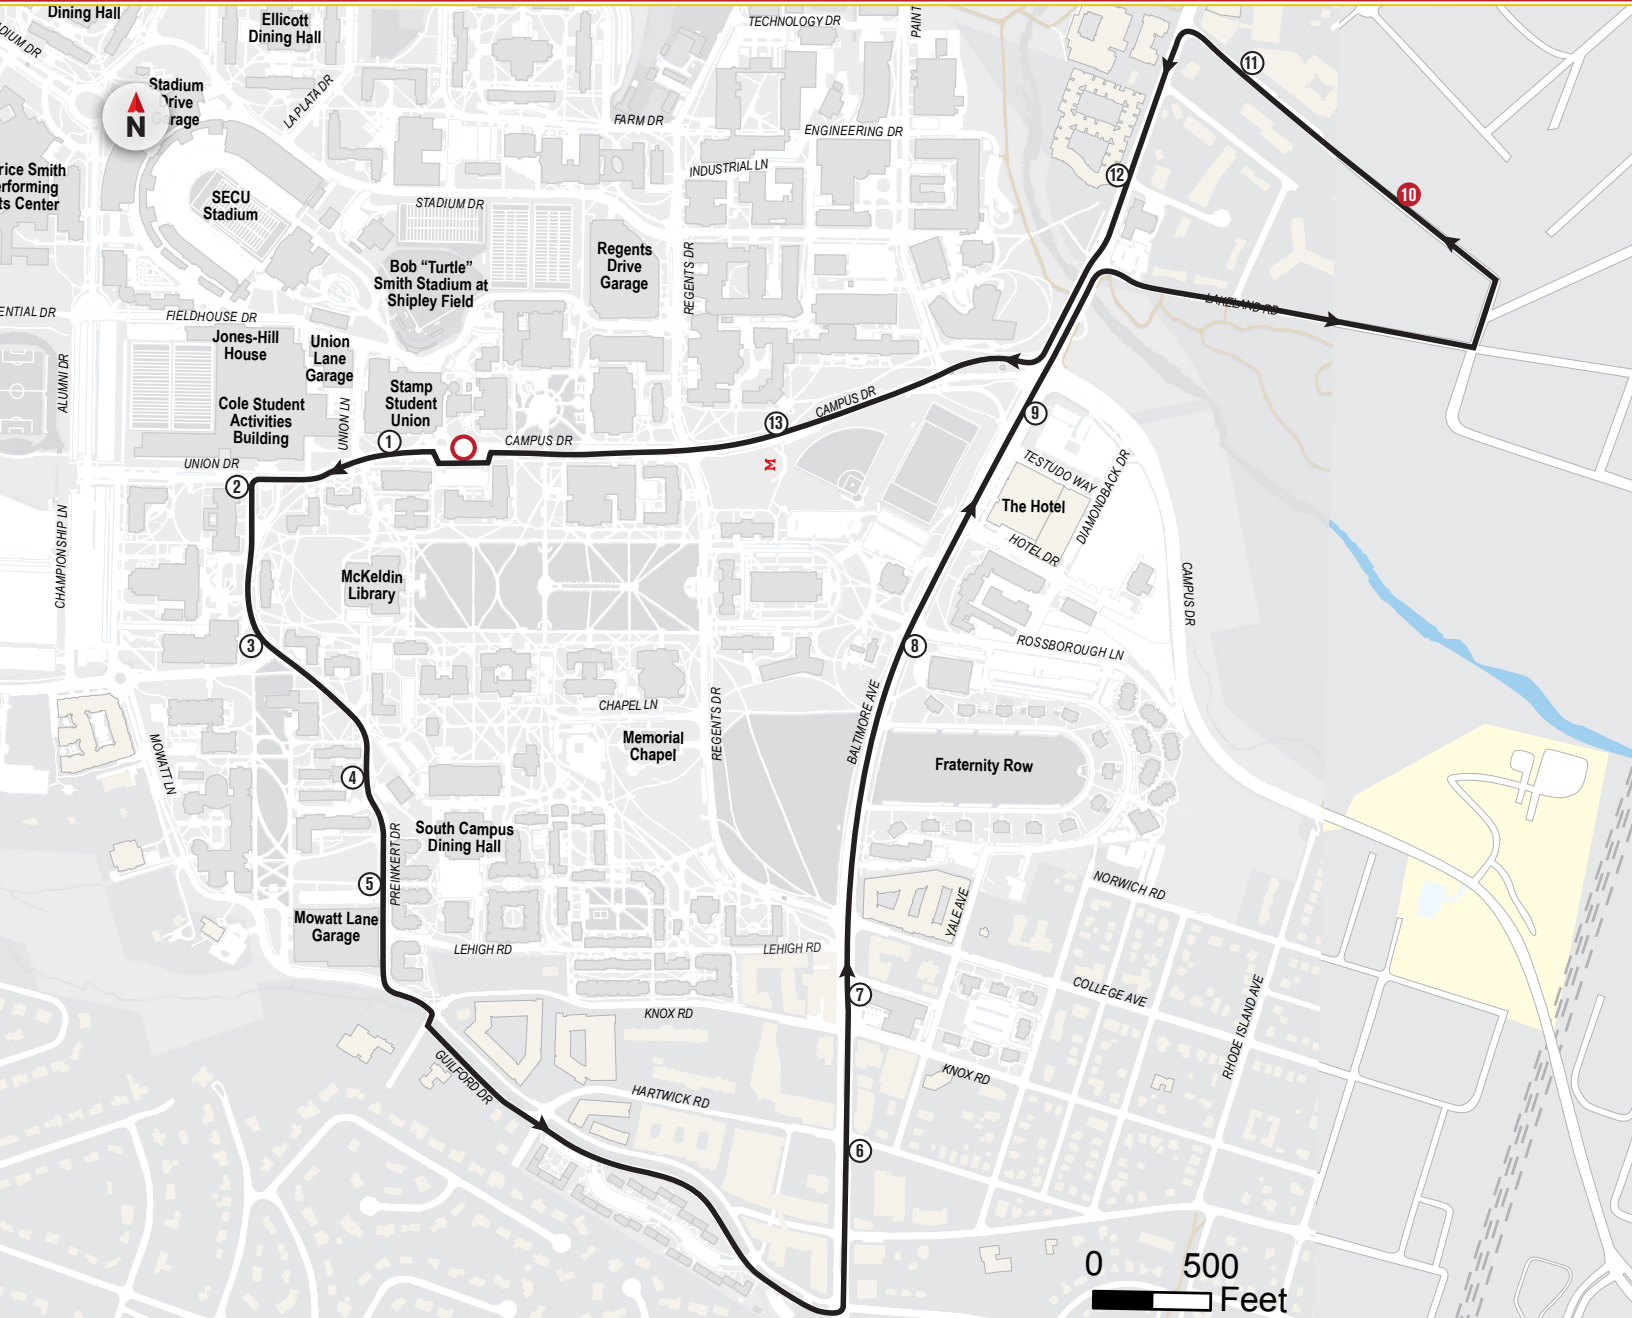

NITE RIDE

NITE Ride is a curb-to-curb evening service. Please use NITE Ride when the evening service routes are no longer in service or if your pick-up or destination is not on an evening service route. NITE Ride operates from 5:30 p.m. to 7:30 a.m. seven days a week during the fall and spring semesters. For quickest response, Request a NITE Ride through the Terp Ride app or call (301) 314-NITE (6483).

CONTACT INFORMATION: For immediate assistance: 301.314.2255 Public Relations: 301.314.0183 NITE Ride: 301.314.6483

TRANSPORTATION SERVICES

Shuttle-UM

www.transportation.umd.edu

132 THE VARSITY

STOP ID #	Stop #	Stop Location
1005	●	Stamp Student Union - Lot HP
1007	1	Stamp Student Union
1531	2	Benjamin Building
1535	3	Art/Sociology Building
1539	4	Wicomico Hall
1543	5	Preinkert Drive at Lot MV
2712	6	Baltimore Avenue and Hartwick Road
2714	7	Baltimore Avenue and Knox Road
2636	8	Ritchie Coliseum
2632	9	Baltimore Avenue at The Hotel
2449	10	University Club Apartments
2445	11	The Alloy
2441	12	Baltimore Avenue at The Varsity
1721	13	Campus Drive at Math Building
1005	●	Stamp Student Union - Lot HP