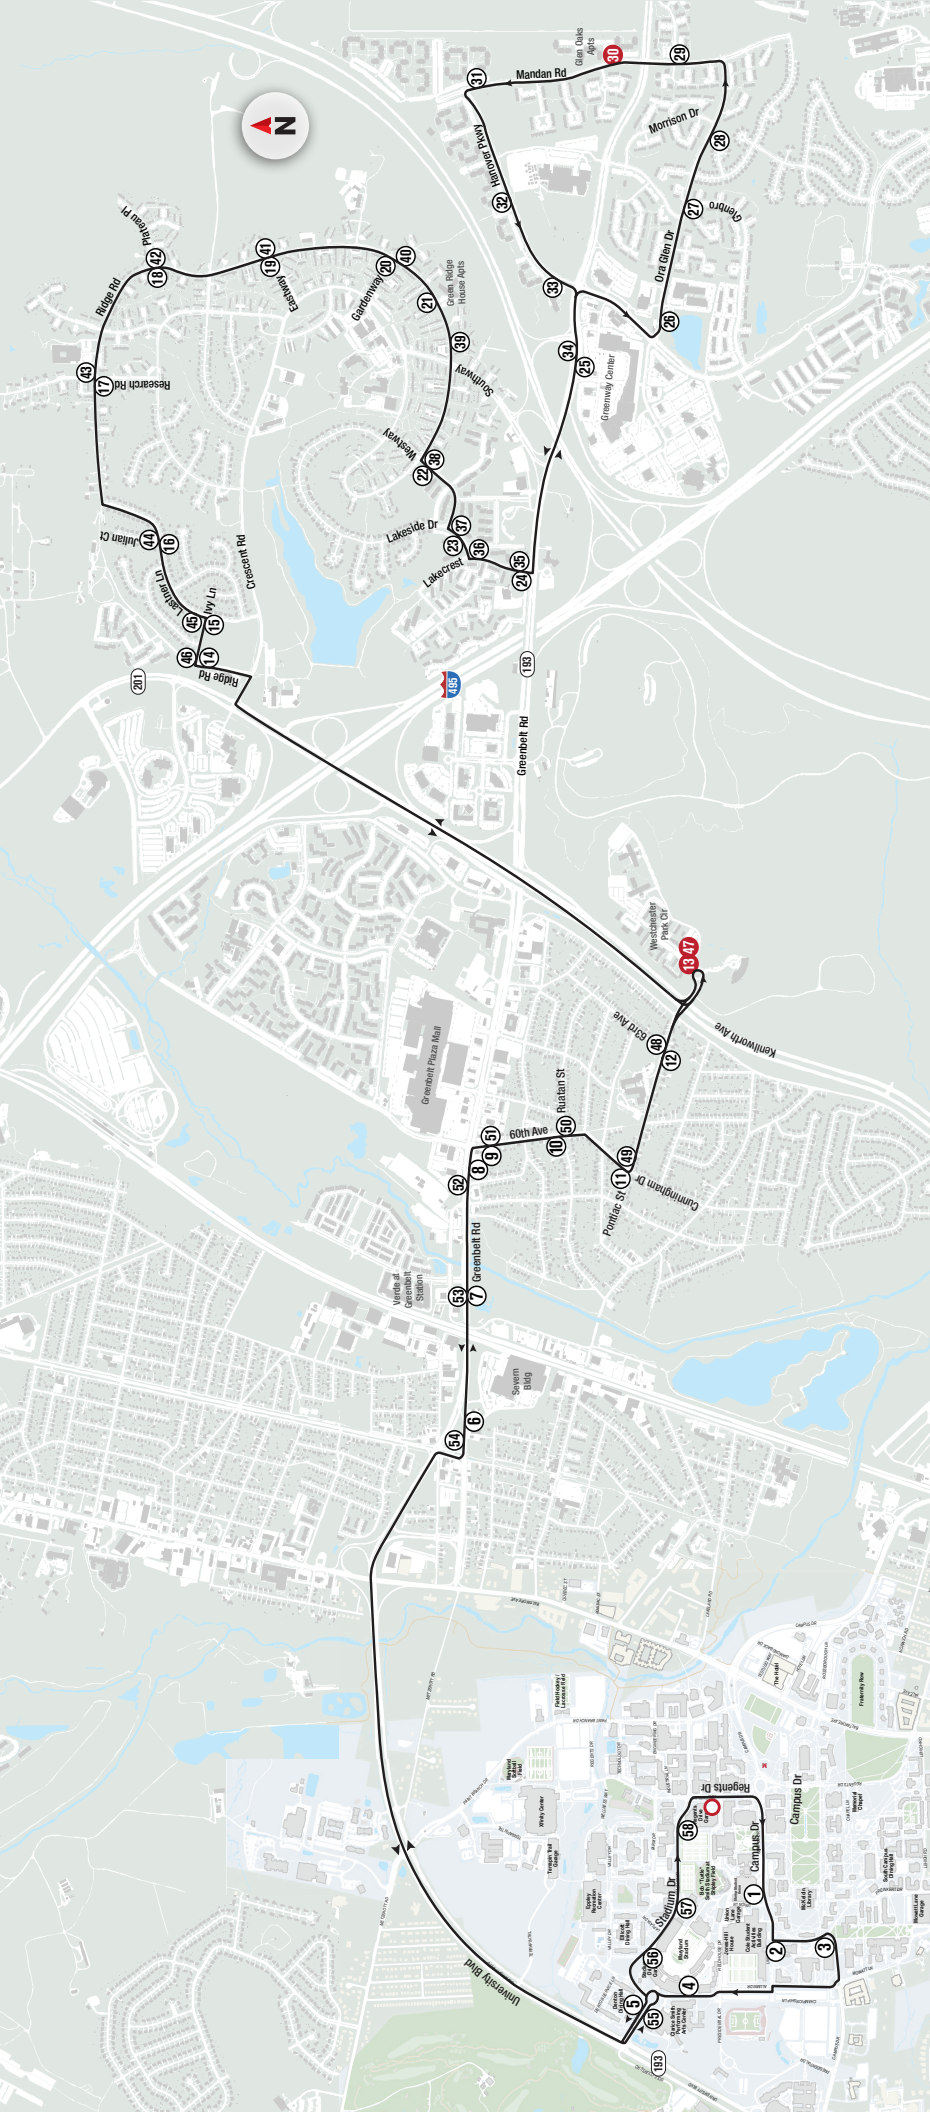

CONTACT INFORMATION: For immediate assistance: 301.314.2255 Public Relations: 301.314.0183 NITE Ride: 301.314.6483

TRANSPORTATION SERVICES

Shuttle-UM

www.transportation.umd.edu

STOP ID #	Stop #	Stop Location	STOP ID #	Stop #	Stop Location	STOP ID #	Stop #	Stop Location
1001	●	Regents Drive Garage	3283	20	Ridge Road and Gardenway	3284	40	Ridge Road and Gardenway
1007	1	Stamp Student Union	3287	21	Ridge Road at Green Ridge House Apartments	3280	41	Ridge Road and Eastway
1531	2	Benjamin Building	3291	22	Westway and Ridge Road	3276	42	Ridge Road and Plateau Place
1535	3	Art/Sociology/Building	3295	23	Lakeside Drive and Westway	3269	43	Ridge Road and Research Road
1342	4	Alumni Drive at Stadium Drive	3303	24	Lakecrest Drive and Greenbelt Road	3265	44	Lastner Lane and Julian Court
1313	5	Denton Hall	3307	25	Greenbelt Road at Greenway Center	3261	45	Lastner Lane and Ivy Lane
2156	6	Greenbelt Road at Severn Building	3314	26	Ora Glen Drive and Hanover Parkway	3257	46	Ivy Lane and Ridge Road
3212	7	Greenbelt Road and Greenbelt Station Parkway	3318	27	Ora Glen Drive and Greenbrook Drive	3250	47	Westchester Park Circle
3216	8	Greenbelt Road and 60th Avenue	3322	28	Ora Glen Drive and Morrison Drive	3241	48	Pontiac Street and Cunningham Drive
3221	9	60th Avenue and Greenbelt Road	3326	29	Mandan Road and Canning Terrace	3233	49	Pontiac Street and Ruatan Street
3225	10	60th Avenue and Ruatan Street	3330	30	Mandan Road at Glen Oaks Apartment	3226	50	60th Avenue and Greenbelt Road
3231	11	Cunningham Drive and Pontiac Street	3334	31	Mandan Road and Hanover Parkway	3222	51	60th Avenue and Greenbelt Road
3242	12	Pontiac Street and 63rd Avenue	3337	32	Hanover Parkway at Eleanor Roosevelt High School	3215	52	Greenbelt Road and Branchville Road
3250	13	Westchester Park Circle	3341	33	Hanover Parkway and Greenbelt Road	3211	53	Greenbelt Road and Greenbelt Station Parkway
3258	14	Ridge Road and Ivy Lane	3308	34	Greenbelt Road at Greenway Center	2155	54	Greenbelt Road at Severn Building
3262	15	Ivy Lane and Lastner Lane	3304	35	Lakecrest Drive and Greenbelt Road	1314	55	Stadium Drive and University Boulevard
3266	16	Lastner Lane and Julian Court	3298	36	Lakecrest Drive and Lakeside Drive	1318	56	Stadium Drive Garage
3270	17	Ridge Road and Research Road	3296	37	Lakeside Drive and Westway	1322	57	Varsity Team House
3275	18	Ridge Road and Plateau Place	3292	38	Westway and Ridge Road	1326	58	Stadium Drive at Atlantic Building
3279	19	Ridge Road and Eastway	3288	39	Ridge Road and Southway	1001	●	Regents Drive Garage