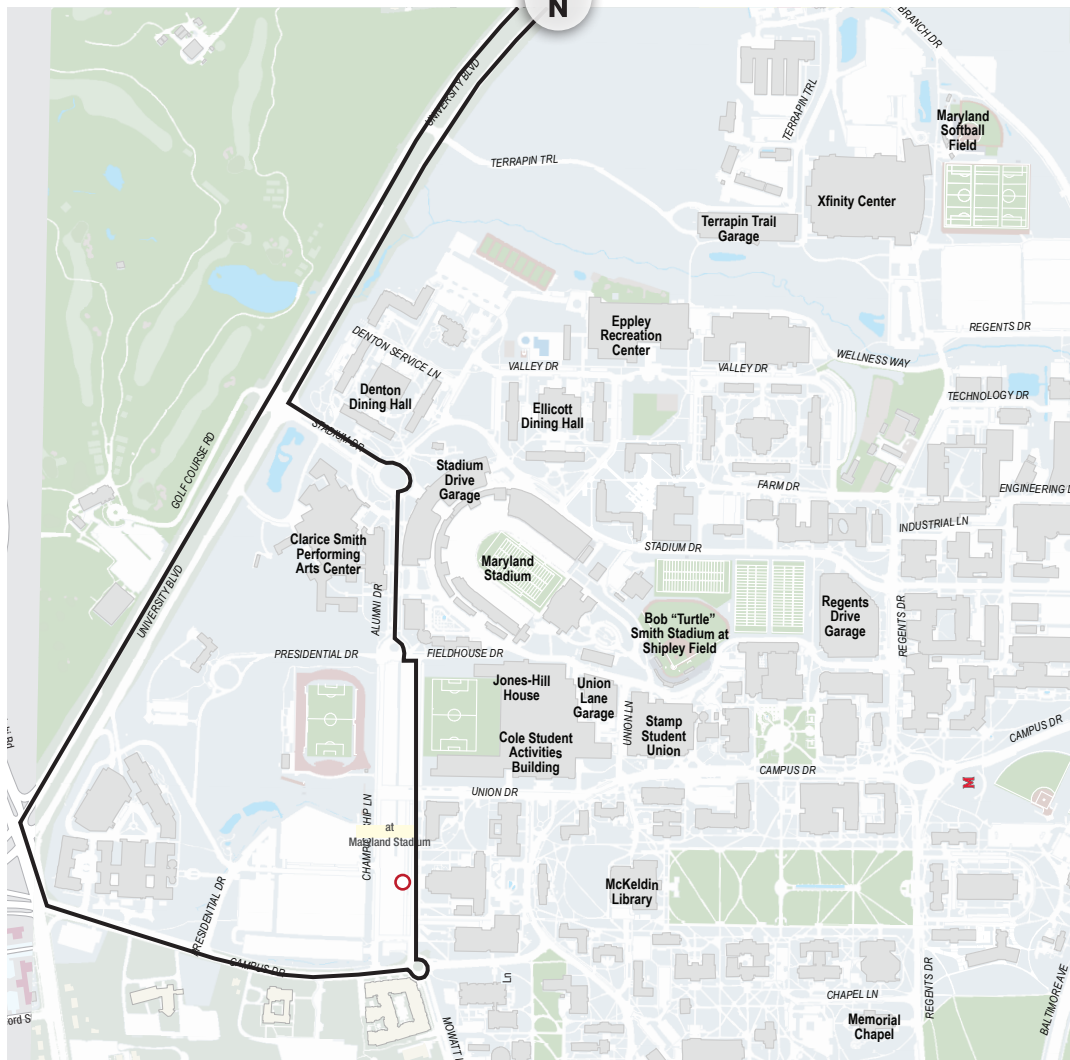

142 COLUMBIA PARK & RIDE

STOP ID #	Stop #	Stop Location
1542	●	Alumni Drive at Tawes Hall
3999	1	Broken Land Park & Ride East Lot
1542	●	Alumni Drive at Tawes Hall