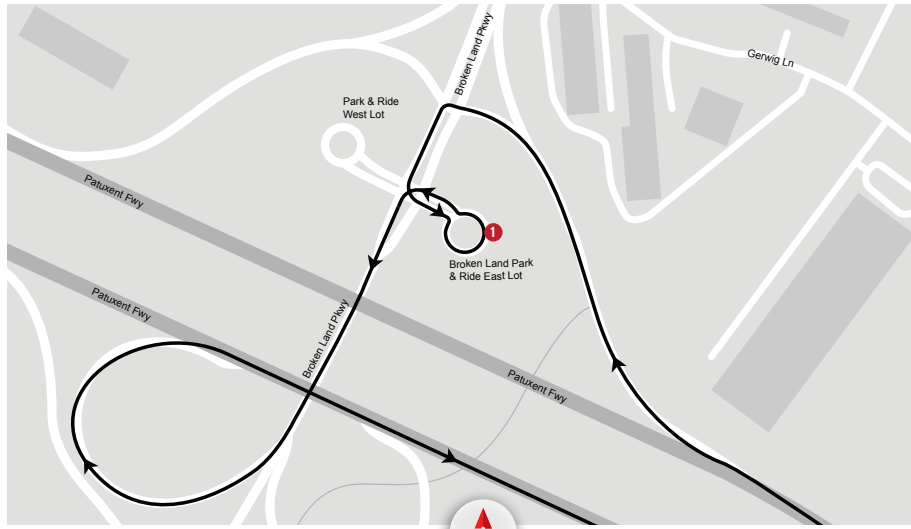

142 COLUMBIA PARK & RIDE

142 Saturday Schedule

DEPART	SATURDAY		ARRIVE
ALUMNI DRIVE AT TAWES HALL	BROKEN LAND PARK & RIDE EAST LOT	ALUMNI DRIVE AT TAWES HALL	
●	#1	●	
AM SERVICE			
-	8:45	9:30	
SERVICE CEASES UNTIL TIMES BELOW			
PM SERVICE			
1:15	2:00	2:45	
SERVICE CEASES UNTIL TIMES BELOW			
9:15	9:55*	-	

NITE RIDE

NITE Ride is a curb-to-curb evening service. Please use NITE Ride when the evening service routes are no longer in service or if your pick-up or destination is not on an evening service route. NITE Ride operates from 5:30 p.m. to 7:30 a.m. seven days a week during the fall and spring semesters. For quickest response, Request a NITE Ride through the Terp Ride app or call (301) 314-NITE (6483).

CONTACT INFORMATION: For immediate assistance: 301.314.2255 Public Relations: 301.314.0183 NITE Ride: 301.314.6483

TRANSPORTATION SERVICES

Shuttle-UM

www.transportation.umd.edu

142 COLUMBIA PARK & RIDE

STOP ID #	Stop #	Stop Location
1542	●	Alumni Drive at Tawes Hall
3999	1	Broken Land Park & Ride East Lot
1542	●	Alumni Drive at Tawes Hall