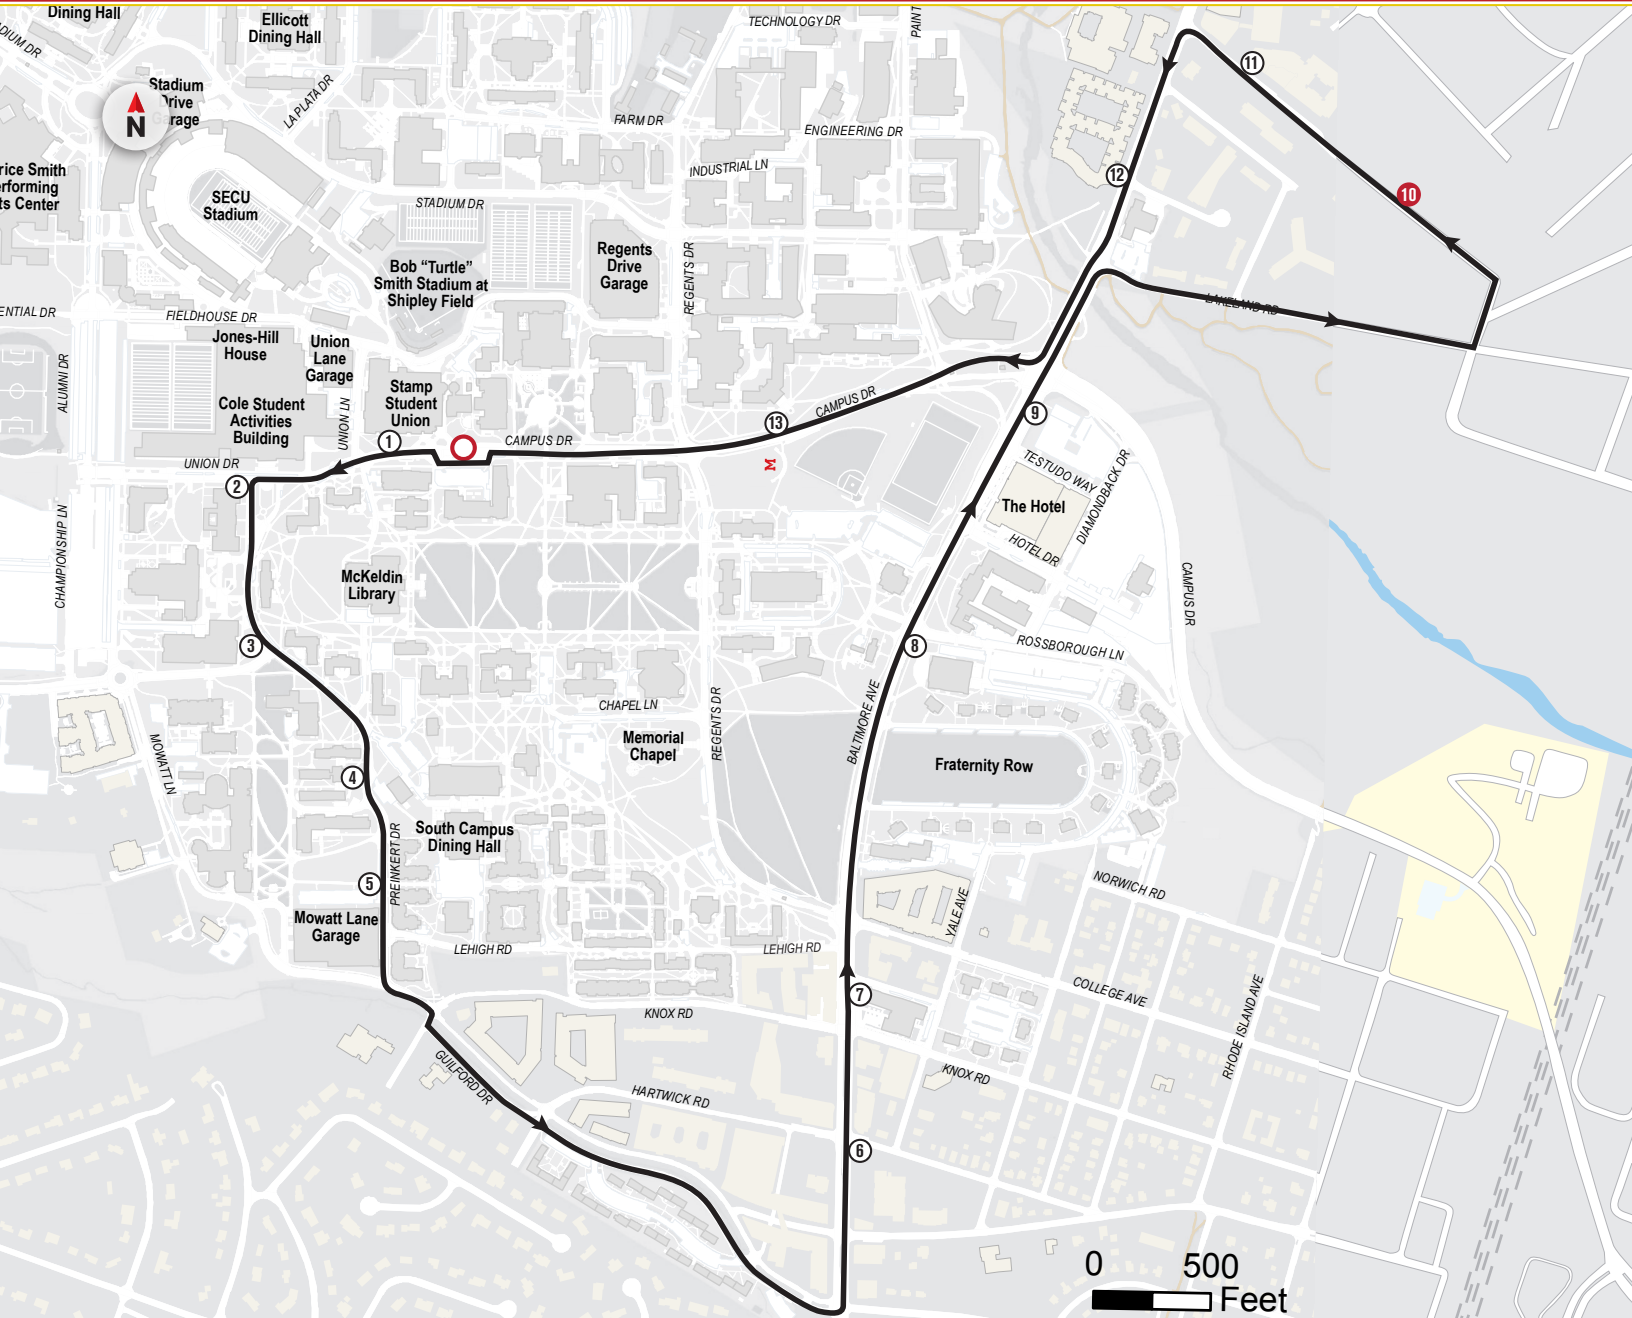

dotsUMD.fyi/terp-ride-app10

DEPART	MON – FRI	ARRIVE
STAMP STUDENT UNION - LOT HP	UNIVERSITY CLUB APARTMENTS	STAMP STUDENT UNION - LOT HP
●	#10	●
AM SERVICE		
7:15	7:31	7:45
7:15 AM-11:55 AM BUSES ARRIVE EVERY 10 MINUTES		
11:55	12:11	12:25
PM SERVICE		
12:05	12:21	12:35
12:05 PM-4:55 PM BUSES ARRIVE EVERY 10 MINUTES		
4:55	5:11	5:25
5:15	5:31	5:45

Operates Monday – Friday during the Fall and Spring semesters when the University is open.

Effective January 21

WALKING ESCORT SERVICE	ADA ACCESSIBLE	NITE RIDE
If you plan to travel a short distance, walking escorts are available through the Department of Public Safety. Call (301) 405-3555 to request an escort.	Our services are ADA accessible. If you require a bus with a wheelchair lift, please call (301) 314-2255 to make arrangements.	NITE Ride is a curb-to-curb evening service. Please use NITE Ride when the evening service routes are no longer in service or if your pick-up or destination is not on an evening service route. NITE Ride operates from 5:30 p.m. to 7:30 a.m. seven days a week during the fall and spring semesters. For quickest response, Request a NITE Ride through the Terp Ride app or call (301) 314-NITE (6483).
CONTACT INFORMATION: For immediate assistance: 301.314.2255 Public Relations: 301.314.0183 NITE Ride: 301.314.6483		

132 THE VARSITY

STOP ID #	Stop #	Stop Location
1005	●	Stamp Student Union - Lot HP
1007	1	Stamp Student Union
1531	2	Benjamin Building
1535	3	Art/Sociology Building
1539	4	Wicomico Hall
1543	5	Preinkert Drive at Lot MV
2712	6	Baltimore Avenue and Hartwick Road
2714	7	Baltimore Avenue and Knox Road
2636	8	Ritchie Coliseum
2632	9	Baltimore Avenue at The Hotel
2449	10	University Club Apartments
2445	11	The Alloy
2441	12	Baltimore Avenue at The Varsity
1721	13	Campus Drive at Math Building
1005	●	Stamp Student Union - Lot HP