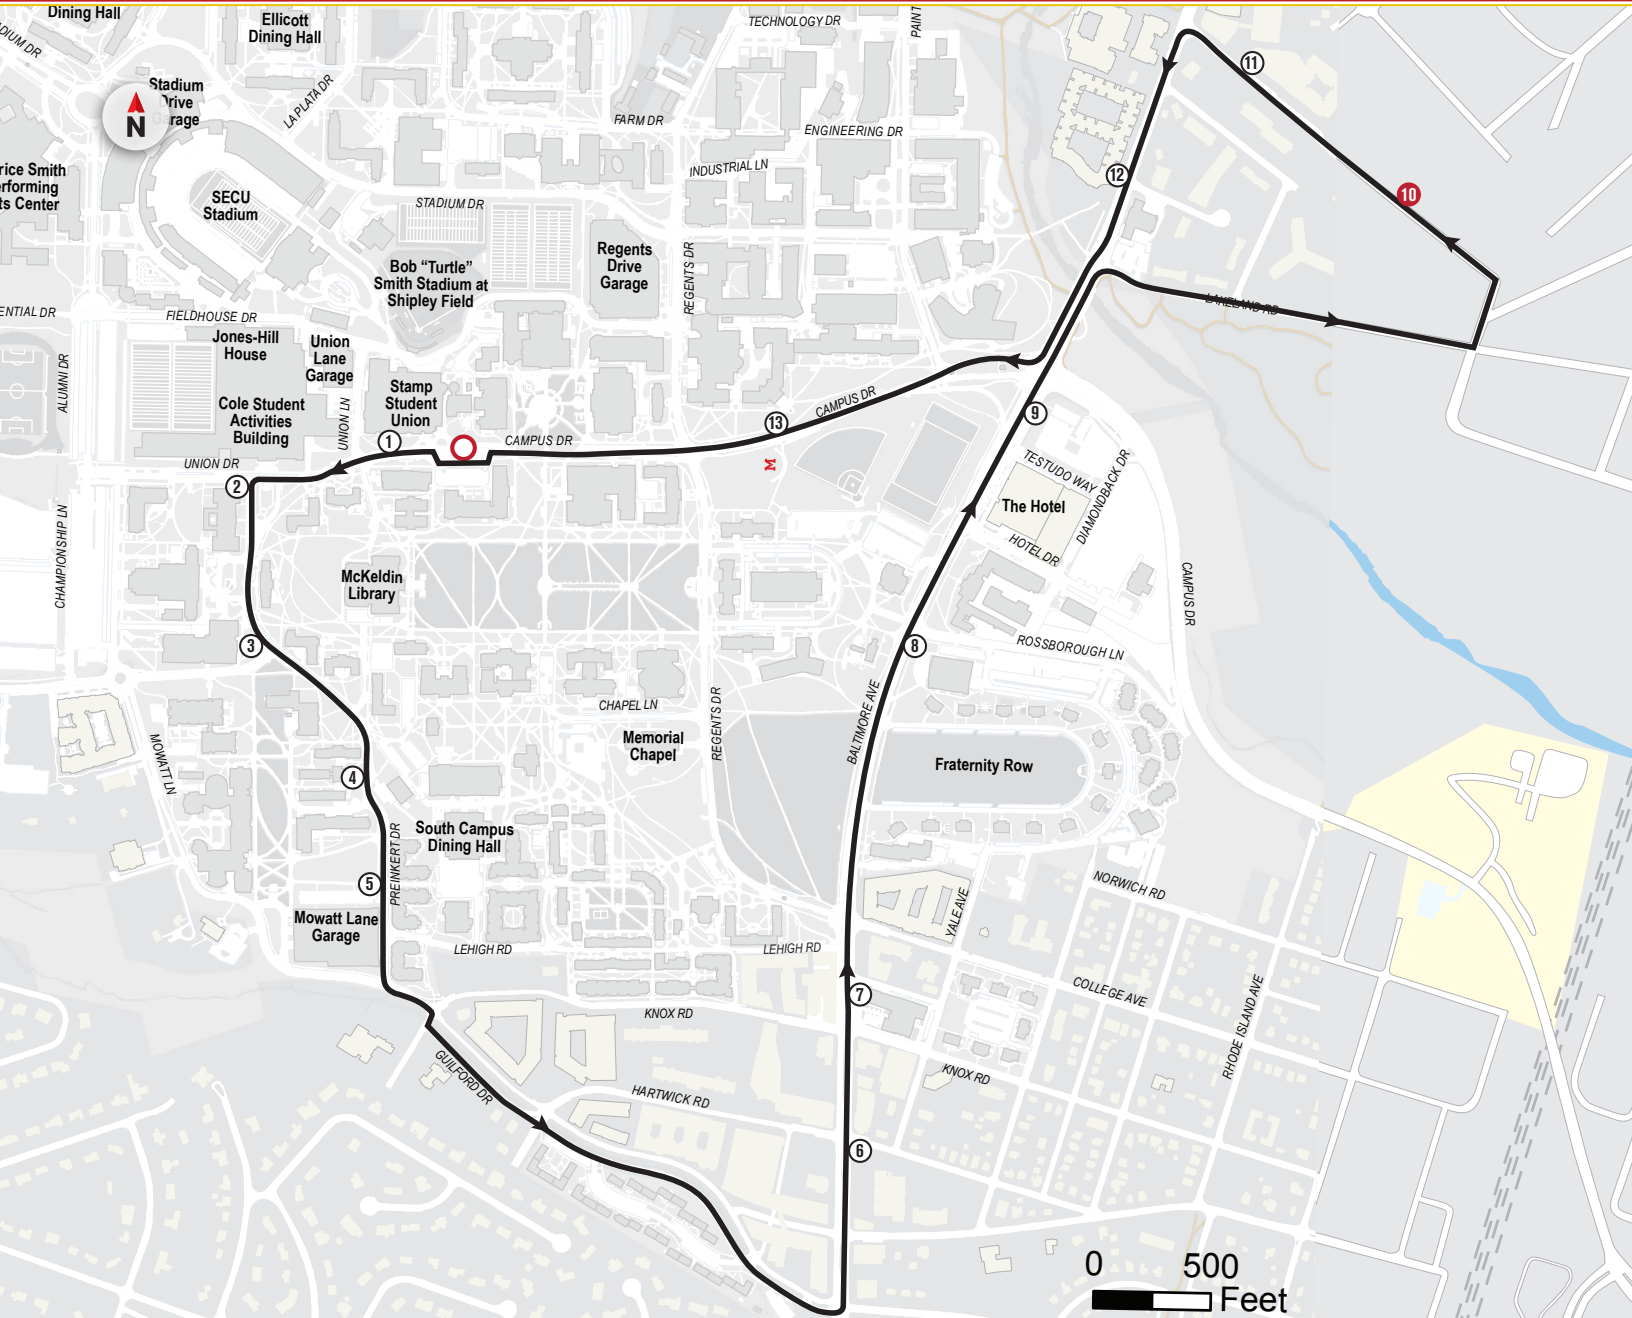

NITE RIDE

NITE Ride is a curb-to-curb evening service. Please use NITE Ride when the evening service routes are no longer in service or if your pick-up or destination is not on an evening service route. NITE Ride operates from 5:30 p.m. to 7:30 a.m. seven days a week during the fall and spring semesters. For quickest response, Request a NITE Ride through the Terp Ride app or call (301) 314-NITE (6483).

CONTACT INFORMATION: For immediate assistance: 301.314.2255 Public Relations: 301.314.0183 NITE Ride: 301.314.6483

TRANSPORTATION SERVICES

Shuttle-UM

www.transportation.umd.edu

132 THE VARSITY

STOP ID #	Stop #	Stop Location
1005	●	Stamp Student Union - Lot HP
1007	1	Stamp Student Union
1531	2	Benjamin Building
1535	3	Art/Sociology Building
1539	4	Wicomico Hall
1543	5	Preinkert Drive at Lot MV
2712	6	Baltimore Avenue and Hartwick Road
2714	7	Baltimore Avenue and Knox Road
2636	8	Ritchie Coliseum
2632	9	Baltimore Avenue at The Hotel
2449	10	University Club Apartments
2445	11	The Alloy
2441	12	Baltimore Avenue at The Varsity
1721	13	Campus Drive at M-Circle
1005	●	Stamp Student Union - Lot HP