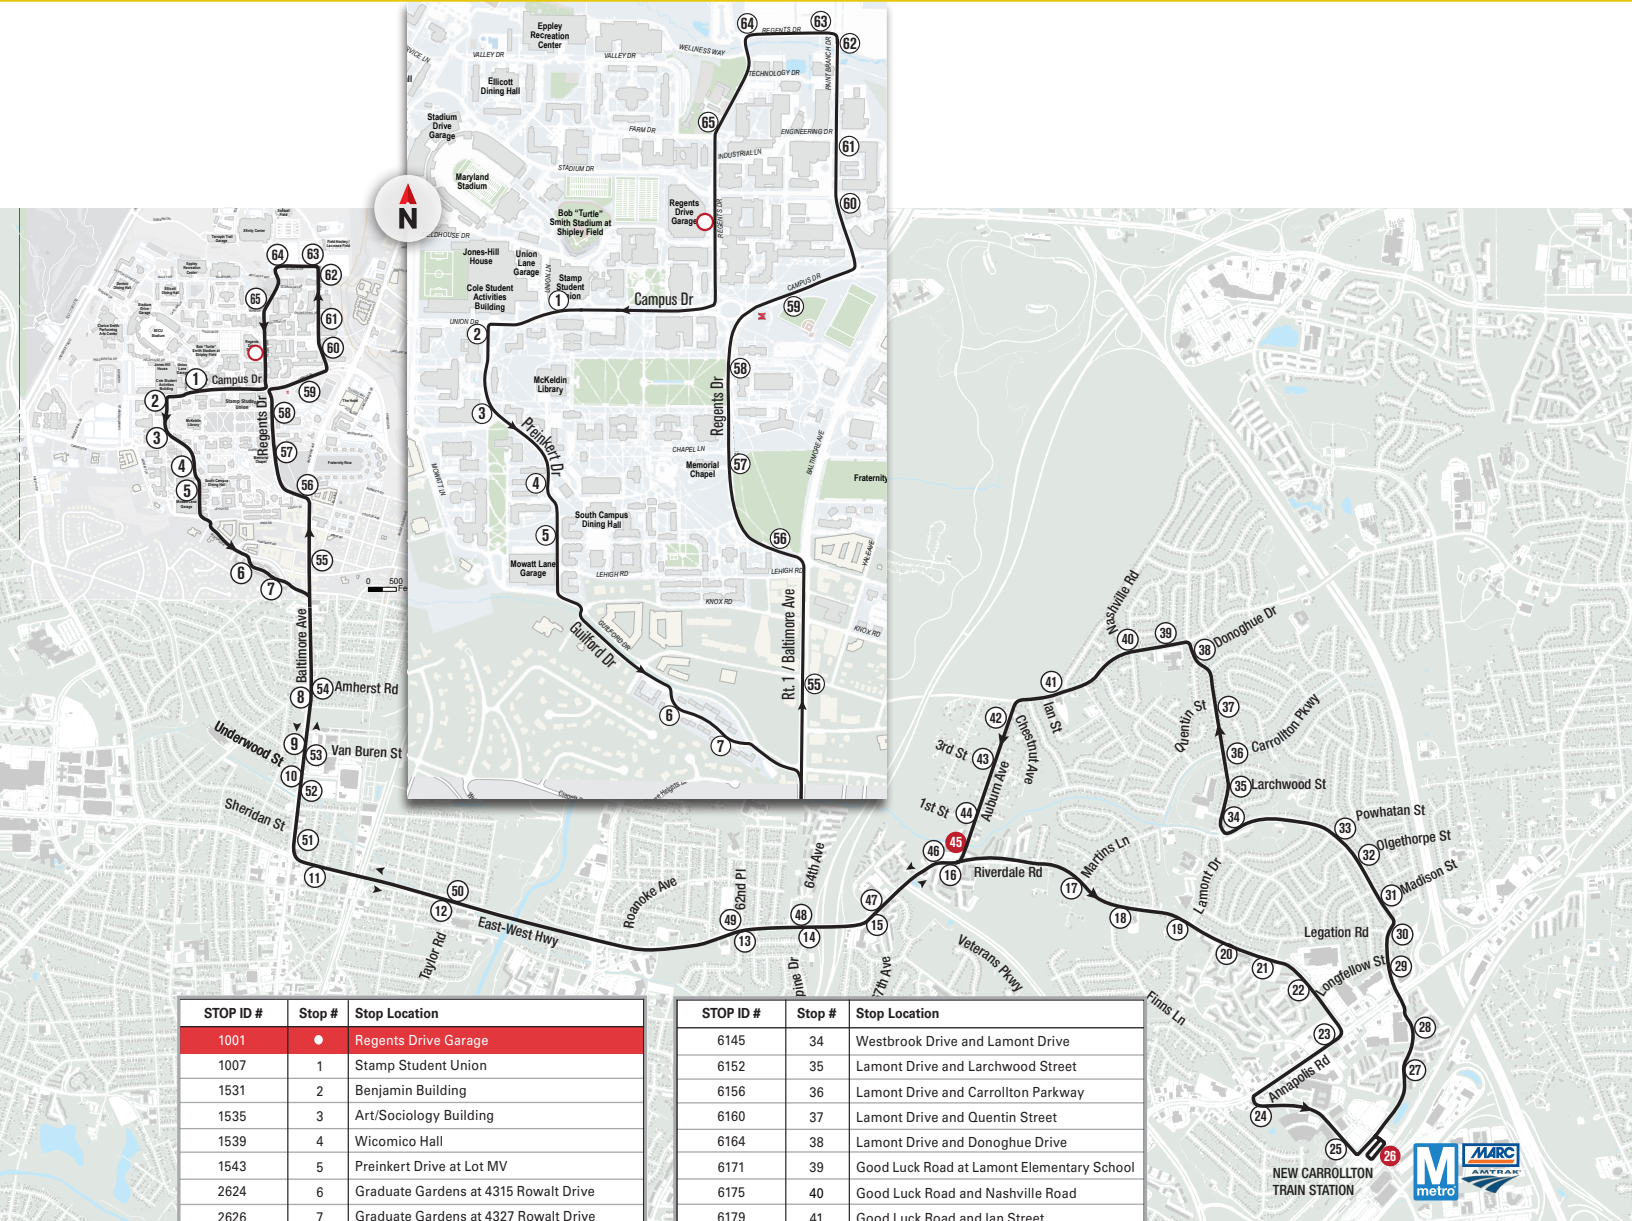

126 NEW CARROLLTON

STOP ID #	Stop #	Stop Location
1001	●	Regents Drive Garage
1007	1	Stamp Student Union
1531	2	Benjamin Building
1535	3	Art/Sociology Building
1539	4	Wicomico Hall
1543	5	Preinkert Drive at Lot MV
2624	6	Graduate Gardens at 4315 Rowalt Drive
2626	7	Graduate Gardens at 4327 Rowalt Drive
5211	8	Baltimore Avenue at University Park Town Hall
5215	9	Baltimore Avenue at Riverdale Park Station
5219	10	Baltimore Avenue and Underwood Street
6012	11	East-West Highway and West Beale Circle
6022	12	East-West Highway and Taylor Road
6032	13	Riverdale Road and 63rd Avenue
6036	14	Riverdale Road and Eastpine Drive
6040	15	Riverdale Road and 67th Avenue
6044	16	Riverdale Road and Auburn Avenue
6048	17	Riverdale Road and Martins Lane
6052	18	Riverdale Road and Finns Lane
6056	19	Riverdale Road and Lamont Drive
6060	20	Riverdale Road at Fountain Club Apartments
6064	21	Riverdale Road and Mahoney Drive
6068	22	Riverdale Road at Heritage Square Apartments
6072	23	Annapolis Road and Riverdale Road
6082	24	Harkins Road and Annapolis Road
6090	25	Harkins Road and Ellin Road
6100	26	New Carrollton Metro Station - Bay T6
6112	27	85th Avenue at Lenox Court Apartments
6116	28	85th Avenue at Carrollton Manor Apartments
6120	29	85th Avenue and Longfellow Street
6124	30	85th Avenue and Legation Street
6132	31	Westbrook Drive and Madison Street
6136	32	Westbrook Drive and Oglethorpe Street
6140	33	Westbrook Drive and Powhatan Street

STOP ID #	Stop #	Stop Location
6145	34	Westbrook Drive and Lamont Drive
6152	35	Lamont Drive and Larchwood Street
6156	36	Lamont Drive and Carrollton Parkway
6160	37	Lamont Drive and Quentin Street
6164	38	Lamont Drive and Donoghue Drive
6171	39	Good Luck Road at Lamont Elementary School
6175	40	Good Luck Road and Nashville Road
6179	41	Good Luck Road and Ian Street
6191	42	Auburn Avenue and Chestnut Avenue
6193	43	Auburn Avenue and 3rd Street
6195	44	Auburn Avenue and 1st Street
6197	45	Auburn Avenue and Riverdale Road
6043	46	Riverdale Road at Wildercroft Shopping Center
6039	47	Riverdale Road and 67th Court
6035	48	Riverdale Road and 64th Avenue
6031	49	Riverdale Road and 62nd Place
6021	50	East-West Highway and Taylor Road
5224	51	Baltimore Avenue and Sheridan Street
5220	52	Baltimore Avenue at National Guard Armory
5216	53	Baltimore Avenue at Riverdale Park Station
5212	54	Baltimore Avenue and Amherst Road
2712	55	Baltimore Avenue and Hartwick Road
1710	56	Montgomery Hall
1706	57	Memorial Chapel
1702	58	Mitchel Building
1722	59	Campus Drive at Math Slip
1726	60	Glenn L. Martin Wind Tunnel
1102	61	A.V. Williams Building
1106	62	Paint Branch Drive and Technology Drive
1121	63	Regents Drive and Paint Branch Drive
1125	64	Regents Drive at XFINITY Center
1129	65	Regents Drive and Farm Drive
1001	●	Regents Drive Garage

NEW CARROLLTON TRAIN STATION