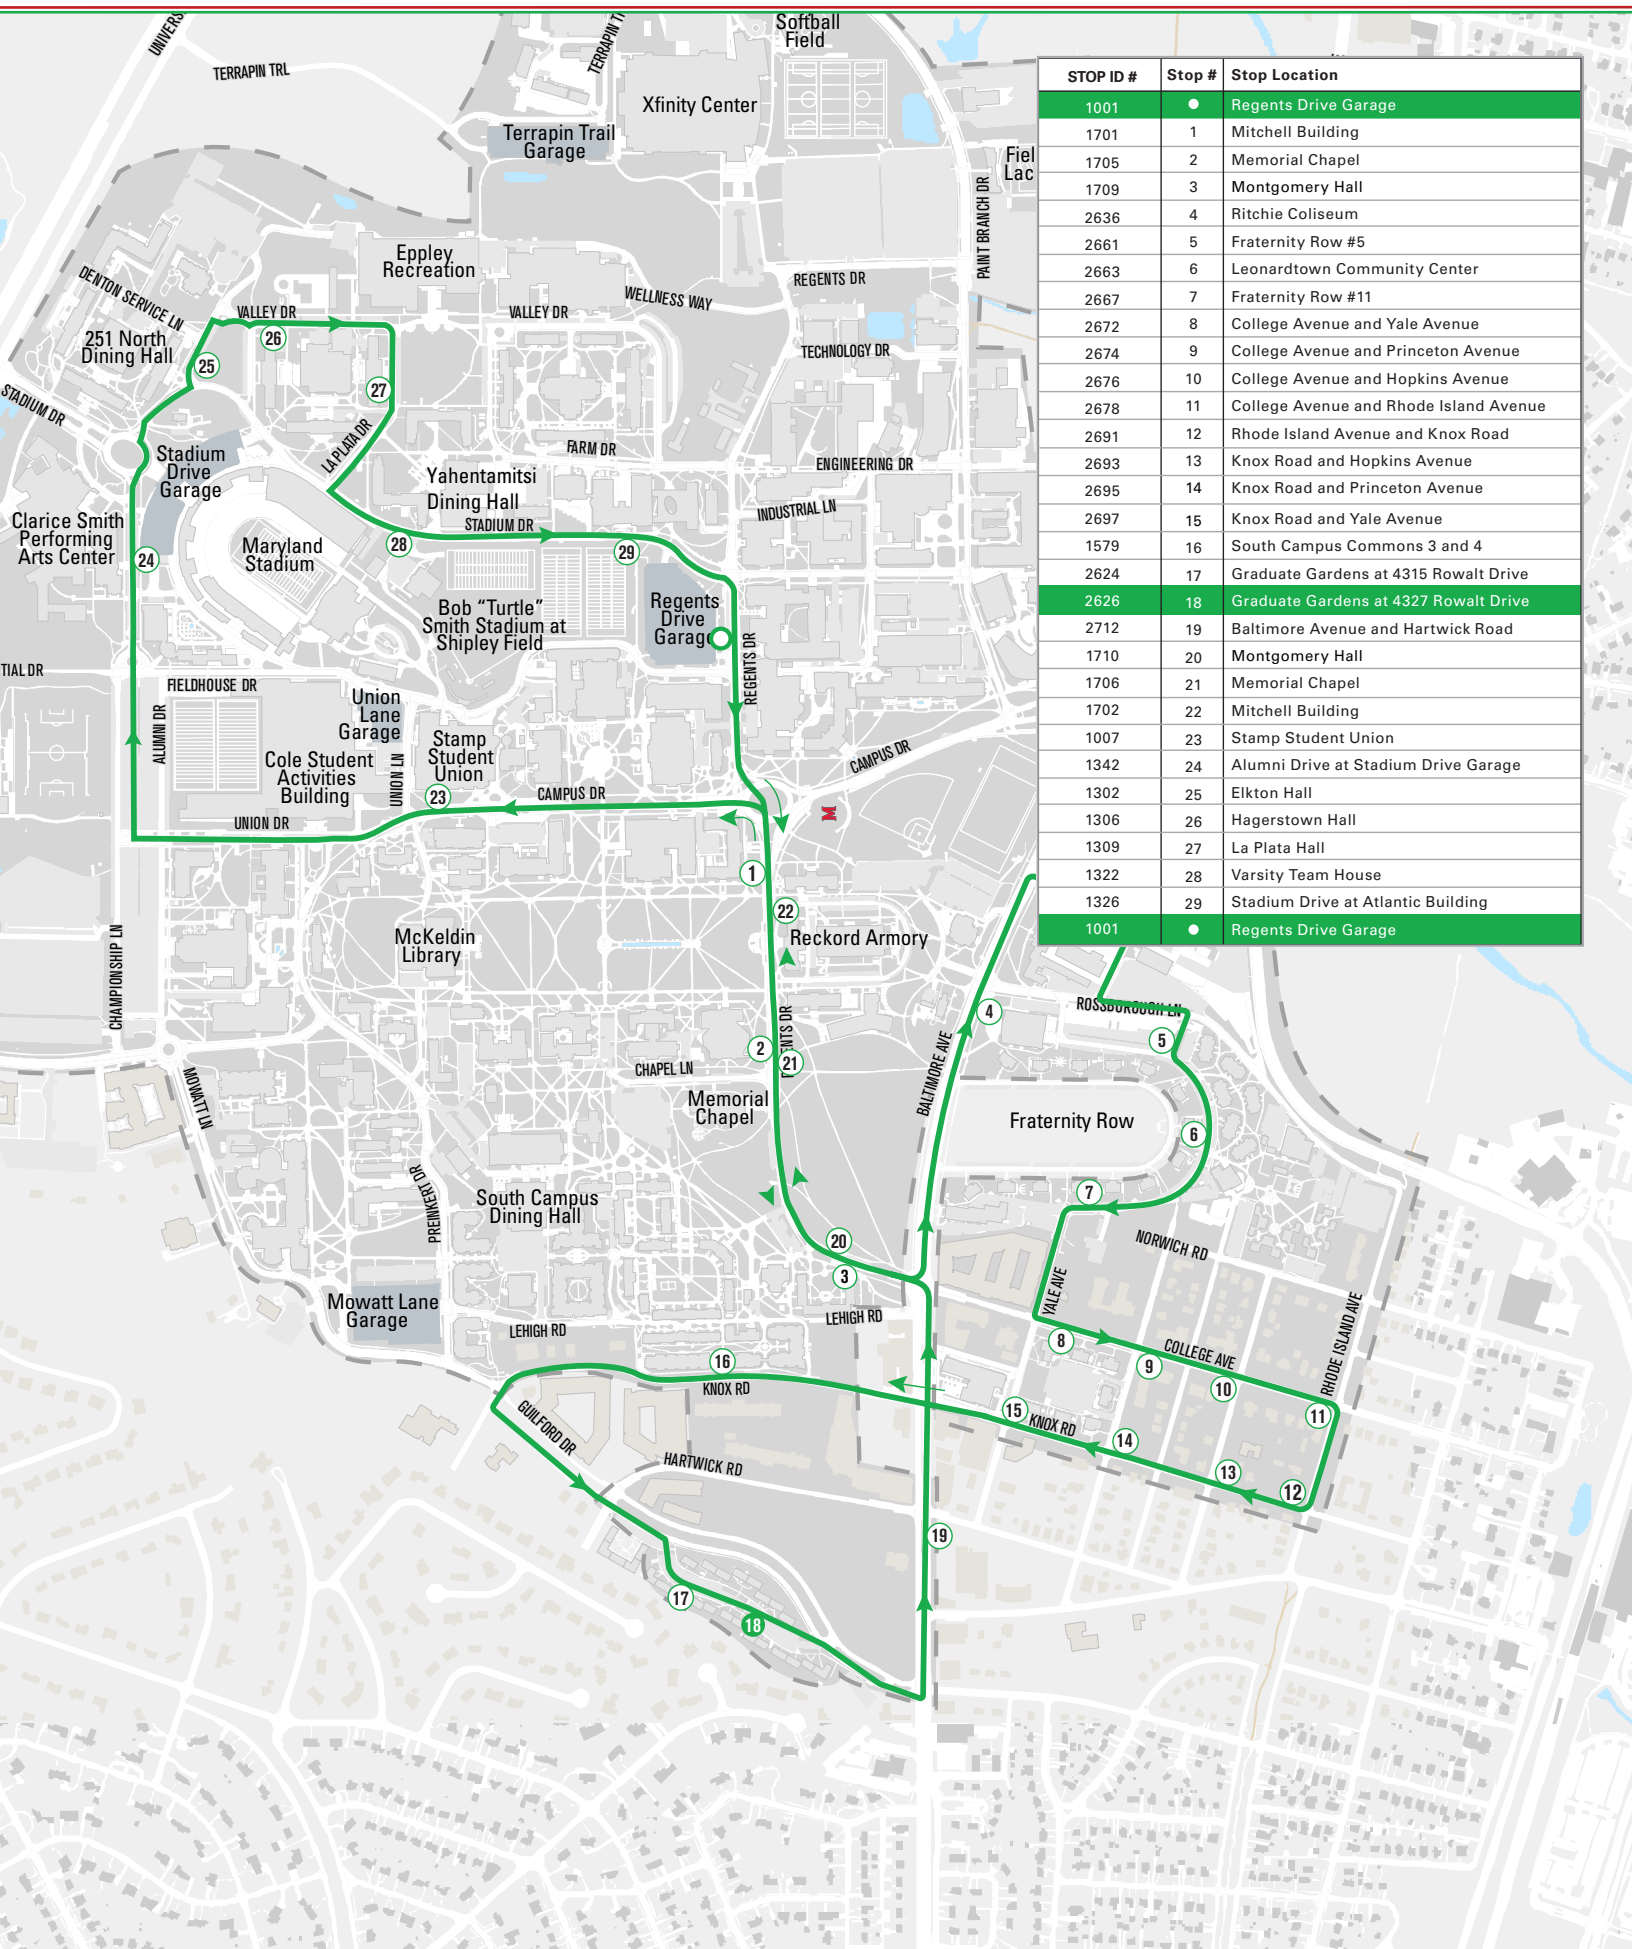

# 122 GREEN

DEPART	DAILY	ARRIVE
REGENTS DRIVE GARAGE	GRADUATE GARDENS AT 4327 ROWALT DRIVE	REGENTS DRIVE GARAGE
●	#18	●
PM SERVICE		
5:30	5:49	6:09
6:09	6:28	6:48
6:48	7:07	7:27
7:27	7:46	8:06
8:06	8:25	8:45
8:45	9:04	9:24
9:24	9:42	10:01
10:01	10:19	10:38
10:38	10:56	11:15
11:15	11:33	11:52
11:52	12:10	12:29
AM SERVICE		
12:29	12:45	1:04
1:04	1:20	1:39
1:39	1:55	2:14
2:14	2:30	2:49

# 122 GREEN

STOP ID #	Stop #	Stop Location
1001	●	Regents Drive Garage
1701	1	Mitchell Building
1705	2	Memorial Chapel
1709	3	Montgomery Hall
2636	4	Ritchie Coliseum
2661	5	Fraternity Row #5
2663	6	Leonardt Community Center
2667	7	Fraternity Row #11
2672	8	College Avenue and Yale Avenue
2674	9	College Avenue and Princeton Avenue
2676	10	College Avenue and Hopkins Avenue
2678	11	College Avenue and Rhode Island Avenue
2691	12	Rhode Island Avenue and Knox Road
2693	13	Knox Road and Hopkins Avenue
2695	14	Knox Road and Princeton Avenue
2697	15	Knox Road and Yale Avenue
1579	16	South Campus Commons 3 and 4
2624	17	Graduate Gardens at 4315 Rowalt Drive
2626	18	Graduate Gardens at 4327 Rowalt Drive
2712	19	Baltimore Avenue and Hartwick Road
1710	20	Montgomery Hall
1706	21	Memorial Chapel
1702	22	Mitchell Building
1007	23	Stamp Student Union
1342	24	Alumni Drive at Stadium Drive Garage
1302	25	Elkton Hall
1306	26	Hagerstown Hall
1309	27	La Plata Hall
1322	28	Varsity Team House
1326	29	Stadium Drive at Atlantic Building
1001	●	Regents Drive Garage