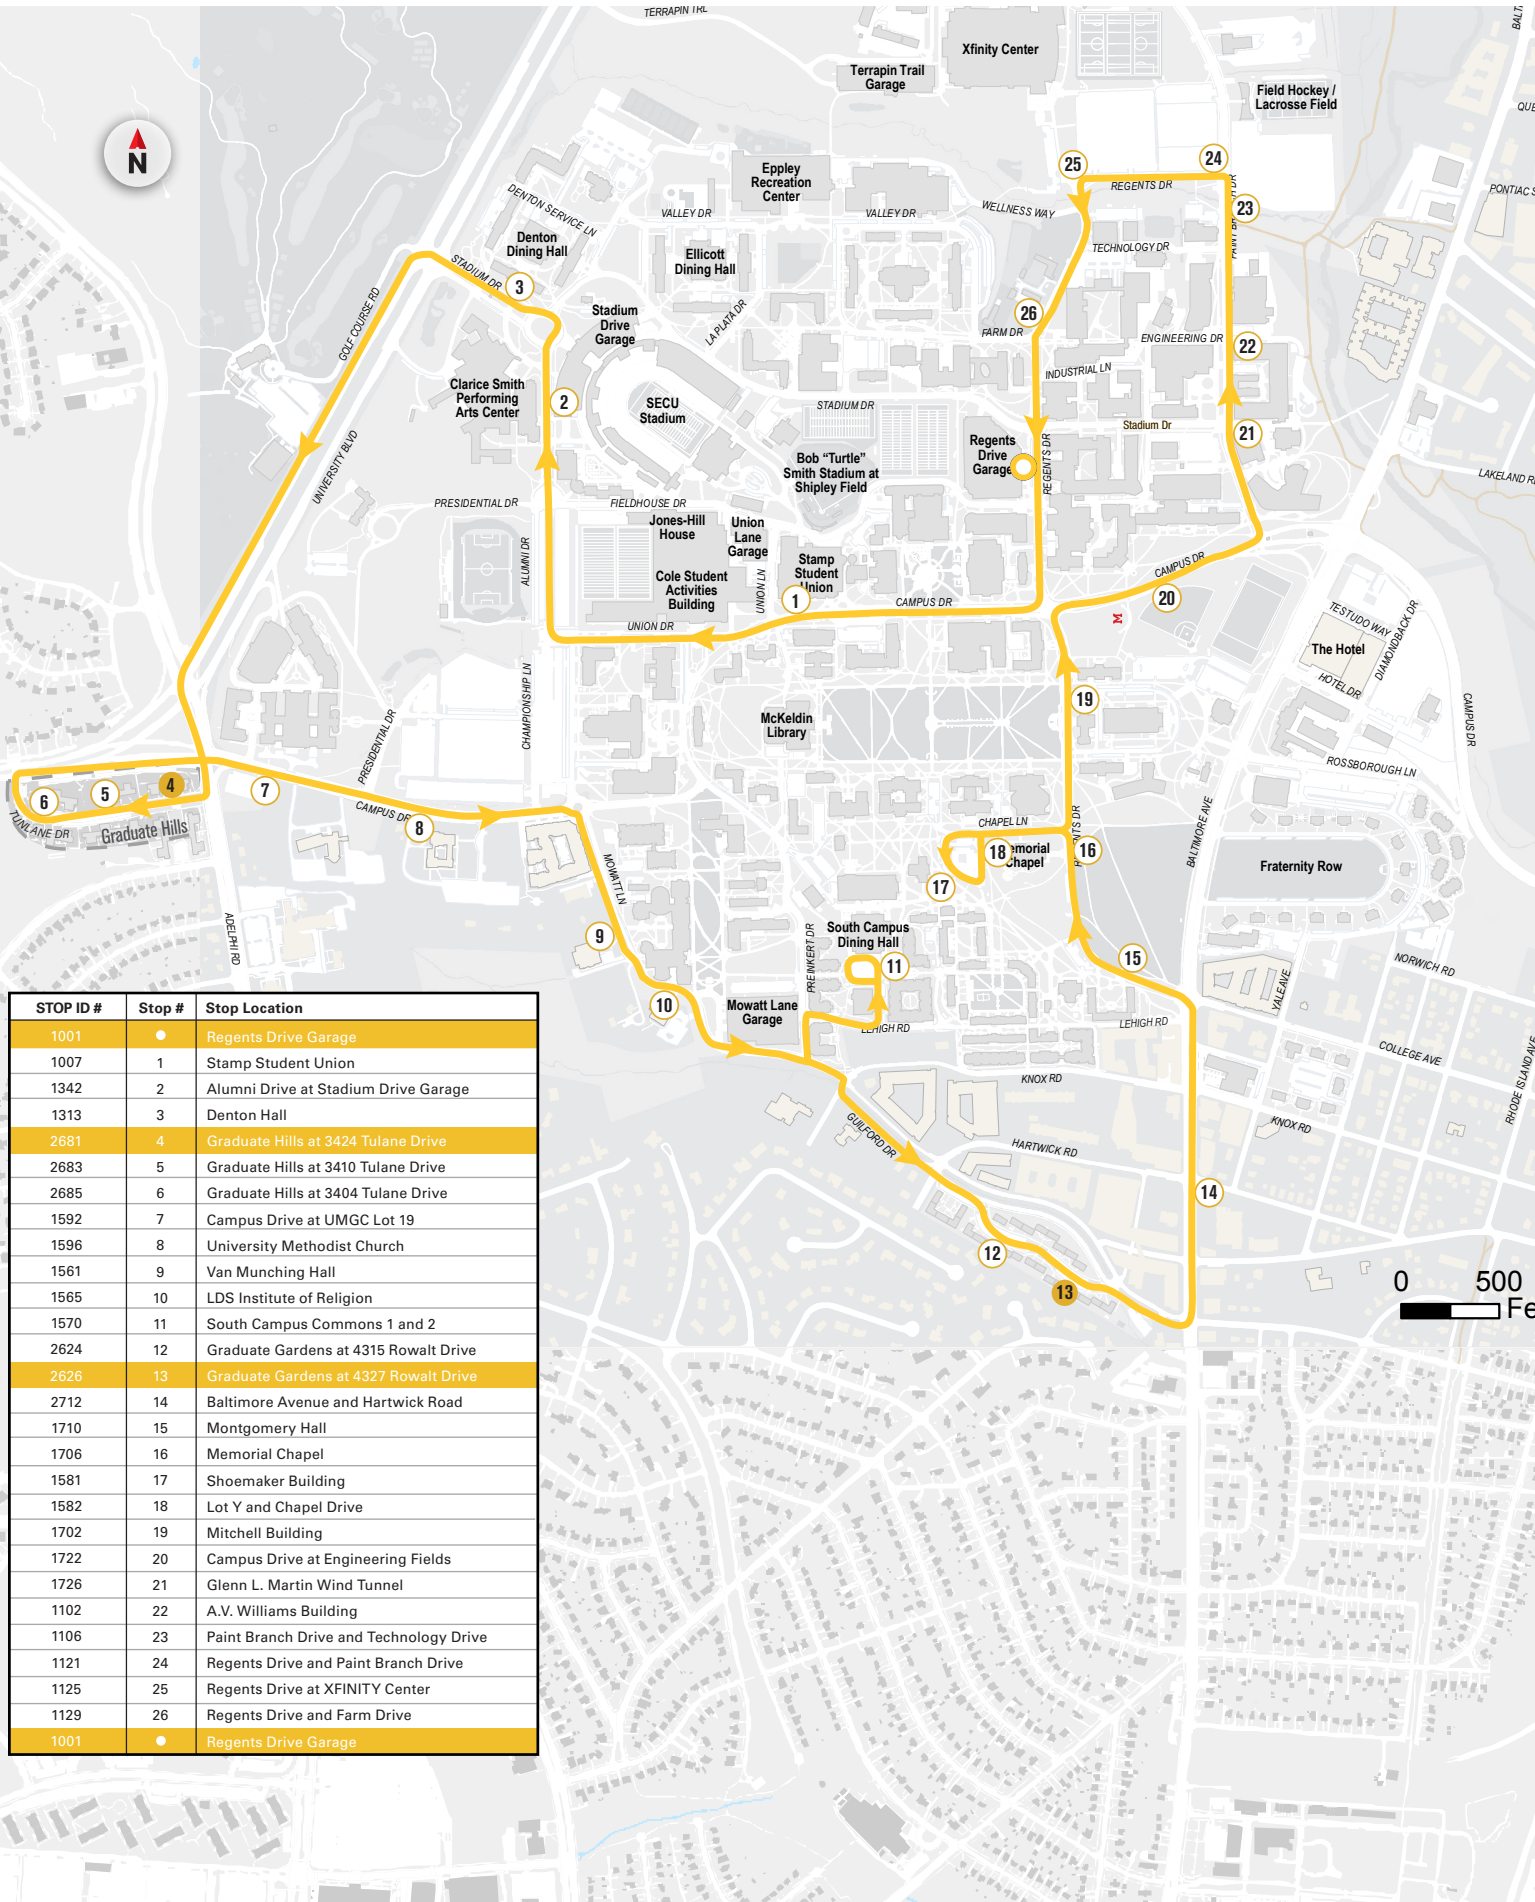

NITE RIDE

NITE Ride is a curb-to-curb evening service. Please use NITE Ride when the evening service routes are no longer in service or if your pick-up or destination is not on an evening service route. NITE Ride operates from 5:30 p.m. to 7:30 a.m. seven days a week during the fall and spring semesters. For quickest response, Request a NITE Ride through the Terp Ride app or call (301) 314-NITE (6483).

CONTACT INFORMATION: For immediate assistance: 301.314.2255 Public Relations: 301.314.0183 NITE Ride: 301.314.6483

TRANSPORTATION SERVICES

Shuttle-UM

118 GOLD

STOP ID #	Stop #	Stop Location
1001	●	Regents Drive Garage
1007	1	Stamp Student Union
1342	2	Alumni Drive at Stadium Drive Garage
1313	3	Denton Hall
2681	4	Graduate Hills at 3424 Tulane Drive
2683	5	Graduate Hills at 3410 Tulane Drive
2685	6	Graduate Hills at 3404 Tulane Drive
1592	7	Campus Drive at UMGC Lot 19
1596	8	University Methodist Church
1561	9	Van Munching Hall
1565	10	LDS Institute of Religion
1570	11	South Campus Commons 1 and 2
2624	12	Graduate Gardens at 4315 Rowalt Drive
2626	13	Graduate Gardens at 4327 Rowalt Drive
2712	14	Baltimore Avenue and Hartwick Road
1710	15	Montgomery Hall
1706	16	Memorial Chapel
1581	17	Shoemaker Building
1582	18	Lot Y and Chapel Drive
1702	19	Mitchell Building
1722	20	Campus Drive at Engineering Fields
1726	21	Glenn L. Martin Wind Tunnel
1102	22	A.V. Williams Building
1106	23	Paint Branch Drive and Technology Drive
1121	24	Regents Drive and Paint Branch Drive
1125	25	Regents Drive at XFINITY Center
1129	26	Regents Drive and Farm Drive
1001	●	Regents Drive Garage