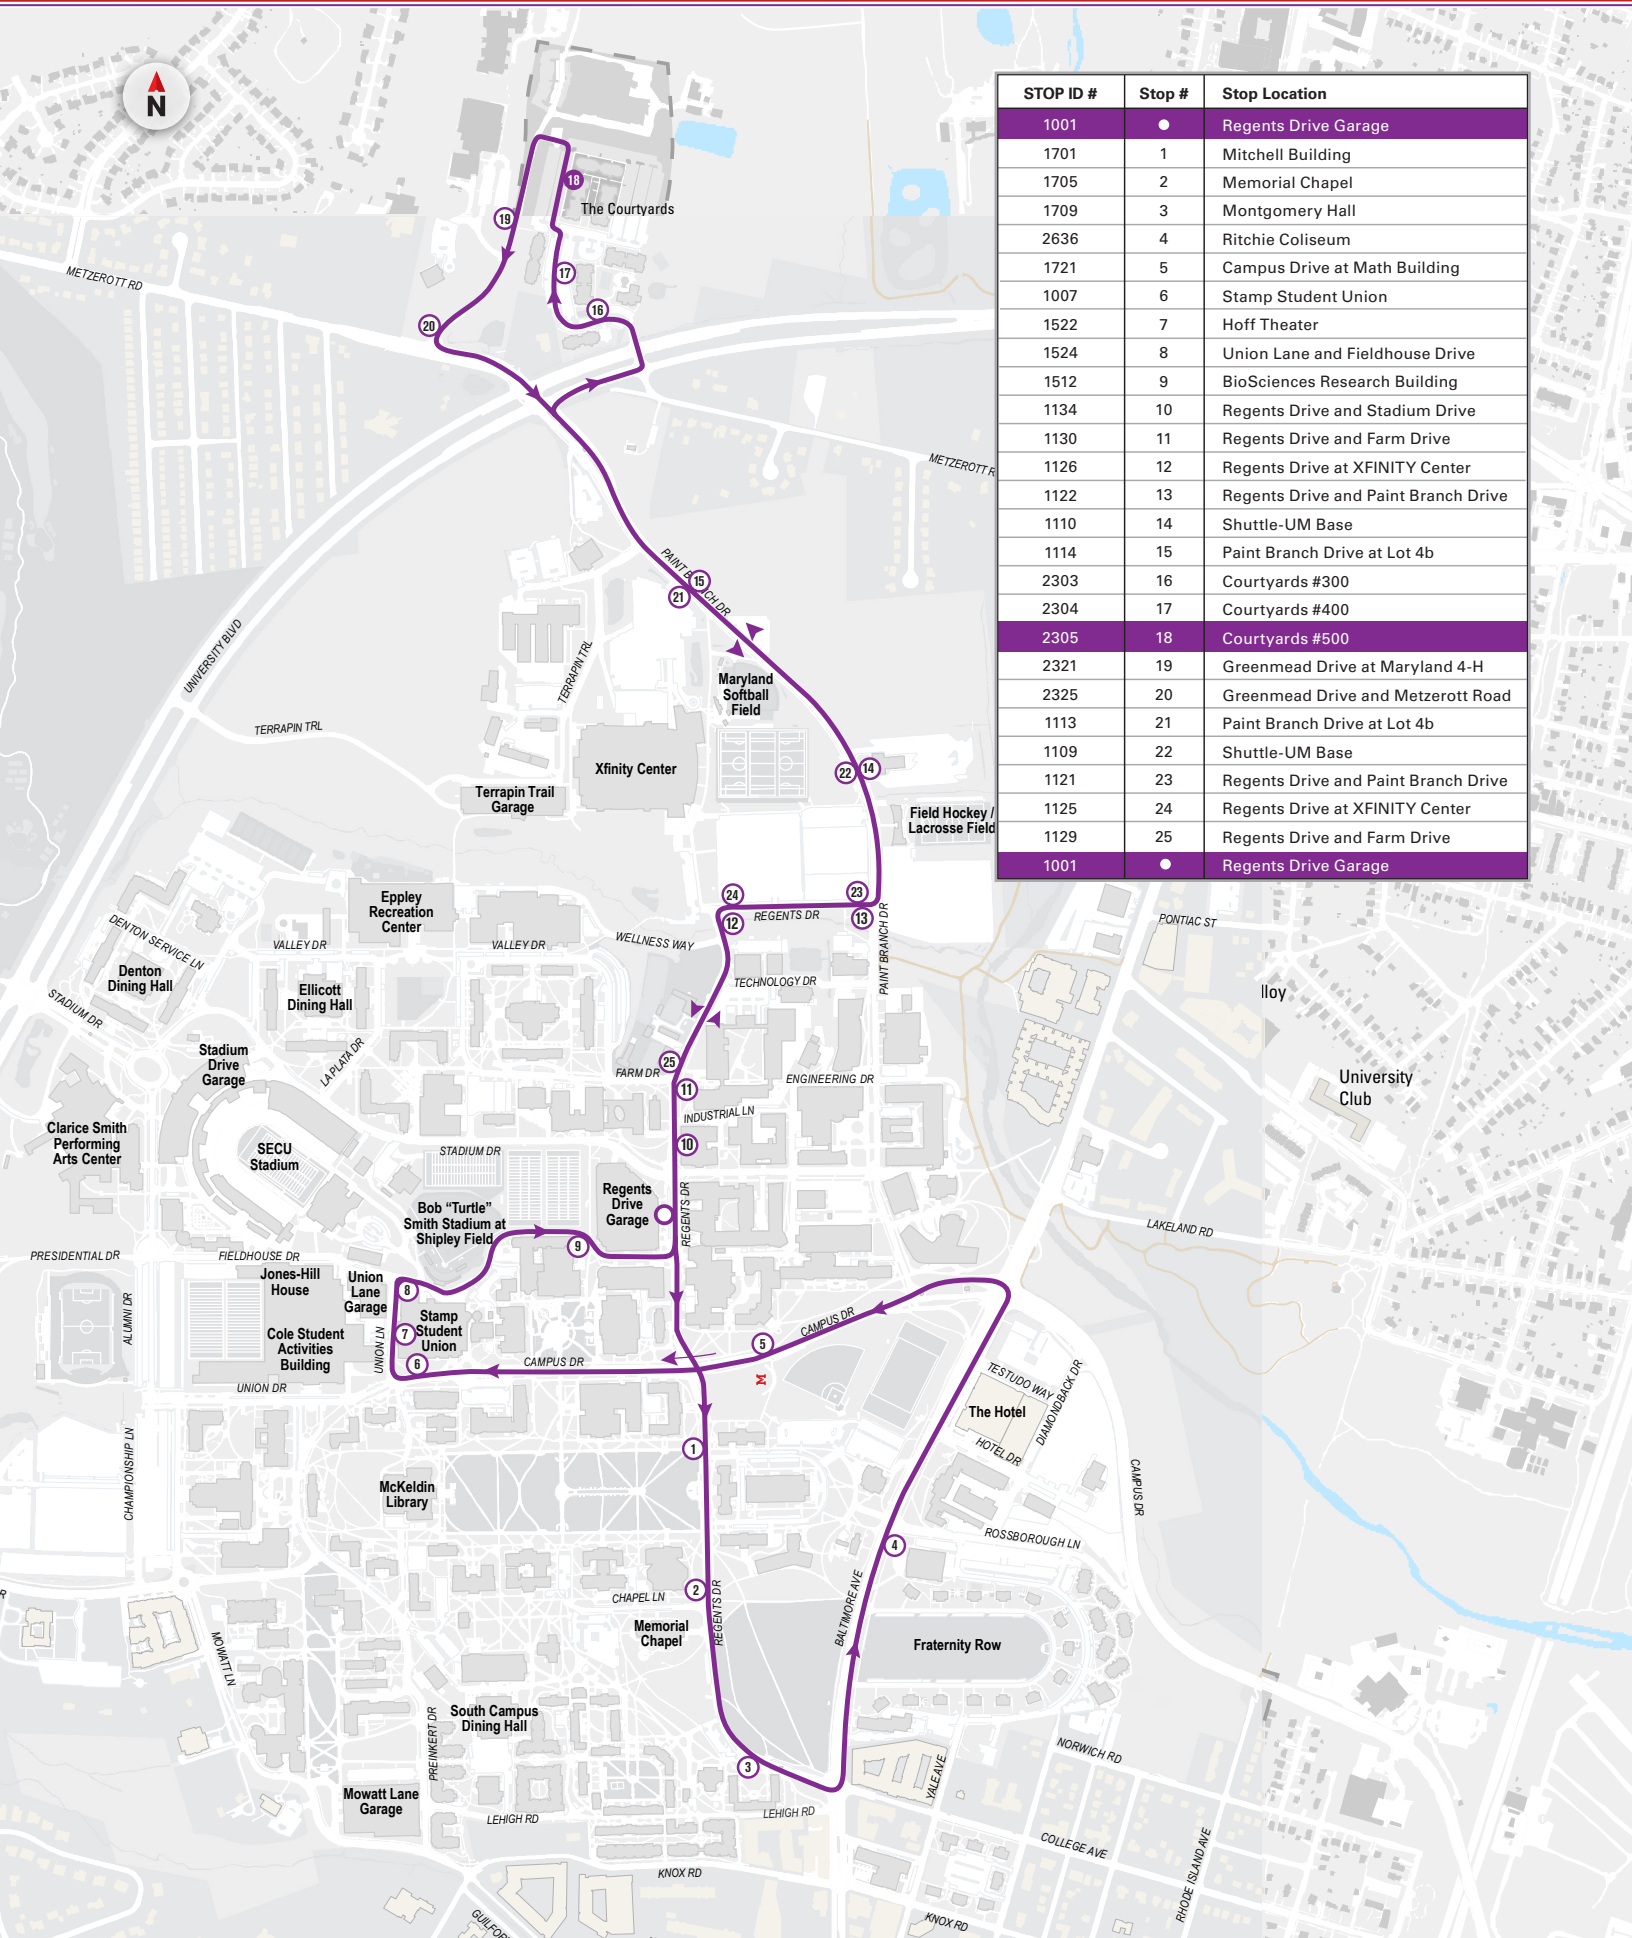

116 PURPLE

DEPART	DAILY	ARRIVE
REGENTS DRIVE GARAGE	COURTYARDS #500	REGENTS DRIVE GARAGE
●	#18	●
PM SERVICE		
5:30	5:53	6:05
6:05	6:28	6:40
6:40	7:03	7:15
7:15	7:38	7:50
7:50	8:13	8:25
8:25	8:48	9:00
9:00	9:23	9:35
9:35	9:58	10:10
10:10	10:33	10:45
10:45	11:08	11:20
11:20	11:43	11:55
11:55	12:18	12:30
AM SERVICE		
12:30	12:53	1:05
1:05	1:28	1:40
1:40	2:03	2:15
2:15	2:38	2:50

NITE RIDE

NITE Ride is a curb-to-curb evening service. Please use NITE Ride when the evening service routes are no longer in service or if your pick-up or destination is not on an evening service route. NITE Ride operates from 5:30 p.m. to 7:30 a.m. seven days a week during the fall and spring semesters. For quickest response, Request a NITE Ride through the Terp Ride app or call (301) 314-NITE (6483).

CONTACT INFORMATION: For immediate assistance: 301.314.2255 Public Relations: 301.314.0183 NITE Ride: 301.314.6483

TRANSPORTATION SERVICES

Shuttle-UM

116 PURPLE

STOP ID #	Stop #	Stop Location
1001	●	Regents Drive Garage
1701	1	Mitchell Building
1705	2	Memorial Chapel
1709	3	Montgomery Hall
2636	4	Ritchie Coliseum
1721	5	Campus Drive at Math Building
1007	6	Stamp Student Union
1522	7	Hoff Theater
1524	8	Union Lane and Fieldhouse Drive
1512	9	BioSciences Research Building
1134	10	Regents Drive and Stadium Drive
1130	11	Regents Drive and Farm Drive
1126	12	Regents Drive at XFINITY Center
1122	13	Regents Drive and Paint Branch Drive
1110	14	Shuttle-UM Base
1114	15	Paint Branch Drive at Lot 4b
2303	16	Courtyards #300
2304	17	Courtyards #400
2305	18	Courtyards #500
2321	19	Greenmead Drive at Maryland 4-H
2325	20	Greenmead Drive and Metzerott Road
1113	21	Paint Branch Drive at Lot 4b
1109	22	Shuttle-UM Base
1121	23	Regents Drive and Paint Branch Drive
1125	24	Regents Drive at XFINITY Center
1129	25	Regents Drive and Farm Drive
1001	●	Regents Drive Garage