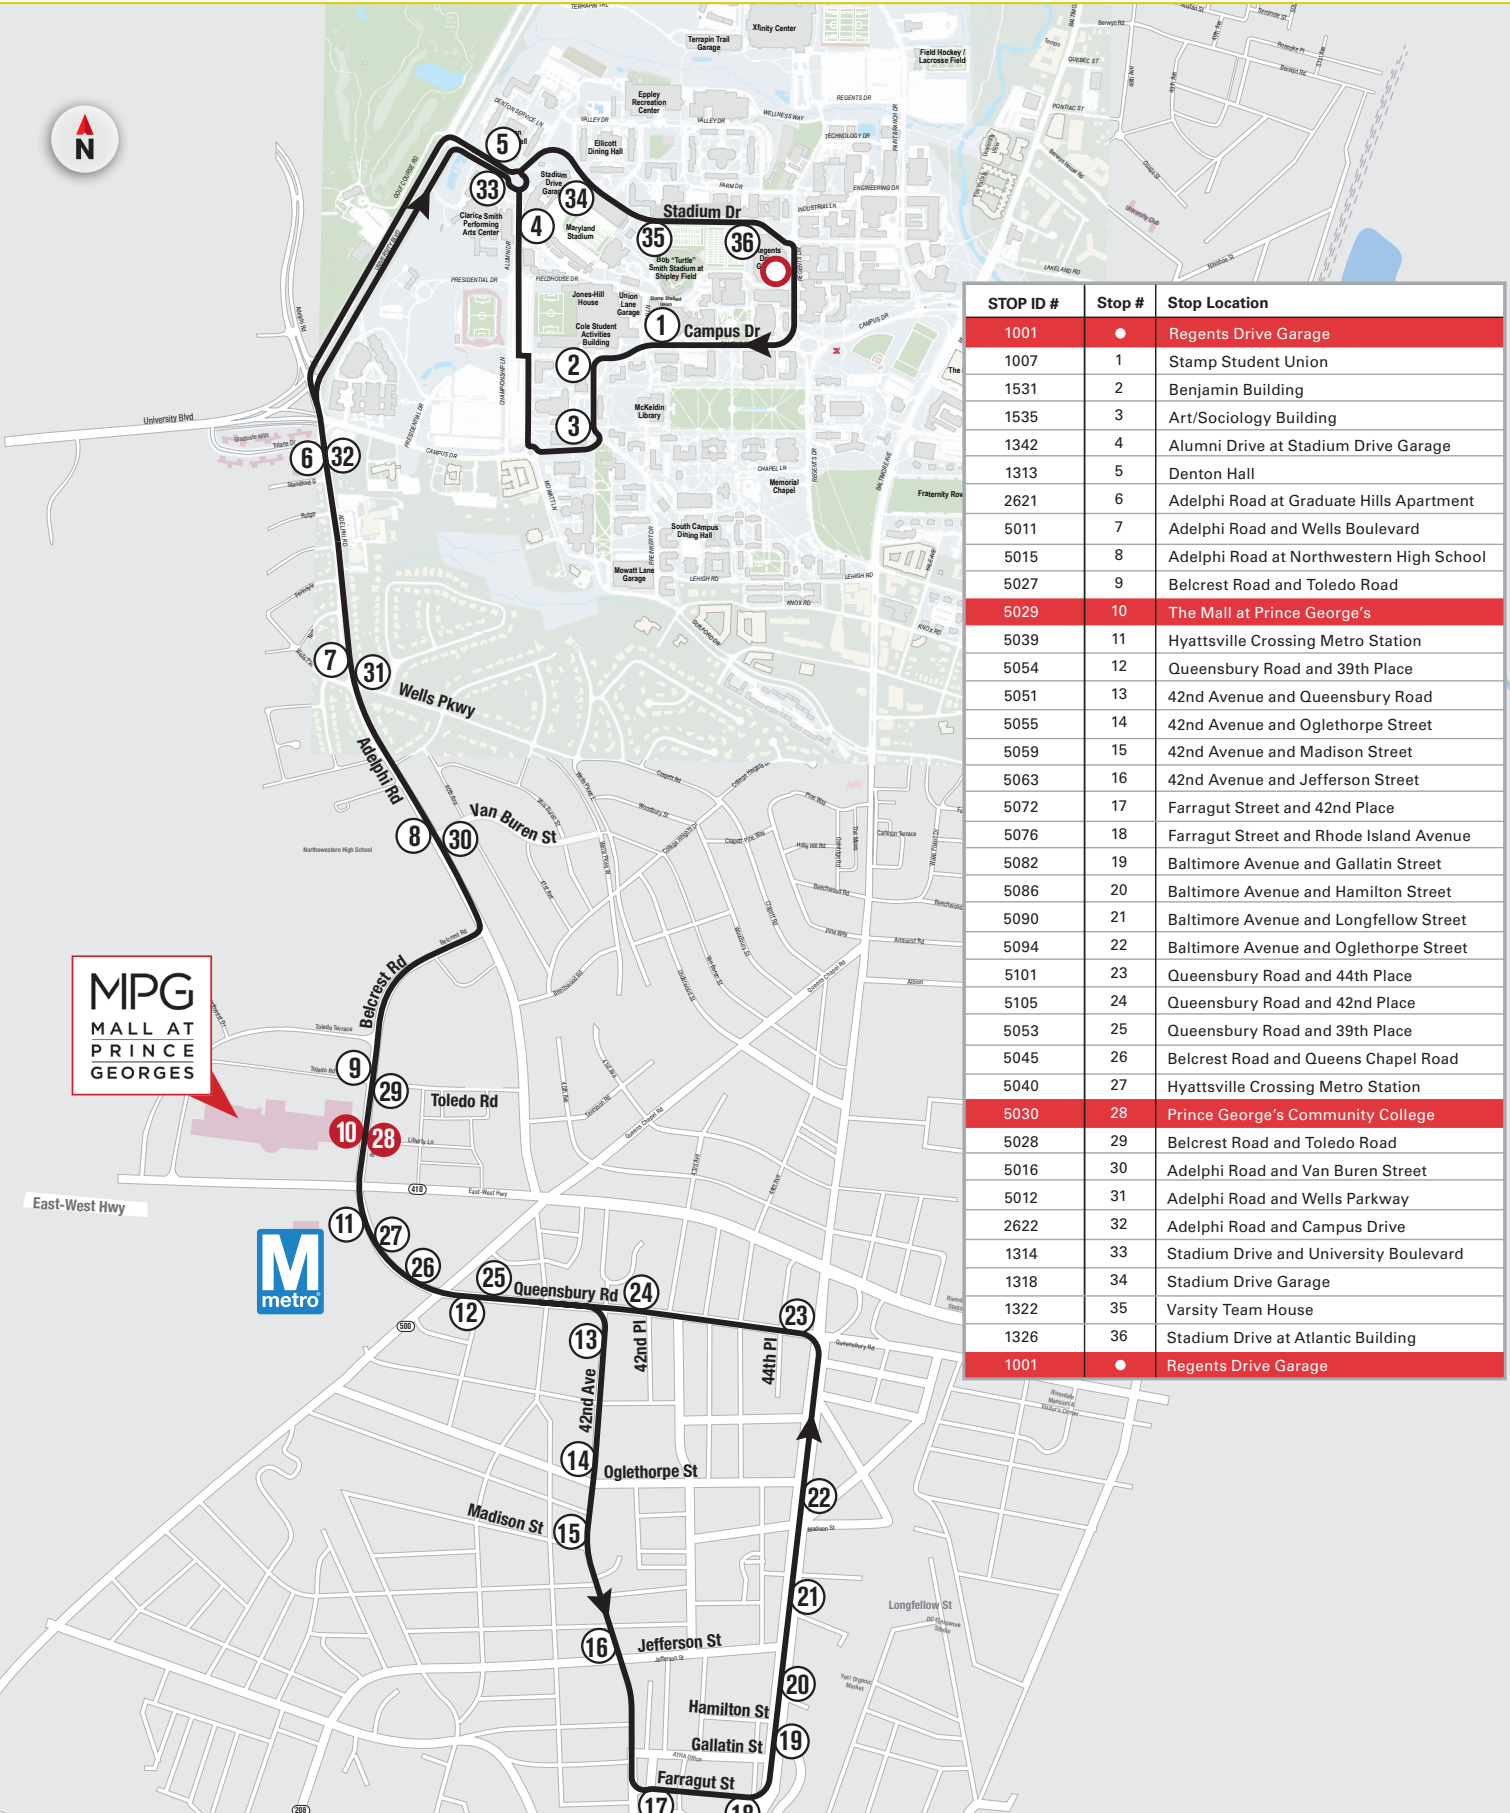

CONTACT INFORMATION: For immediate assistance: 301.314.2255 Public Relations: 301.314.0183 NITE Ride: 301.314.6483

TRANSPORTATION SERVICES

Shuttle-UM

www.transportation.umd.edu

113 HYATTSVILLE

STOP ID #	Stop #	Stop Location
1001	●	Regents Drive Garage
1007	1	Stamp Student Union
1531	2	Benjamin Building
1535	3	Art/Sociology Building
1342	4	Alumni Drive at Stadium Drive Garage
1313	5	Denton Hall
2621	6	Adelphi Road at Graduate Hills Apartment
5011	7	Adelphi Road and Wells Boulevard
5015	8	Adelphi Road at Northwestern High School
5027	9	Belcrest Road and Toledo Road
5029	10	The Mall at Prince George's
5039	11	Hyattsville Crossing Metro Station
5054	12	Queensbury Road and 39th Place
5051	13	42nd Avenue and Queensbury Road
5055	14	42nd Avenue and Oglethorpe Street
5059	15	42nd Avenue and Madison Street
5063	16	42nd Avenue and Jefferson Street
5072	17	Farragut Street and 42nd Place
5076	18	Farragut Street and Rhode Island Avenue
5082	19	Baltimore Avenue and Gallatin Street
5086	20	Baltimore Avenue and Hamilton Street
5090	21	Baltimore Avenue and Longfellow Street
5094	22	Baltimore Avenue and Oglethorpe Street
5101	23	Queensbury Road and 44th Place
5105	24	Queensbury Road and 42nd Place
5053	25	Queensbury Road and 39th Place
5045	26	Belcrest Road and Queens Chapel Road
5040	27	Hyattsville Crossing Metro Station
5030	28	Prince George's Community College
5028	29	Belcrest Road and Toledo Road
5016	30	Adelphi Road and Van Buren Street
5012	31	Adelphi Road and Wells Parkway
2622	32	Adelphi Road and Campus Drive
1314	33	Stadium Drive and University Boulevard
1318	34	Stadium Drive Garage
1322	35	Varsity Team House
1326	36	Stadium Drive at Atlantic Building
1001	●	Regents Drive Garage