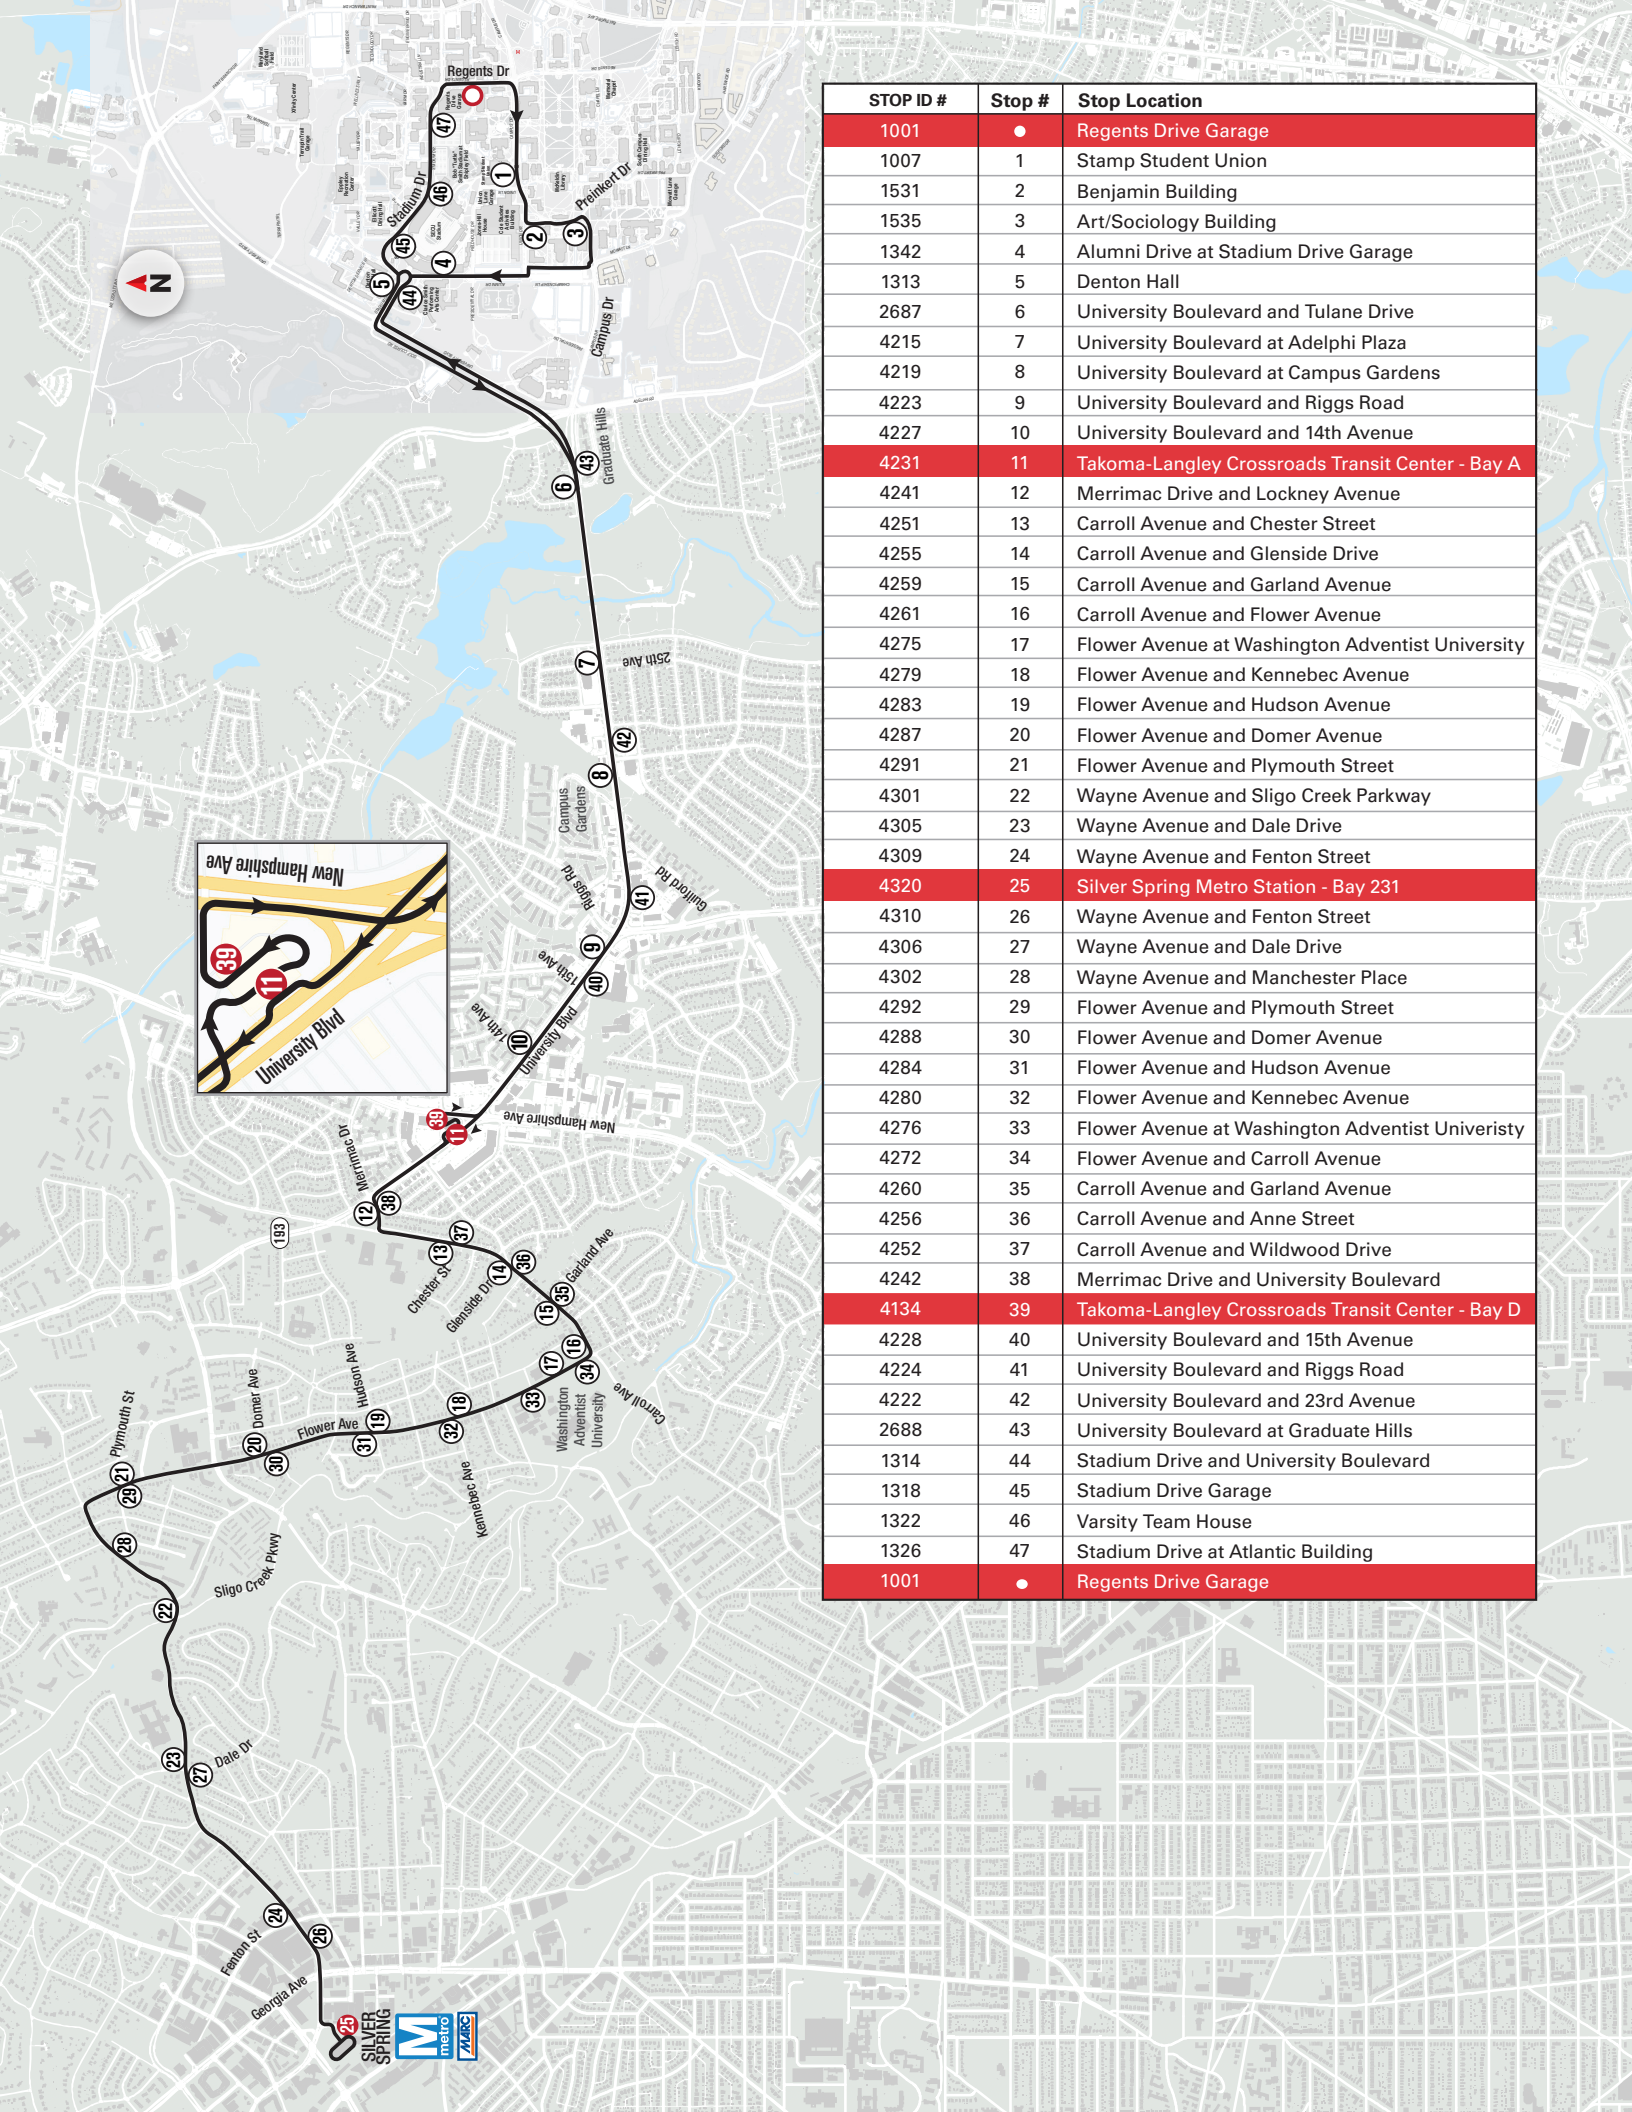

STOP ID #	Stop #	Stop Location
1001	●	Regents Drive Garage
1007	1	Stamp Student Union
1531	2	Benjamin Building
1535	3	Art/Sociology Building
1342	4	Alumni Drive at Stadium Drive Garage
1313	5	Denton Hall
2687	6	University Boulevard and Tulane Drive
4215	7	University Boulevard at Adelphi Plaza
4219	8	University Boulevard at Campus Gardens
4223	9	University Boulevard and Riggs Road
4227	10	University Boulevard and 14th Avenue
4231	11	Takoma-Langley Crossroads Transit Center - Bay A
4241	12	Merrimac Drive and Lockney Avenue
4251	13	Carroll Avenue and Chester Street
4255	14	Carroll Avenue and Glenside Drive
4259	15	Carroll Avenue and Garland Avenue
4261	16	Carroll Avenue and Flower Avenue
4275	17	Flower Avenue at Washington Adventist University
4279	18	Flower Avenue and Kennebec Avenue
4283	19	Flower Avenue and Hudson Avenue
4287	20	Flower Avenue and Domer Avenue
4291	21	Flower Avenue and Plymouth Street
4301	22	Wayne Avenue and Sligo Creek Parkway
4305	23	Wayne Avenue and Dale Drive
4309	24	Wayne Avenue and Fenton Street
4320	25	Silver Spring Metro Station - Bay 231
4310	26	Wayne Avenue and Fenton Street
4306	27	Wayne Avenue and Dale Drive
4302	28	Wayne Avenue and Manchester Place
4292	29	Flower Avenue and Plymouth Street
4288	30	Flower Avenue and Domer Avenue
4284	31	Flower Avenue and Hudson Avenue
4280	32	Flower Avenue and Kennebec Avenue
4276	33	Flower Avenue at Washington Adventist University
4272	34	Flower Avenue and Carroll Avenue
4260	35	Carroll Avenue and Garland Avenue
4256	36	Carroll Avenue and Anne Street
4252	37	Carroll Avenue and Wildwood Drive
4242	38	Merrimac Drive and University Boulevard
4134	39	Takoma-Langley Crossroads Transit Center - Bay D
4228	40	University Boulevard and 15th Avenue
4224	41	University Boulevard and Riggs Road
4222	42	University Boulevard and 23rd Avenue
2688	43	University Boulevard at Graduate Hills
1314	44	Stadium Drive and University Boulevard
1318	45	Stadium Drive Garage
1322	46	Varsity Team House
1326	47	Stadium Drive at Atlantic Building
1001	●	Regents Drive Garage