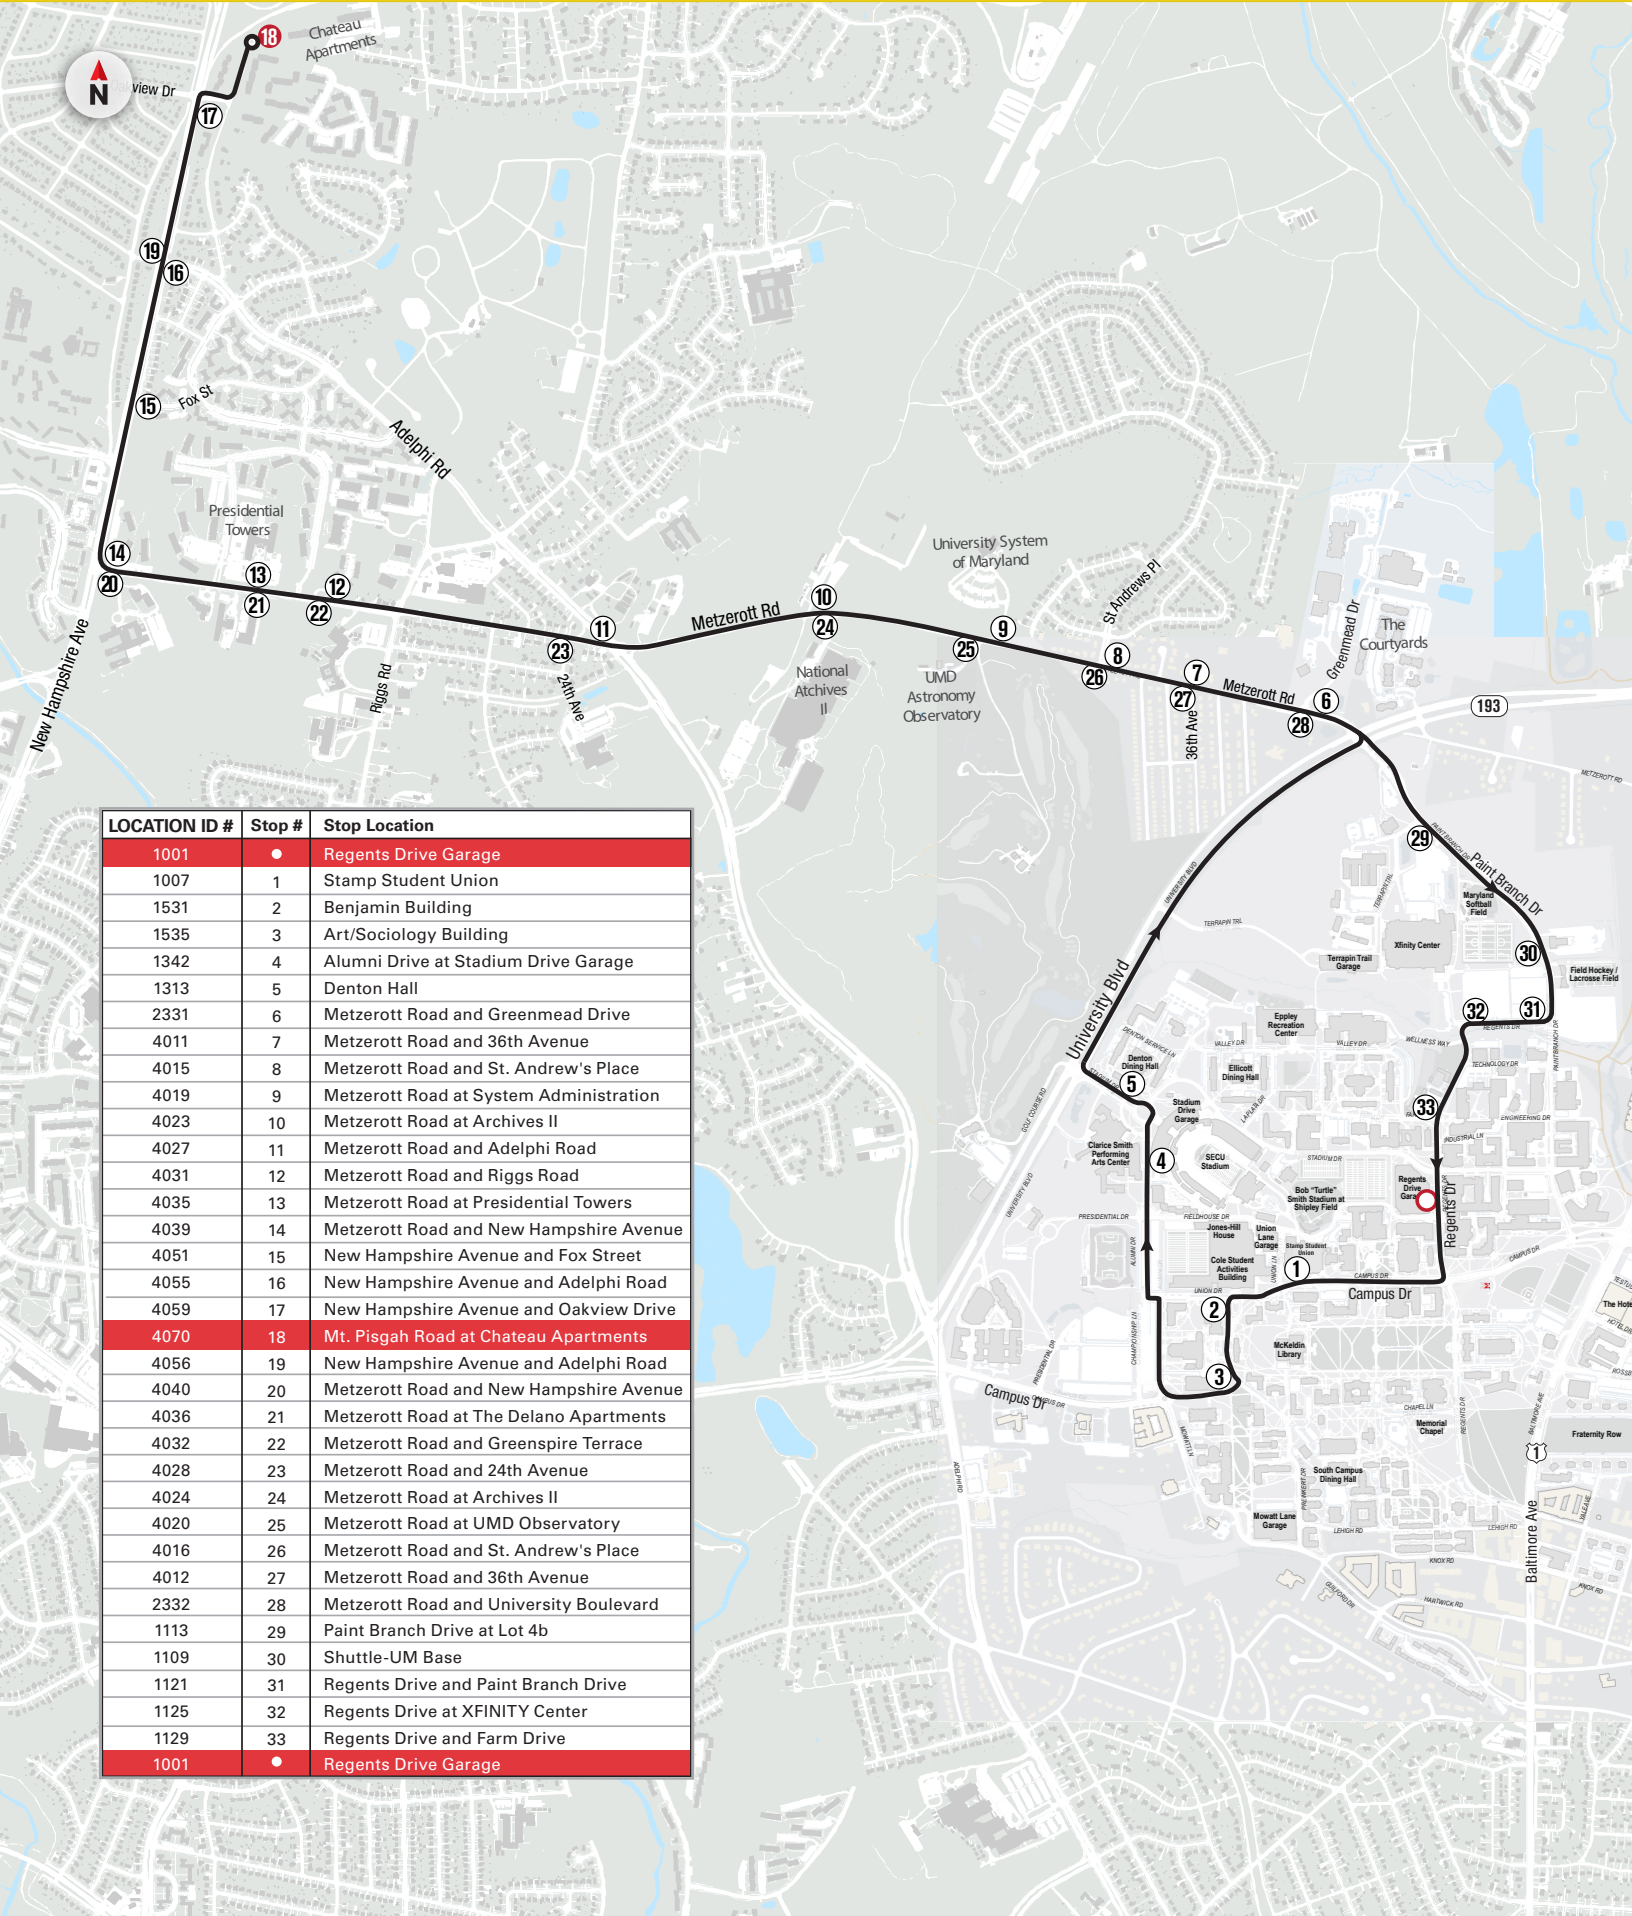

108 ADELPHI

LOCATION ID #	Stop #	Stop Location
1001	●	Regents Drive Garage
1007	1	Stamp Student Union
1531	2	Benjamin Building
1535	3	Art/Sociology Building
1342	4	Alumni Drive at Stadium Drive Garage
1313	5	Denton Hall
2331	6	Metzerott Road and Greenmead Drive
4011	7	Metzerott Road and 36th Avenue
4015	8	Metzerott Road and St. Andrew's Place
4019	9	Metzerott Road at System Administration
4023	10	Metzerott Road at Archives II
4027	11	Metzerott Road and Adelphi Road
4031	12	Metzerott Road and Riggs Road
4035	13	Metzerott Road at Presidential Towers
4039	14	Metzerott Road and New Hampshire Avenue
4051	15	New Hampshire Avenue and Fox Street
4055	16	New Hampshire Avenue and Adelphi Road
4059	17	New Hampshire Avenue and Oakview Drive
4070	18	Mt. Pisgah Road at Chateau Apartments
4056	19	New Hampshire Avenue and Adelphi Road
4040	20	Metzerott Road and New Hampshire Avenue
4036	21	Metzerott Road at The Delano Apartments
4032	22	Metzerott Road and Greenspire Terrace
4028	23	Metzerott Road and 24th Avenue
4024	24	Metzerott Road at Archives II
4020	25	Metzerott Road at UMD Observatory
4016	26	Metzerott Road and St. Andrew's Place
4012	27	Metzerott Road and 36th Avenue
2332	28	Metzerott Road and University Boulevard
1113	29	Paint Branch Drive at Lot 4b
1109	30	Shuttle-UM Base
1121	31	Regents Drive and Paint Branch Drive
1125	32	Regents Drive at XFINITY Center
1129	33	Regents Drive and Farm Drive
1001	●	Regents Drive Garage