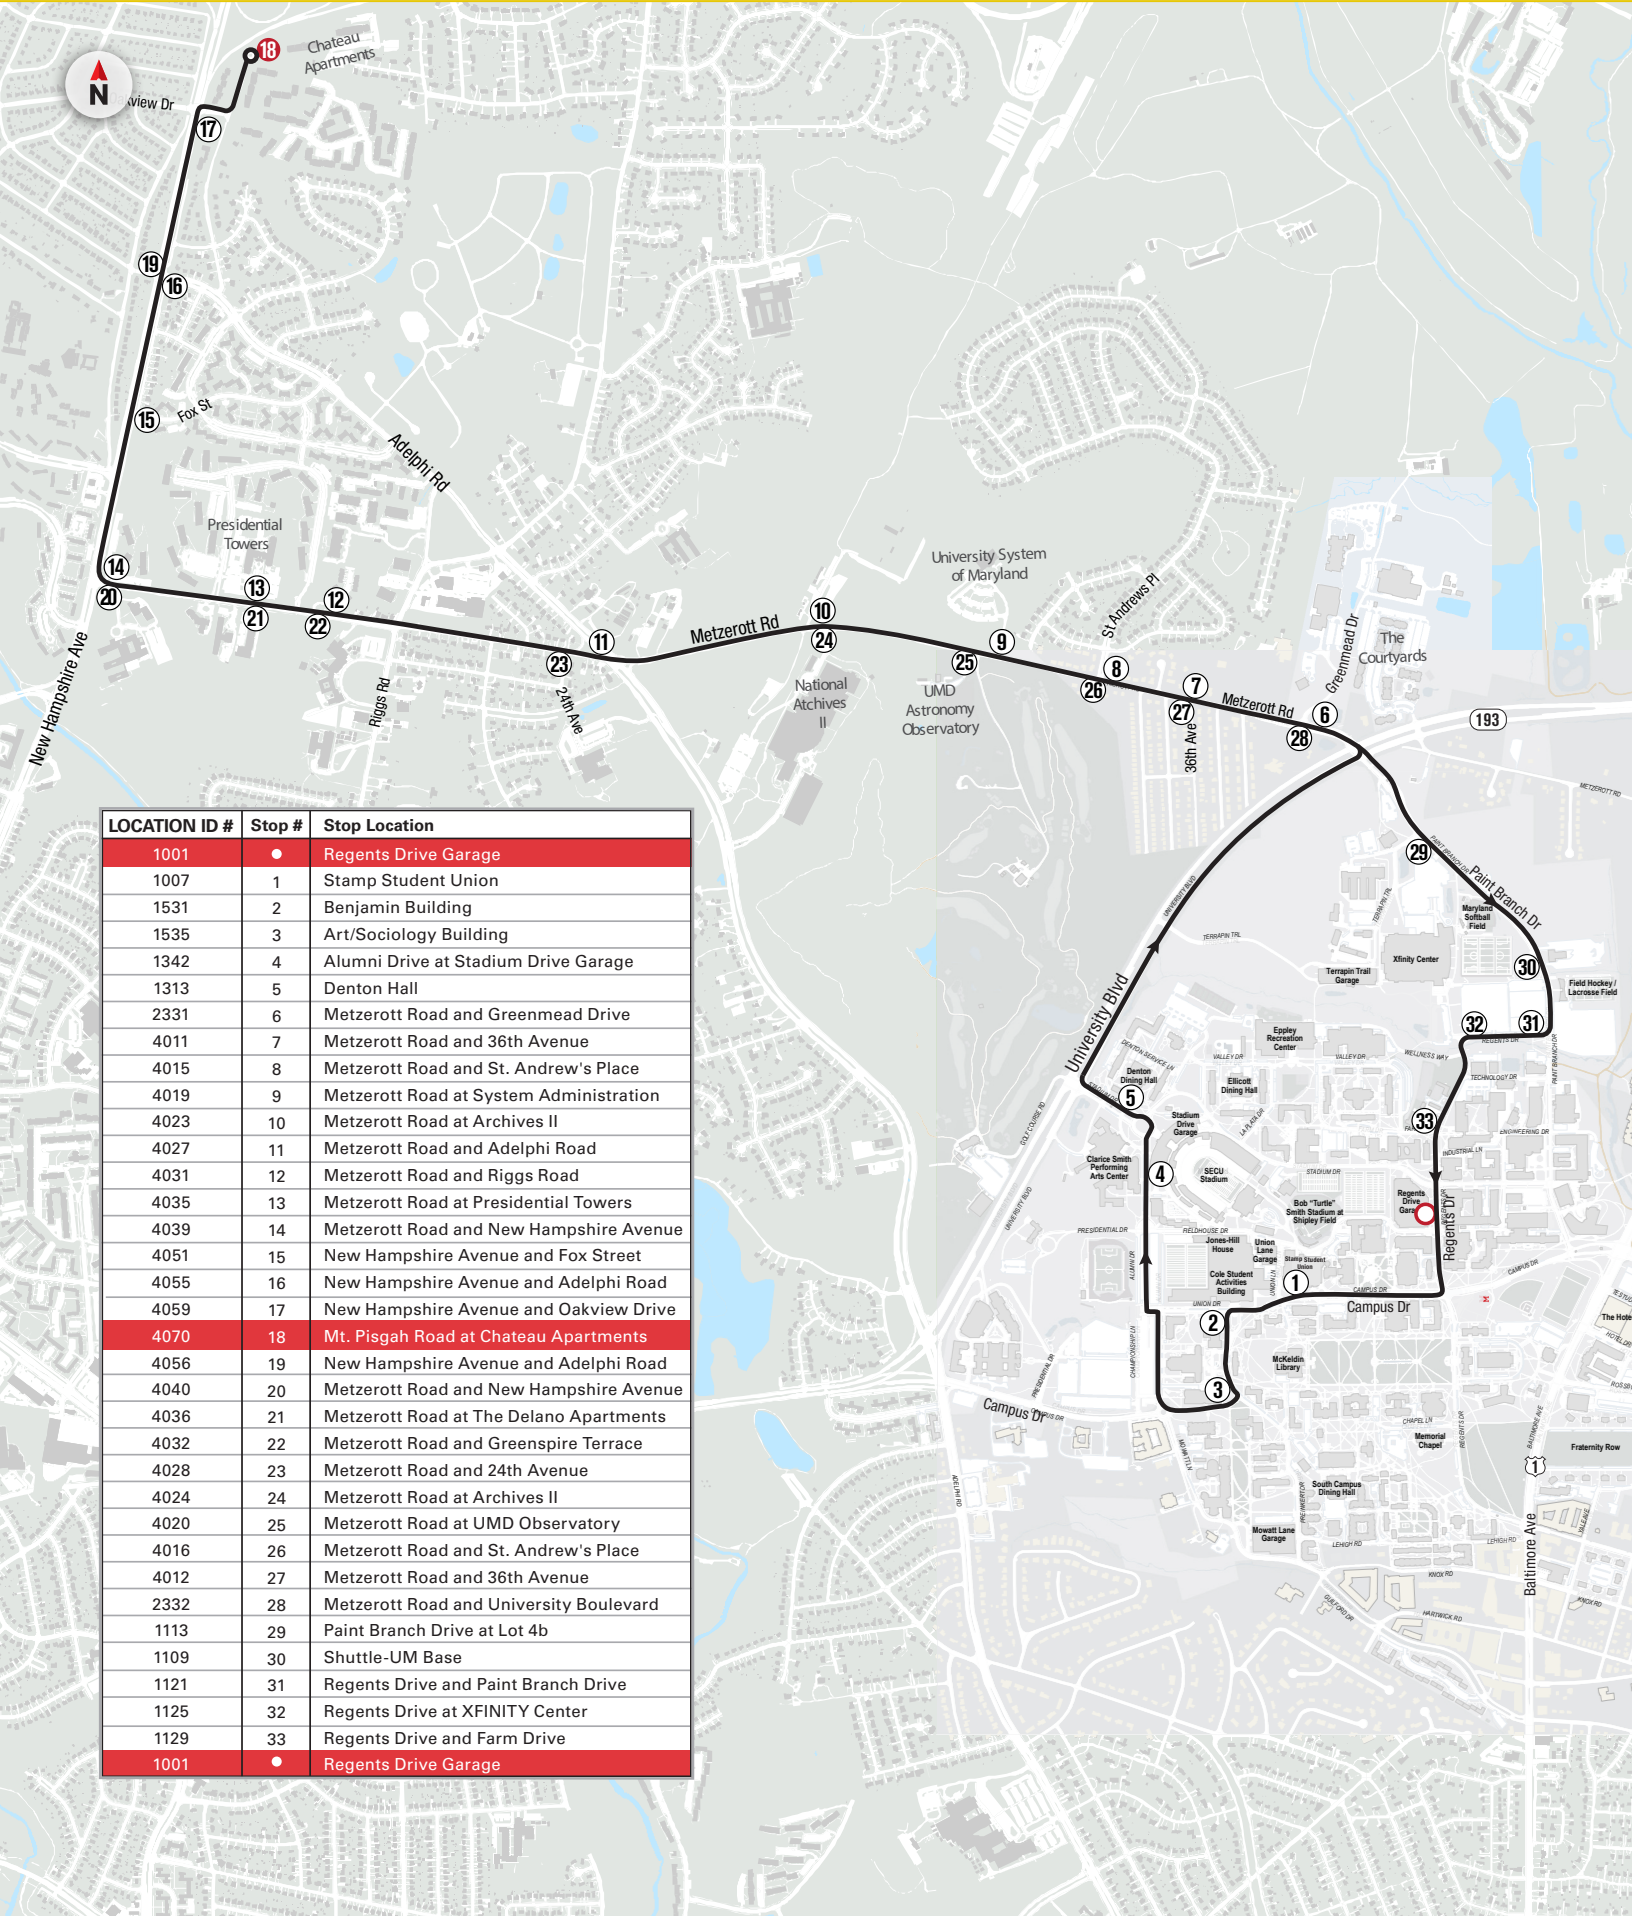

#### NITE RIDE

NITE Ride is a curb-to-curb evening service. Please use NITE Ride when the evening service routes are no longer in service or if your pick-up or destination is not on an evening service route. NITE Ride operates from 5:30 p.m. to 7:30 a.m. seven days a week during the fall and spring semesters. For quickest response, Request a NITE Ride through the Terp Ride app or call (301) 314-NITE (6483).

# 108 ADELPHI

LOCATION ID #	Stop #	Stop Location
1001	●	Regents Drive Garage
1007	1	Stamp Student Union
1531	2	Benjamin Building
1535	3	Art/Sociology Building
1342	4	Alumni Drive at Stadium Drive Garage
1313	5	Denton Hall
2331	6	Metzerott Road and Greenmead Drive
4011	7	Metzerott Road and 36th Avenue
4015	8	Metzerott Road and St. Andrew's Place
4019	9	Metzerott Road at System Administration
4023	10	Metzerott Road at Archives II
4027	11	Metzerott Road and Adelphi Road
4031	12	Metzerott Road and Riggs Road
4035	13	Metzerott Road at Presidential Towers
4039	14	Metzerott Road and New Hampshire Avenue
4051	15	New Hampshire Avenue and Fox Street
4055	16	New Hampshire Avenue and Adelphi Road
4059	17	New Hampshire Avenue and Oakview Drive
4070	18	Mt. Pisgah Road at Chateau Apartments
4056	19	New Hampshire Avenue and Adelphi Road
4040	20	Metzerott Road and New Hampshire Avenue
4036	21	Metzerott Road at The Delano Apartments
4032	22	Metzerott Road and Greenspire Terrace
4028	23	Metzerott Road and 24th Avenue
4024	24	Metzerott Road at Archives II
4020	25	Metzerott Road at UMD Observatory
4016	26	Metzerott Road and St. Andrew's Place
4012	27	Metzerott Road and 36th Avenue
2332	28	Metzerott Road and University Boulevard
1113	29	Paint Branch Drive at Lot 4b
1109	30	Shuttle-UM Base
1121	31	Regents Drive and Paint Branch Drive
1125	32	Regents Drive at XFINITY Center
1129	33	Regents Drive and Farm Drive
1001	●	Regents Drive Garage