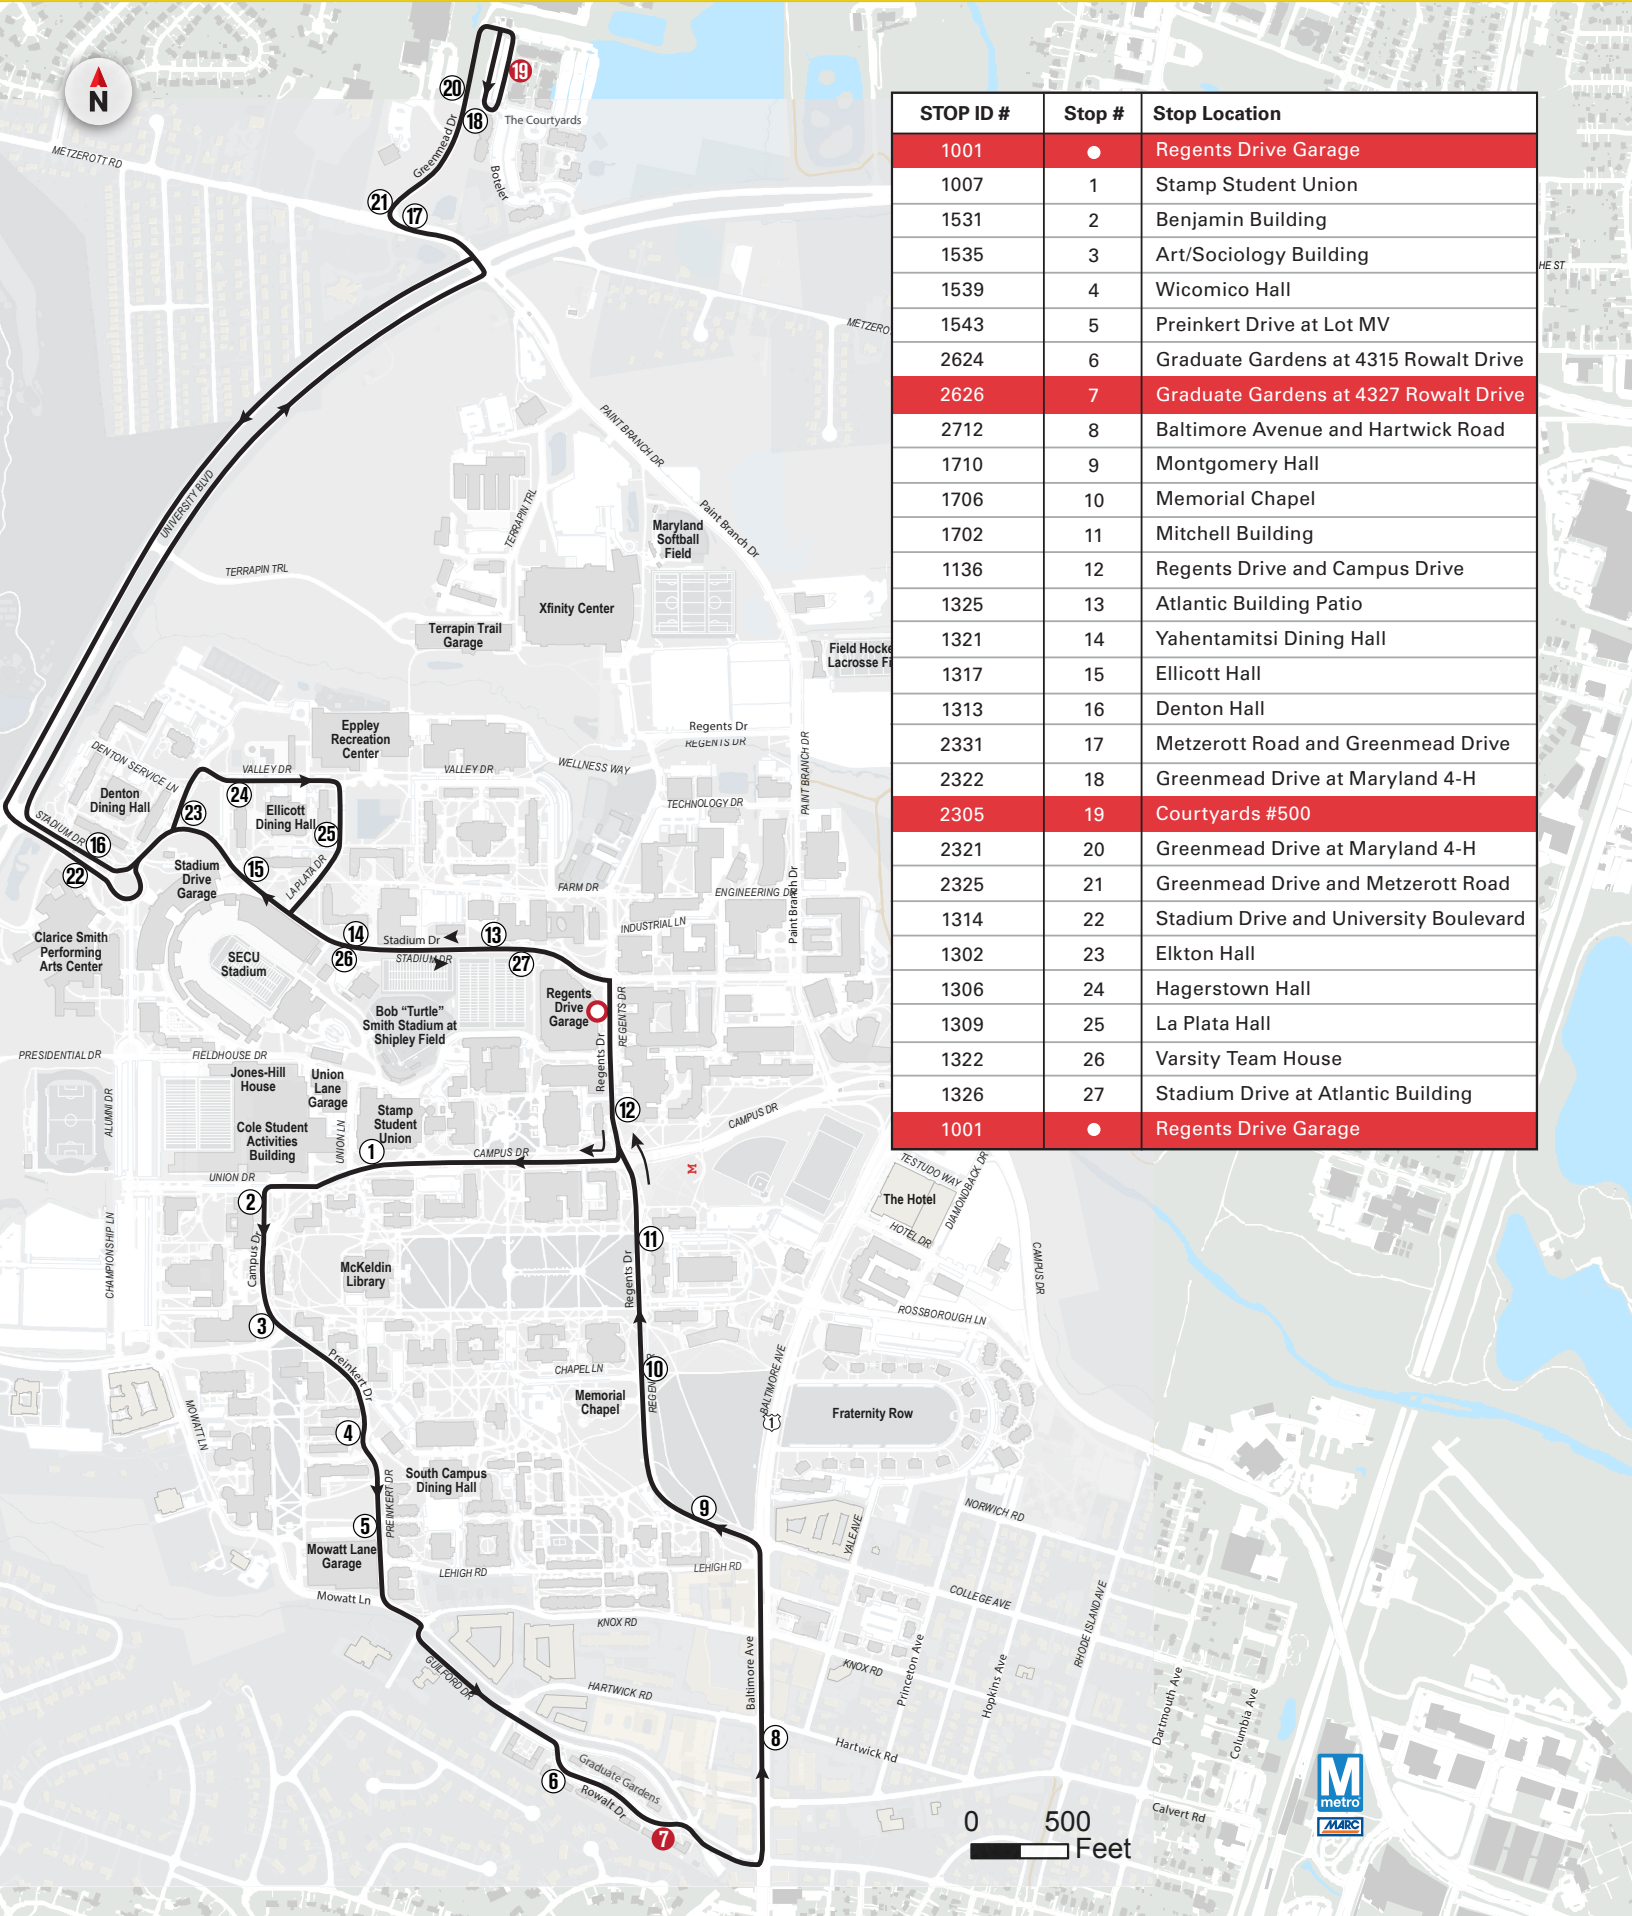

NITE RIDE

NITE Ride is a curb-to-curb evening service. Please use NITE Ride when the evening service routes are no longer in service or if your pick-up or destination is not on an evening service route. NITE Ride operates from 5:30 p.m. to 7:30 a.m. seven days a week during the fall and spring semesters. For quickest response, Request a NITE Ride through the Terp Ride app or call (301) 314-NITE (6483).

CONTACT INFORMATION: For immediate assistance: 301.314.2255 Public Relations: 301.314.0183 NITE Ride: 301.314.6483

TRANSPORTATION SERVICES

Shuttle-UM

105 CAMPUS CONNECTOR

| STOP ID # | Stop # | Stop Location |
|-----------|--------|--|
| 1001 | ● | Regents Drive Garage |
| 1007 | 1 | Stamp Student Union |
| 1531 | 2 | Benjamin Building |
| 1535 | 3 | Art/Sociology Building |
| 1539 | 4 | Wicomico Hall |
| 1543 | 5 | Preinkert Drive at Lot MV |
| 2624 | 6 | Graduate Gardens at 4315 Rowalt Drive |
| 2626 | 7 | Graduate Gardens at 4327 Rowalt Drive |
| 2712 | 8 | Baltimore Avenue and Hartwick Road |
| 1710 | 9 | Montgomery Hall |
| 1706 | 10 | Memorial Chapel |
| 1702 | 11 | Mitchell Building |
| 1136 | 12 | Regents Drive and Campus Drive |
| 1325 | 13 | Atlantic Building Patio |
| 1321 | 14 | Yahentamitsi Dining Hall |
| 1317 | 15 | Ellicott Hall |
| 1313 | 16 | Denton Hall |
| 2331 | 17 | Metzerott Road and Greenmead Drive |
| 2322 | 18 | Greenmead Drive at Maryland 4-H |
| 2305 | 19 | Courtyards #500 |
| 2321 | 20 | Greenmead Drive at Maryland 4-H |
| 2325 | 21 | Greenmead Drive and Metzerott Road |
| 1314 | 22 | Stadium Drive and University Boulevard |
| 1302 | 23 | Elkton Hall |
| 1306 | 24 | Hagerstown Hall |
| 1309 | 25 | La Plata Hall |
| 1322 | 26 | Varsity Team House |
| 1326 | 27 | Stadium Drive at Atlantic Building |
| 1001 | ● | Regents Drive Garage |