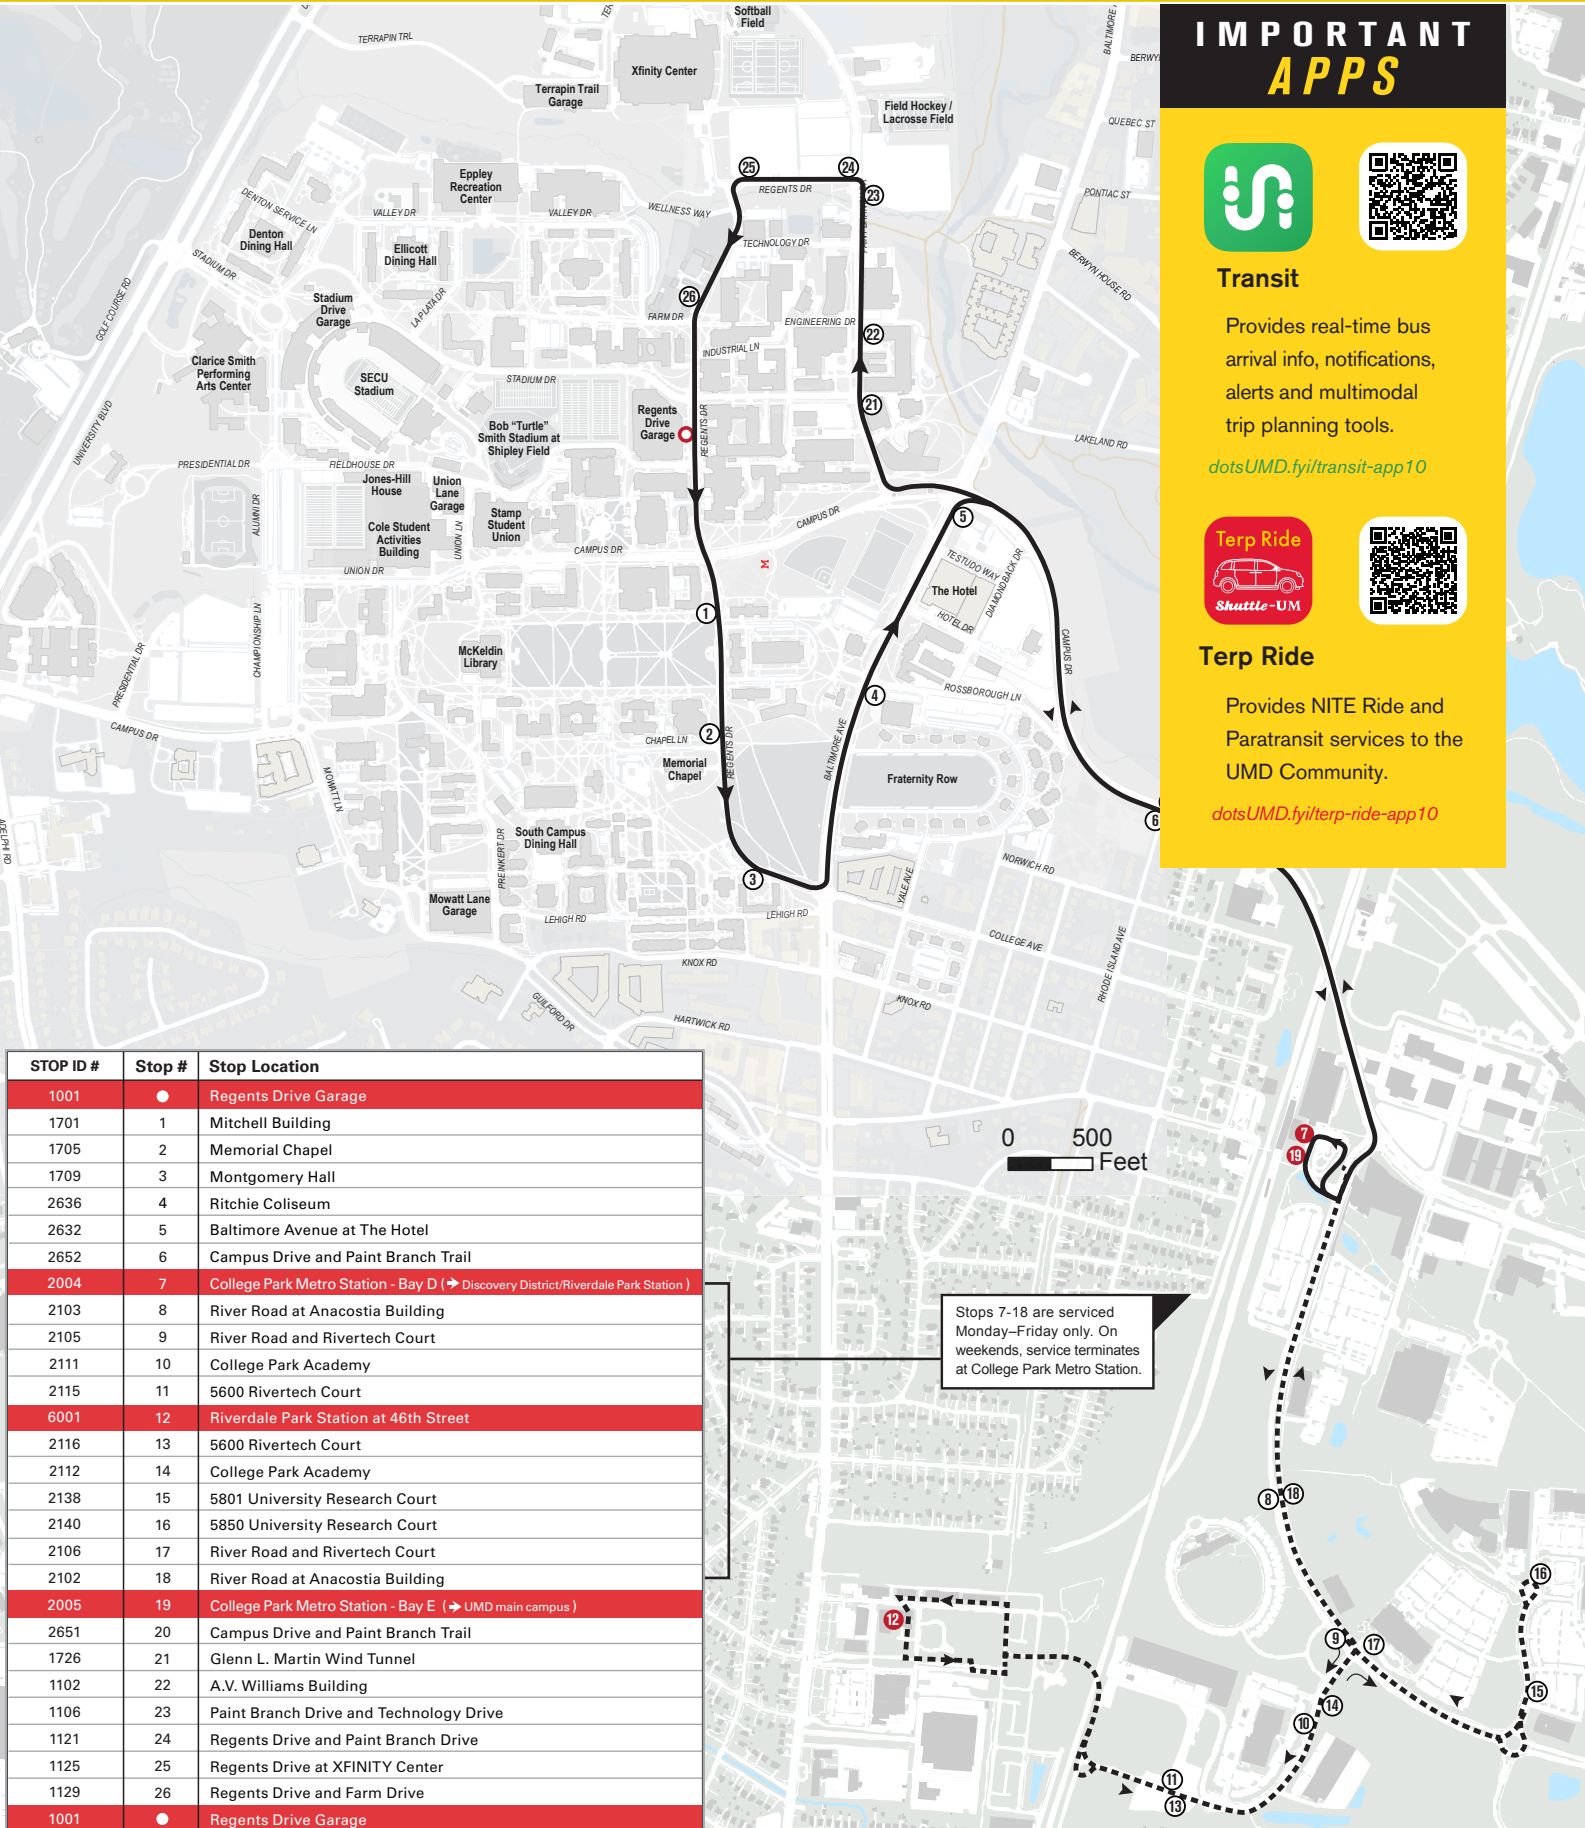

dotsUMD.fyi/terp-ride-app10

STOP ID #	Stop #	Stop Location
1001	●	Regents Drive Garage
1701	1	Mitchell Building
1705	2	Memorial Chapel
1709	3	Montgomery Hall
2636	4	Ritchie Coliseum
2632	5	Baltimore Avenue at The Hotel
2652	6	Campus Drive and Paint Branch Trail
2004	7	College Park Metro Station - Bay D (→ Discovery District/Riverdale Park Station)
2103	8	River Road at Anacostia Building
2105	9	River Road and Rivertech Court
2111	10	College Park Academy
2115	11	5600 Rivertech Court
6001	12	Riverdale Park Station at 46th Street
2116	13	5600 Rivertech Court
2112	14	College Park Academy
2138	15	5801 University Research Court
2140	16	5850 University Research Court
2106	17	River Road and Rivertech Court
2102	18	River Road at Anacostia Building
2005	19	College Park Metro Station - Bay E (→ UMD main campus)
2651	20	Campus Drive and Paint Branch Trail
1726	21	Glenn L. Martin Wind Tunnel
1102	22	A.V. Williams Building
1106	23	Paint Branch Drive and Technology Drive
1121	24	Regents Drive and Paint Branch Drive
1125	25	Regents Drive at XFINITY Center
1129	26	Regents Drive and Farm Drive
1001	●	Regents Drive Garage

Stops 7-18 are serviced Monday-Friday only. On weekends, service terminates at College Park Metro Station.