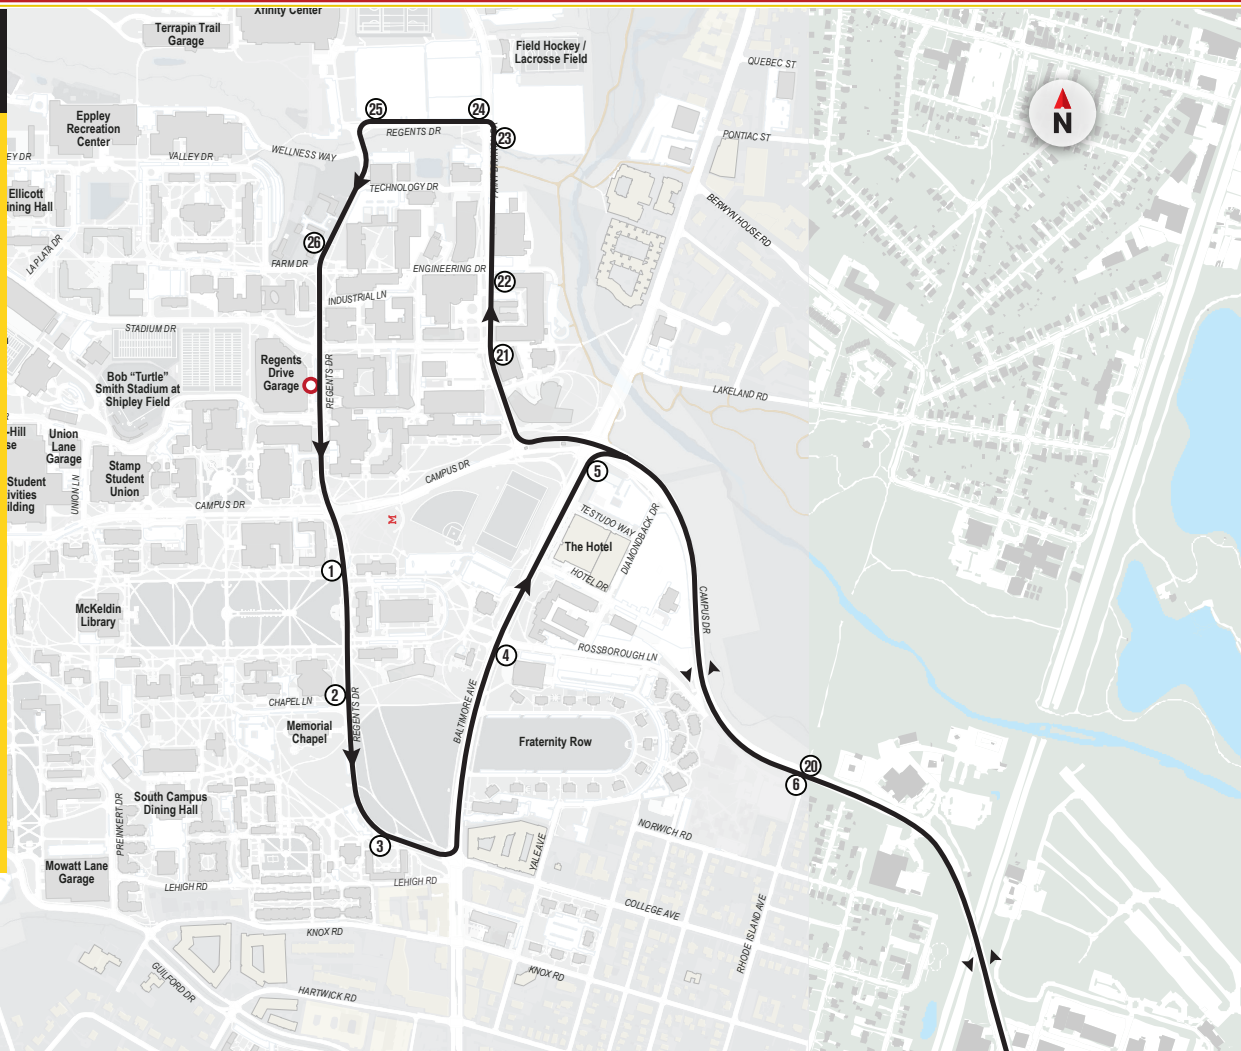

IMPORTANT APPS

Transit

Provides real-time bus arrival info, notifications, alerts and multimodal trip planning tools.

dotsUMD.fyi/transit-app10

Terp Ride

Provides NITE Ride and Paratransit services to the UMD Community.

dotsUMD.fyi/terp-ride-app10

STOP ID #	Stop #	Stop Location
1001	●	Regents Drive Garage
1701	1	Mitchell Building
1705	2	Memorial Chapel
1709	3	Montgomery Hall
2636	4	Ritchie Coliseum
2632	5	Baltimore Avenue at The Hotel
2652	6	Campus Drive and Paint Branch Trail
2004	7	College Park Metro Station - Bay D (→ Discovery District/Rivendale Park Station)
2103	8	River Road at Anacostia Building
2105	9	River Road and Rivertech Court
2111	10	College Park Academy
2115	11	5600 Rivertech Court
6001	12	Rivendale Park Station at 46th Street
2116	13	5600 Rivertech Court
2112	14	College Park Academy
2138	15	5801 University Research Court
2140	16	5850 University Research Court
2106	17	River Road and Rivertech Court
2102	18	River Road at Anacostia Building
2005	19	College Park Metro Station - Bay E (→ UMD main campus)
2651	20	Campus Drive and Paint Branch Trail
1726	21	Glenn L. Martin Wind Tunnel
1102	22	A.V. Williams Building
1106	23	Paint Branch Drive and Technology Drive
1121	24	Regents Drive and Paint Branch Drive
1125	25	Regents Drive at XFINITY Center
1129	26	Regents Drive and Farm Drive
1001	●	Regents Drive Garage