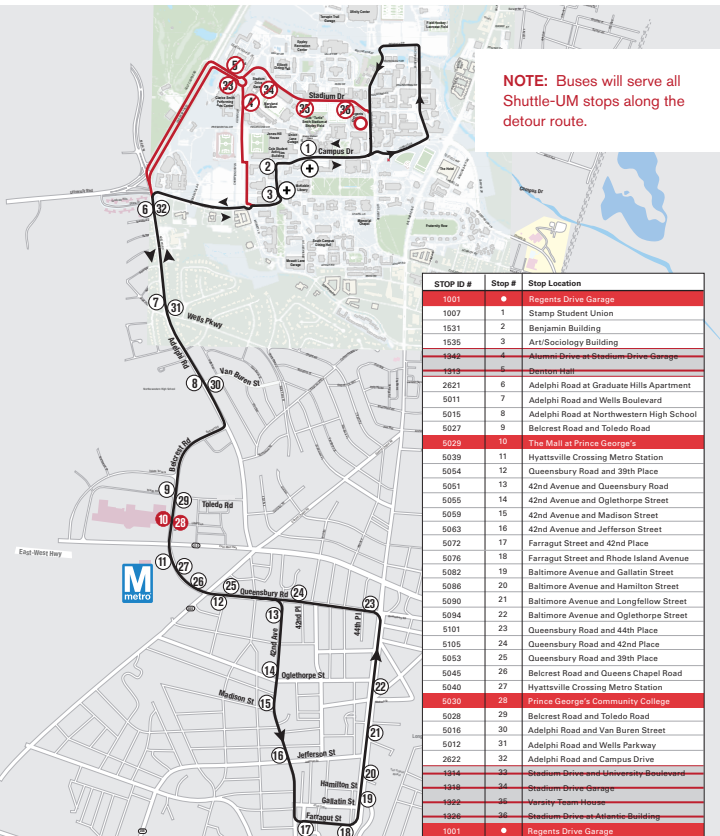

# 113 HYATTSVILLE

**NOTE:** Buses will serve all Shuttle-UM stops along the detour route.

STOP ID #	Stop #	Stop Location
1001	●	Regents Drive Garage
1007	1	Stamp Student Union
1531	2	Benjamin Building
1535	3	Art/Sociology Building
1942	4	Alumni Drive at Stadium Drive Garage
1913	5	Denton Hall
2621	6	Adelphi Road at Graduate Hills Apartment
5011	7	Adelphi Road and Wells Boulevard
5015	8	Adelphi Road at Northwestern High School
5027	9	Belcrest Road and Toledo Road
5029	10	The Mall at Prince George's
5039	11	Hyattsville Crossing Metro Station
5054	12	Queensbury Road and 39th Place
5051	13	42nd Avenue and Queensbury Road
5055	14	42nd Avenue and Oglethorpe Street
5059	15	42nd Avenue and Madison Street
5063	16	42nd Avenue and Jefferson Street
5072	17	Farragut Street and 42nd Place
5076	18	Farragut Street and Rhode Island Avenue
5082	19	Baltimore Avenue and Gallatin Street
5086	20	Baltimore Avenue and Hamilton Street
5090	21	Baltimore Avenue and Longfellow Street
5094	22	Baltimore Avenue and Oglethorpe Street
5101	23	Queensbury Road and 44th Place
5105	24	Queensbury Road and 42nd Place
5053	25	Queensbury Road and 39th Place
5045	26	Belcrest Road and Queens Chapel Road
5040	27	Hyattsville Crossing Metro Station
5030	28	Prince George's Community College
5028	29	Belcrest Road and Toledo Road
5016	30	Adelphi Road and Van Buren Street
5012	31	Adelphi Road and Wells Parkway
2622	32	Adelphi Road and Campus Drive
1914	33	Stadium Drive and University Boulevard
1918	34	Stadium Drive Garage
1922	35	Varsity Team House
1926	36	Stadium Drive at Atlantic Building
1001	●	Regents Drive Garage