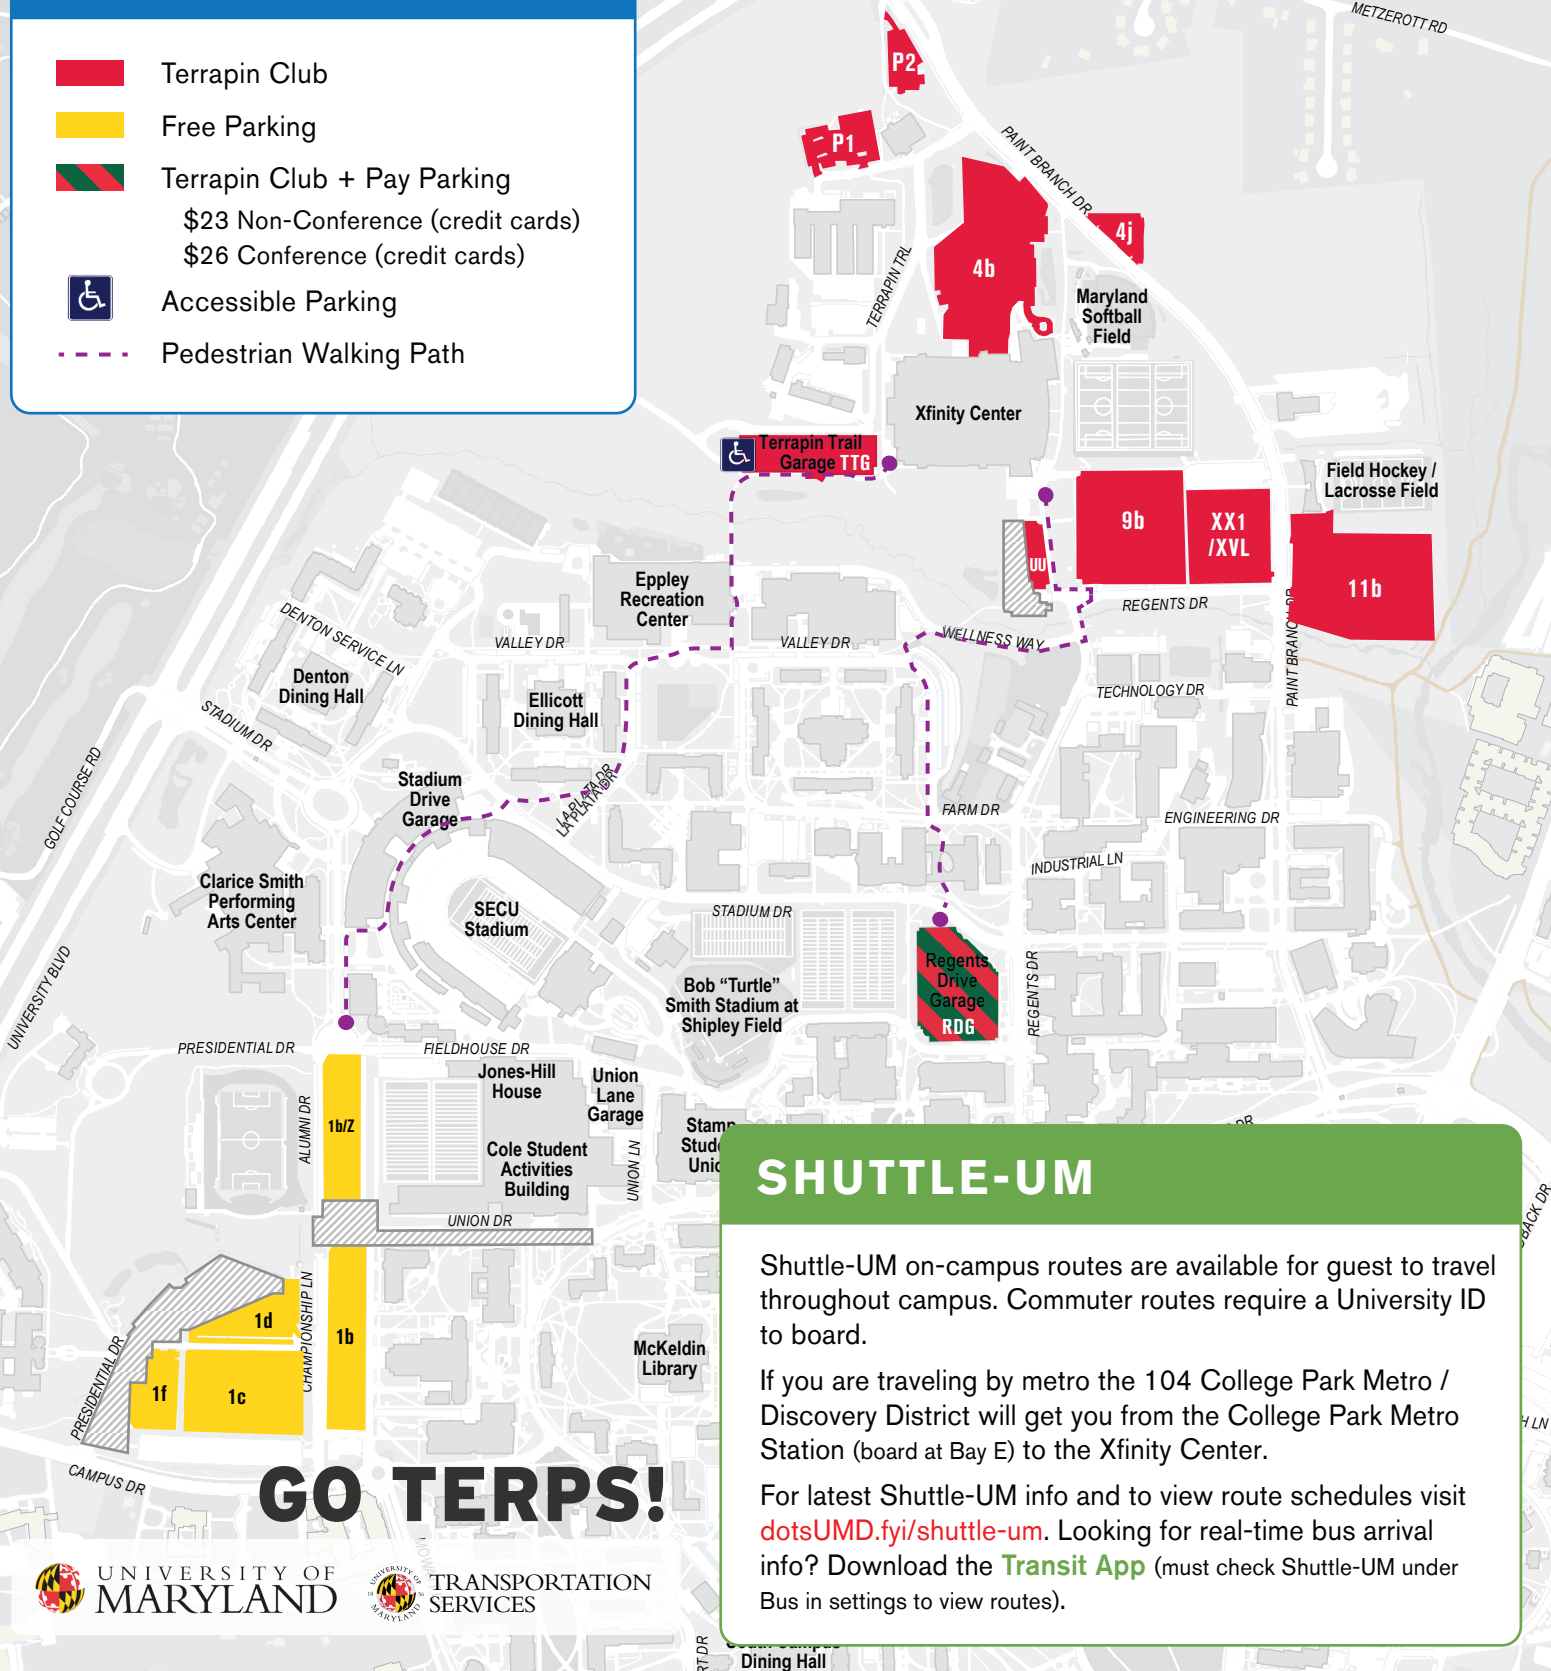

2024-2025 Men's Basketball Parking Map

PARKING

-  Terrapin Club
-  Free Parking
-  Terrapin Club + Pay Parking
 \$23 Non-Conference (credit cards)
 \$26 Conference (credit cards)
-  Accessible Parking
-  Pedestrian Walking Path

SHUTTLE-UM

Shuttle-UM on-campus routes are available for guest to travel throughout campus. Commuter routes require a University ID to board.

If you are traveling by metro the 104 College Park Metro / Discovery District will get you from the College Park Metro Station (board at Bay E) to the Xfinity Center.

For latest Shuttle-UM info and to view route schedules visit dotsUMD.fyi/shuttle-um. Looking for real-time bus arrival info? Download the **Transit App** (must check Shuttle-UM under Bus in settings to view routes).