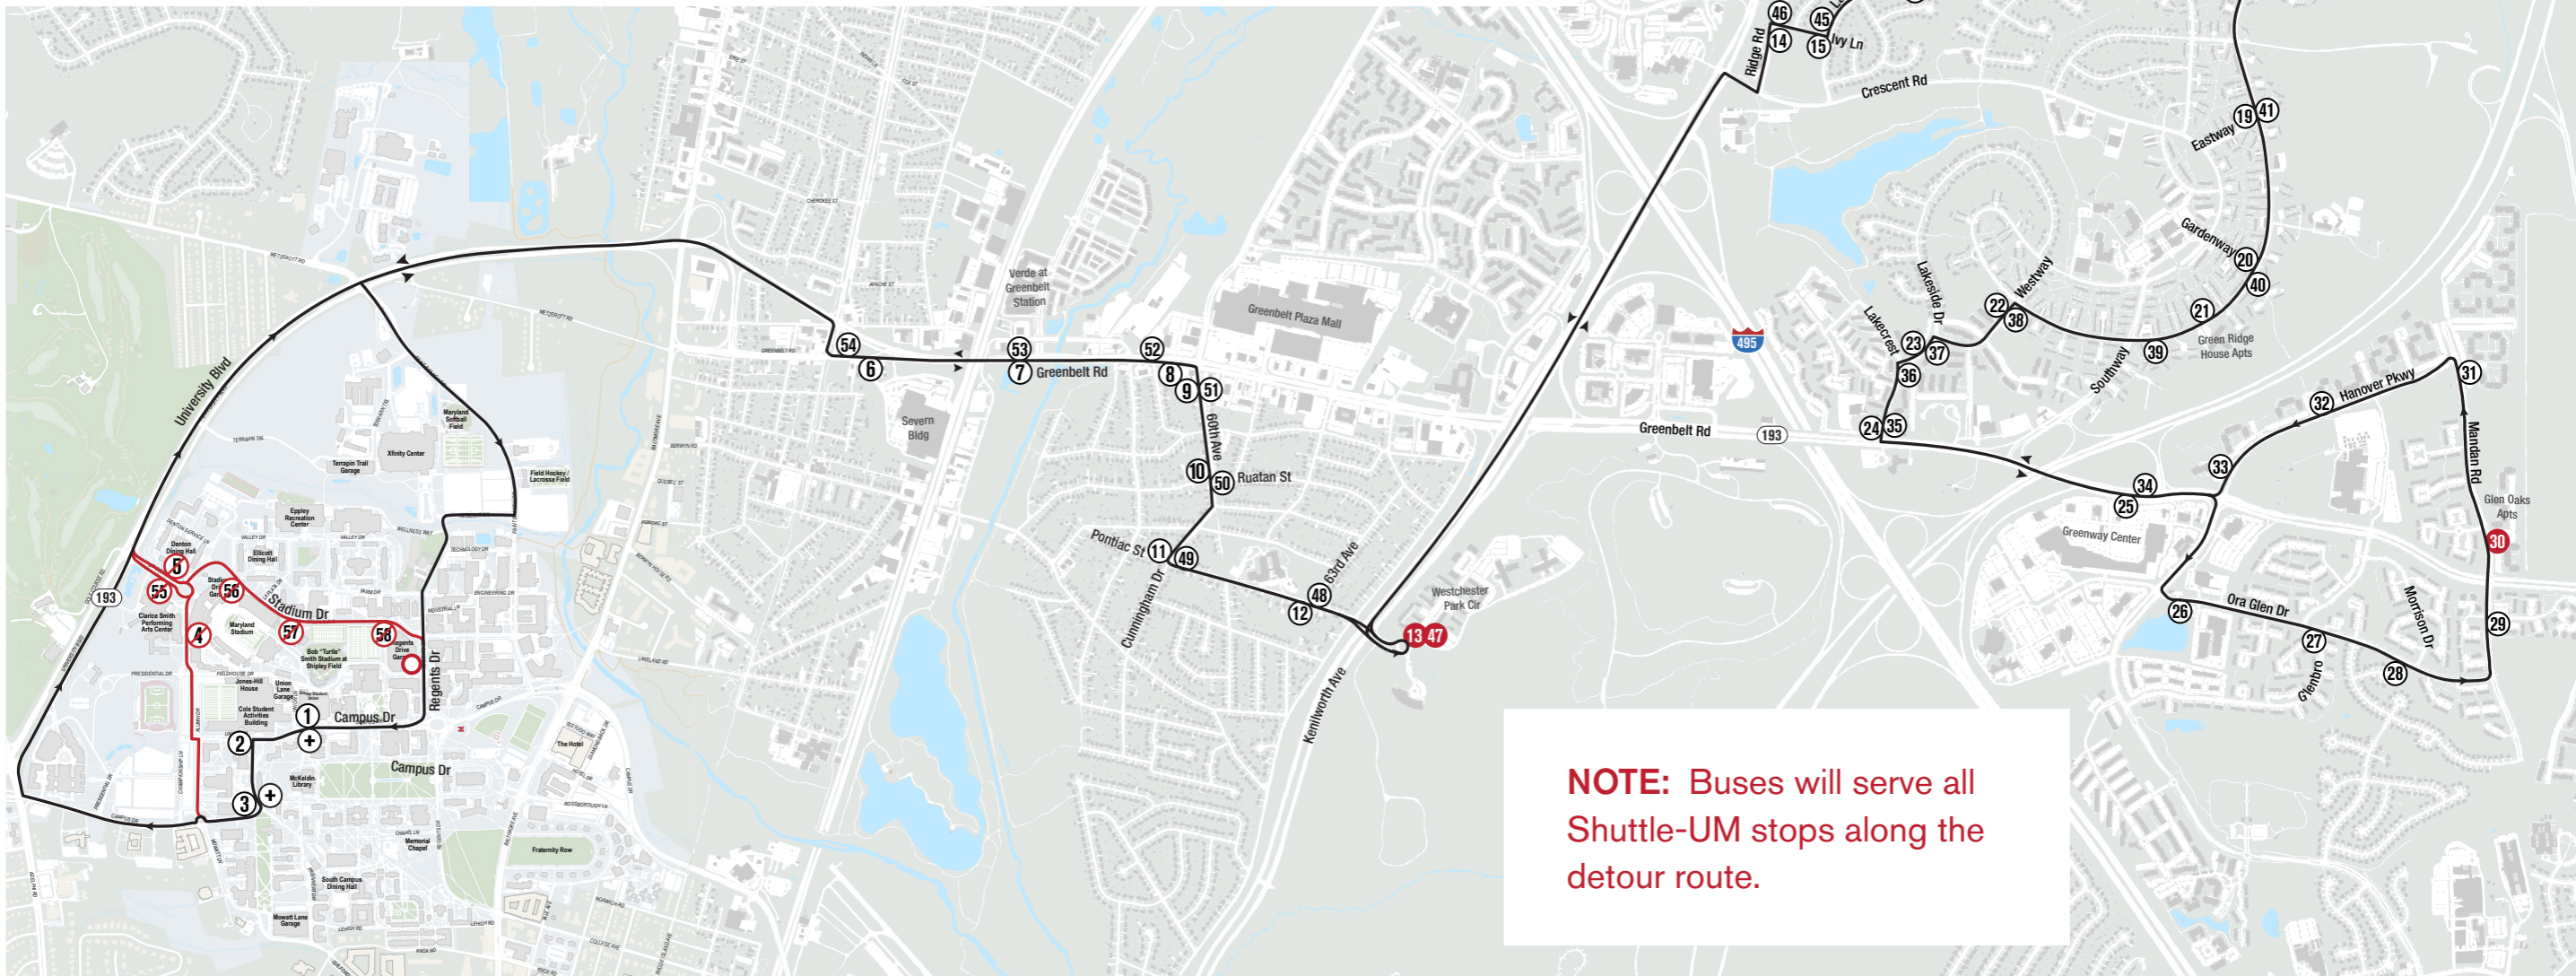

143 GREENBELT

NOTE: Buses will serve all Shuttle-UM stops along the detour route.

STOP ID #	Stop #	Stop Location	STOP ID #	Stop #	Stop Location	STOP ID #	Stop #	Stop Location
1001	●	Regents Drive Garage	3283	20	Ridge Road and Gardenway	3284	40	Ridge Road and Gardenway
1007	1	Stamp Student Union	3287	21	Ridge Road at Green Ridge House Apartments	3280	41	Ridge Road and Eastway
1531	2	Benjamin Building	3291	22	Westway and Ridge Road	3276	42	Ridge Road and Plateau Place
1535	3	Art/Sociology Building	3295	23	Lakeside Drive and Westway	3269	43	Ridge Road and Research Road
1342	4	Alumni Drive at Stadium Drive	3303	24	Lakecrest Drive and Greenbelt Road	3265	44	Lastner Lane and Julian Court
1313	5	Denton Hall	3307	25	Greenbelt Road at Greenway Center	3261	45	Lastner Lane and Ivy Lane
2156	6	Greenbelt Road at Severn Building	3314	26	Ora Glen Drive and Hanover Parkway	3257	46	Ivy Lane and Ridge Road
3212	7	Greenbelt Road and Greenbelt Station Parkway	3318	27	Ora Glen Drive and Greenbrook Drive	3250	47	Westchester Park Circle
3216	8	Greenbelt Road and 60th Avenue	3322	28	Ora Glen Drive and Morrison Drive	3241	48	Pontiac Street and 63rd Avenue
3221	9	60th Avenue and Greenbelt Road	3326	29	Mandan Road and Canning Terrace	3233	49	Pontiac Street and Cunningham Drive
3225	10	60th Avenue and Ruatan Street	3330	30	Mandan Road at Glen Oaks Apartment	3226	50	60th Avenue and Ruatan Street
3231	11	Cunningham Drive and Pontiac Street	3334	31	Mandan Road and Hanover Parkway	3222	51	60th Avenue and Greenbelt Road
3242	12	Pontiac Street and 63rd Avenue	3337	32	Hanover Parkway at Eleanor Roosevelt High School	3215	52	Greenbelt Road and Branchville Road
3250	13	Westchester Park Circle	3341	33	Hanover Parkway and Greenbelt Road	3211	53	Greenbelt Road and Greenbelt Station Parkway
3258	14	Ridge Road and Ivy Lane	3308	34	Greenbelt Road at Greenway Center	2155	54	Greenbelt Road at Severn Building
3262	15	Ivy Lane and Lastner Lane	3304	35	Lakecrest Drive and Greenbelt Road	1314	55	Stadium Drive and University Boulevard
3266	16	Lastner Lane and Julian Court	3298	36	Lakecrest Drive and Lakeside Drive	1318	56	Stadium Drive Garage
3270	17	Ridge Road and Research Road	3296	37	Lakeside Drive and Westway	1322	57	Varsity Team House
3275	18	Ridge Road and Plateau Place	3292	38	Westway and Ridge Road	1326	58	Stadium Drive at Atlantic Building
3279	19	Ridge Road and Eastway	3288	39	Ridge Road and Southway	1001	●	Regents Drive Garage