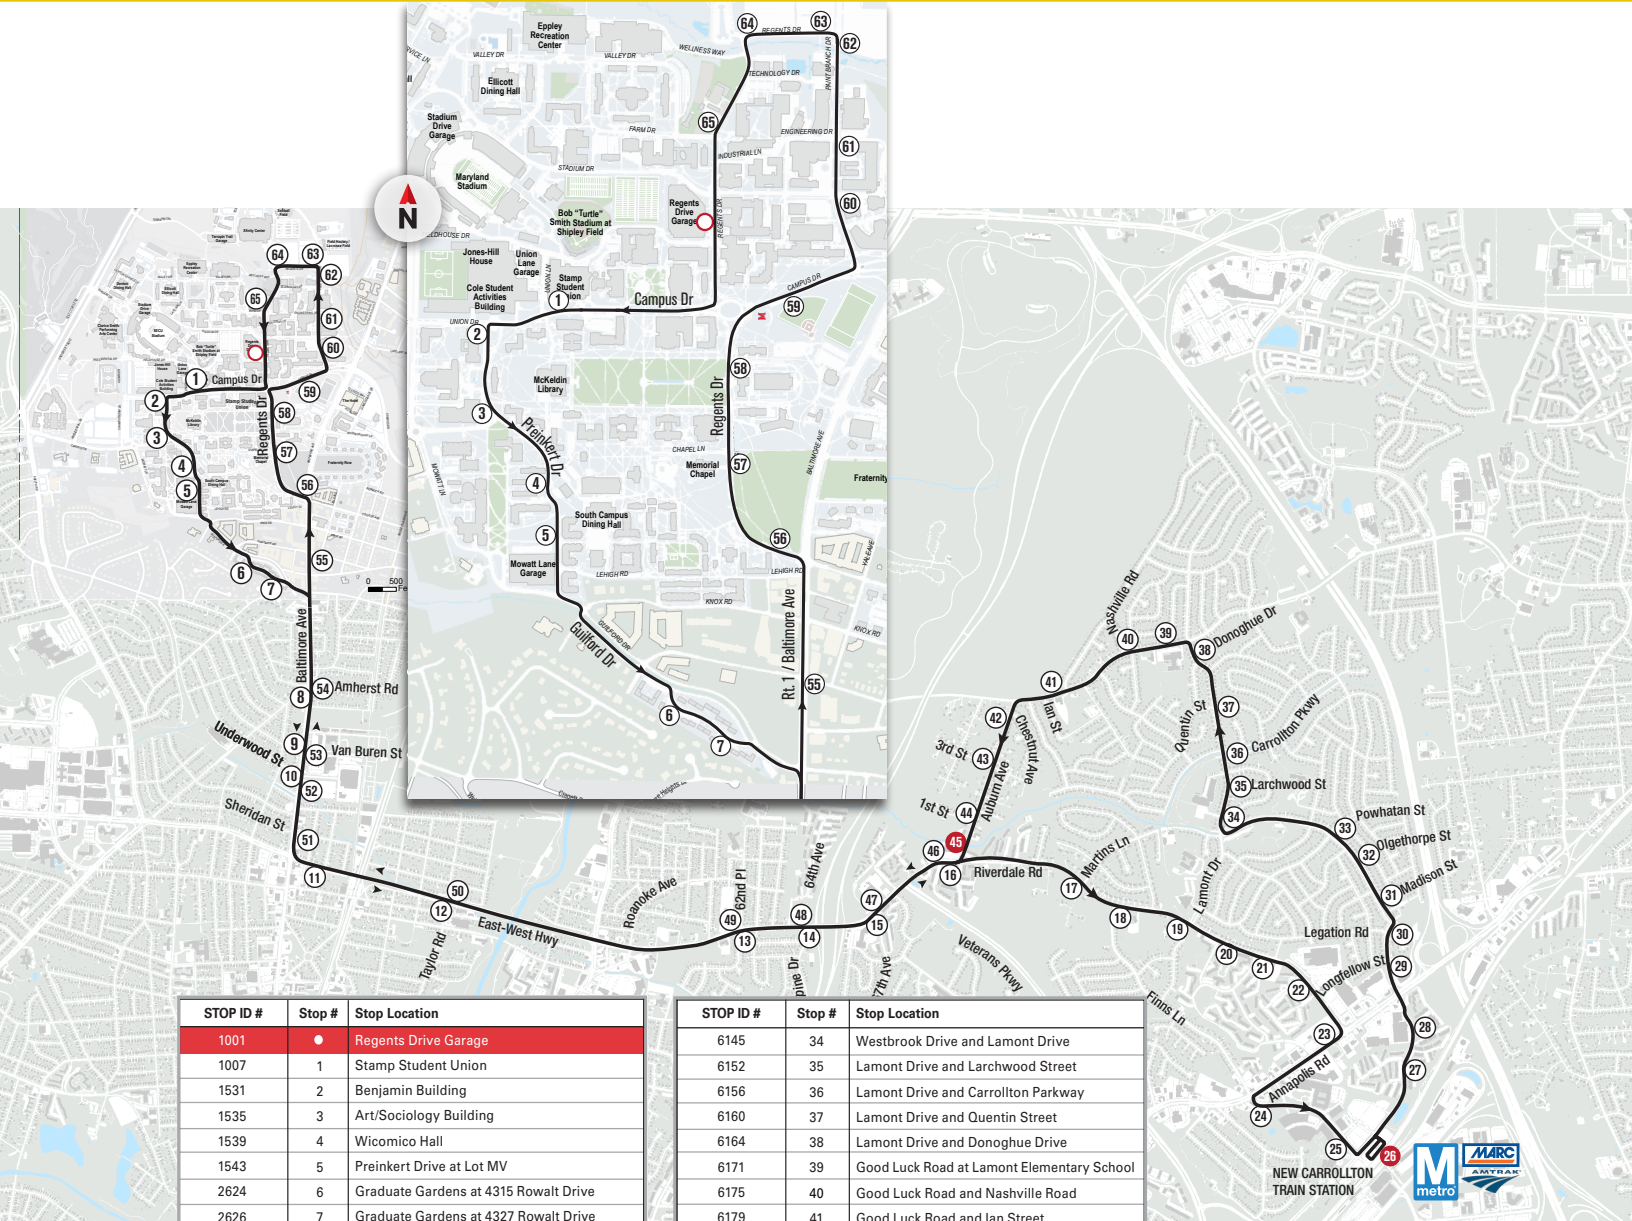

126 NEW CARROLLTON

STOP ID #	Stop #	Stop Location
1001	●	Regents Drive Garage
1007	1	Stamp Student Union
1531	2	Benjamin Building
1535	3	Art/Sociology Building
1539	4	Wicomico Hall
1543	5	Preinkert Drive at Lot MV
2624	6	Graduate Gardens at 4315 Rowalt Drive
2626	7	Graduate Gardens at 4327 Rowalt Drive
5211	8	Baltimore Avenue at University Park Town Hall
5215	9	Baltimore Avenue at Riverdale Park Station
5219	10	Baltimore Avenue and Underwood Street
6012	11	East-West Highway and West Beale Circle
6022	12	East-West Highway and Taylor Road
6032	13	Riverdale Road and 63rd Avenue
6036	14	Riverdale Road and Eastpine Drive
6040	15	Riverdale Road and 67th Avenue
6044	16	Riverdale Road and Auburn Avenue
6048	17	Riverdale Road and Martins Lane
6052	18	Riverdale Road and Finns Lane
6056	19	Riverdale Road and Lamont Drive
6060	20	Riverdale Road at Fountain Club Apartments
6064	21	Riverdale Road and Mahoney Drive
6068	22	Riverdale Road at Heritage Square Apartments
6072	23	Annapolis Road and Riverdale Road
6082	24	Harkins Road and Annapolis Road
6090	25	Harkins Road and Ellin Road
6100	26	New Carrollton Metro Station - Bay T6
6112	27	85th Avenue at Lenox Court Apartments
6116	28	85th Avenue at Carrollton Manor Apartments
6120	29	85th Avenue and Longfellow Street
6124	30	85th Avenue and Legation Street
6132	31	Westbrook Drive and Madison Street
6136	32	Westbrook Drive and Oglethorpe Street
6140	33	Westbrook Drive and Powhatan Street

STOP ID #	Stop #	Stop Location
6145	34	Westbrook Drive and Lamont Drive
6152	35	Lamont Drive and Larchwood Street
6156	36	Lamont Drive and Carrollton Parkway
6160	37	Lamont Drive and Quentin Street
6164	38	Lamont Drive and Donoghue Drive
6171	39	Good Luck Road at Lamont Elementary School
6175	40	Good Luck Road and Nashville Road
6179	41	Good Luck Road and Ian Street
6191	42	Auburn Avenue and Chestnut Avenue
6193	43	Auburn Avenue and 3rd Street
6195	44	Auburn Avenue and 1st Street
6197	45	Auburn Avenue and Riverdale Road
6043	46	Riverdale Road at Wildercroft Shopping Center
6039	47	Riverdale Road and 67th Court
6035	48	Riverdale Road and 64th Avenue
6031	49	Riverdale Road and 62nd Place
6021	50	East-West Highway and Taylor Road
5224	51	Baltimore Avenue and Sheridan Street
5220	52	Baltimore Avenue at National Guard Armory
5216	53	Baltimore Avenue at Riverdale Park Station
5212	54	Baltimore Avenue and Amherst Road
2712	55	Baltimore Avenue and Hartwick Road
1710	56	Montgomery Hall
1706	57	Memorial Chapel
1702	58	Mitchel Building
1722	59	Campus Drive at Math Slip
1726	60	Glenn L. Martin Wind Tunnel
1102	61	A.V. Williams Building
1106	62	Paint Branch Drive and Technology Drive
1121	63	Regents Drive and Paint Branch Drive
1125	64	Regents Drive at XFINITY Center
1129	65	Regents Drive and Farm Drive
1001	●	Regents Drive Garage