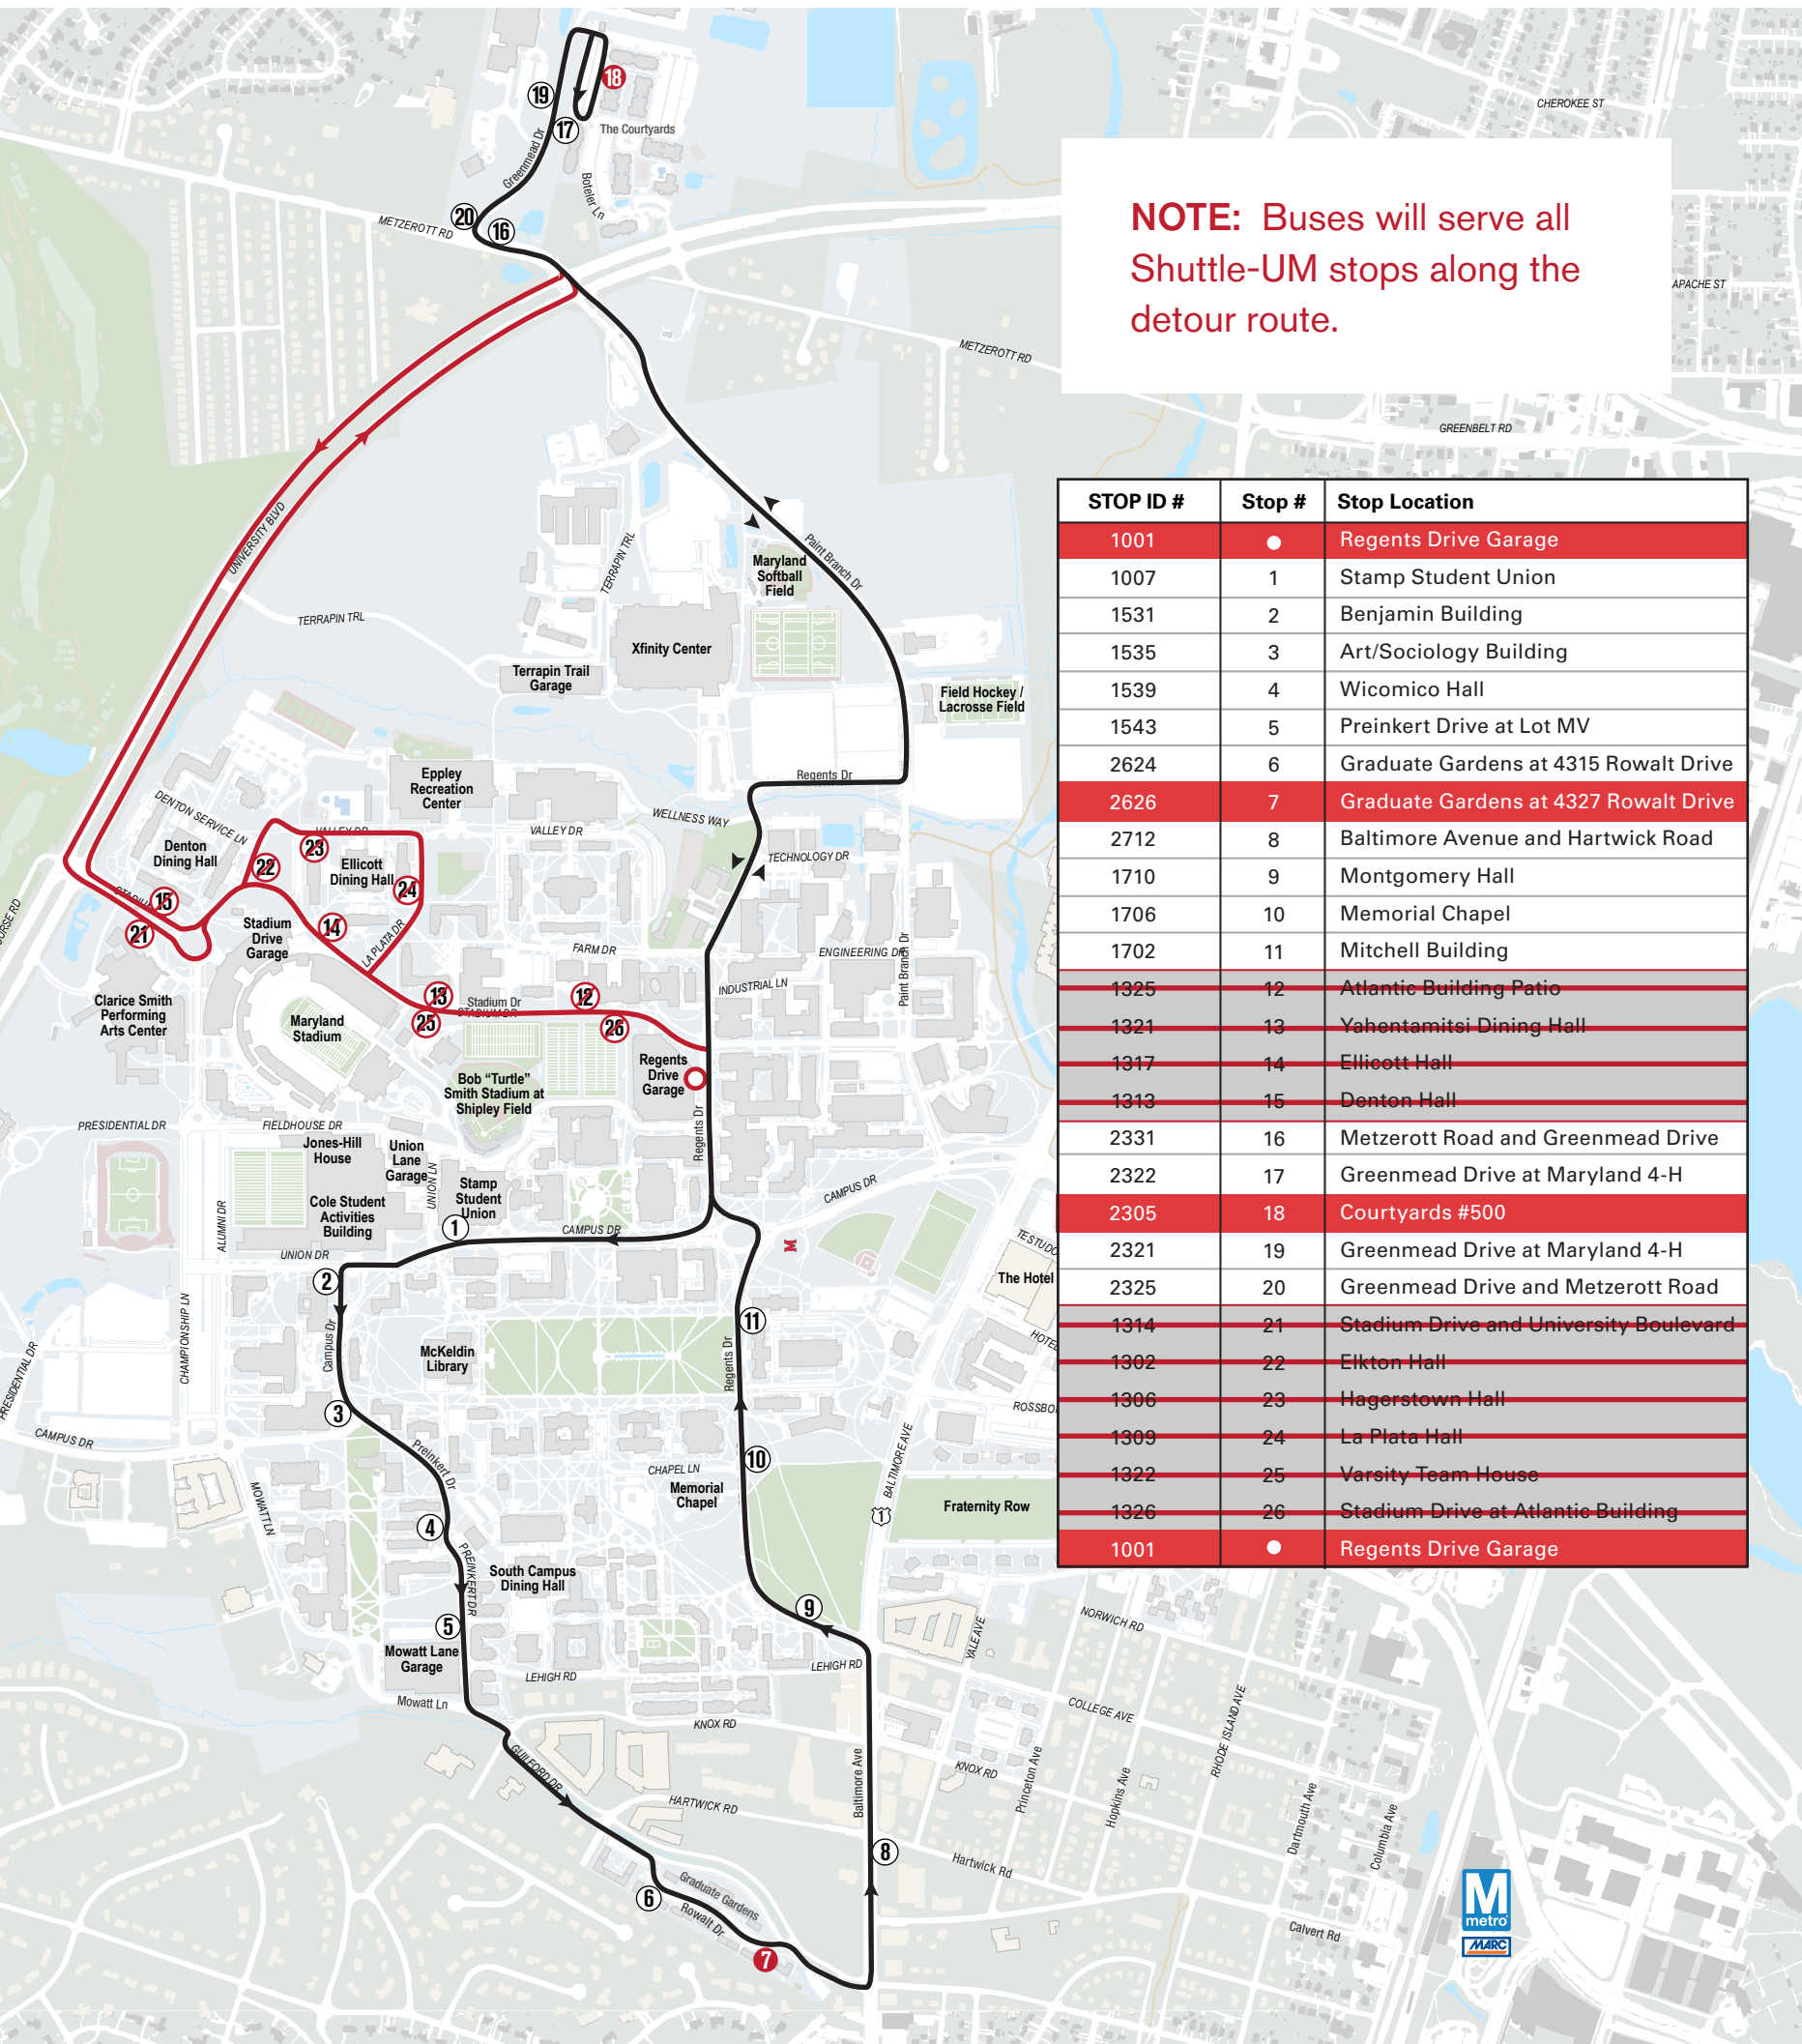

105 CAMPUS CONNECTOR

NOTE: Buses will serve all Shuttle-UM stops along the detour route.

STOP ID #	Stop #	Stop Location
1001	●	Regents Drive Garage
1007	1	Stamp Student Union
1531	2	Benjamin Building
1535	3	Art/Sociology Building
1539	4	Wicomico Hall
1543	5	Preinkert Drive at Lot MV
2624	6	Graduate Gardens at 4315 Rowalt Drive
2626	7	Graduate Gardens at 4327 Rowalt Drive
2712	8	Baltimore Avenue and Hartwick Road
1710	9	Montgomery Hall
1706	10	Memorial Chapel
1702	11	Mitchell Building
1325	12	Atlantic Building Patio
1321	13	Yahentamitsi Dining Hall
1317	14	Ellicott Hall
1313	15	Denton Hall
2331	16	Metzerott Road and Greenmead Drive
2322	17	Greenmead Drive at Maryland 4-H
2305	18	Courtyards #500
2321	19	Greenmead Drive at Maryland 4-H
2325	20	Greenmead Drive and Metzerott Road
1314	21	Stadium Drive and University Boulevard
1302	22	Elkton Hall
1306	23	Hagerstown Hall
1309	24	La Plata Hall
1322	25	Varsity Team House
1326	26	Stadium Drive at Atlantic Building
1001	●	Regents Drive Garage