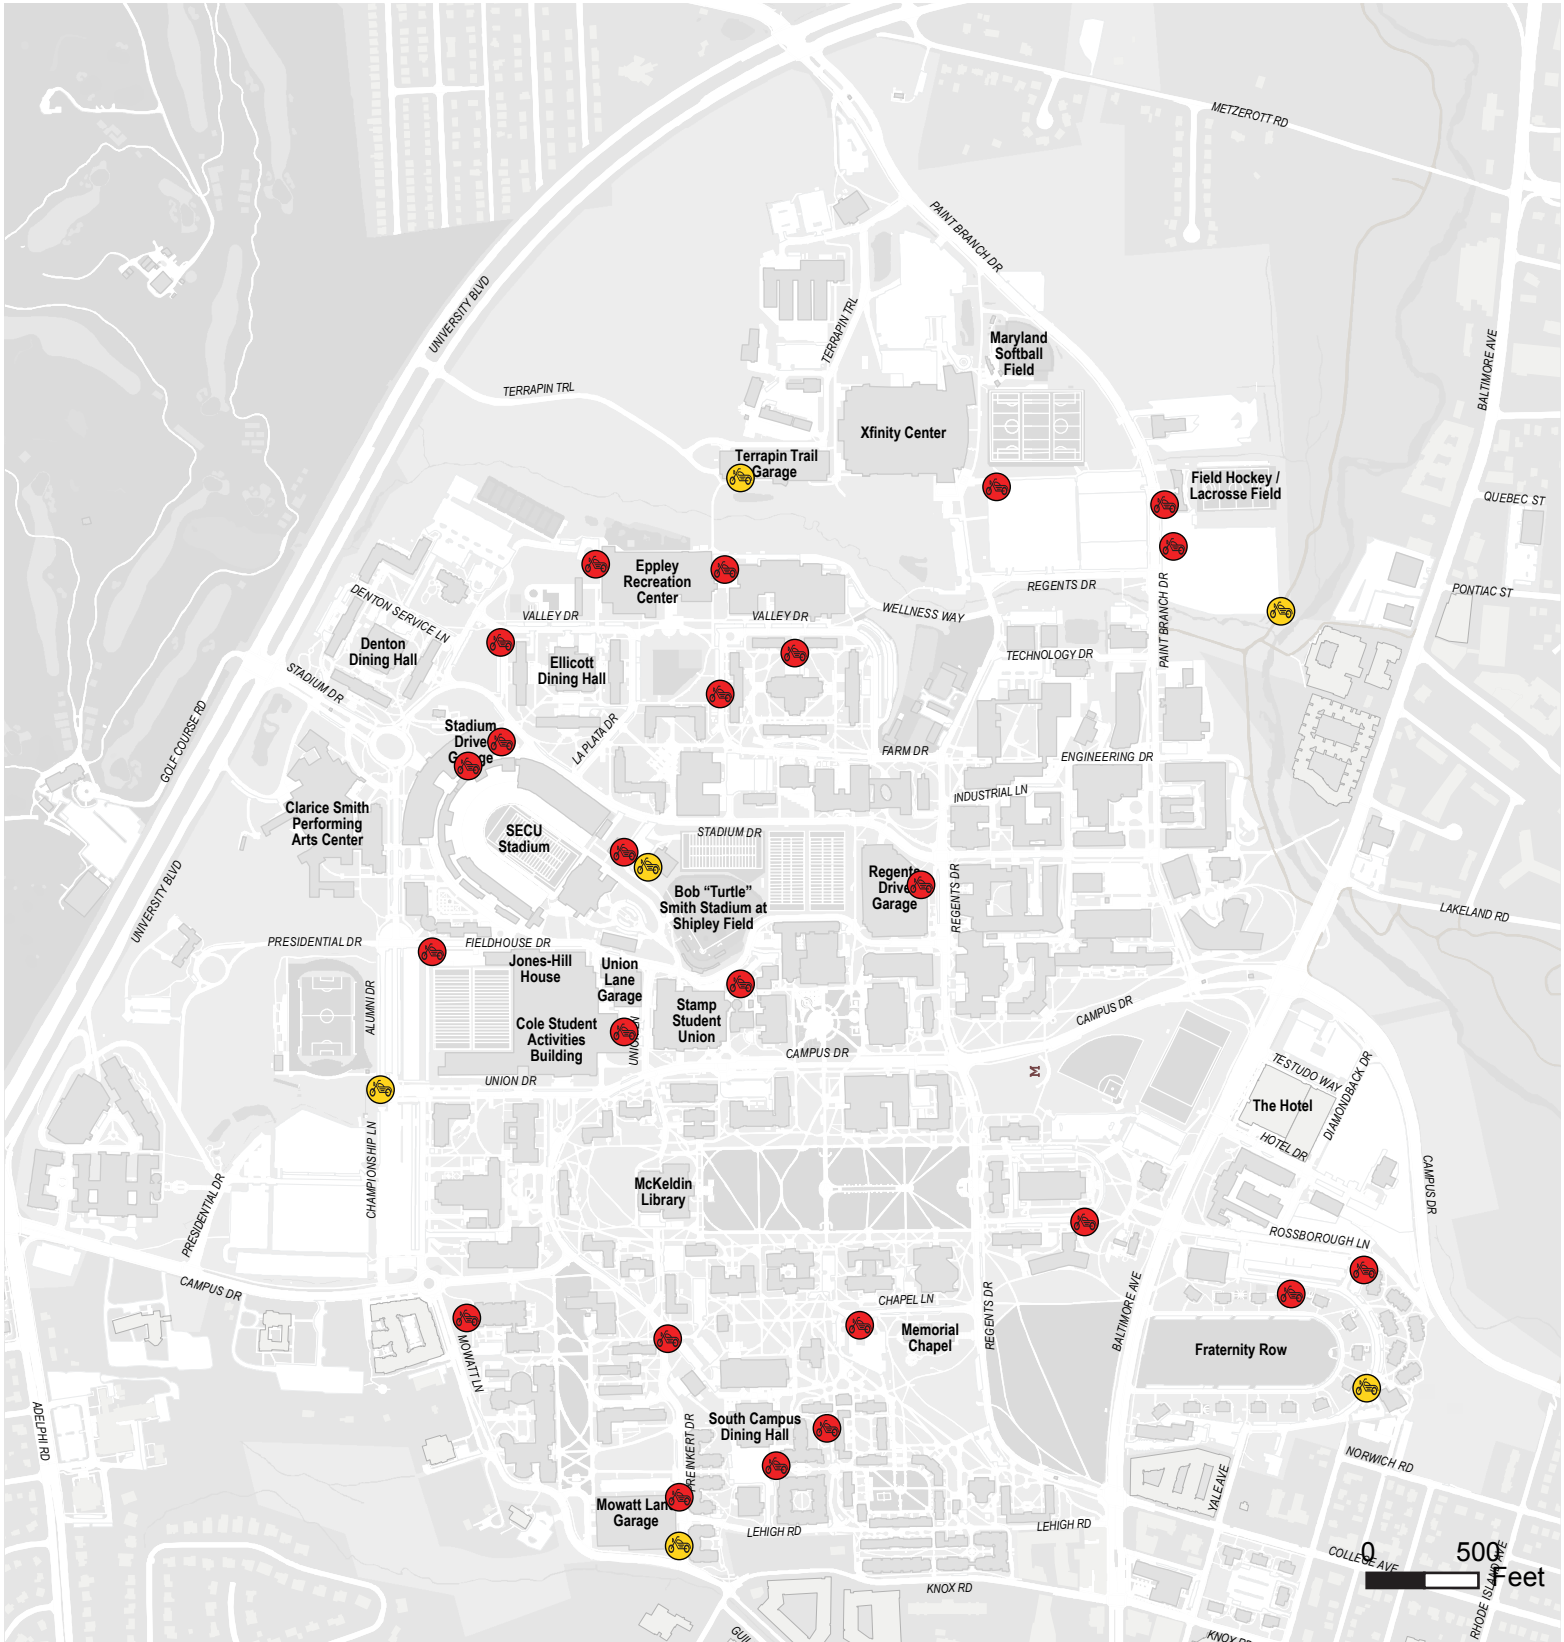

Motorcycle & Scooter Parking

CAMPUS MAP

TRANSPORTATION SERVICES

PARKING LOCATIONS

Locks Available

Locks Unavailable

(updated: 9/24)