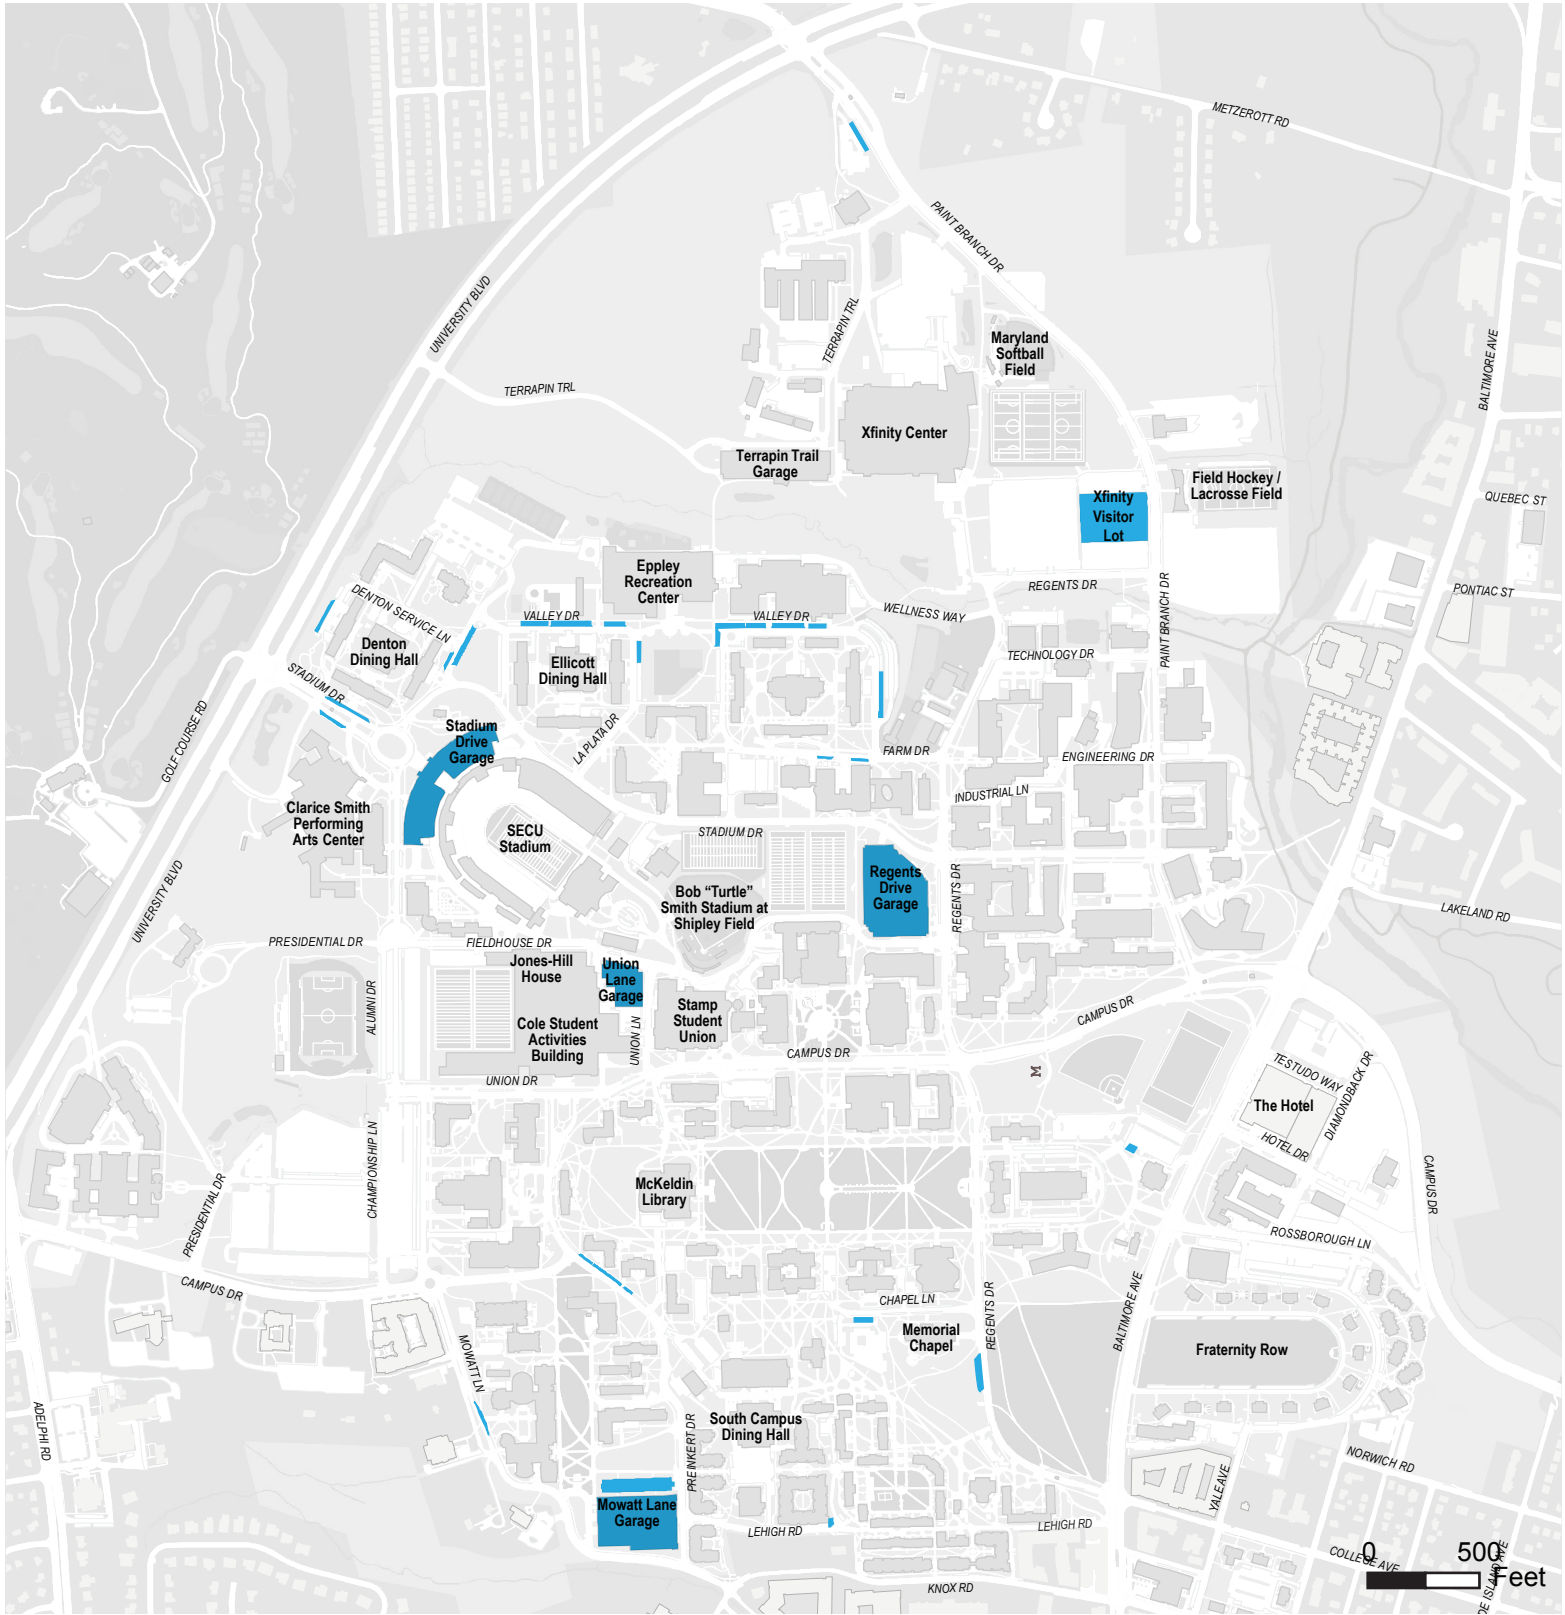

# Visitor Parking

## CAMPUS MAP

TRANSPORTATION SERVICES

(updated: 6/24)

**Hours of Operation**  
7am to Midnight daily

**Parking Rates**  
\$4/hour (\$20 daily max)

**NOTE:** During the hours of 7 AM through midnight, visitors must either pay a single head parking meter or a parking pay station. When parking in pay station locations visitors may start/add parking time through the Parkmobile app.

**Accessibility Parking is available throughout campus. All visitors must pay to park on campus.**