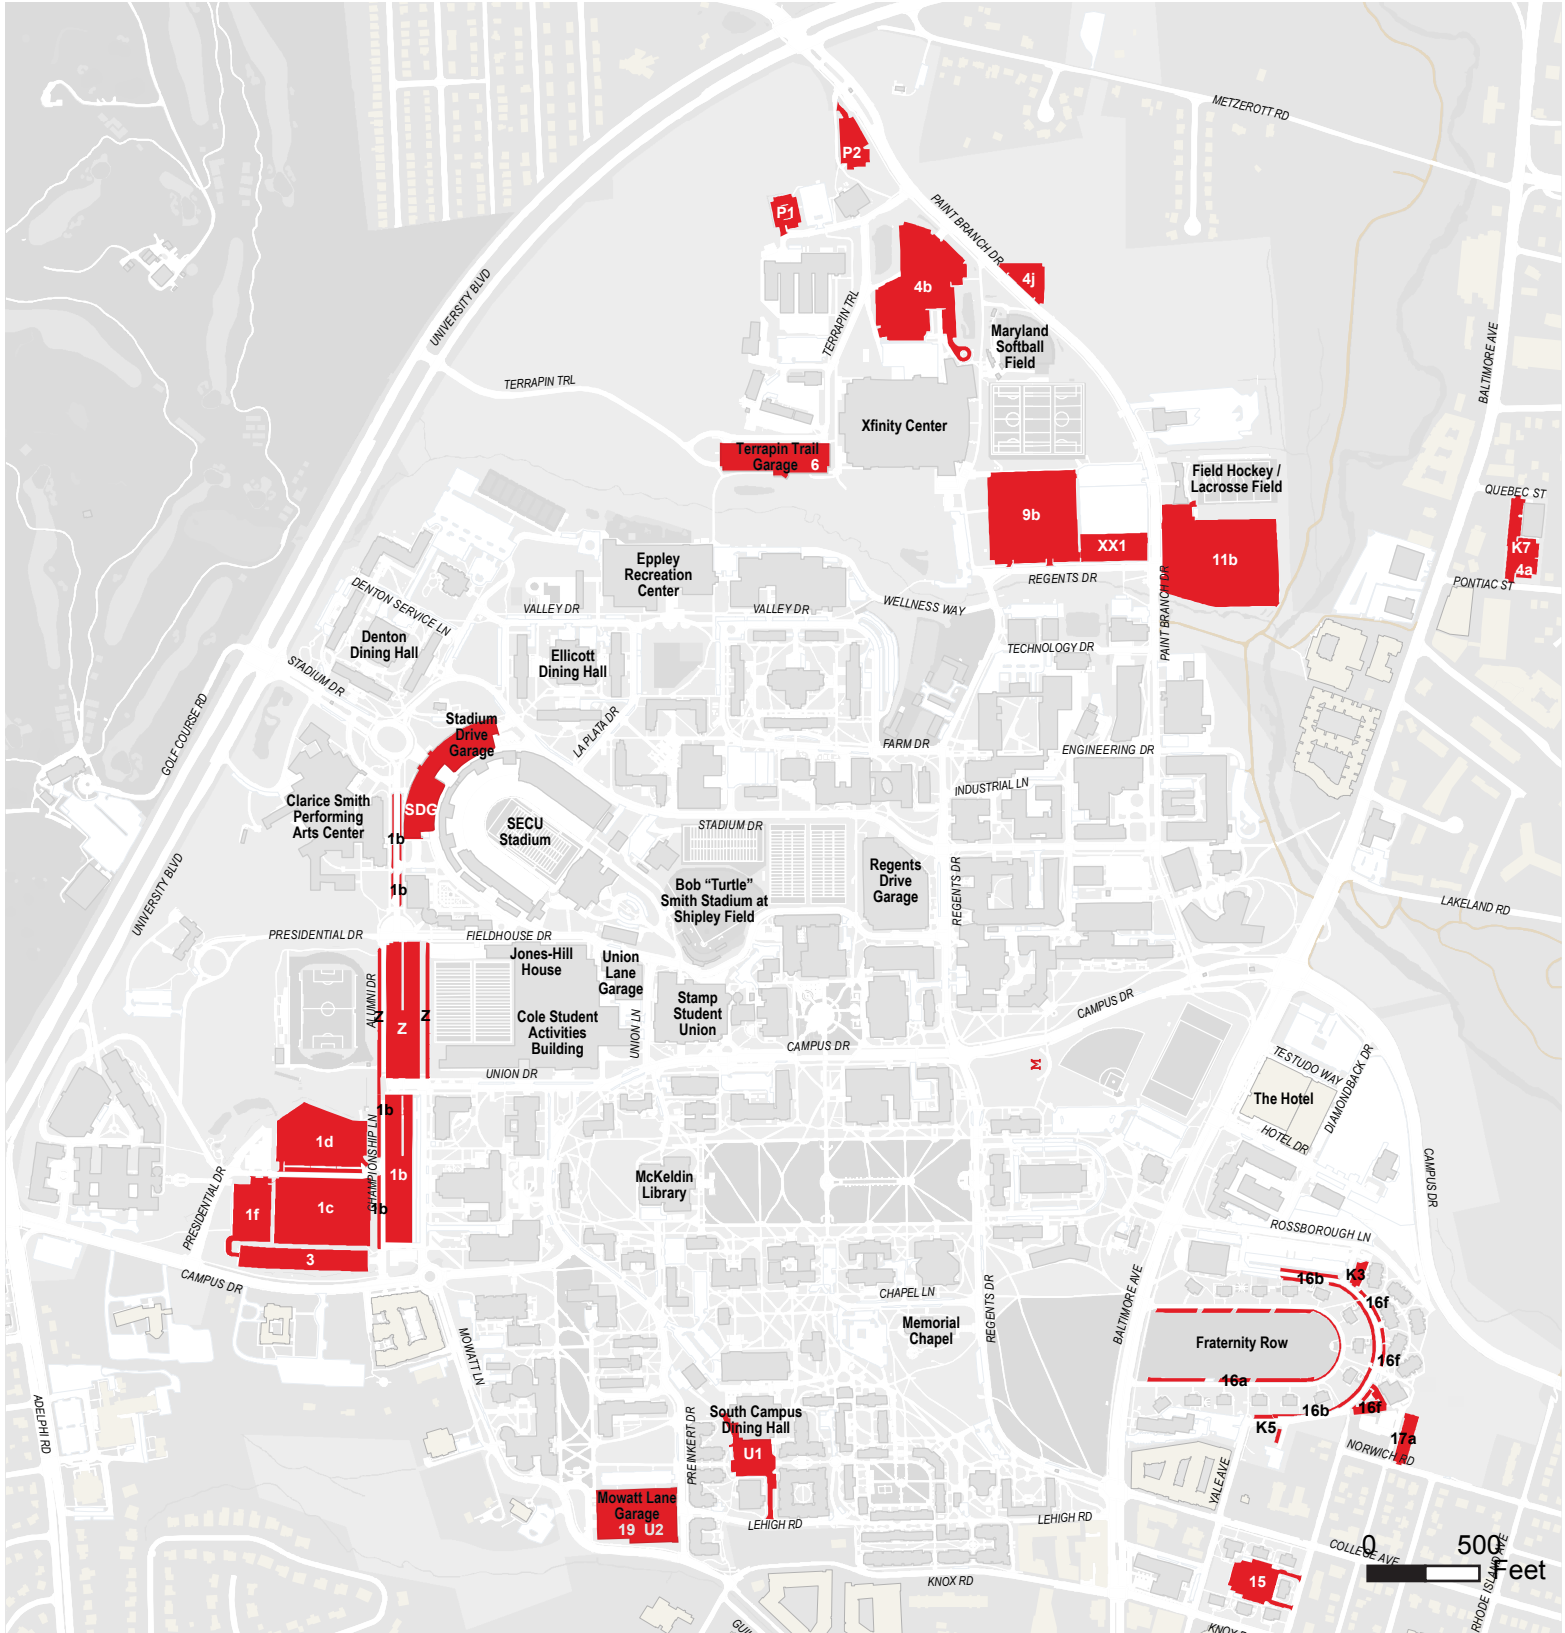

# Faculty/Staff Overflow Parking

CAMPUS MAP

TRANSPORTATION SERVICES

## FACULTY/STAFF OVERFLOW PARKING LOTS INCLUDE:

OR ANY LOT ON CAMPUS THAT BEGINS WITH A NUMBER WITH THE EXCEPTION OF LOT 2