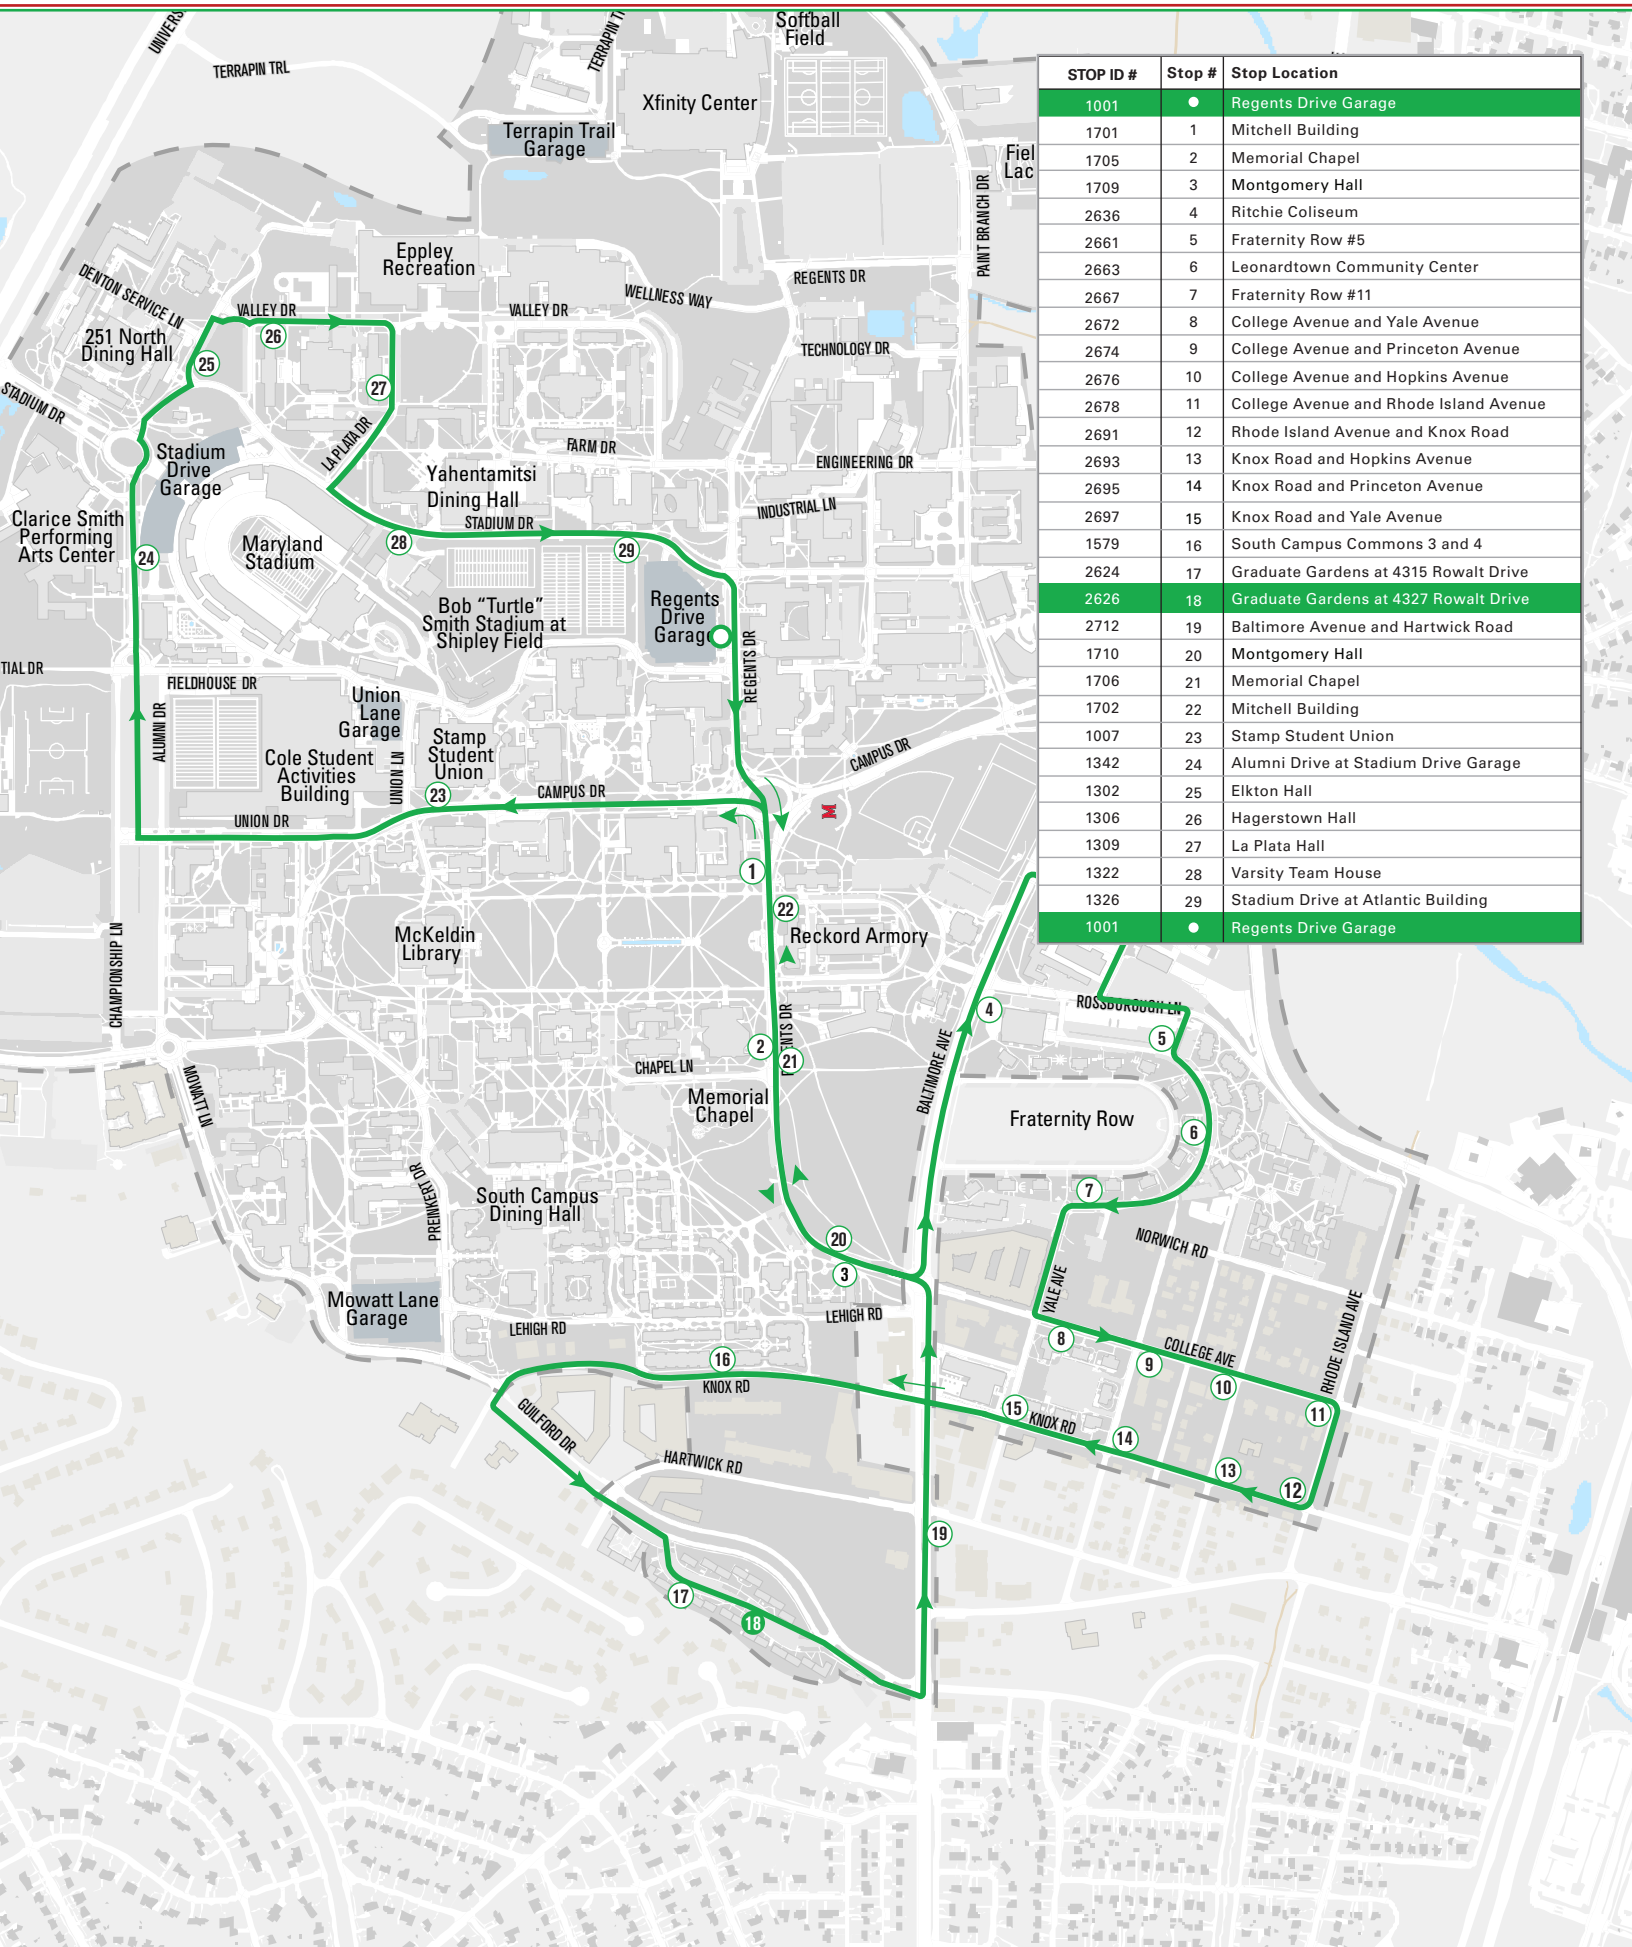

# 122 GREEN

STOP ID #	Stop #	Stop Location
1001	●	Regents Drive Garage
1701	1	Mitchell Building
1705	2	Memorial Chapel
1709	3	Montgomery Hall
2636	4	Ritchie Coliseum
2661	5	Fraternity Row #5
2663	6	Leonardt Community Center
2667	7	Fraternity Row #11
2672	8	College Avenue and Yale Avenue
2674	9	College Avenue and Princeton Avenue
2676	10	College Avenue and Hopkins Avenue
2678	11	College Avenue and Rhode Island Avenue
2691	12	Rhode Island Avenue and Knox Road
2693	13	Knox Road and Hopkins Avenue
2695	14	Knox Road and Princeton Avenue
2697	15	Knox Road and Yale Avenue
1579	16	South Campus Commons 3 and 4
2624	17	Graduate Gardens at 4315 Rowalt Drive
2626	18	Graduate Gardens at 4327 Rowalt Drive
2712	19	Baltimore Avenue and Hartwick Road
1710	20	Montgomery Hall
1706	21	Memorial Chapel
1702	22	Mitchell Building
1007	23	Stamp Student Union
1342	24	Alumni Drive at Stadium Drive Garage
1302	25	Elkton Hall
1306	26	Hagerstown Hall
1309	27	La Plata Hall
1322	28	Varsity Team House
1326	29	Stadium Drive at Atlantic Building
1001	●	Regents Drive Garage