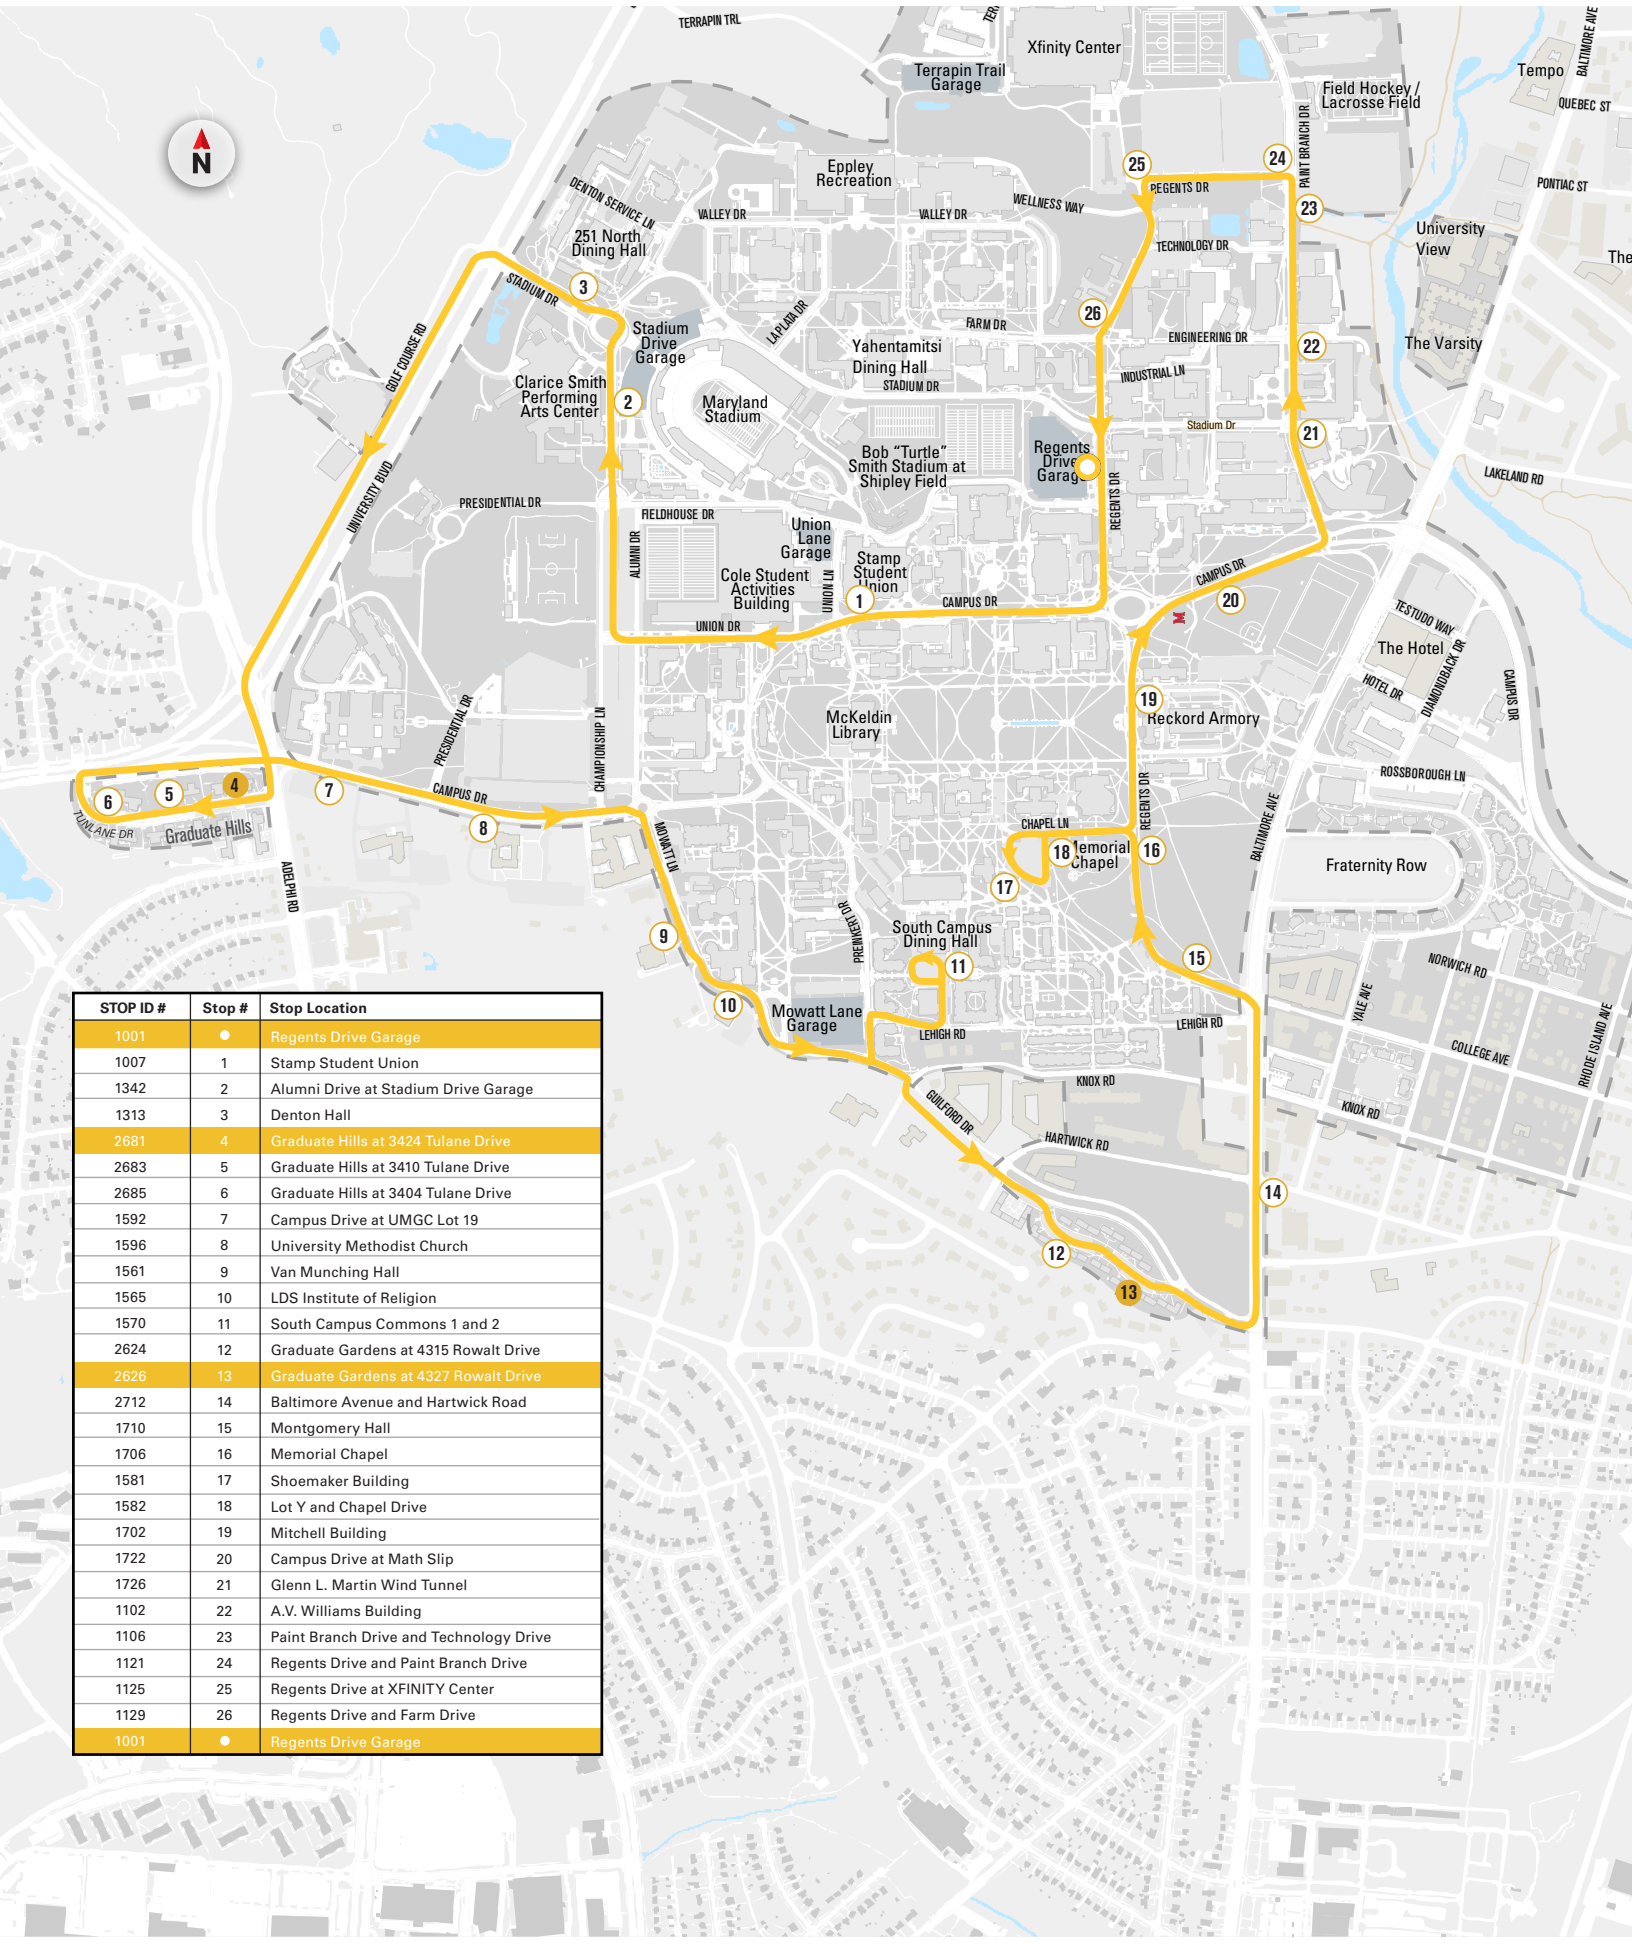

NITE RIDE

NITE Ride is a curb-to-curb evening service. Please use NITE Ride when the evening service routes are no longer in service or if your pick-up or destination is not on an evening service route. NITE Ride operates from 5:30 p.m. to 7:30 a.m. seven days a week during the fall and spring semesters. For quickest response, Request a NITE Ride through the Terp Ride app or call (301) 314-NITE (6483).

CONTACT INFORMATION: For immediate assistance: 301.314.2255 Public Relations: 301.314.0183 NITE Ride: 301.314.6483

TRANSPORTATION SERVICES

Shuttle-UM

118 GOLD

STOP ID #	Stop #	Stop Location
1001	●	Regents Drive Garage
1007	1	Stamp Student Union
1342	2	Alumni Drive at Stadium Drive Garage
1313	3	Denton Hall
2681	4	Graduate Hills at 3424 Tulane Drive
2683	5	Graduate Hills at 3410 Tulane Drive
2685	6	Graduate Hills at 3404 Tulane Drive
1592	7	Campus Drive at UMGC Lot 19
1596	8	University Methodist Church
1561	9	Van Munching Hall
1565	10	LDS Institute of Religion
1570	11	South Campus Commons 1 and 2
2624	12	Graduate Gardens at 4315 Rowalt Drive
2626	13	Graduate Gardens at 4327 Rowalt Drive
2712	14	Baltimore Avenue and Hartwick Road
1710	15	Montgomery Hall
1706	16	Memorial Chapel
1581	17	Shoemaker Building
1582	18	Lot Y and Chapel Drive
1702	19	Mitchell Building
1722	20	Campus Drive at Math Slip
1726	21	Glenn L. Martin Wind Tunnel
1102	22	A.V. Williams Building
1106	23	Paint Branch Drive and Technology Drive
1121	24	Regents Drive and Paint Branch Drive
1125	25	Regents Drive at XFINITY Center
1129	26	Regents Drive and Farm Drive
1001	●	Regents Drive Garage