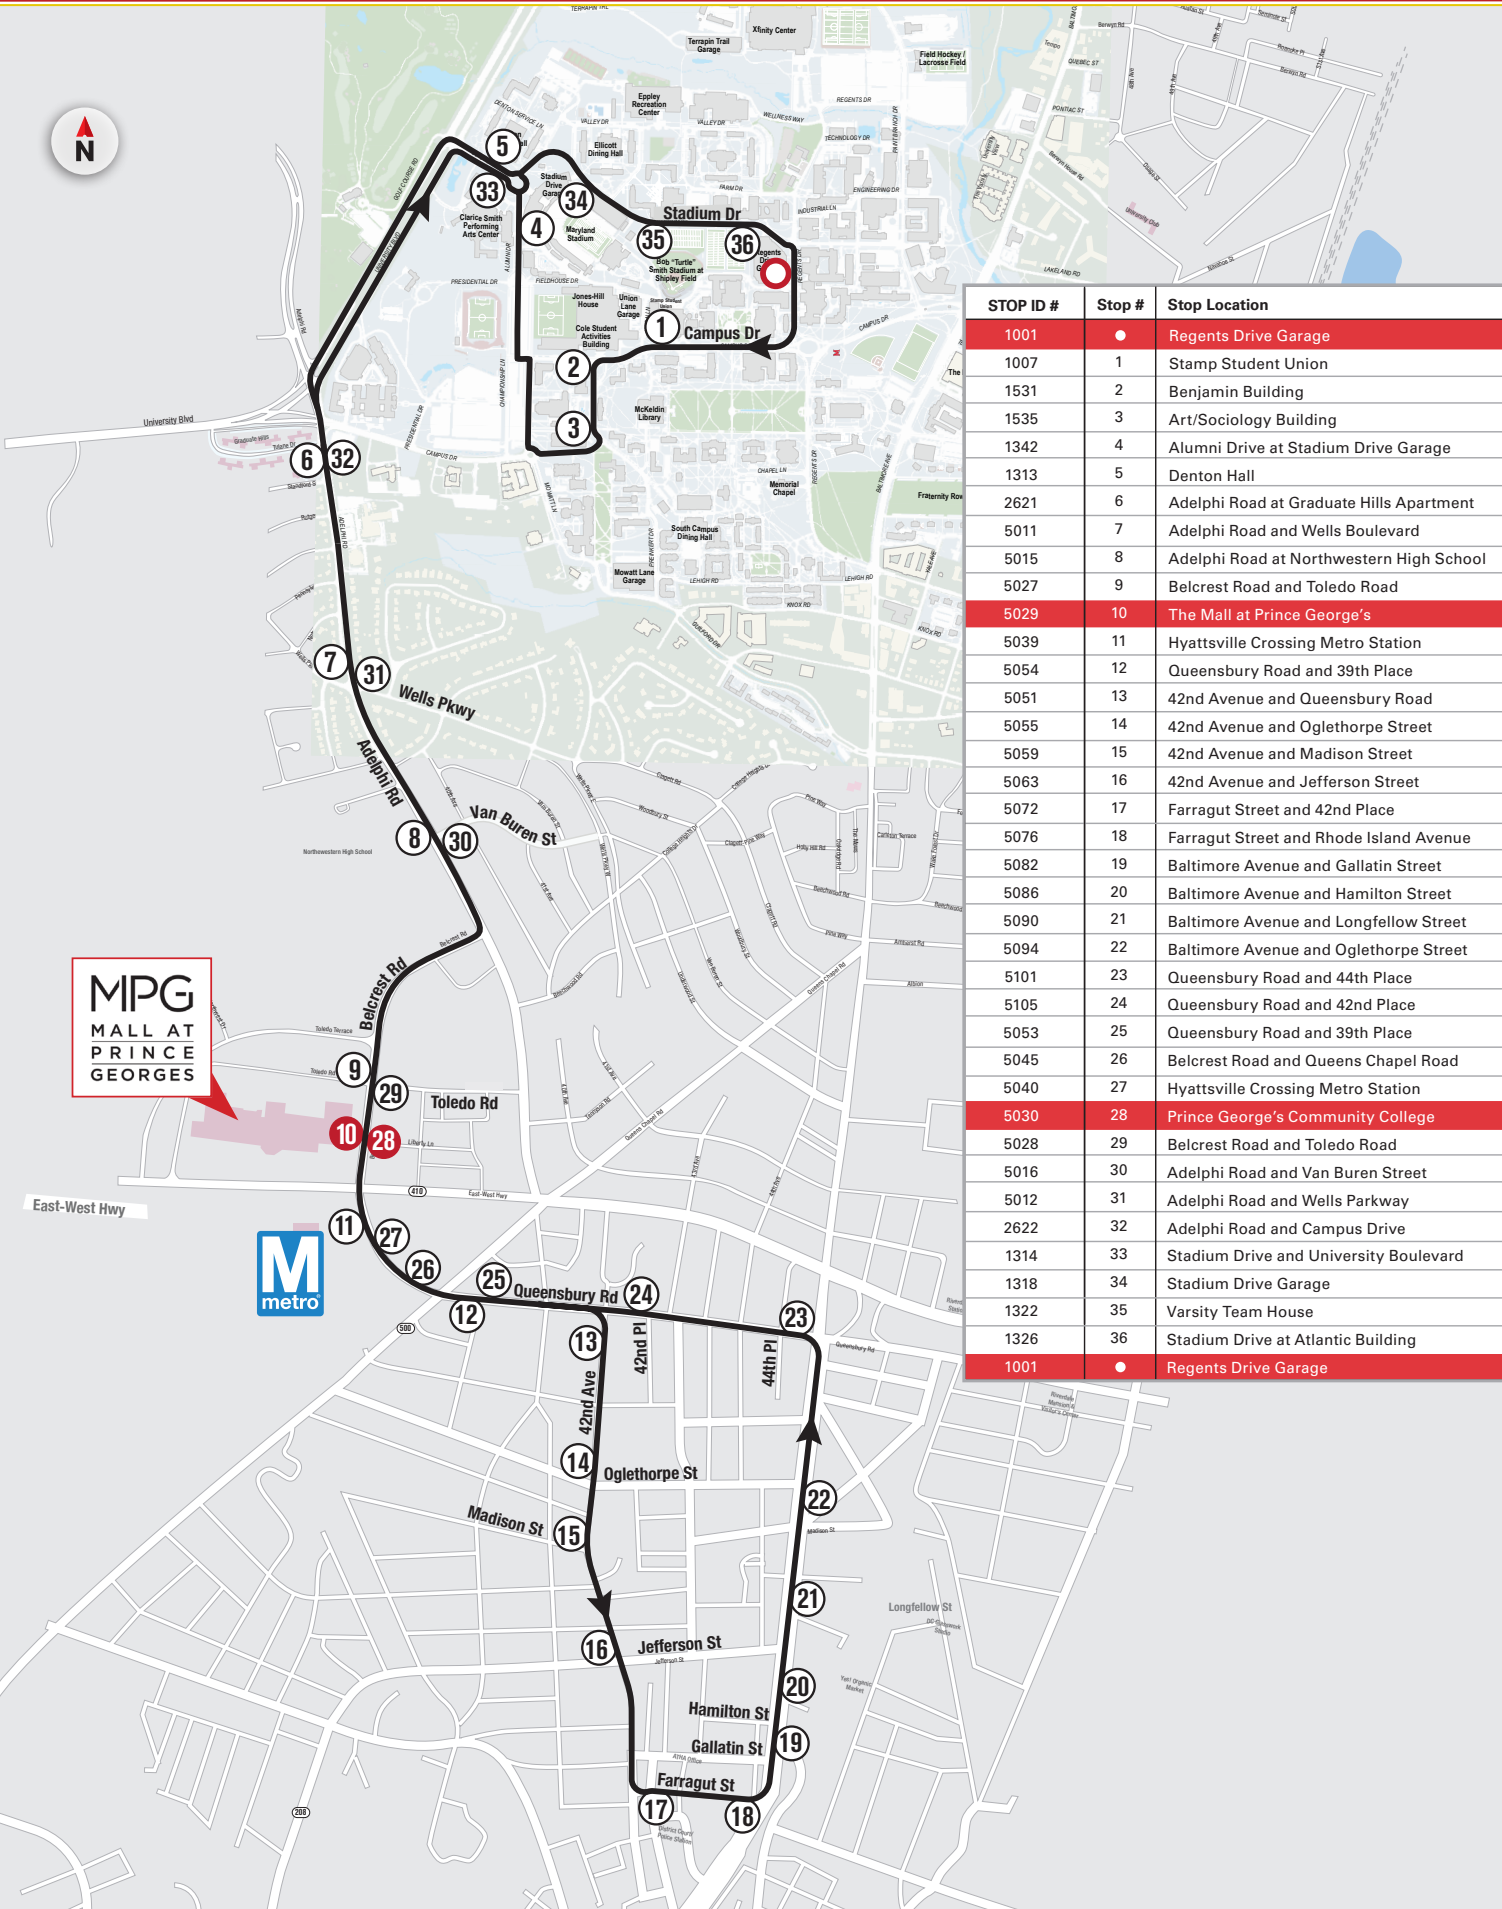

113 HYATTSVILLE

STOP ID #	Stop #	Stop Location
1001	●	Regents Drive Garage
1007	1	Stamp Student Union
1531	2	Benjamin Building
1535	3	Art/Sociology Building
1342	4	Alumni Drive at Stadium Drive Garage
1313	5	Denton Hall
2621	6	Adelphi Road at Graduate Hills Apartment
5011	7	Adelphi Road and Wells Boulevard
5015	8	Adelphi Road at Northwestern High School
5027	9	Belcrest Road and Toledo Road
5029	10	The Mall at Prince George's
5039	11	Hyattsville Crossing Metro Station
5054	12	Queensbury Road and 39th Place
5051	13	42nd Avenue and Queensbury Road
5055	14	42nd Avenue and Oglethorpe Street
5059	15	42nd Avenue and Madison Street
5063	16	42nd Avenue and Jefferson Street
5072	17	Farragut Street and 42nd Place
5076	18	Farragut Street and Rhode Island Avenue
5082	19	Baltimore Avenue and Gallatin Street
5086	20	Baltimore Avenue and Hamilton Street
5090	21	Baltimore Avenue and Longfellow Street
5094	22	Baltimore Avenue and Oglethorpe Street
5101	23	Queensbury Road and 44th Place
5105	24	Queensbury Road and 42nd Place
5053	25	Queensbury Road and 39th Place
5045	26	Belcrest Road and Queens Chapel Road
5040	27	Hyattsville Crossing Metro Station
5030	28	Prince George's Community College
5028	29	Belcrest Road and Toledo Road
5016	30	Adelphi Road and Van Buren Street
5012	31	Adelphi Road and Wells Parkway
2622	32	Adelphi Road and Campus Drive
1314	33	Stadium Drive and University Boulevard
1318	34	Stadium Drive Garage
1322	35	Varsity Team House
1326	36	Stadium Drive at Atlantic Building
1001	●	Regents Drive Garage