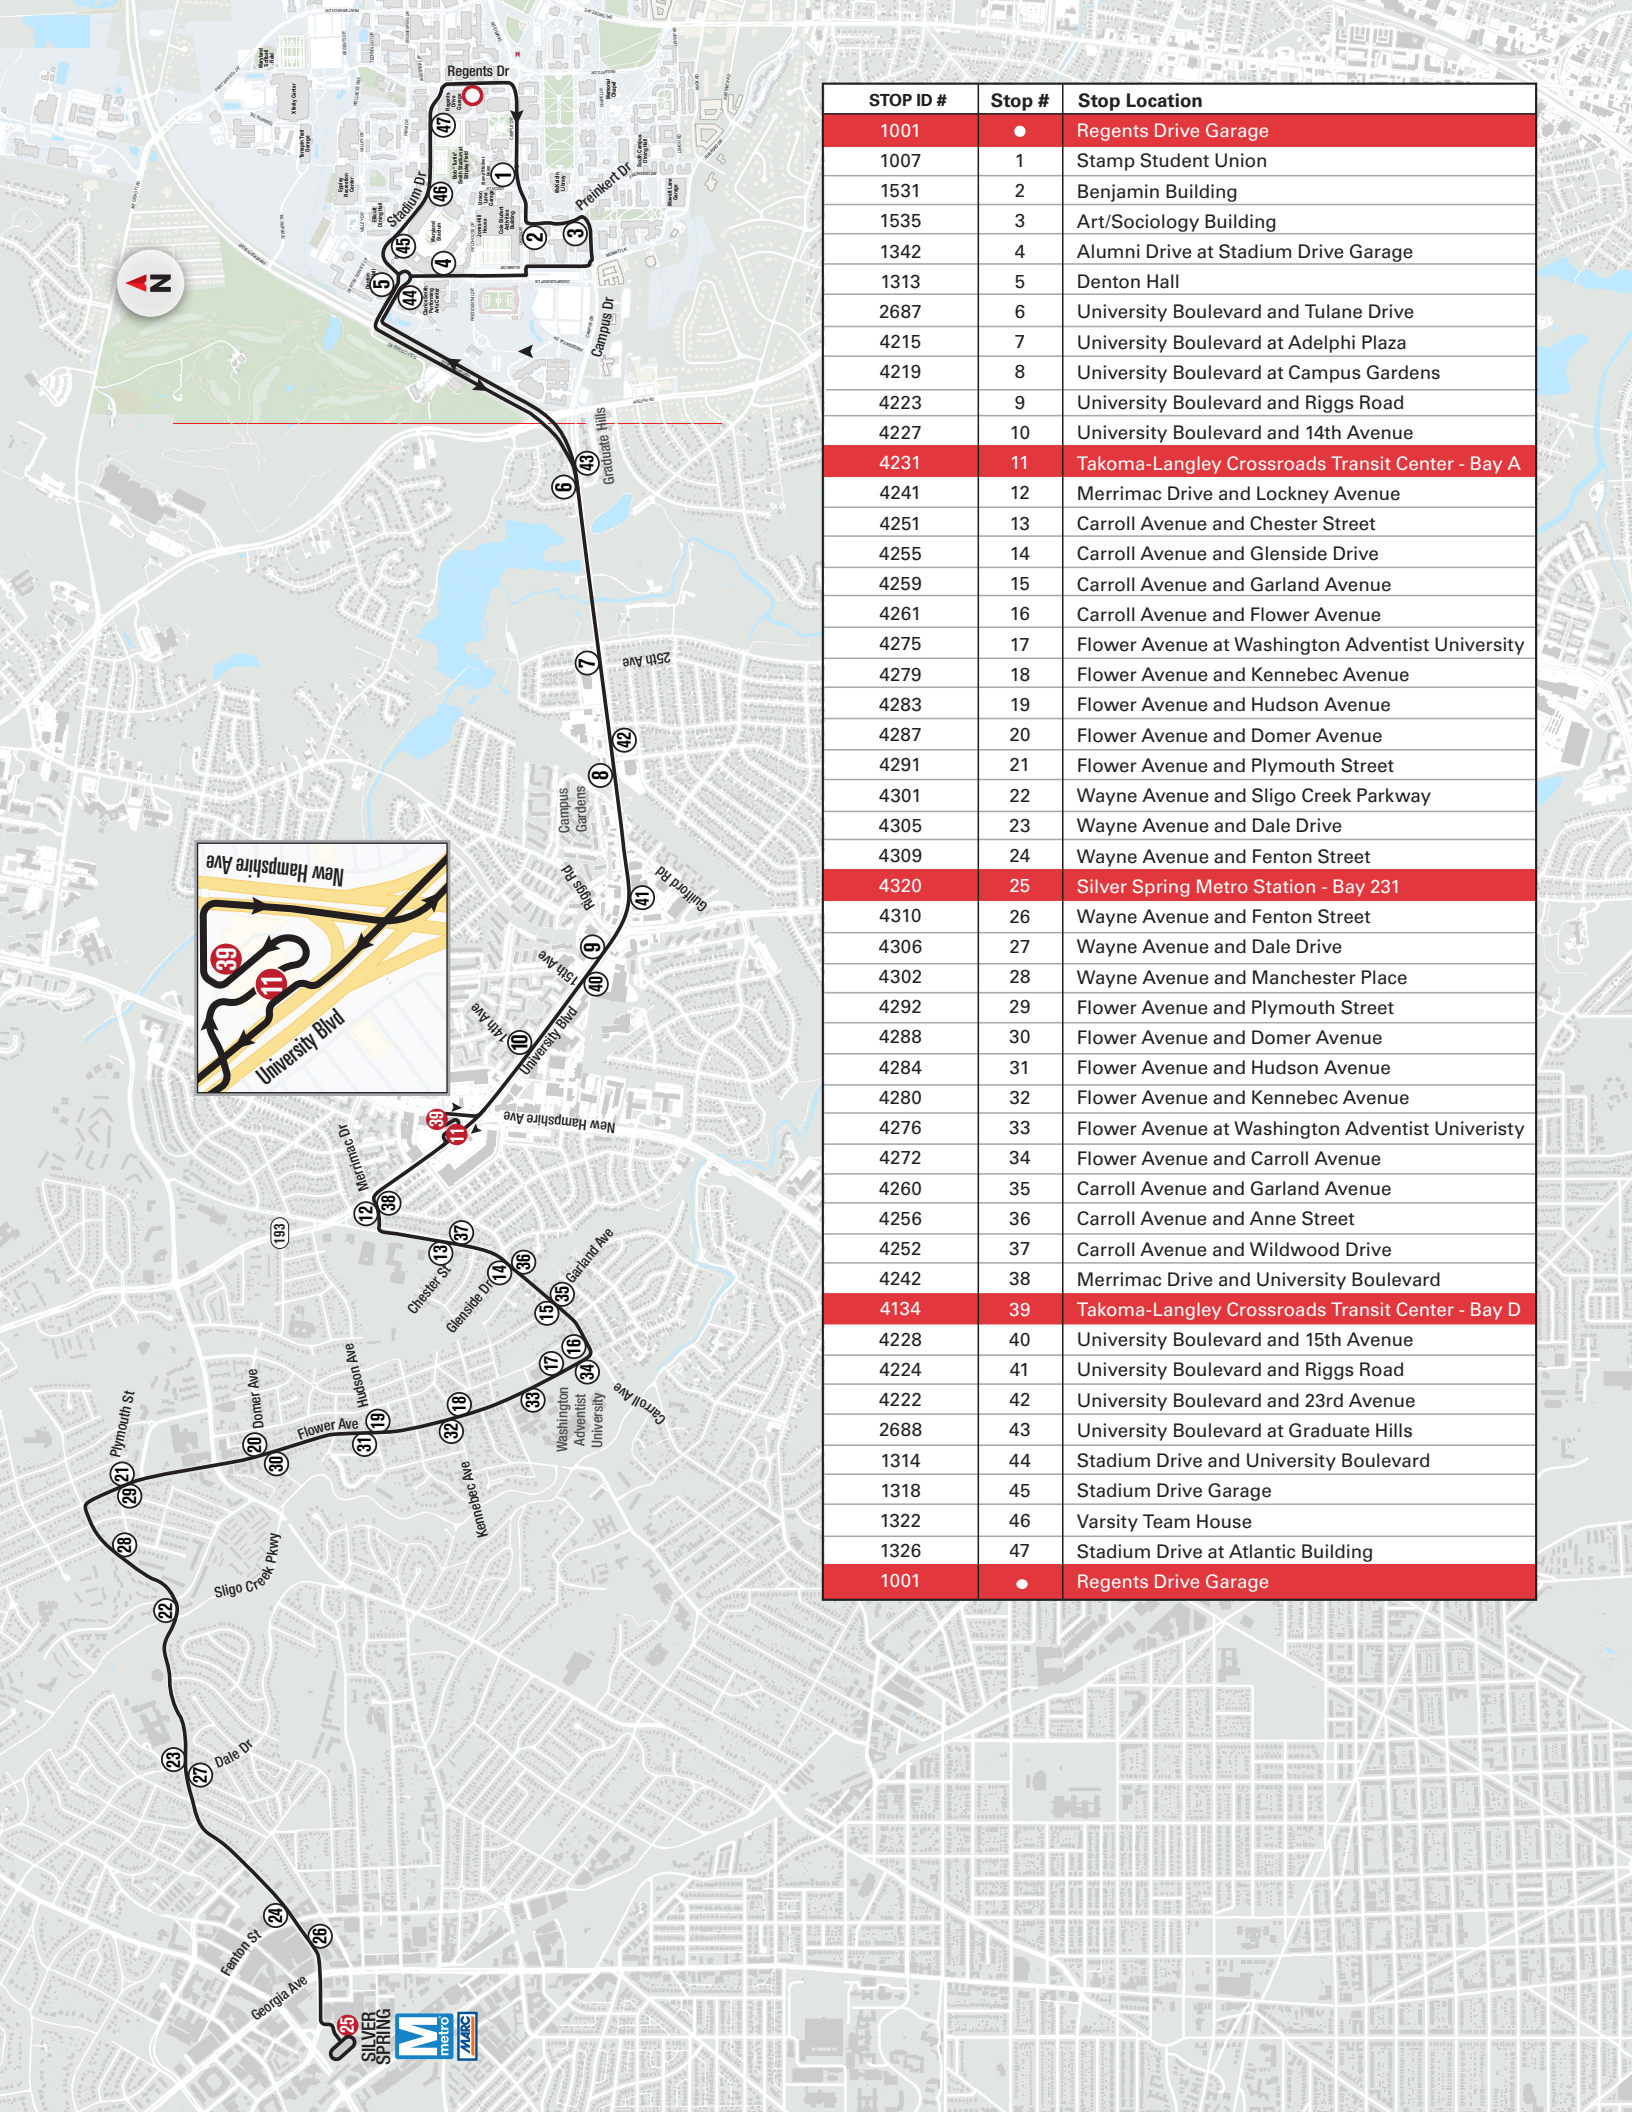

STOP ID #	Stop #	Stop Location
1001	●	Regents Drive Garage
1007	1	Stamp Student Union
1531	2	Benjamin Building
1535	3	Art/Sociology Building
1342	4	Alumni Drive at Stadium Drive Garage
1313	5	Denton Hall
2687	6	University Boulevard and Tulane Drive
4215	7	University Boulevard at Adelphi Plaza
4219	8	University Boulevard at Campus Gardens
4223	9	University Boulevard and Riggs Road
4227	10	University Boulevard and 14th Avenue
4231	11	Takoma-Langley Crossroads Transit Center - Bay A
4241	12	Merrimac Drive and Lockney Avenue
4251	13	Carroll Avenue and Chester Street
4255	14	Carroll Avenue and Glenside Drive
4259	15	Carroll Avenue and Garland Avenue
4261	16	Carroll Avenue and Flower Avenue
4275	17	Flower Avenue at Washington Adventist University
4279	18	Flower Avenue and Kennebec Avenue
4283	19	Flower Avenue and Hudson Avenue
4287	20	Flower Avenue and Domer Avenue
4291	21	Flower Avenue and Plymouth Street
4301	22	Wayne Avenue and Sligo Creek Parkway
4305	23	Wayne Avenue and Dale Drive
4309	24	Wayne Avenue and Fenton Street
4320	25	Silver Spring Metro Station - Bay 231
4310	26	Wayne Avenue and Fenton Street
4306	27	Wayne Avenue and Dale Drive
4302	28	Wayne Avenue and Manchester Place
4292	29	Flower Avenue and Plymouth Street
4288	30	Flower Avenue and Domer Avenue
4284	31	Flower Avenue and Hudson Avenue
4280	32	Flower Avenue and Kennebec Avenue
4276	33	Flower Avenue at Washington Adventist University
4272	34	Flower Avenue and Carroll Avenue
4260	35	Carroll Avenue and Garland Avenue
4256	36	Carroll Avenue and Anne Street
4252	37	Carroll Avenue and Wildwood Drive
4242	38	Merrimac Drive and University Boulevard
4134	39	Takoma-Langley Crossroads Transit Center - Bay D
4228	40	University Boulevard and 15th Avenue
4224	41	University Boulevard and Riggs Road
4222	42	University Boulevard and 23rd Avenue
2688	43	University Boulevard at Graduate Hills
1314	44	Stadium Drive and University Boulevard
1318	45	Stadium Drive Garage
1322	46	Varsity Team House
1326	47	Stadium Drive at Atlantic Building
1001	●	Regents Drive Garage