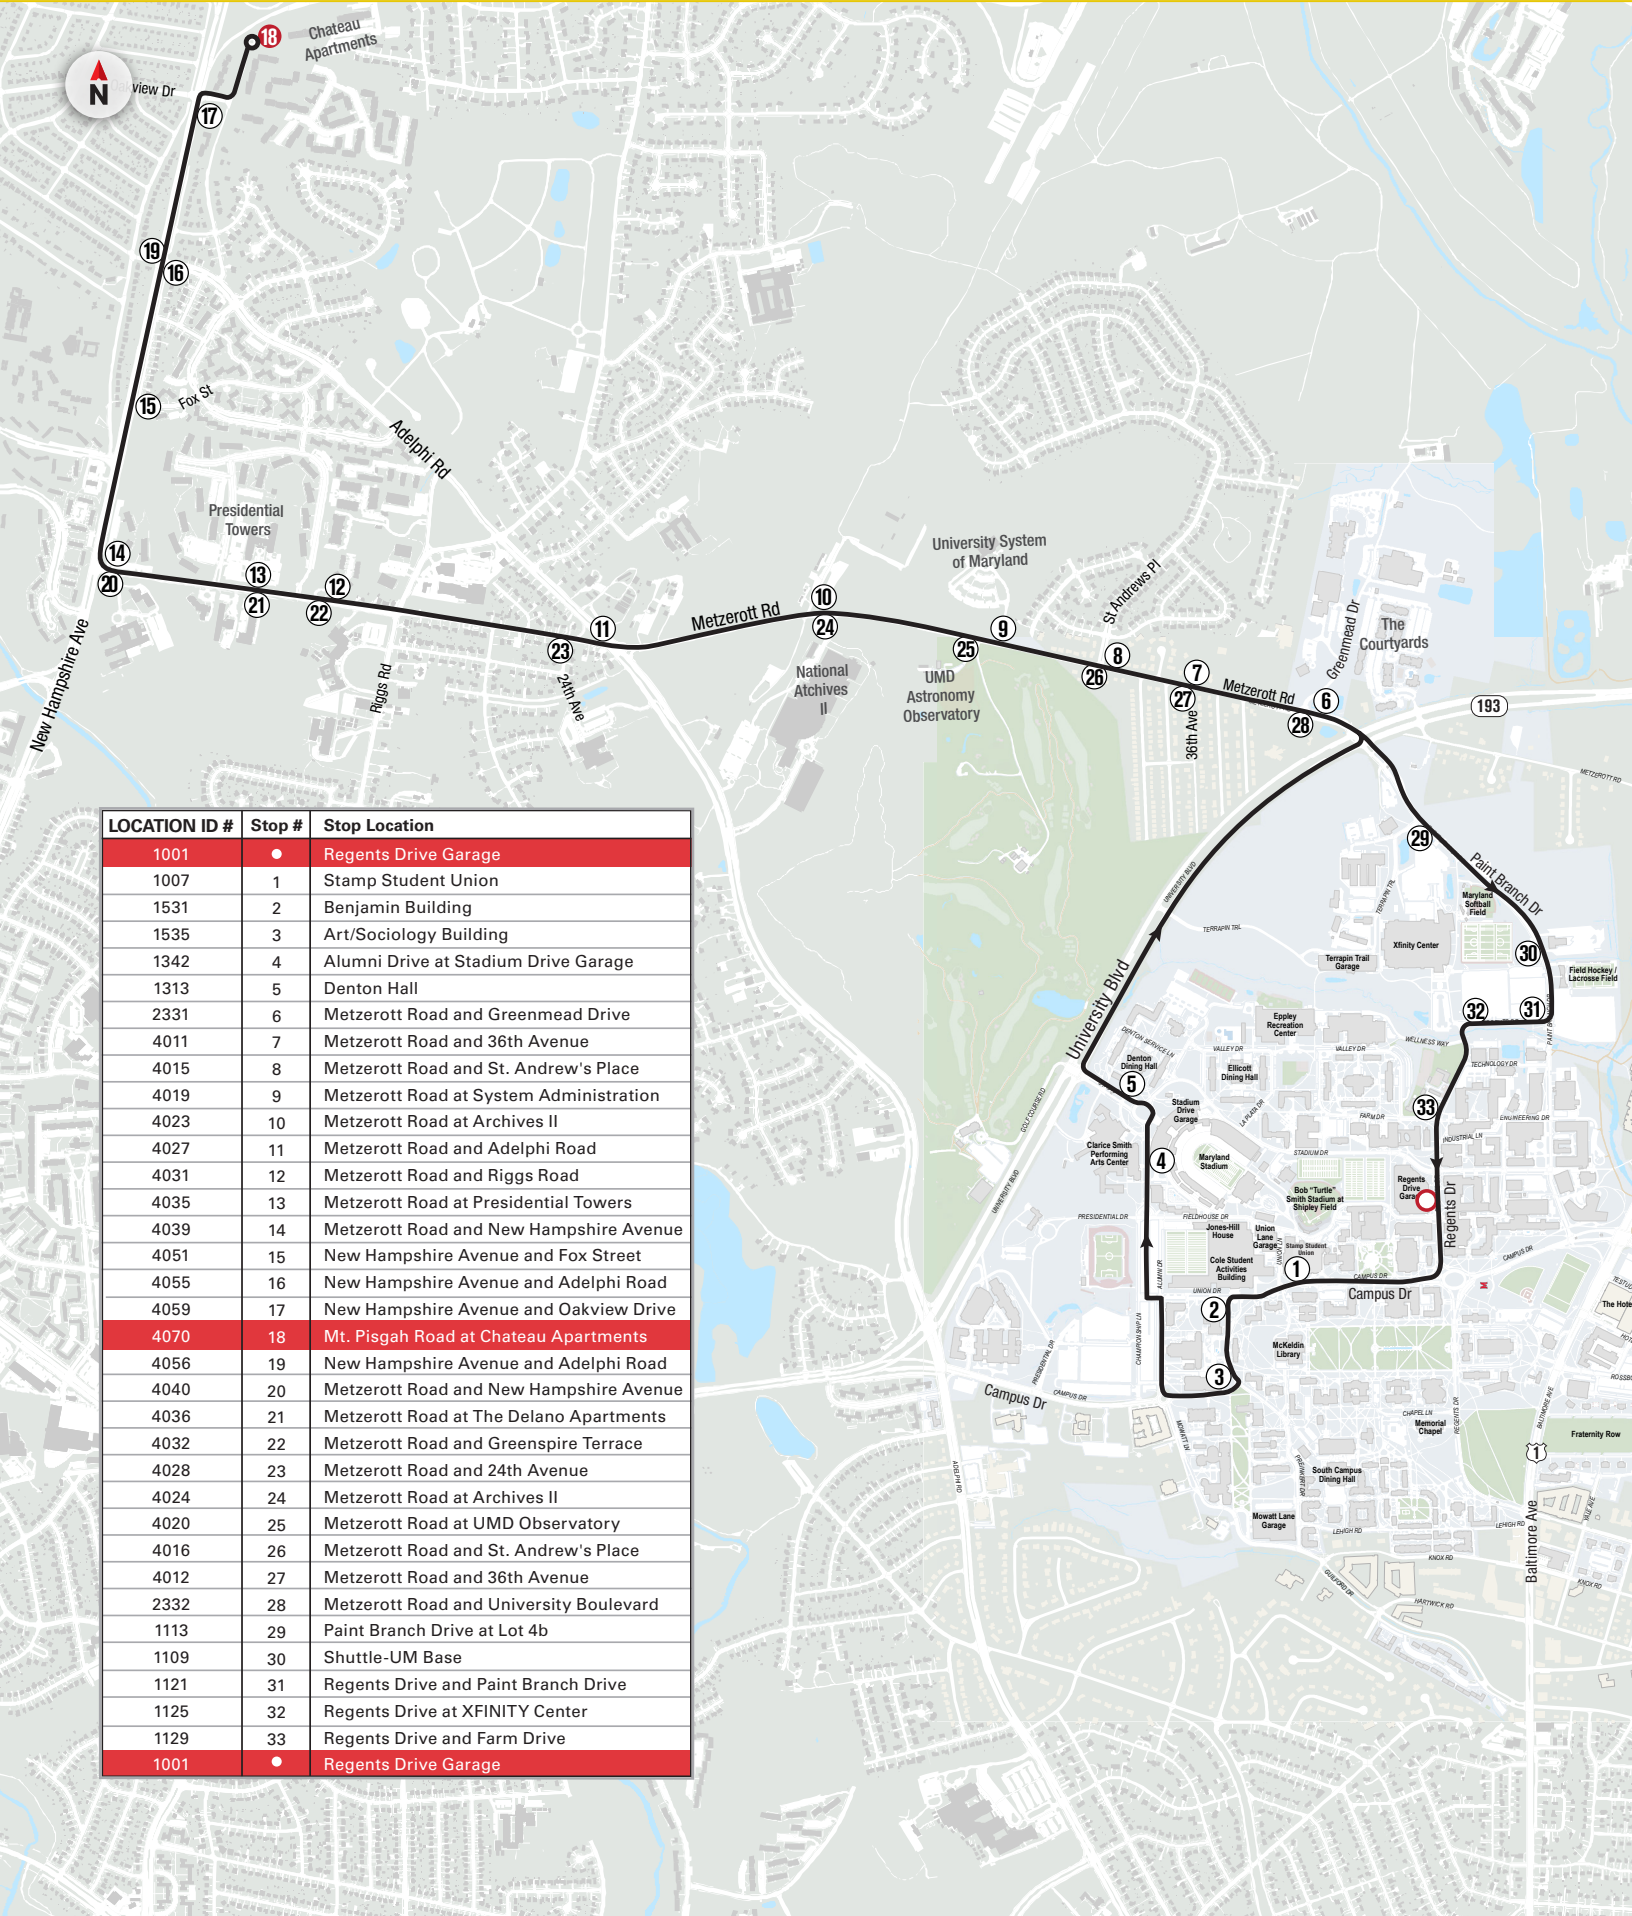

NITE RIDE

NITE Ride is a curb-to-curb evening service. Please use NITE Ride when the evening service routes are no longer in service or if your pick-up or destination is not on an evening service route. NITE Ride operates from 5:30 p.m. to 7:30 a.m. seven days a week during the fall and spring semesters. For quickest response, Request a NITE Ride through the Terp Ride app or call (301) 314-NITE (6483).

CONTACT INFORMATION: For immediate assistance: 301.314.2255 Public Relations: 301.314.0183 NITE Ride: 301.314.6483

TRANSPORTATION SERVICES

Shuttle-UM

108 ADELPHI

LOCATION ID #	Stop #	Stop Location
1001	●	Regents Drive Garage
1007	1	Stamp Student Union
1531	2	Benjamin Building
1535	3	Art/Sociology Building
1342	4	Alumni Drive at Stadium Drive Garage
1313	5	Denton Hall
2331	6	Metzerott Road and Greenmead Drive
4011	7	Metzerott Road and 36th Avenue
4015	8	Metzerott Road and St. Andrew's Place
4019	9	Metzerott Road at System Administration
4023	10	Metzerott Road at Archives II
4027	11	Metzerott Road and Adelphi Road
4031	12	Metzerott Road and Riggs Road
4035	13	Metzerott Road at Presidential Towers
4039	14	Metzerott Road and New Hampshire Avenue
4051	15	New Hampshire Avenue and Fox Street
4055	16	New Hampshire Avenue and Adelphi Road
4059	17	New Hampshire Avenue and Oakview Drive
4070	18	Mt. Pisgah Road at Chateau Apartments
4056	19	New Hampshire Avenue and Adelphi Road
4040	20	Metzerott Road and New Hampshire Avenue
4036	21	Metzerott Road at The Delano Apartments
4032	22	Metzerott Road and Greenspire Terrace
4028	23	Metzerott Road and 24th Avenue
4024	24	Metzerott Road at Archives II
4020	25	Metzerott Road at UMD Observatory
4016	26	Metzerott Road and St. Andrew's Place
4012	27	Metzerott Road and 36th Avenue
2332	28	Metzerott Road and University Boulevard
1113	29	Paint Branch Drive at Lot 4b
1109	30	Shuttle-UM Base
1121	31	Regents Drive and Paint Branch Drive
1125	32	Regents Drive at XFINITY Center
1129	33	Regents Drive and Farm Drive
1001	●	Regents Drive Garage