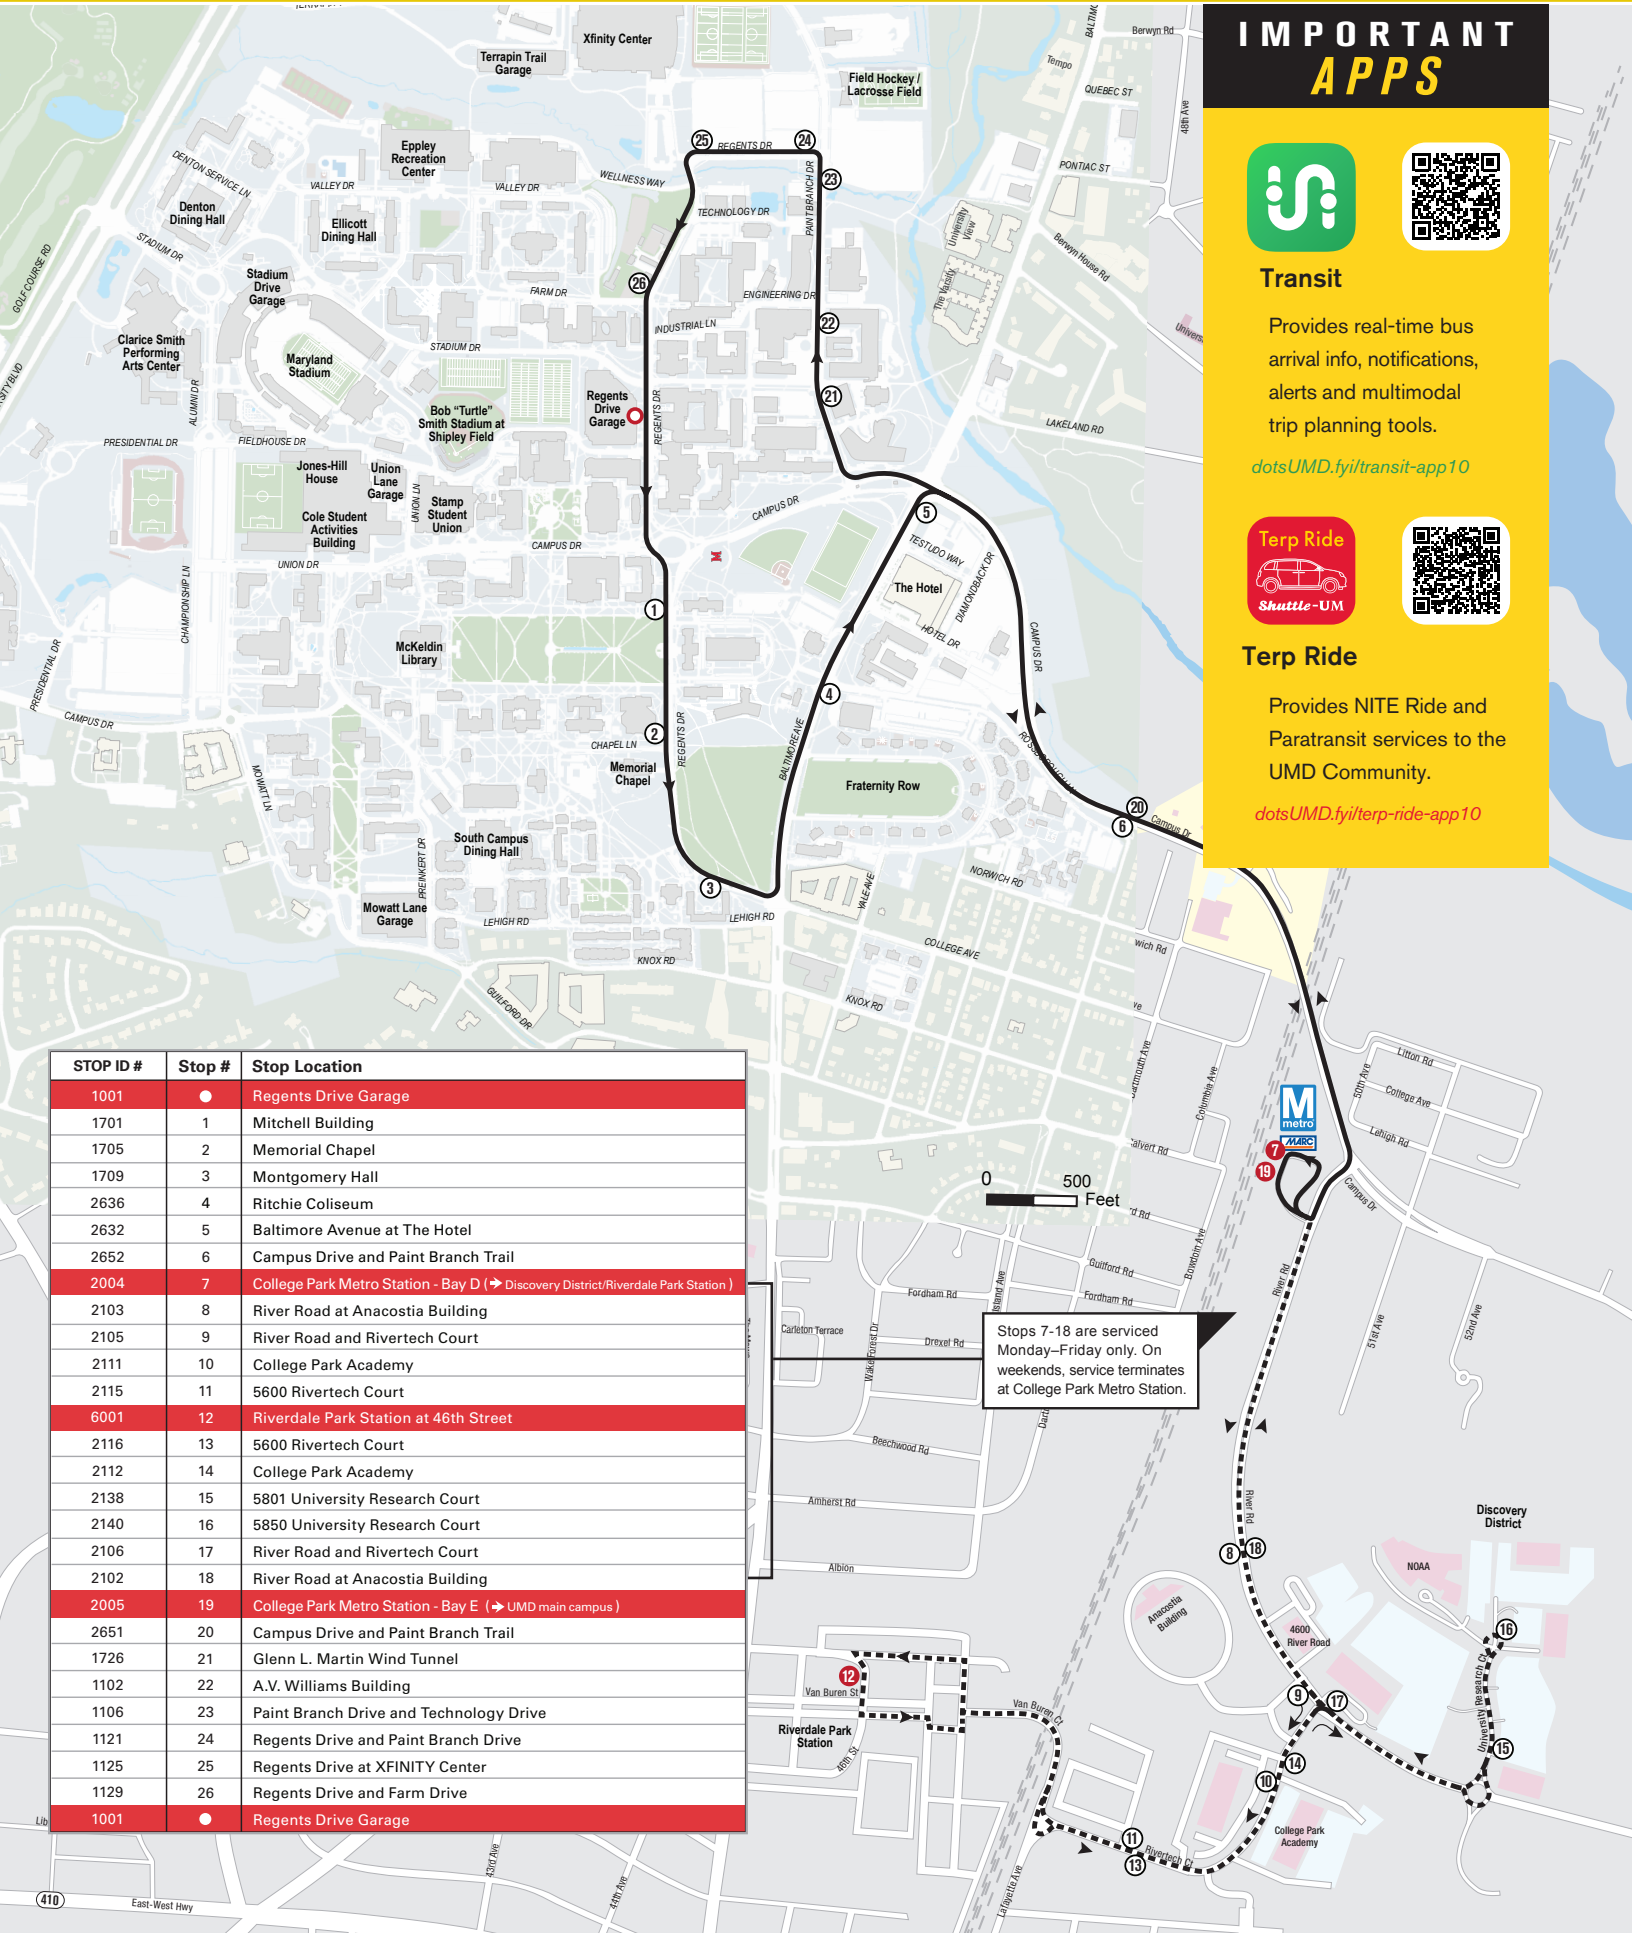

104 COLLEGE PARK METRO STATION / DISCOVERY DISTRICT

IMPORTANT APPS

Transit

Provides real-time bus arrival info, notifications, alerts and multimodal trip planning tools.

dotsUMD.fyi/transit-app10

Terp Ride

Provides NITE Ride and Paratransit services to the UMD Community.

dotsUMD.fyi/terp-ride-app10

STOP ID #	Stop #	Stop Location
1001	●	Regents Drive Garage
1701	1	Mitchell Building
1705	2	Memorial Chapel
1709	3	Montgomery Hall
2636	4	Ritchie Coliseum
2632	5	Baltimore Avenue at The Hotel
2652	6	Campus Drive and Paint Branch Trail
2004	7	College Park Metro Station - Bay D (→ Discovery District/Riverdale Park Station)
2103	8	River Road at Anacostia Building
2105	9	River Road and Rivertech Court
2111	10	College Park Academy
2115	11	5600 Rivertech Court
6001	12	Riverdale Park Station at 46th Street
2116	13	5600 Rivertech Court
2112	14	College Park Academy
2138	15	5801 University Research Court
2140	16	5850 University Research Court
2106	17	River Road and Rivertech Court
2102	18	River Road at Anacostia Building
2005	19	College Park Metro Station - Bay E (→ UMD main campus)
2651	20	Campus Drive and Paint Branch Trail
1726	21	Glenn L. Martin Wind Tunnel
1102	22	A.V. Williams Building
1106	23	Paint Branch Drive and Technology Drive
1121	24	Regents Drive and Paint Branch Drive
1125	25	Regents Drive at XFINITY Center
1129	26	Regents Drive and Farm Drive
1001	●	Regents Drive Garage

Stops 7-18 are serviced Monday-Friday only. On weekends, service terminates at College Park Metro Station.