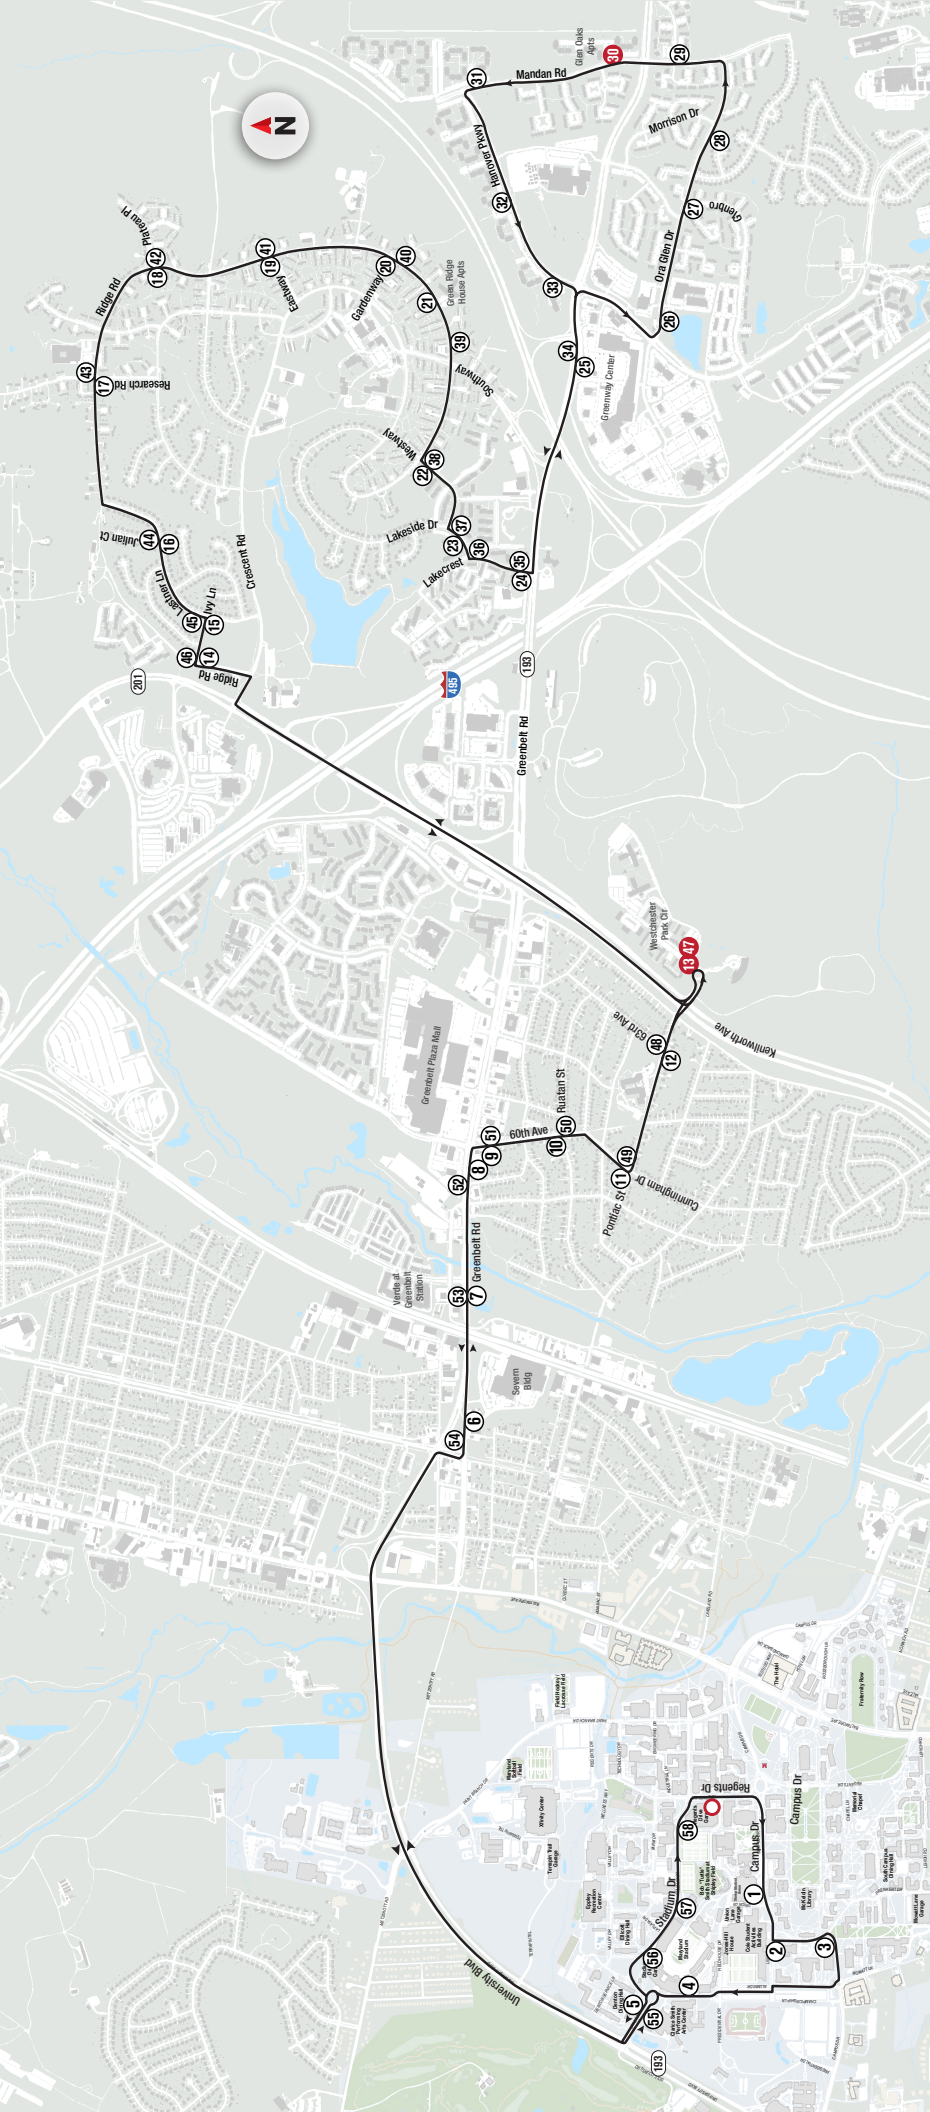

STOP ID #	Stop #	Stop Location	STOP ID #	Stop #	Stop Location	STOP ID #	Stop #	Stop Location
1001	●	Regents Drive Garage	3283	20	Ridge Road and Gardenway	3284	40	Ridge Road and Gardenway
1007	1	Stamp Student Union	3287	21	Ridge Road at Green Ridge House Apartments	3280	41	Ridge Road and Eastway
1531	2	Benjamin Building	3291	22	Westway and Ridge Road	3276	42	Ridge Road and Plateau Place
1535	3	Art/Sociology/Building	3295	23	Lakeside Drive and Westway	3269	43	Ridge Road and Research Road
1342	4	Alumni Drive at Stadium Drive	3303	24	Lakecrest Drive and Greenbelt Road	3265	44	Lastner Lane and Julian Court
1313	5	Denton Hall	3307	25	Greenbelt Road at Greenway Center	3261	45	Lastner Lane and Ivy Lane
2156	6	Greenbelt Road at Severn Building	3314	26	Ora Glen Drive and Hanover Parkway	3257	46	Ivy Lane and Ridge Road
3212	7	Greenbelt Road and Greenbelt Station Parkway	3318	27	Ora Glen Drive and Greenbrook Drive	3250	47	Westchester Park Circle
3216	8	Greenbelt Road and 60th Avenue	3322	28	Ora Glen Drive and Morrison Drive	3241	48	Pontiac Street and Cunningham Drive
3221	9	60th Avenue and Greenbelt Road	3326	29	Mandan Road and Canning Terrace	3233	49	Pontiac Street and Ruatan Street
3225	10	60th Avenue and Ruatan Street	3330	30	Mandan Road at Glen Oaks Apartment	3226	50	60th Avenue and Greenbelt Road
3231	11	Cunningham Drive and Pontiac Street	3334	31	Mandan Road and Hanover Parkway	3222	51	60th Avenue and Greenbelt Road
3242	12	Pontiac Street and 63rd Avenue	3337	32	Hanover Parkway at Eleanor Roosevelt High School	3215	52	Greenbelt Road and Branchville Road
3250	13	Westchester Park Circle	3341	33	Hanover Parkway and Greenbelt Road	3211	53	Greenbelt Road and Greenbelt Station Parkway
3258	14	Ridge Road and Ivy Lane	3308	34	Greenbelt Road at Greenway Center	2155	54	Greenbelt Road at Severn Building
3262	15	Ivy Lane and Lastner Lane	3304	35	Lakecrest Drive and Greenbelt Road	1314	55	Stadium Drive and University Boulevard
3266	16	Lastner Lane and Julian Court	3298	36	Lakecrest Drive and Lakeside Drive	1318	56	Stadium Drive Garage
3270	17	Ridge Road and Research Road	3296	37	Lakeside Drive and Westway	1322	57	Varsity Team House
3275	18	Ridge Road and Plateau Place	3292	38	Westway and Ridge Road	1326	58	Stadium Drive at Atlantic Building
3279	19	Ridge Road and Eastway	3288	39	Ridge Road and Southway	1001	●	Regents Drive Garage