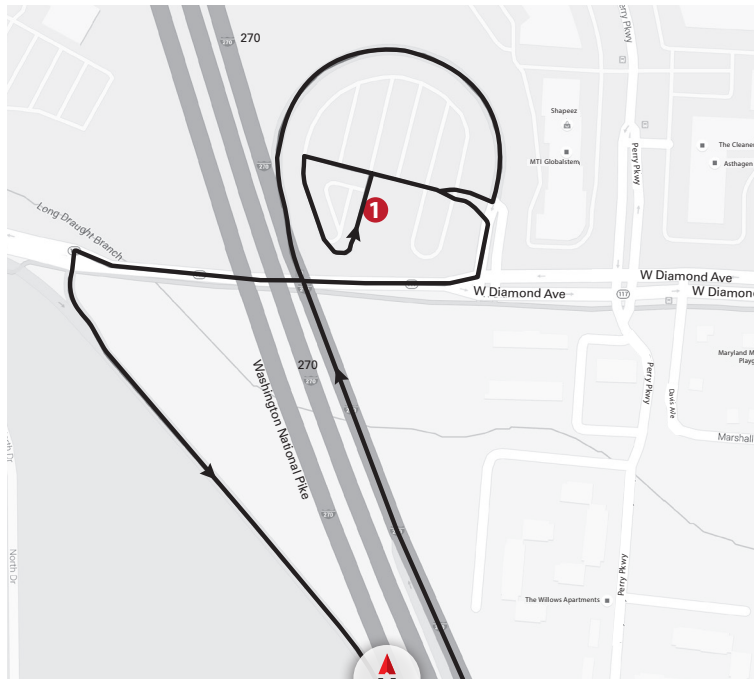

141 GAITHERSBURG PARK & RIDE

DEPART		MONDAY – FRIDAY		ARRIVE
ALUMNI DRIVE AT TAWES HALL	WEST DIAMOND AVE. PARK & RIDE LOT	ALUMNI DRIVE AT TAWES HALL		
●	#1	●		
AM SERVICE				
-	6:45			7:40
-	8:30			9:25
-	10:15			11:10
SERVICE CEASES UNTIL TIMES BELOW				
PM SERVICE				
2:30	3:25			4:15
4:15	5:10*			-
7:35	8:25*			-

—: Stop not served.

*: Drop-off only, trip terminates at this stop.

Operates Monday – Friday during the Fall and Spring semesters when the University is open

IMPORTANT APPS

Transit

Provides real-time bus arrival info, notifications, alerts and multimodal trip planning tools.

dotsUMD.fyi/transit-app10

Terp Ride

Provides NITE Ride and Paratransit services to the UMD Community.

dotsUMD.fyi/terp-ride-app10

Effective FALL 2024

WALKING ESCORT SERVICE	ADA ACCESSIBLE	NITE RIDE
<p>If you plan to travel a short distance, walking escorts are available through the Department of Public Safety. Call (301) 405-3555 to request an escort.</p> <p><small>This schedule is subject to change. For updates, please check: www.transportation.umd.edu</small></p>	<p>Our services are ADA accessible. If you require a bus with a wheelchair lift, please call (301) 314-2255 to make arrangements.</p>	<p>NITE Ride is a curb-to-curb evening service. Please use NITE Ride when the evening service routes are no longer in service or if your pick-up or destination is not on an evening service route. NITE Ride operates from 5:30 p.m. to 7:30 a.m. seven days a week during the fall and spring semesters. For quickest response, Request a NITE Ride through the Terp Ride app or call (301) 314-NITE (6483).</p>
<p>CONTACT INFORMATION: For immediate assistance: 301.314.2255 Public Relations: 301.314.0183 NITE Ride: 301.314.6483</p>		

TRANSPORTATION SERVICES

Shuttle-UM

141 GAITHERSBURG PARK & RIDE

STOP ID #	Stop #	Stop Location
1542	●	Alumni Drive at Tawes Hall
4999	1	West Diamond Ave Park & Ride Lot
1542	●	Alumni Drive at Tawes Hall