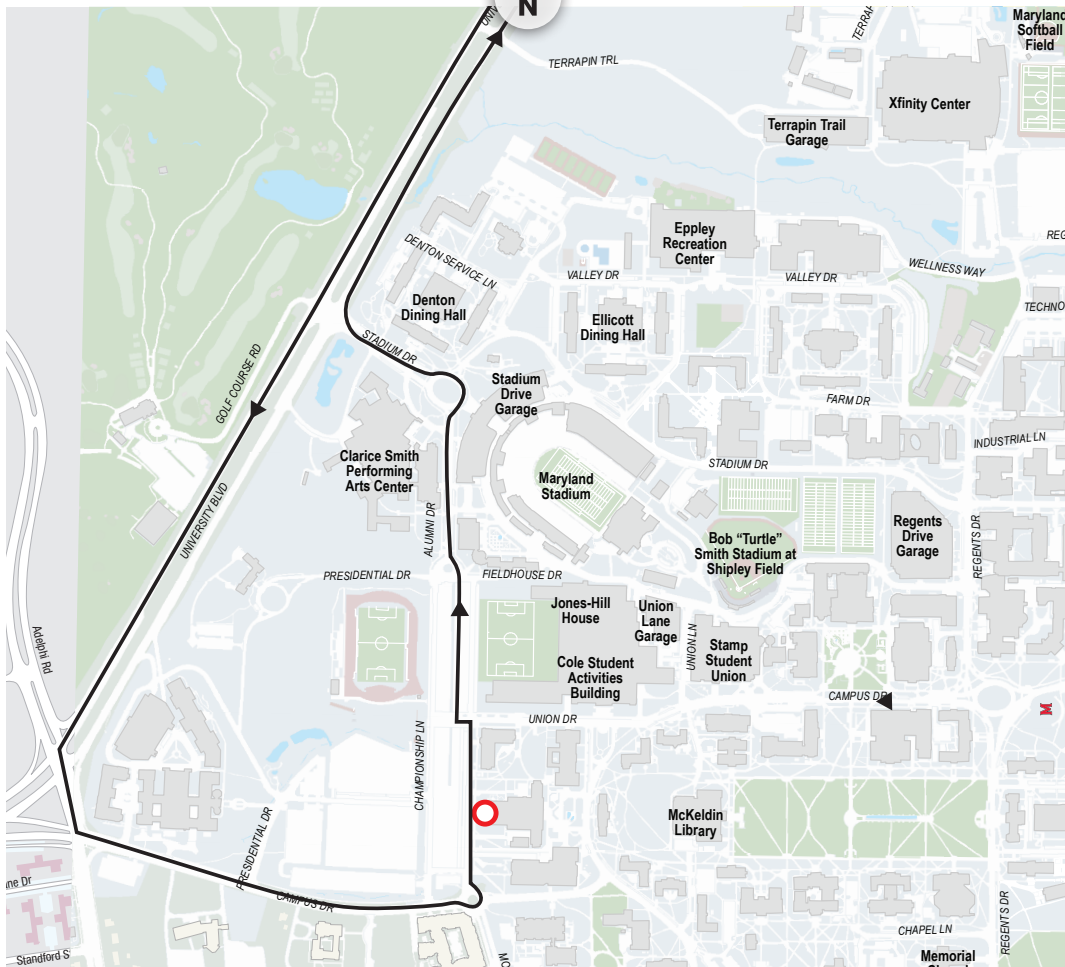

141 GAITHERSBURG PARK & RIDE

DEPART		MONDAY – FRIDAY		ARRIVE
ALUMNI DRIVE AT TAWES HALL	WEST DIAMOND AVE. PARK & RIDE LOT	ALUMNI DRIVE AT TAWES HALL		
●	#1	●		
AM SERVICE				
-	6:45			7:40
-	8:30			9:25
-	10:15			11:10
SERVICE CEASES UNTIL TIMES BELOW				
PM SERVICE				
2:30	3:25			4:15
4:15	5:10*			-
7:35	8:25*			-

—: Stop not served.

*: Drop-off only, trip terminates at this stop.

Operates Monday – Friday during the Fall and Spring semesters when the University is open

IMPORTANT APPS

Transit

Provides real-time bus arrival info, notifications, alerts and multimodal trip planning tools.

dotsUMD.fyi/transit-app10

Terp Ride

Provides NITE Ride and Paratransit services to the UMD Community.

dotsUMD.fyi/terp-ride-app10

Effective FALL 2024

WALKING ESCORT SERVICE	ADA ACCESSIBLE	NITE RIDE
<p>If you plan to travel a short distance, walking escorts are available through the Department of Public Safety. Call (301) 405-3555 to request an escort.</p> <p><small>This schedule is subject to change. For updates, please check: www.transportation.umd.edu</small></p>	<p>Our services are ADA accessible. If you require a bus with a wheelchair lift, please call (301) 314-2255 to make arrangements.</p>	<p>NITE Ride is a curb-to-curb evening service. Please use NITE Ride when the evening service routes are no longer in service or if your pick-up or destination is not on an evening service route. NITE Ride operates from 5:30 p.m. to 7:30 a.m. seven days a week during the fall and spring semesters. For quickest response, Request a NITE Ride through the Terp Ride app or call (301) 314-NITE (6483).</p>
<p>CONTACT INFORMATION: For immediate assistance: 301.314.2255 Public Relations: 301.314.0183 NITE Ride: 301.314.6483</p>		

TRANSPORTATION SERVICES

Shuttle-UM

141 GAITHERSBURG PARK & RIDE

STOP ID #	Stop #	Stop Location
1542	●	Alumni Drive at Tawes Hall
4999	1	West Diamond Ave Park & Ride Lot
1542	●	Alumni Drive at Tawes Hall