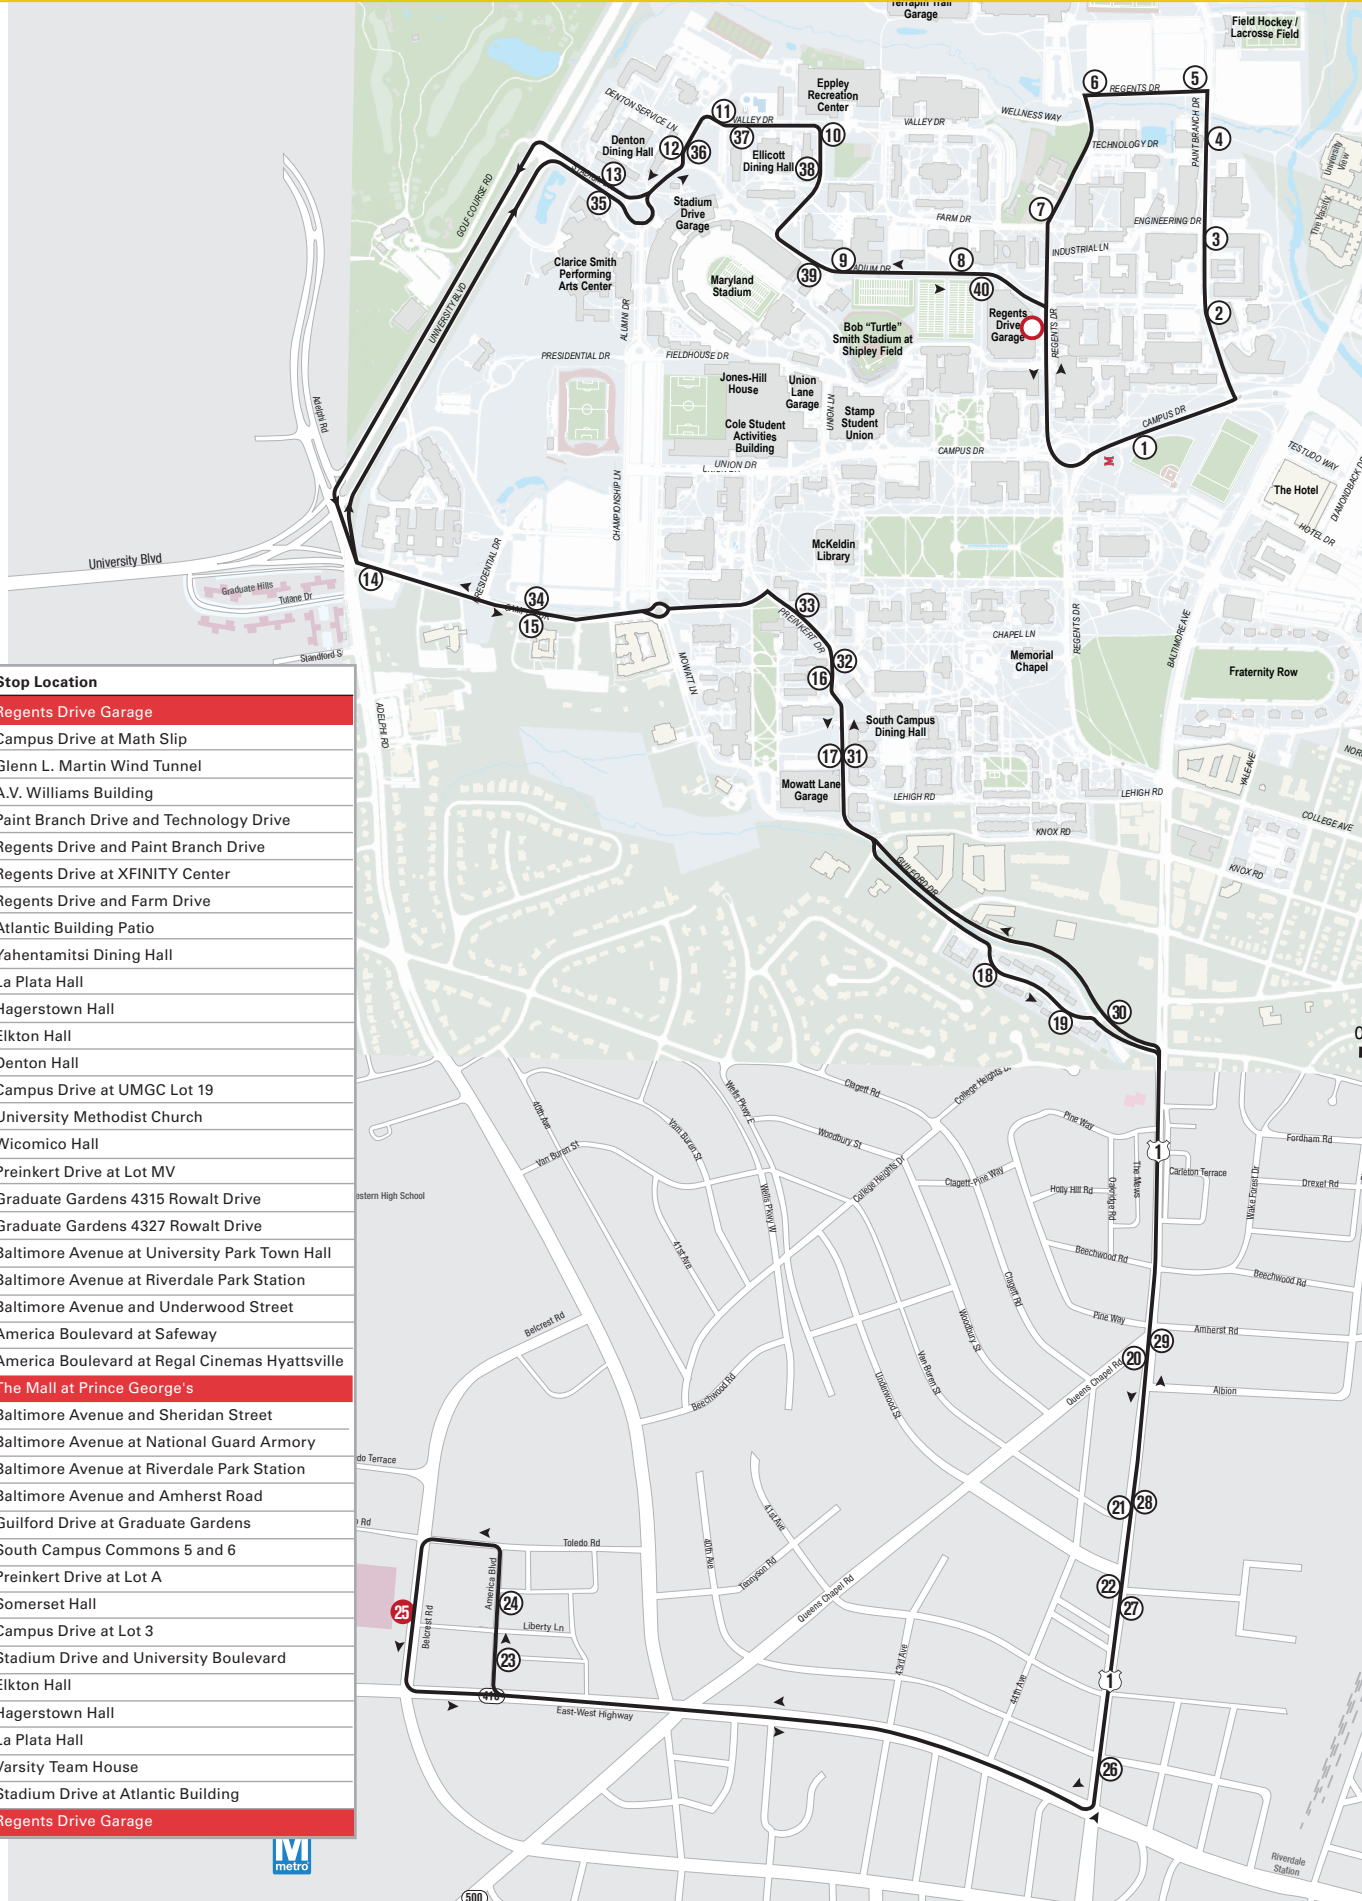

TRANSPORTATION SERVICES

Shuttle-UM

133 GROCERY SHOPPING SHUTTLE

STOP ID #	Stop #	Stop Location
1001	●	Regents Drive Garage
1722	1	Campus Drive at Math Slip
1726	2	Glenn L. Martin Wind Tunnel
1102	3	A.V. Williams Building
1106	4	Paint Branch Drive and Technology Drive
1121	5	Regents Drive and Paint Branch Drive
1125	6	Regents Drive at XFINITY Center
1129	7	Regents Drive and Farm Drive
1325	8	Atlantic Building Patio
1321	9	Yahentamitsi Dining Hall
1310	10	La Plata Hall
1305	11	Hagerstown Hall
1301	12	Elkton Hall
1313	13	Denton Hall
1592	14	Campus Drive at UMGC Lot 19
1596	15	University Methodist Church
1539	16	Wicomico Hall
1543	17	Preinkert Drive at Lot MV
2624	18	Graduate Gardens 4315 Rowalt Drive
2626	19	Graduate Gardens 4327 Rowalt Drive
5211	20	Baltimore Avenue at University Park Town Hall
5215	21	Baltimore Avenue at Riverdale Park Station
5219	22	Baltimore Avenue and Underwood Street
5252	23	America Boulevard at Safeway
5256	24	America Boulevard at Regal Cinemas Hyattsville
5029	25	The Mall at Prince George's
5224	26	Baltimore Avenue and Sheridan Street
5220	27	Baltimore Avenue at National Guard Armory
5216	28	Baltimore Avenue at Riverdale Park Station
5212	29	Baltimore Avenue and Amherst Road
2627	30	Guilford Drive at Graduate Gardens
1544	31	South Campus Commons 5 and 6
1540	32	Preinkert Drive at Lot A
1536	33	Somerset Hall
1595	34	Campus Drive at Lot 3
1314	35	Stadium Drive and University Boulevard
1302	36	Elkton Hall
1306	37	Hagerstown Hall
1309	38	La Plata Hall
1322	39	Varsity Team House
1326	40	Stadium Drive at Atlantic Building
1001	●	Regents Drive Garage